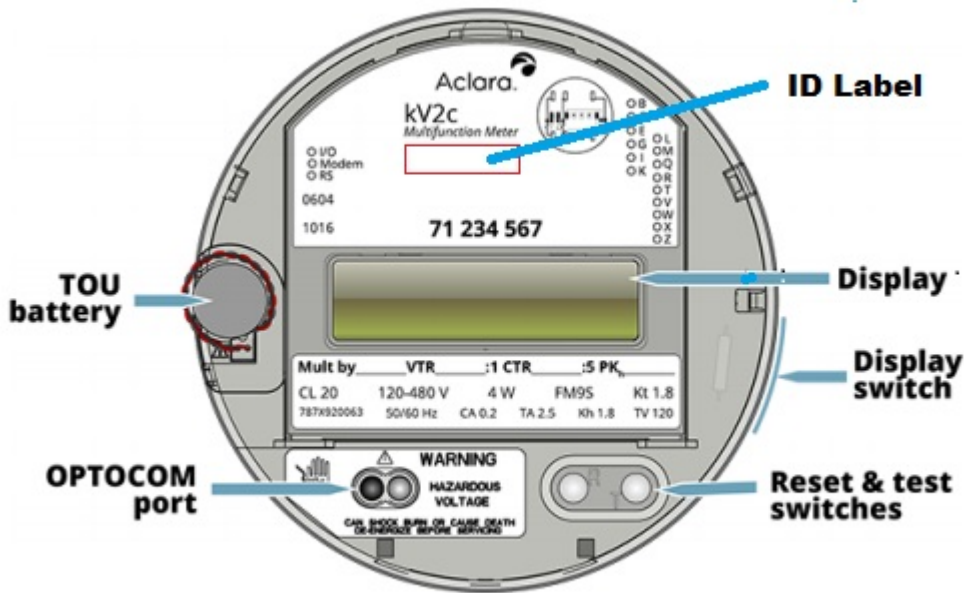

ID Label/Location

Drawing of Label with dimensions in inches:

Material:
 4 MIL polyester with acrylic solvent adhesive
 Background color to be gray
 Black ink font

Drawing showing location of the label.
 The red box is to show the location. The actual label is not red.

This shows the location of the label. The actual label is shown above.

FCC ID	ISED ID	HVIN
LLBY84034-1	4546A-Y840341	Y84034-1