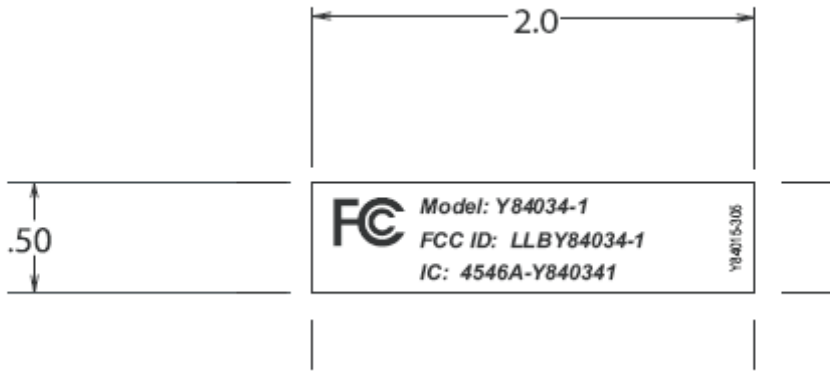

ID Label/Location

Drawing of Label with dimensions in inches:

Material:
 4 MIL polyester with acrylic solvent adhesive
 Background color to be gray
 Black ink font

Drawing showing location of the label.
 The red box is to show the location. The actual label is not red.

This shows the location of the label. The actual label is shown above.

FCC ID	ISED ID	HVIN
LLBY84034-1	4546A-Y840341	Y84034-1