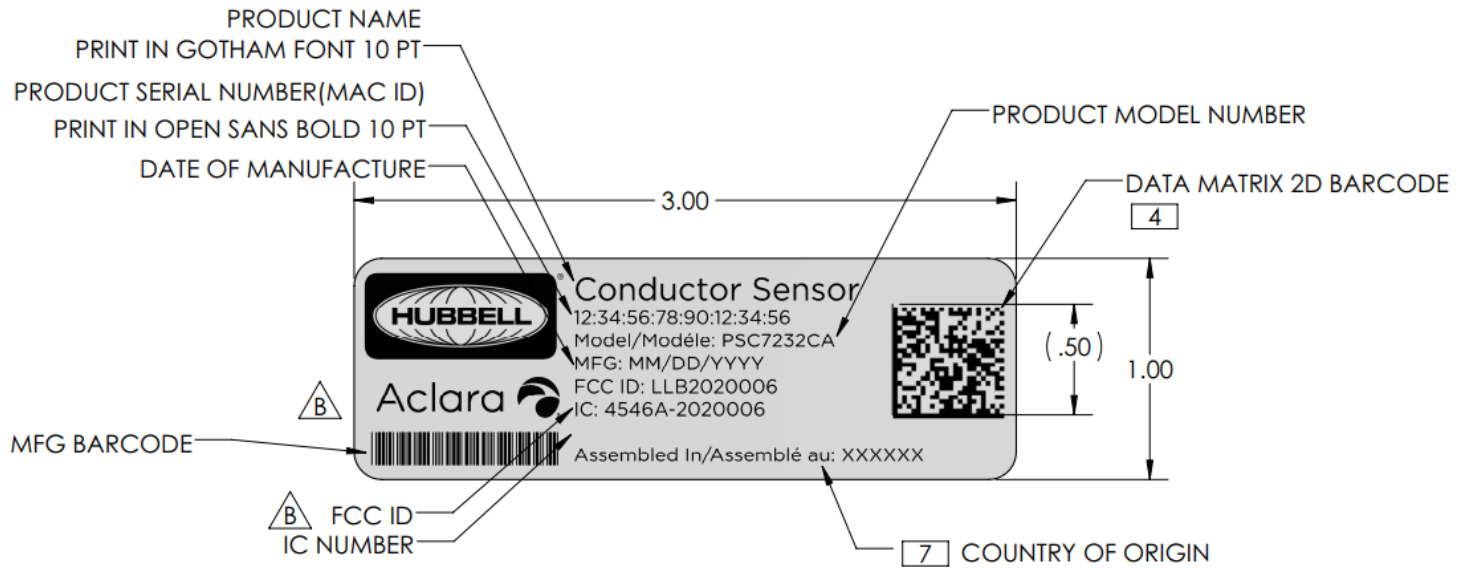

ID Label/Location

Drawing of label
FCC/ISED ID label:

Label Dimensions: 3 inches x 1 inches

The label is a gloss white polyester material. The label is applied using an acrylic permanent adhesive. The label is UL/CSA approved for indoor/outdoor use.

Photograph showing placement of Label: