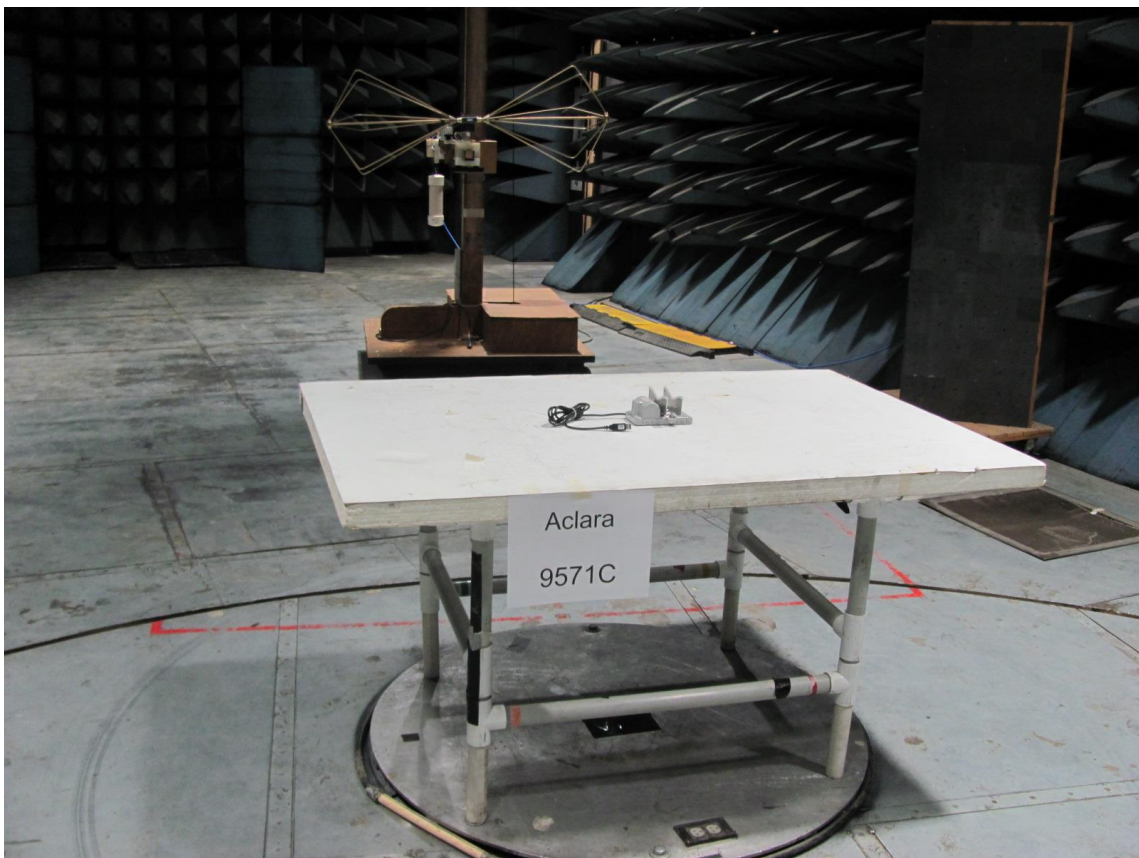

Test Setup Photographs

Photographs of Radiated Emissions Test Setup

30 - 200 MHz (FCC-ISED)

200 - 1000 MHz

1-5 GHz