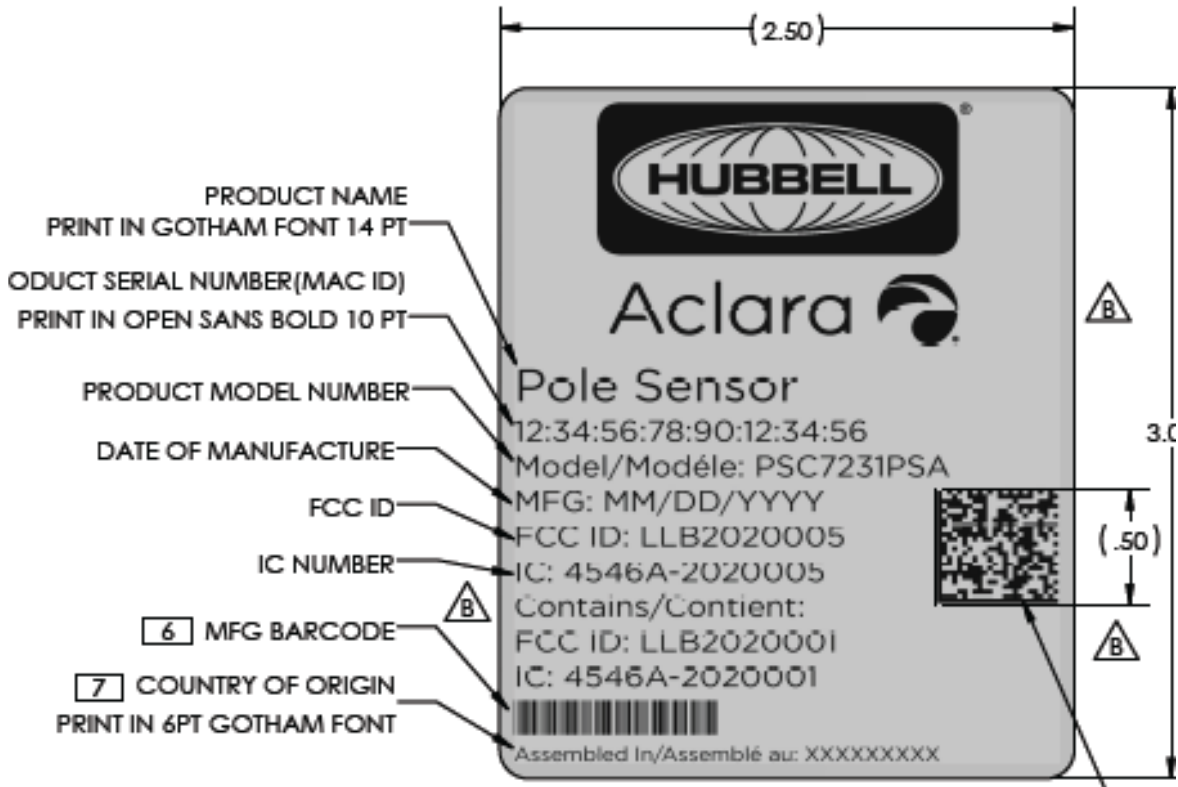

ID Label/Location

Drawing of label
FCC/ISED ID label:

Label Dimensions: 2.5 inches x 3 inches

The label is a gloss white polyester material. The label is applied using an acrylic permanent adhesive. The label is UL/CSA approved for indoor/outdoor use.

Photograph showing placement of Label: