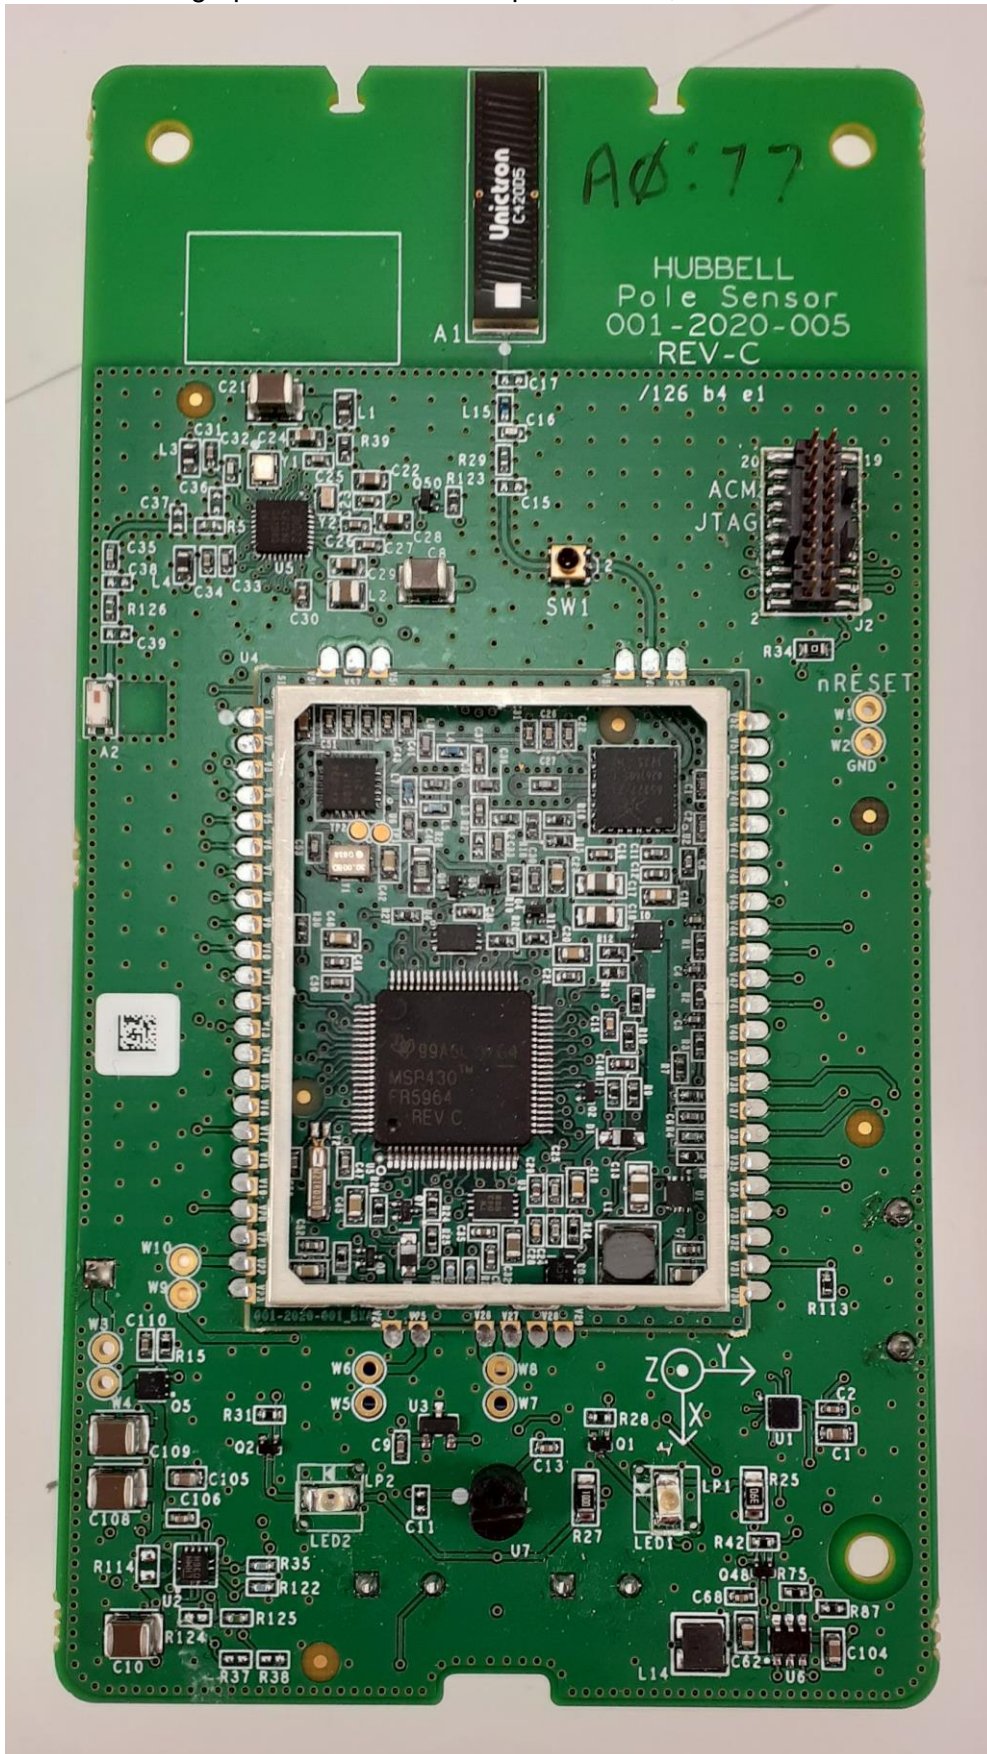

Internal EUT Photographs

Photograph of PC Board: Component Side, Shield removed

Photograph of PC Board: Foil Side

Photograph of PC Board foil side, battery removed

**2.45GHz
Edge Mount
Antenna**

BLE Antenna Location