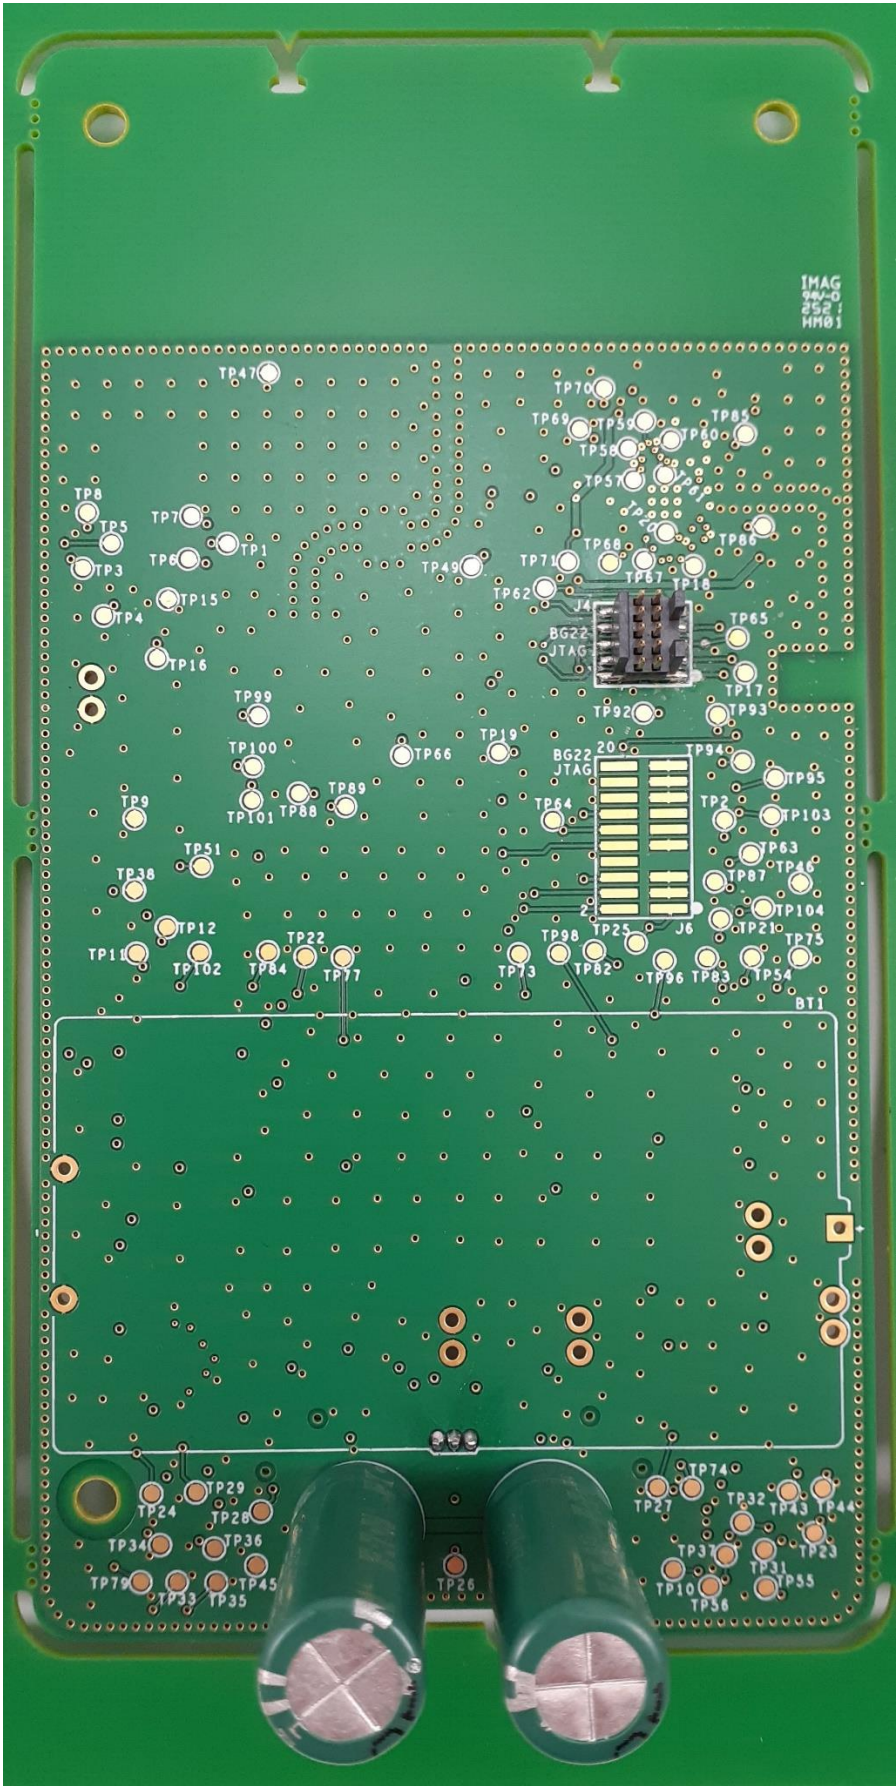

Internal EUT Photographs

Photograph of PC Board: Component Side, Shield removed

Photograph of PC Board: Foil Side

Photograph of PC Board foil side, battery removed

**2.45GHz
Edge Mount
Antenna**

BLE Antenna Location

450MHz to 470MHz Antenna

UHF Antenna location (Modularly approved)