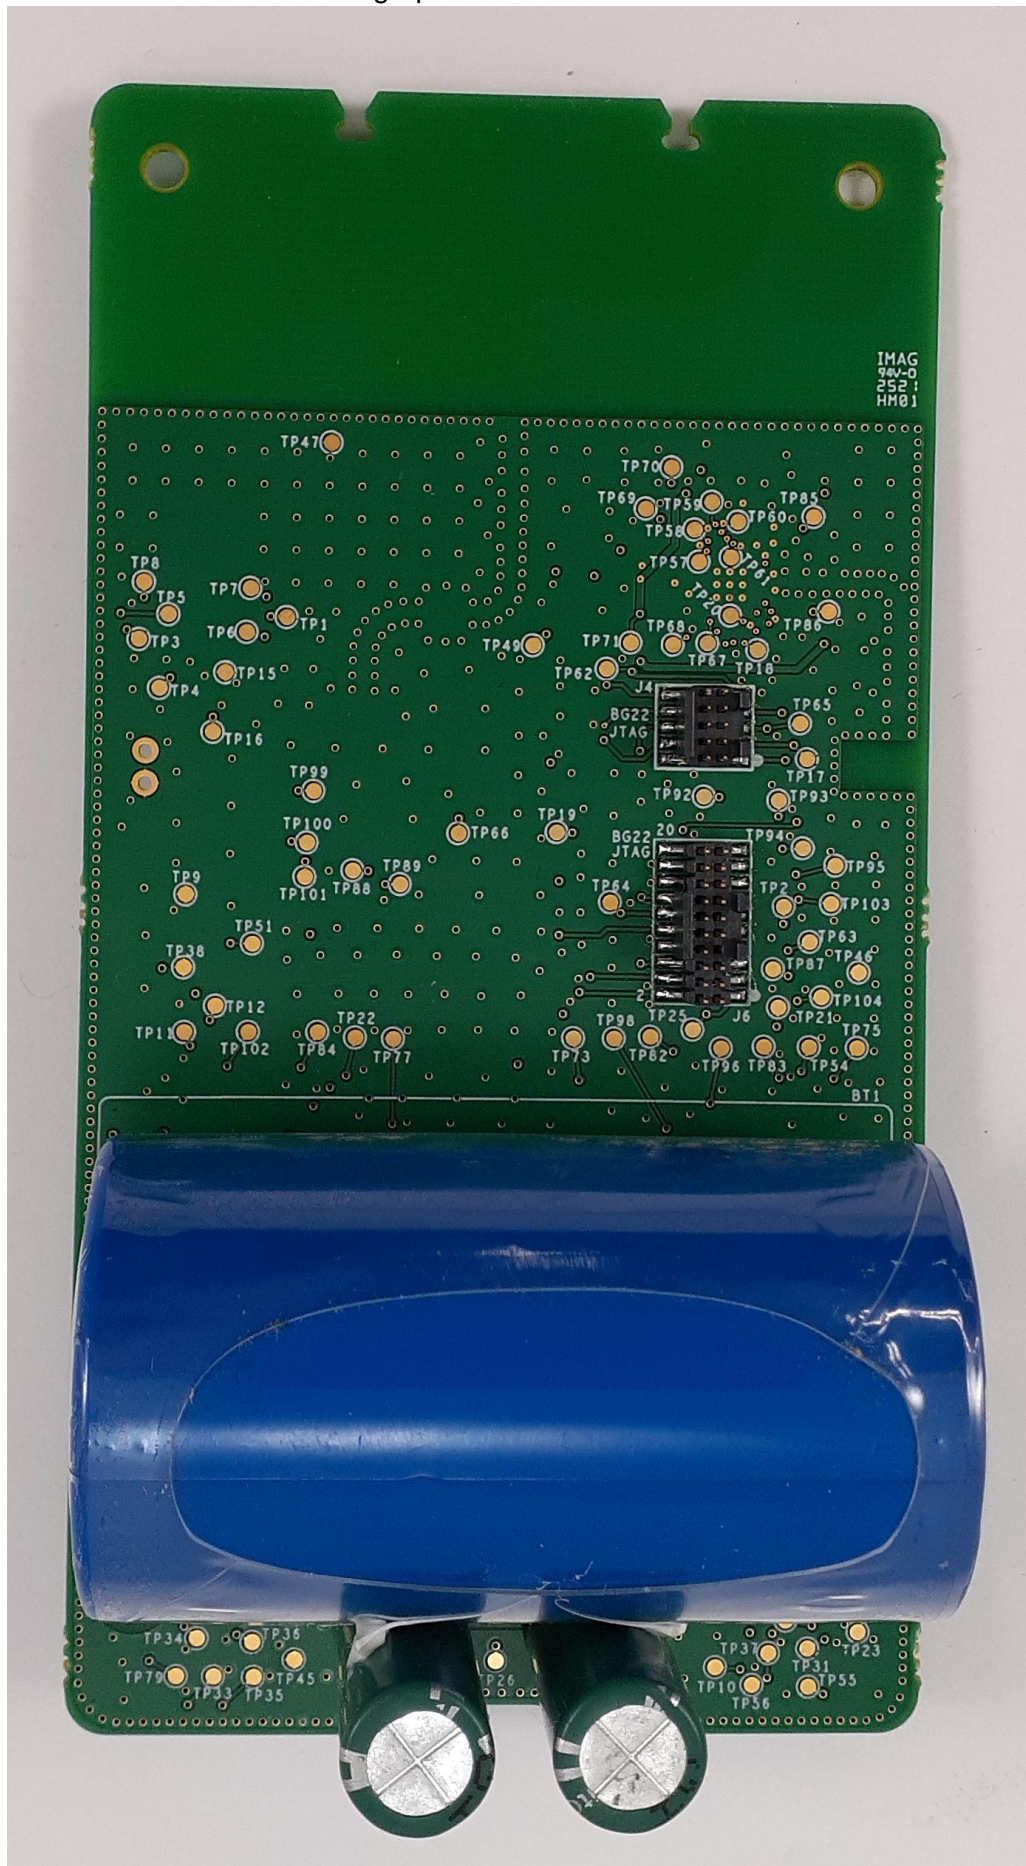

Internal EUT Photographs

Photograph of PC Board: Component Side, Shield removed

Photograph of PC Board: Foil Side

Photograph of PC Board foil side, battery removed

**2.45GHz
Edge Mount
Antenna**

BLE Antenna Location

450MHz to 470MHz Antenna

UHF Antenna location (Modularly approved)