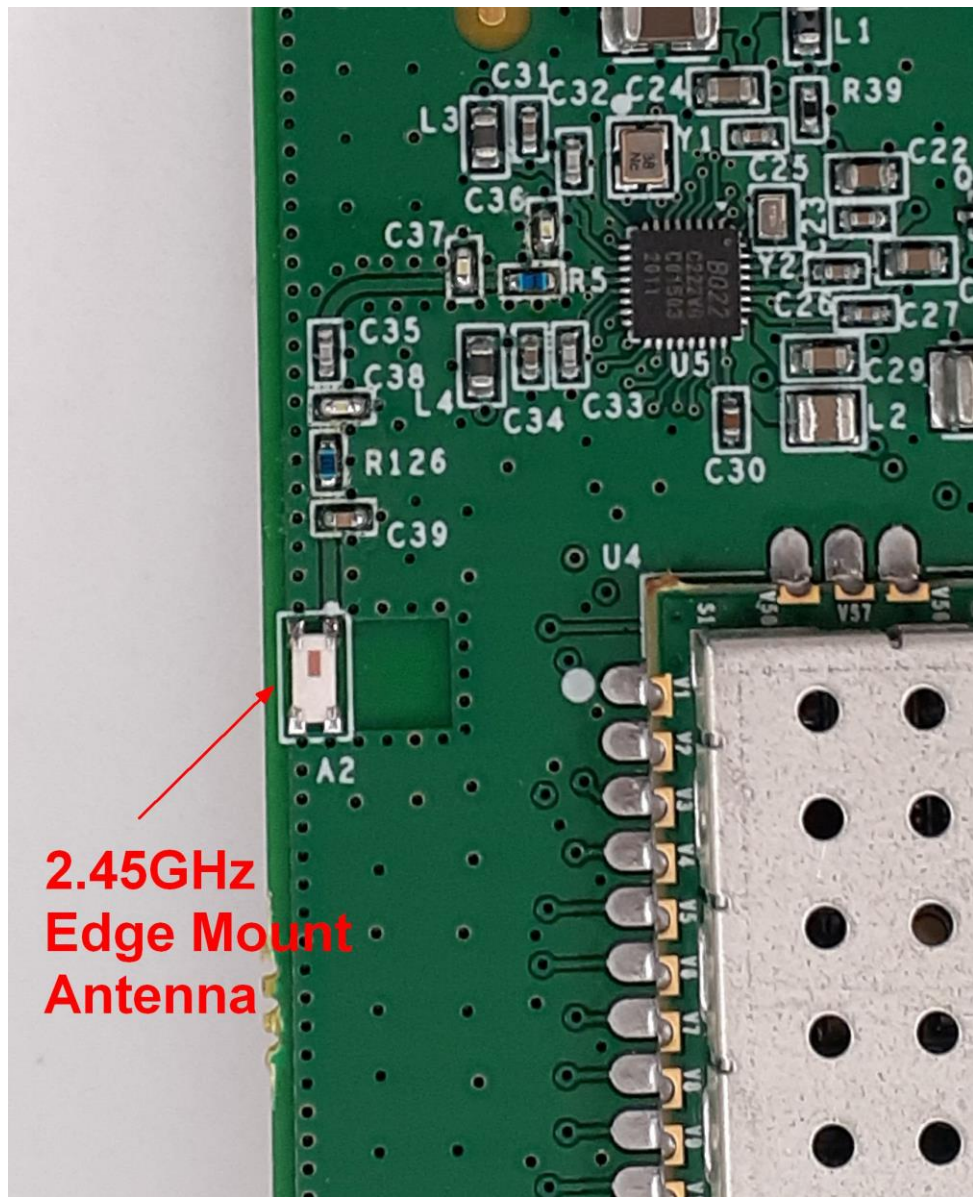

Internal EUT Photographs

Photograph of PC Board: Component Side, Shield removed

Photograph of PC Board: Foil Side

Photograph of PC Board foil side, battery removed

**2.45GHz
Edge Mount
Antenna**

BLE Antenna Location