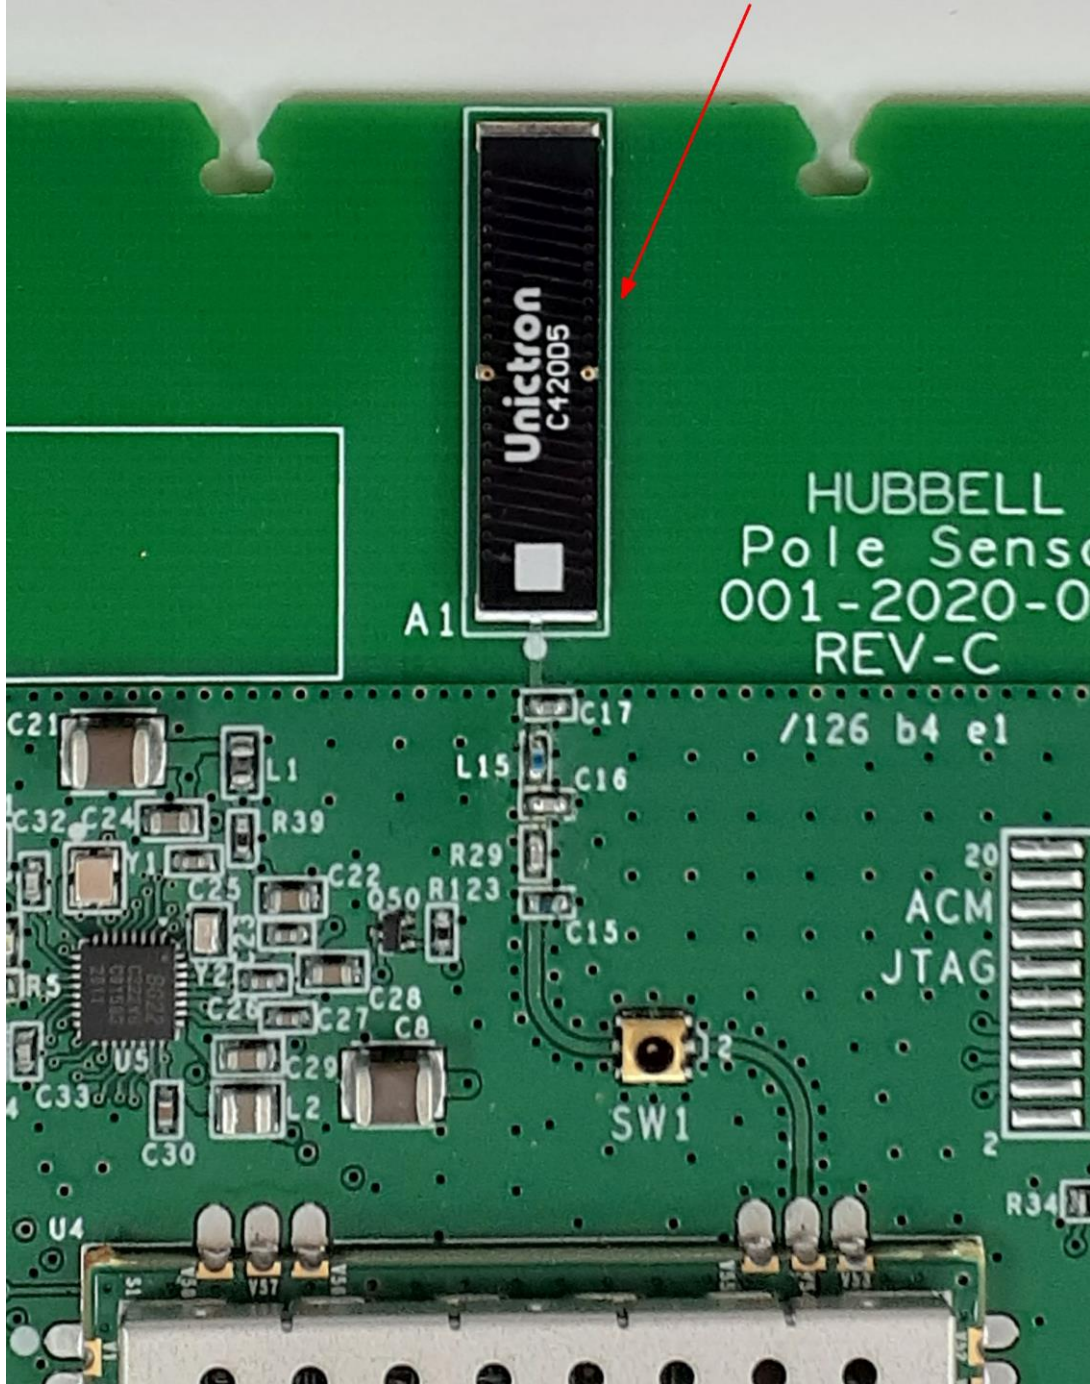

450MHz to 470MHz Antenna

UHF Antenna location (Modularly approved)