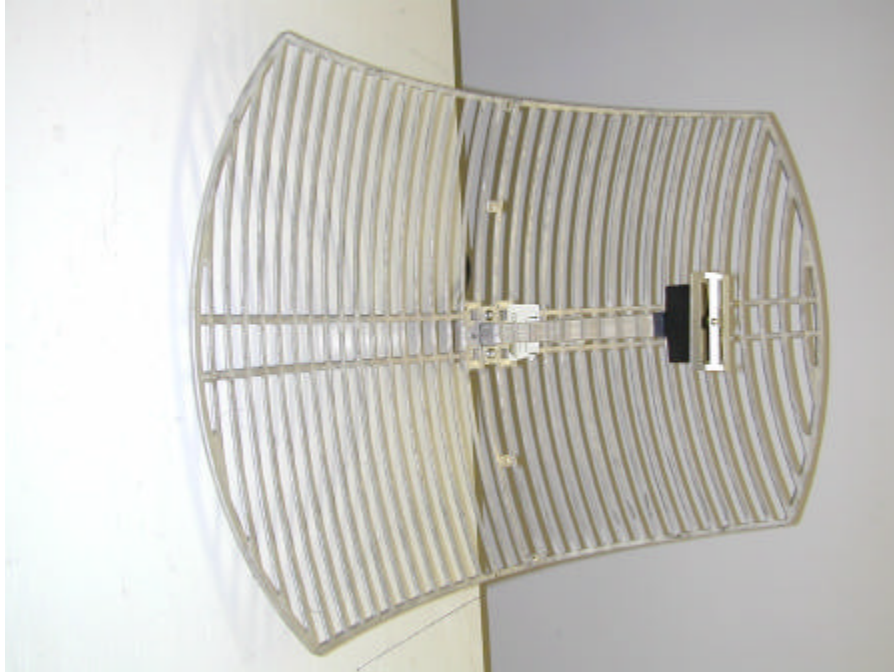

360 Herndon Parkway
Suite 1400
Herndon, VA 20170
<http://www.rheintech.com>

24 UNI DIRECTIONAL ANTENNA FRONT AND REAR VIEW