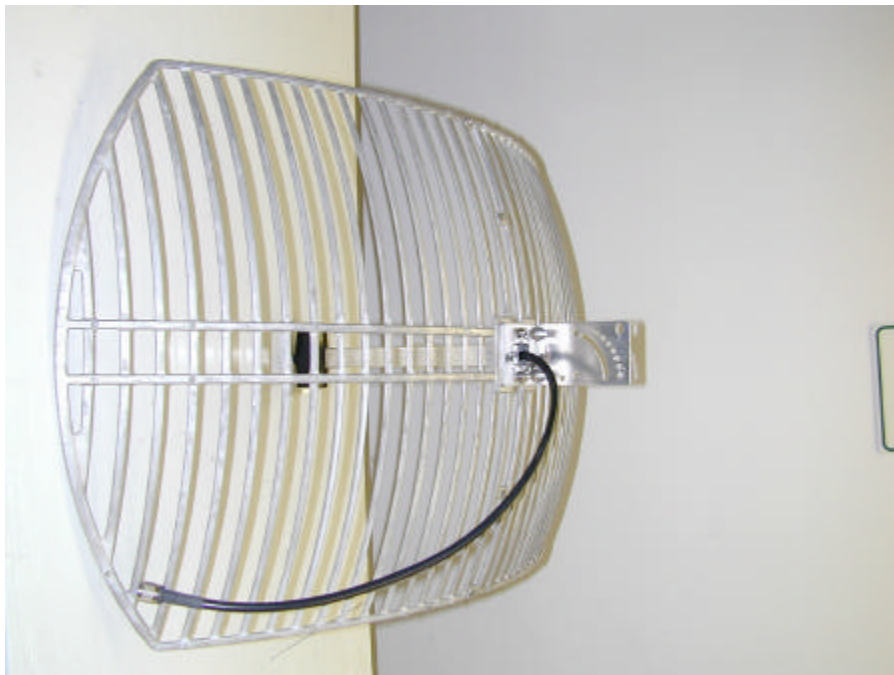

360 Herndon Parkway
Suite 1400
Herndon, VA 20170
<http://www.rheintech.com>

24 UNI DIRECTIONAL ANTENNA FRONT AND REAR VIEW