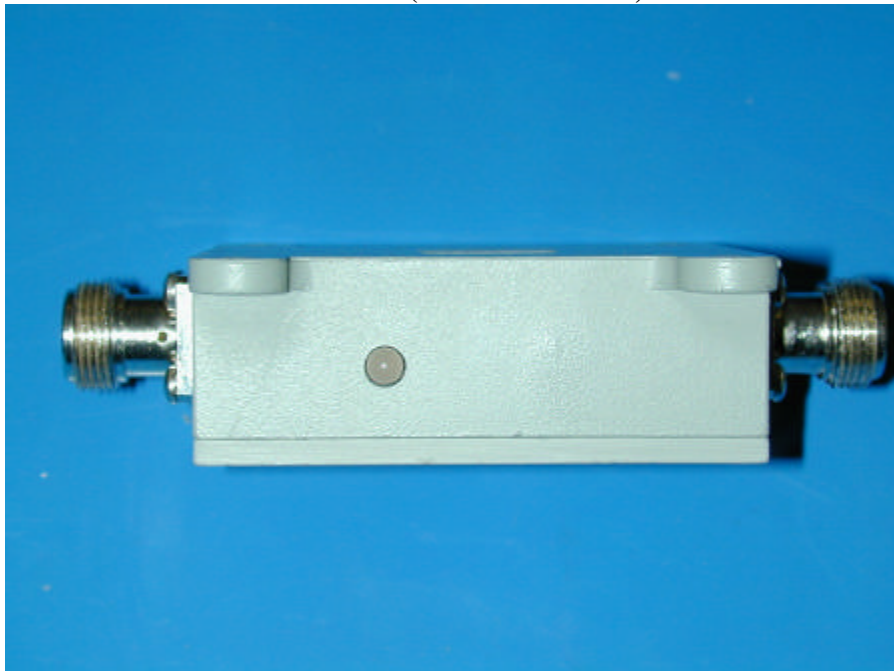

## 14 EXTERNAL EUT PICTURES

AMPLIFIER (TOP VIEW)

AMPLIFIER (BOTTOM VIEW)

360 Herndon Parkway  
Suite 1400  
Herndon, VA 20170  
<http://www.rheintech.com>

**AMPLIFIER (LEFT SIDE VIEW)**

**AMPLIFIER (RIGHT SIDE VIEW)**