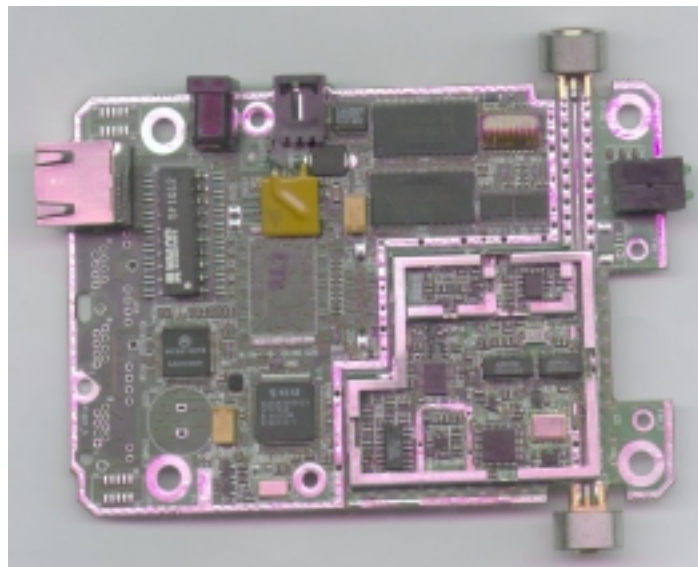

INTERNAL PHOTOS

Contain 12 photographs follow this page

Photograph No.1
SA-40D Station Adapter transceiver internal view

Photograph No.2
SA-40D Station Adapter transceiver internal view

Photograph No.3
SA-40 Station Adapter transceiver internal view

Photograph No.4
SA-40D Station Adapter transceiver
PCB front side view

Photograph No.5
SA-40D Station Adapter transceiver
PCB back side view

Photograph No.6
SA-40 Station Adapter transceiver
PCB front side view

Photograph No.7
SA-40 Station Adapter transceiver
PCB back side view

Photograph No.8
AP-10D Access Point transceiver internal view

Photograph No.9
AP-10D Access Point transceiver
PCB front side view

Photograph No.10
AP-10D Access Point transceiver
PCB back side view