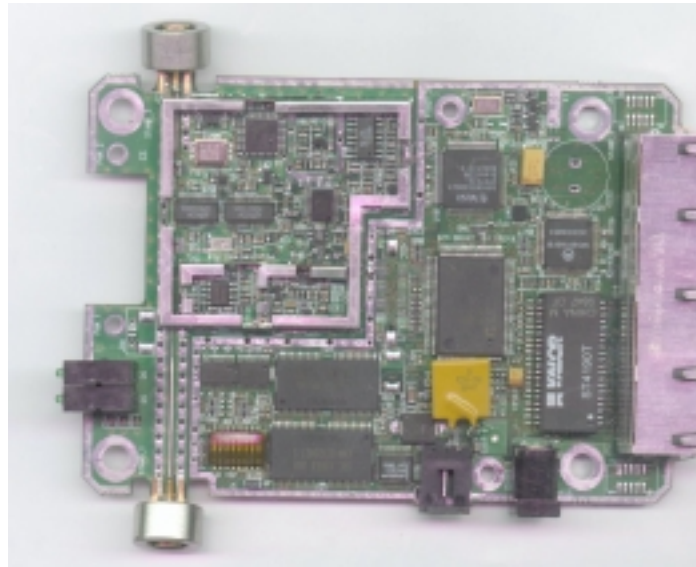

INTERNAL PHOTOS

Contain 12 photographs follow this page

Photograph No.1
SA-40D Station Adapter transceiver internal view

Photograph No.2
SA-40D Station Adapter transceiver internal view

Photograph No.3
SA-40 Station Adapter transceiver internal view

Photograph No.4
SA-40D Station Adapter transceiver
PCB front side view

Photograph No.5
SA-40D Station Adapter transceiver
PCB back side view

Photograph No.6
SA-40 Station Adapter transceiver
PCB front side view

Photograph No.7
SA-40 Station Adapter transceiver
PCB back side view

Photograph No.8
AP-10D Access Point transceiver internal view

Photograph No.9
AP-10D Access Point transceiver
PCB front side view

Photograph No.10
AP-10D Access Point transceiver
PCB back side view