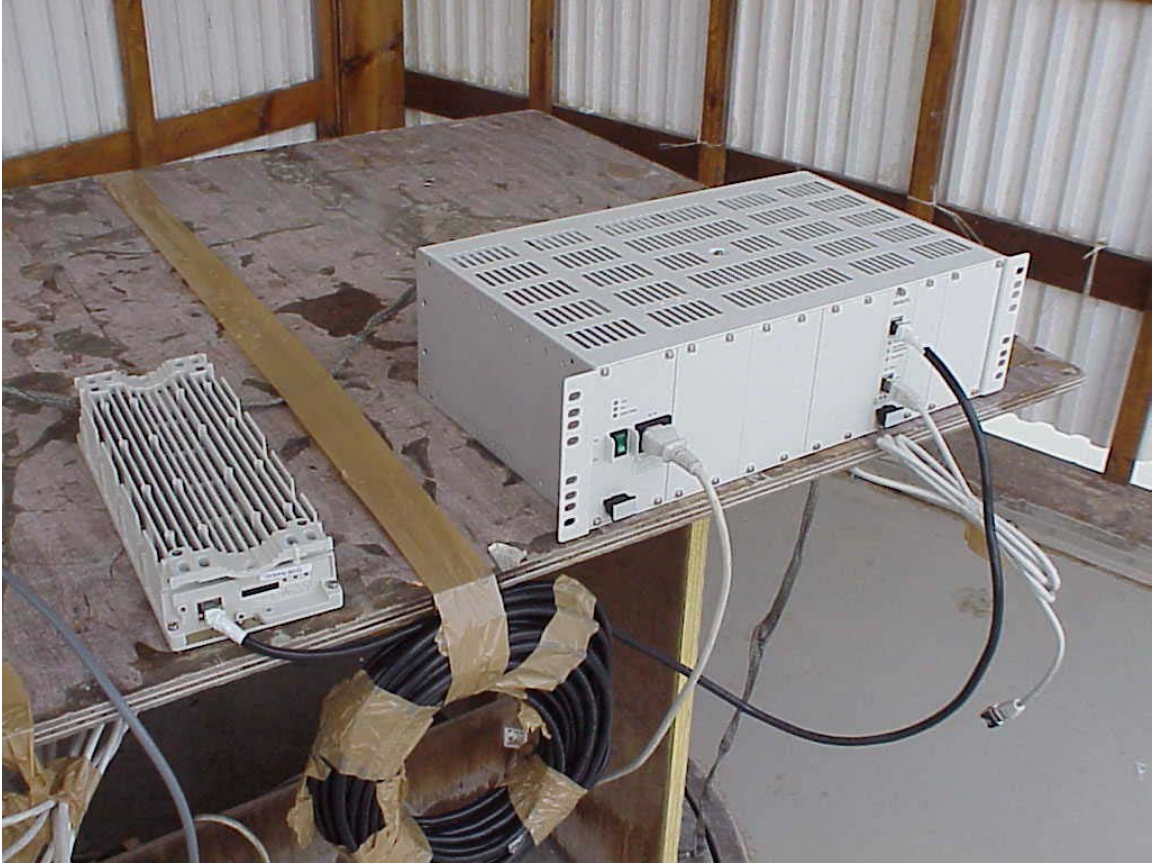

Alvarion Test Set-up Photographs

FCC ID: LKT-VL-IF

Set-up, system digital radiated emissions test 30 - 1000 MHz

Detail, base IDU and outdoor radio unit connection

Detail, subscriber IDU and outdoor radio unit connection

RE to 26 GHz, sector antenna

RE to 26 GHz, panel antenna

RE 1-26 GHz test set-up detail

AC line conducted emissions test set-up