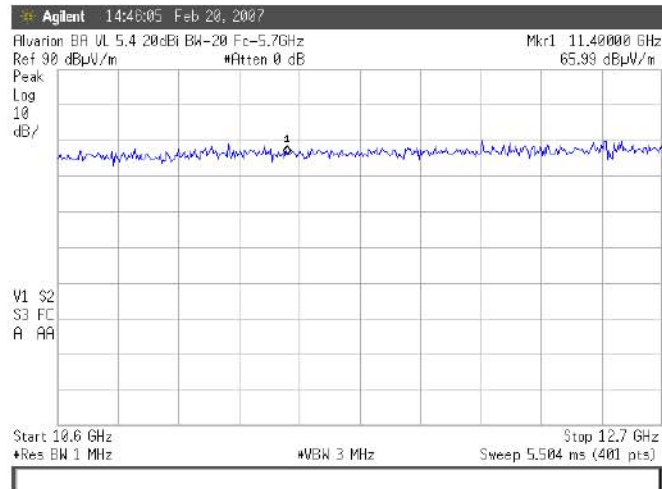

Test Report No: 8712313898**Page 72 of 83 Pages****Title: Test on Broadband Wireless Access system:****BreezeACCESS VL 5.4 System Subscriber unit****FCC ID: LKT-VL-54**

**Plot 95. Carrier Frequency 5.700 GHz, EBW-20 MHz, Antenna 20 dBi
Detector Peak**

**Plot 96. Carrier Frequency 5.700 GHz, EBW 20 MHz, Antenna 20 dBi
Detector Average**