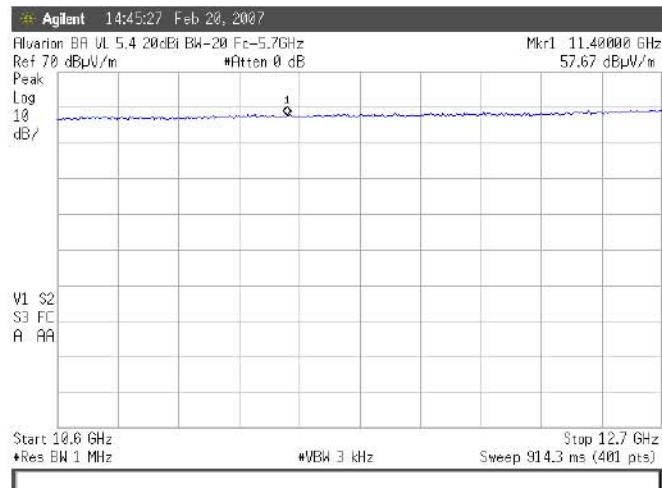

Test Report No: 8712313898**Page 72 of 83 Pages****Title: Test on Broadband Wireless Access system:****BreezeACCESS VL 5.4 System Subscriber unit****FCC ID: LKT-VL-54**

**Plot 95. Carrier Frequency 5.700 GHz, EBW-20 MHz, Antenna 20 dBi
Detector Peak**

**Plot 96. Carrier Frequency 5.700 GHz, EBW 20 MHz, Antenna 20 dBi
Detector Average**