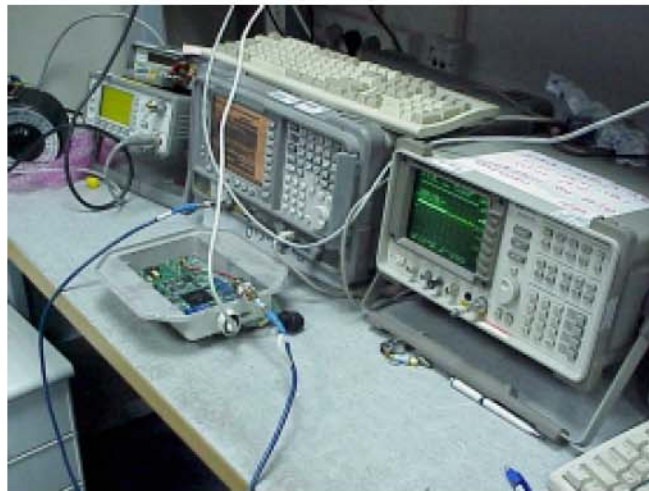

Test Report No: 8712313898

Page 81 of 83 Pages

Title: Test on Broadband Wireless Access system:

BreezeACCESS VL 5.4 System Subscriber unit

FCC ID: LKT-VL-54

11. Appendix 4: Test configuration illustration

Photo # 5.
Conducted measurements setup.

Test Report No: 8712313898

Page 82 of 83 Pages

Title: Test on Broadband Wireless Access system:

BreezeACCESS VL 5.4 System Subscriber unit

FCC ID: LKT-VL-54

**Photo # 6. Subscriber Unit
Radiated emission test on open site**

**Photo # 7. Subscriber Unit
Radiated emission test on open site**

Test Report No: 8712313898

Page 83 of 83 Pages

Title: Test on Broadband Wireless Access system:

BreezeACCESS VL 5.4 System Subscriber unit