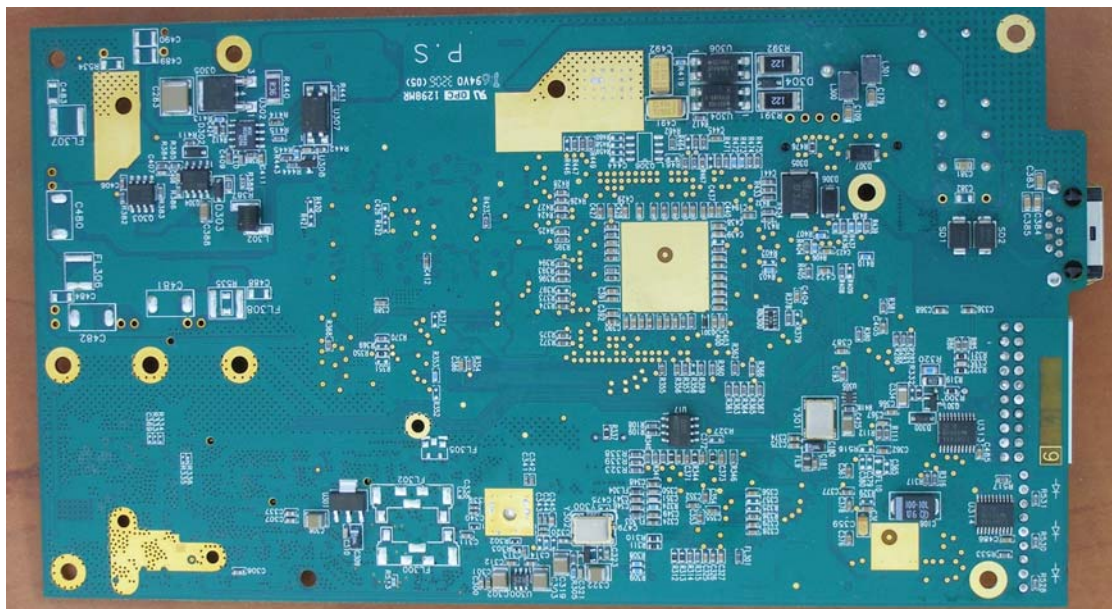

1/3/07

BreezeACCESS VL 5.4 RevE photos.
FCC ID: LKT-VL-54

ODU , cover view.

ODU , rear view

ODU , removed cover , integral antenna view

ODU , side view RJ45 connector

ODU with removed antenna view

ODU antenna view , print side

ODU antenna , opposite to print side

ODU , PCB view after antenna removed

ODU case , PCB removed

PCB components side

PCB print side