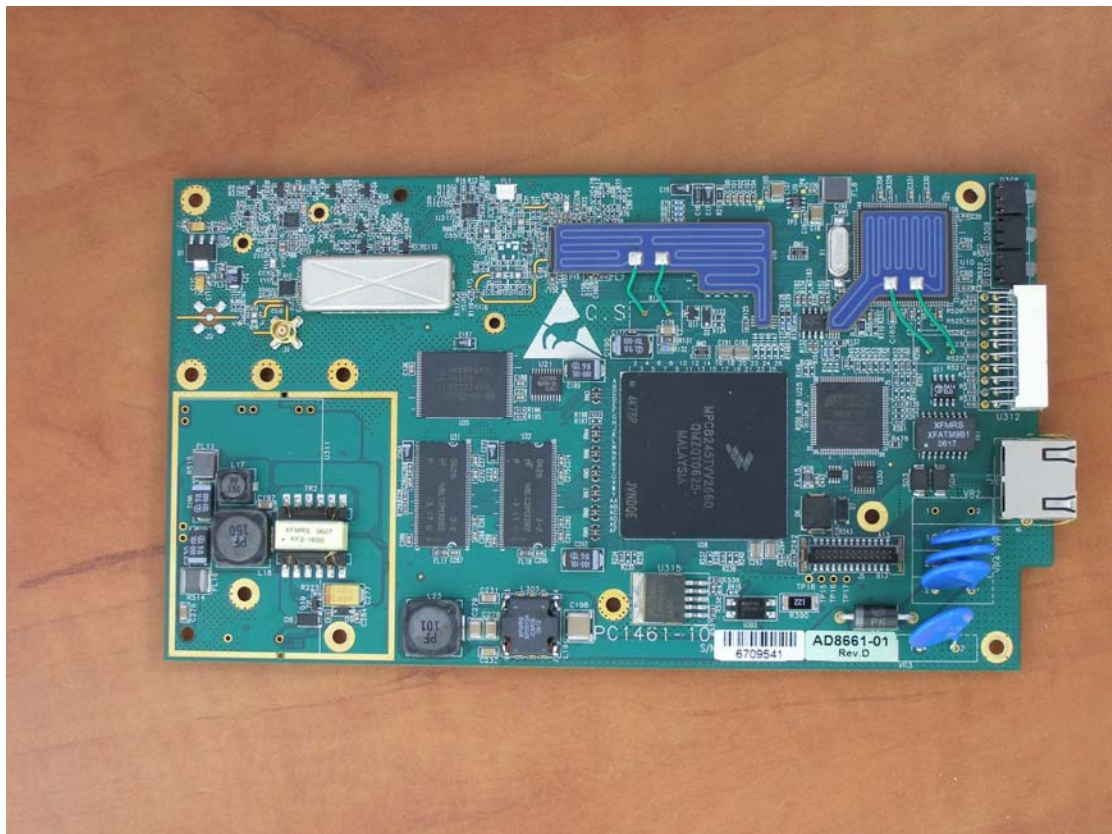

1/3/07

BreezeACCESS VL 5.4 RevE photos.
FCC ID: LKT-VL-54

ODU , cover view.

ODU , rear view

ODU , removed cover , integral antenna view

ODU , side view RJ45 connector

ODU with removed antenna view

ODU antenna view , print side

ODU antenna , opposite to print side

ODU , PCB view after antenna removed

ODU case , PCB removed

PCB components side

PCB print side