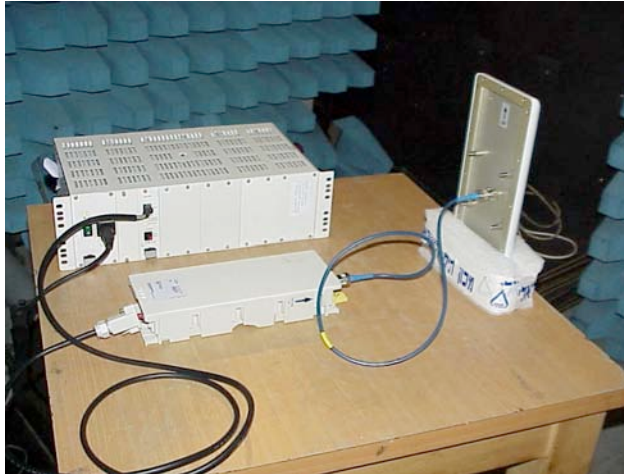

Photo# 6.
Radiated spurious emission test. Antenna P/N AN1152