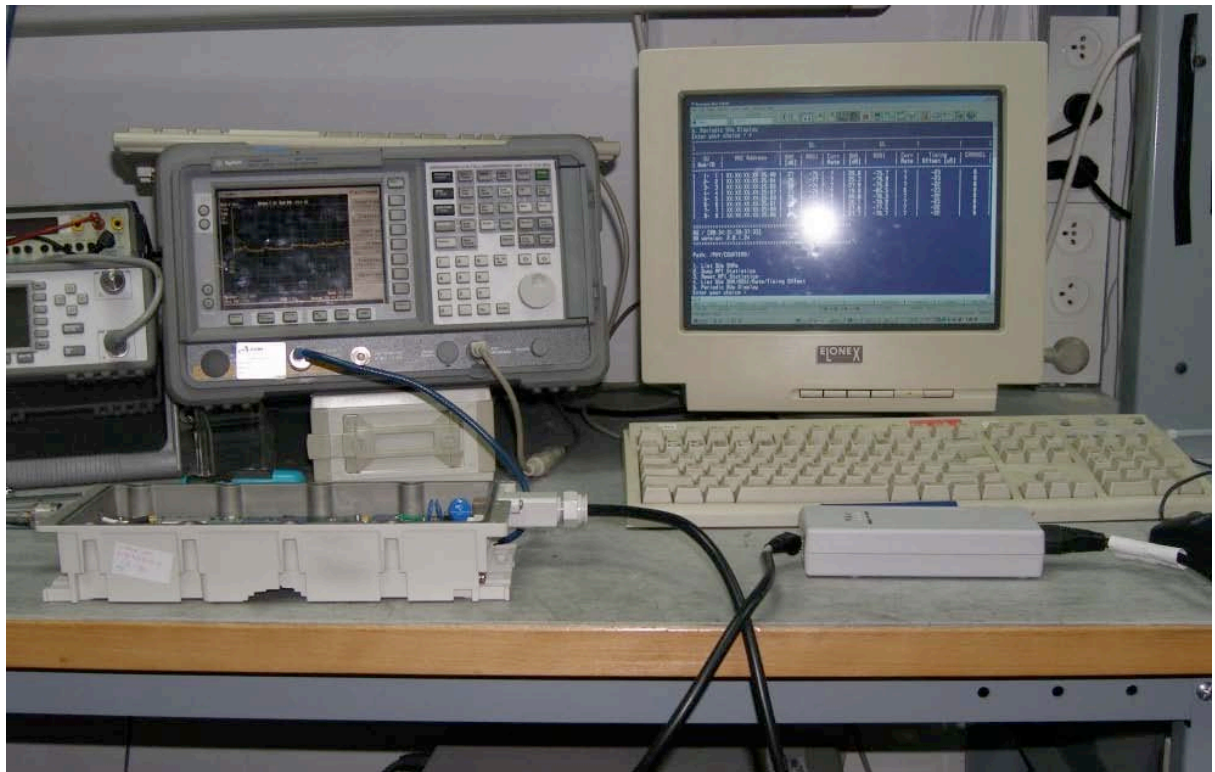

BreezeACCESS VL5.3 FCCID: LKT-VL-53C Test Setup Photos

Photo #1

Base Station + Subscriber Unit radio test setup

Photo# 2.
Radiated emission open site test

Photo# 3.
Radiated emission open site test

Photo# 4.
Radiated emission open site test

Photo# 5.
Radiated spurious emission test. Antenna P/N AN1152

Photo# 6.
Radiated spurious emission test. Antenna P/N AN1152

Photo# 7.
Radiated spurious emission test . Antenna P/N AN1230