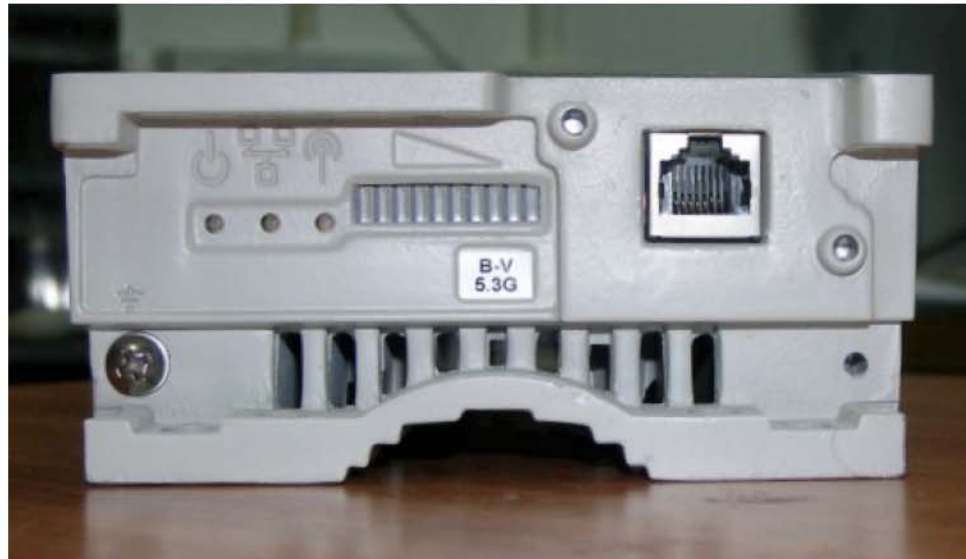

Test Report No.: 8612303651

Page 8 of 164 Pages

Title: Test on Broadband Wireless Access system: BreezeACCESS VL 5.3 System
and Point to Point BreezeNET B system **FCC ID: LKT-VL-53**

Photo # 1. Radio Unit. PWB component side

Test Report No.: 8612303651

Page 9 of 164 Pages

Title: Test on Broadband Wireless Access system: BreezeACCESS VL 5.3 System
and Point to Point BreezeNET B system **FCC ID: LKT-VL-53**

Photo # 2. Radio Unit. PCB component side

Photo # 3. Radio Unit. PCB print side

Test Report No.: 8612303651

Page 10 of 164 Pages

Title: Test on Broadband Wireless Access system: BreezeACCESS VL 5.3 System
and Point to Point BreezeNET B system

FCC ID: LKT-VL-53

Photo # 4. Radio unit. RF & RJ45 connectors view