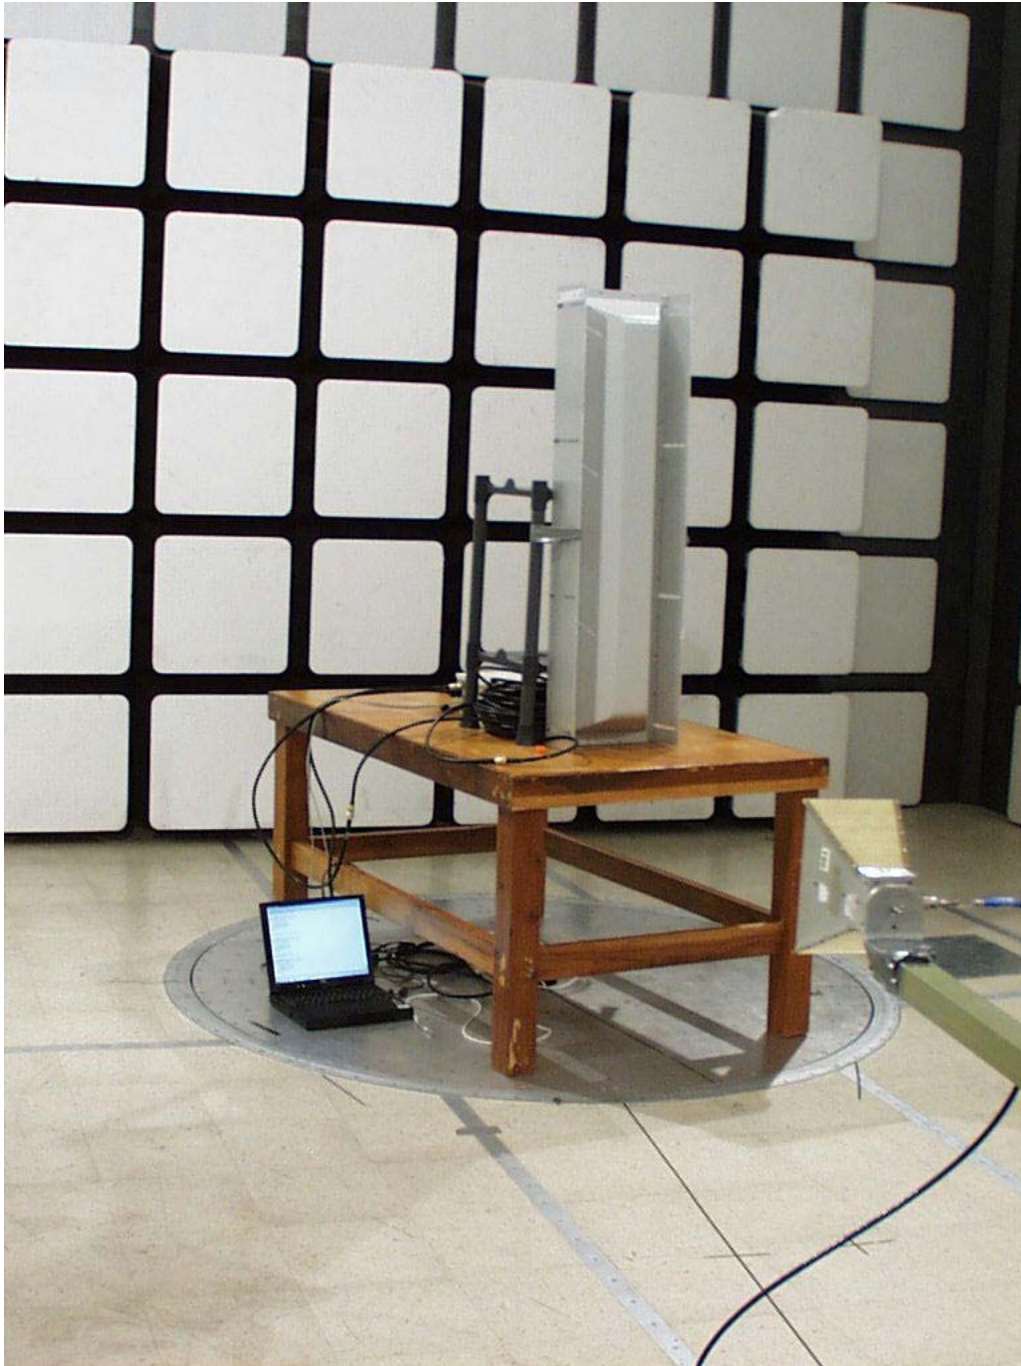

Test Set-up Photographs  
Alvarion  
FCC ID: LKT-IF-900

Radiated emissions panel antenna

Radiated emissions panel antenna

Radiated emissions, sector antenna

Radiated emissions 9 dBi omni antenna

Antenna conducted emissions setup

Line conducted set-up

Line conducted test set-up