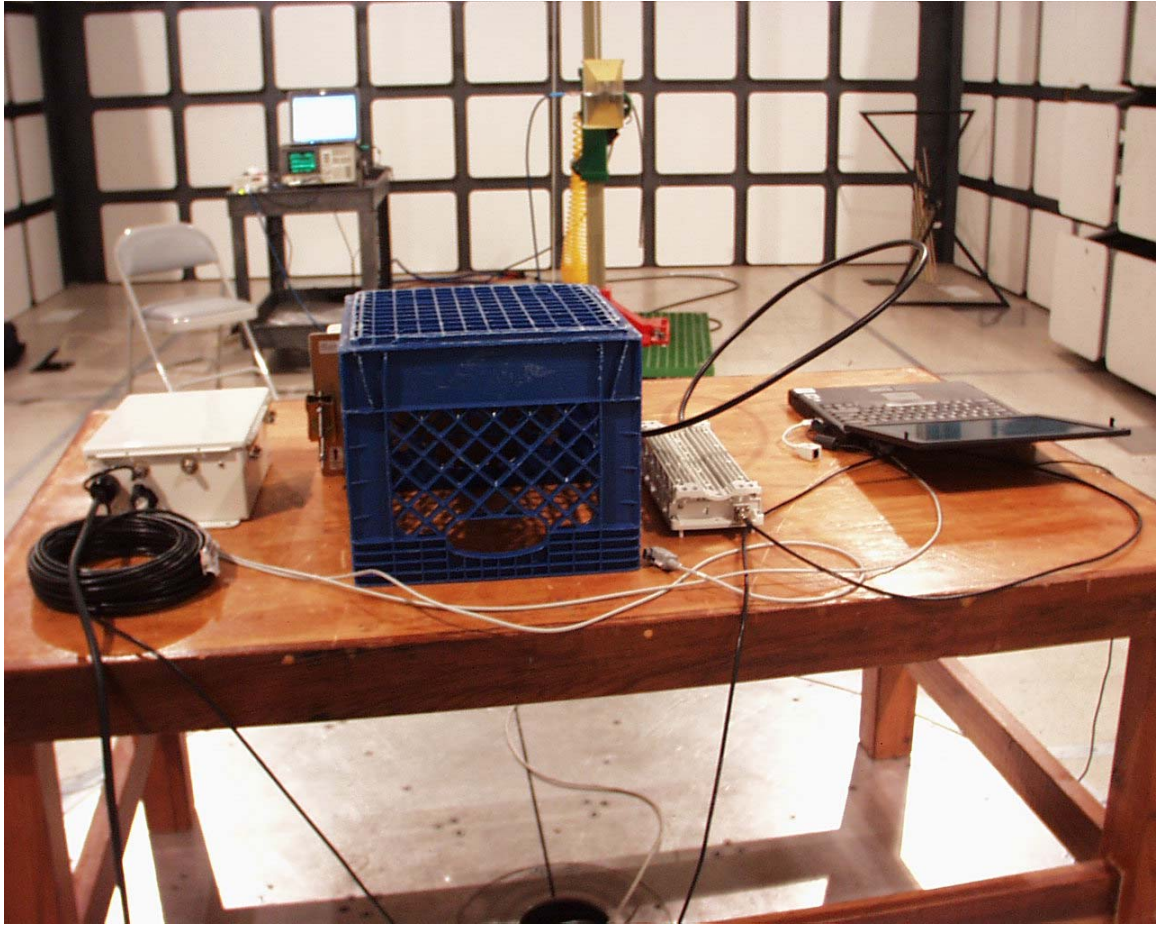

Test Set-up Photographs  
Alvarion  
FCC ID: LKT-IF-900

Radiated emissions panel antenna

Radiated emissions panel antenna

Radiated emissions, sector antenna

Radiated emissions 9 dBi omni antenna

Antenna conducted emissions setup

Line conducted set-up

Line conducted test set-up