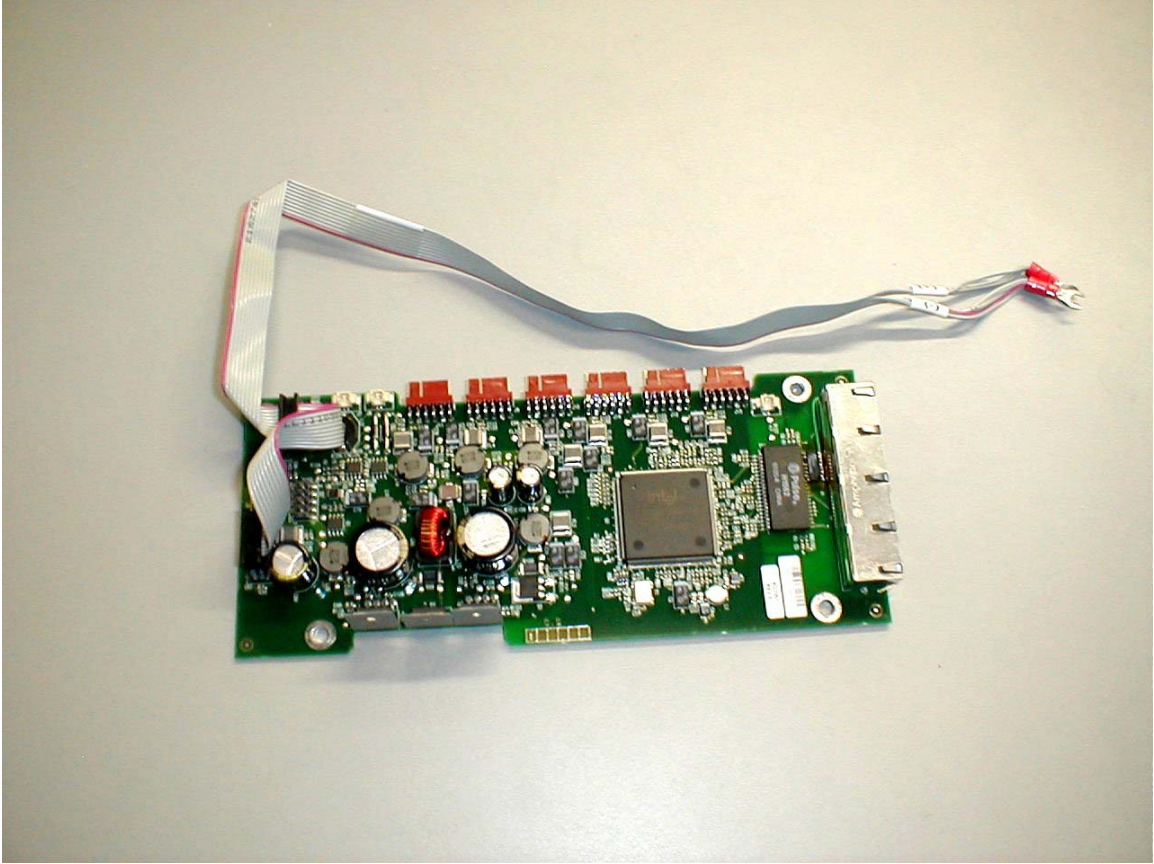

Alvarion Product Photographs

FCC ID: LKT-IF-900

Indoor unit and outdoor unit with IF cable

Indoor unit

Indoor unit

Indoor unit

Indoor unit

Indoor unit, power supply rear

Indoor unit, power supply top

Indoor unit, hub card side 1

Indoor unit, hub card side 2

IDU IF card side 1

IDU IF card side 1 can removed

IDU IF card side 2

IDU IF card side 2 cans removed

Indoor unit, ethernet cable assembly