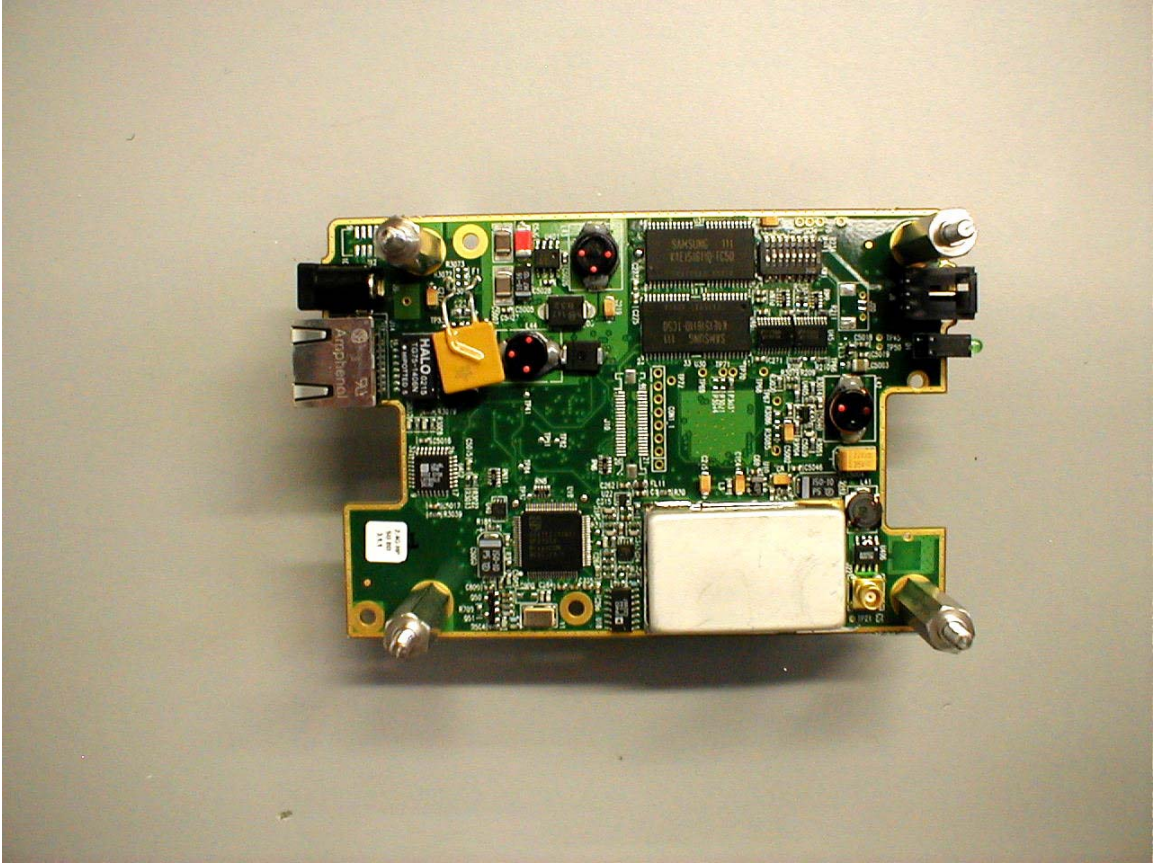

Alvarion Product Photographs

FCC ID: LKT-IF-900

Indoor unit and outdoor unit with IF cable

Indoor unit

Indoor unit

Indoor unit

Indoor unit

Indoor unit, power supply rear

Indoor unit, power supply top

Indoor unit, hub card side 1

Indoor unit, hub card side 2

IDU IF card side 1

IDU IF card side 1 can removed

IDU IF card side 2

IDU IF card side 2 cans removed

Indoor unit, ethernet cable assembly

Indoor unit, chassis back

Indoor unit, chassis front