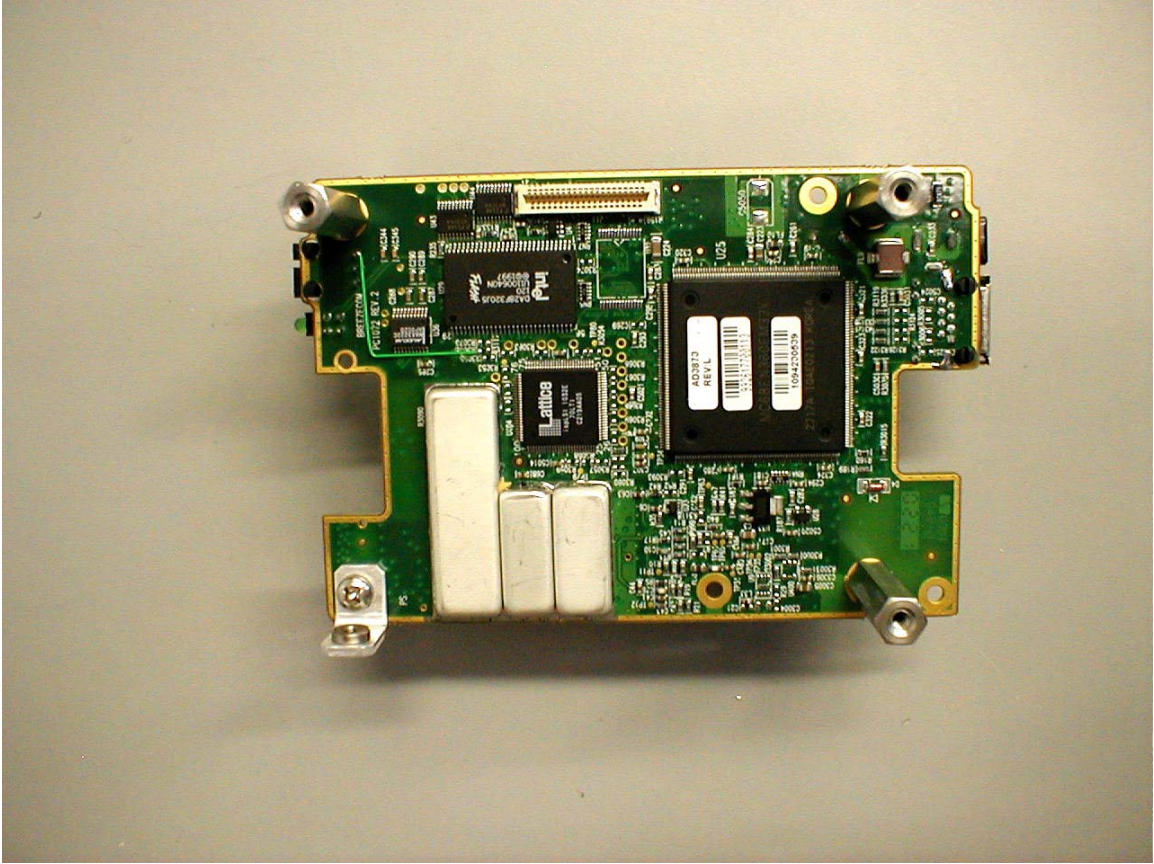

Alvarion Product Photographs

FCC ID: LKT-IF-900

Indoor unit and outdoor unit with IF cable

Indoor unit

Indoor unit

Indoor unit

Indoor unit

Indoor unit, power supply rear

Indoor unit, power supply top

Indoor unit, hub card side 1

Indoor unit, hub card side 2

IDU IF card side 1

IDU IF card side 1 can removed

IDU IF card side 2

IDU IF card side 2 cans removed

Indoor unit, ethernet cable assembly

Indoor unit, chassis back

Indoor unit, chassis front