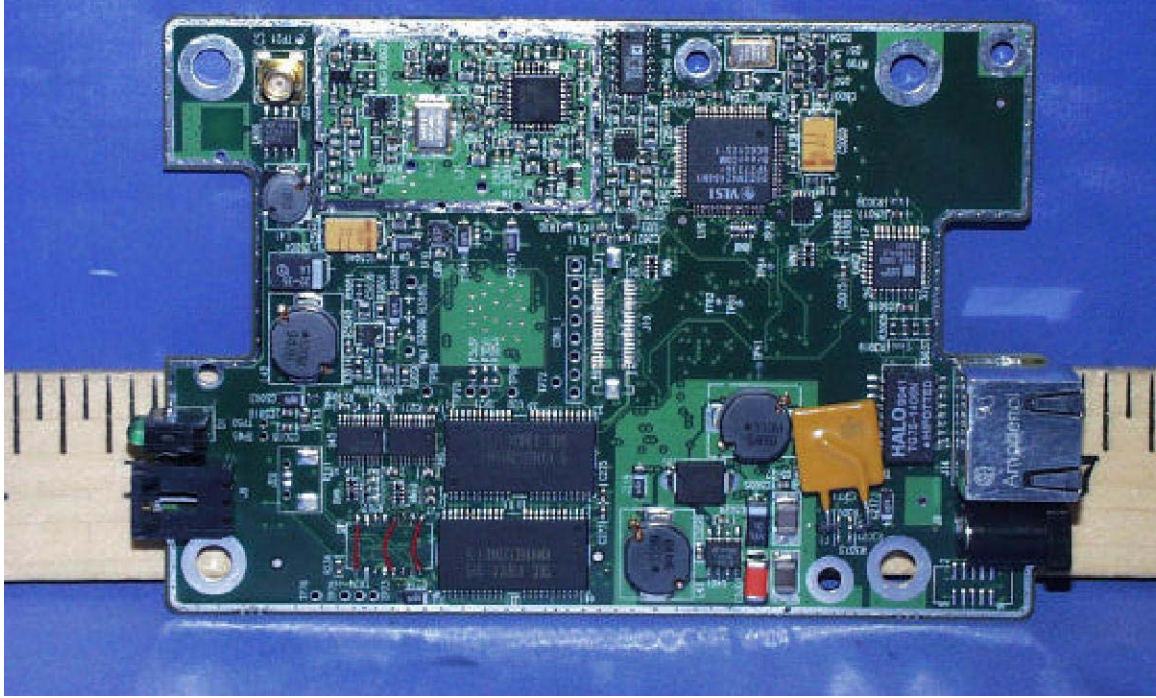

Alvarion Product Photographs

FCC ID: LKT-IF-900

Indoor unit and outdoor unit with IF cable

Indoor unit

Indoor unit

Indoor unit

Indoor unit

Indoor unit, power supply rear

Indoor unit, power supply top

Indoor unit, hub card side 1

Indoor unit, hub card side 2

IDU IF card side 1

IDU IF card side 1 can removed

IDU IF card side 2

IDU IF card side 2 cans removed

Indoor unit, ethernet cable assembly

Indoor unit, chassis back

Indoor unit, chassis front