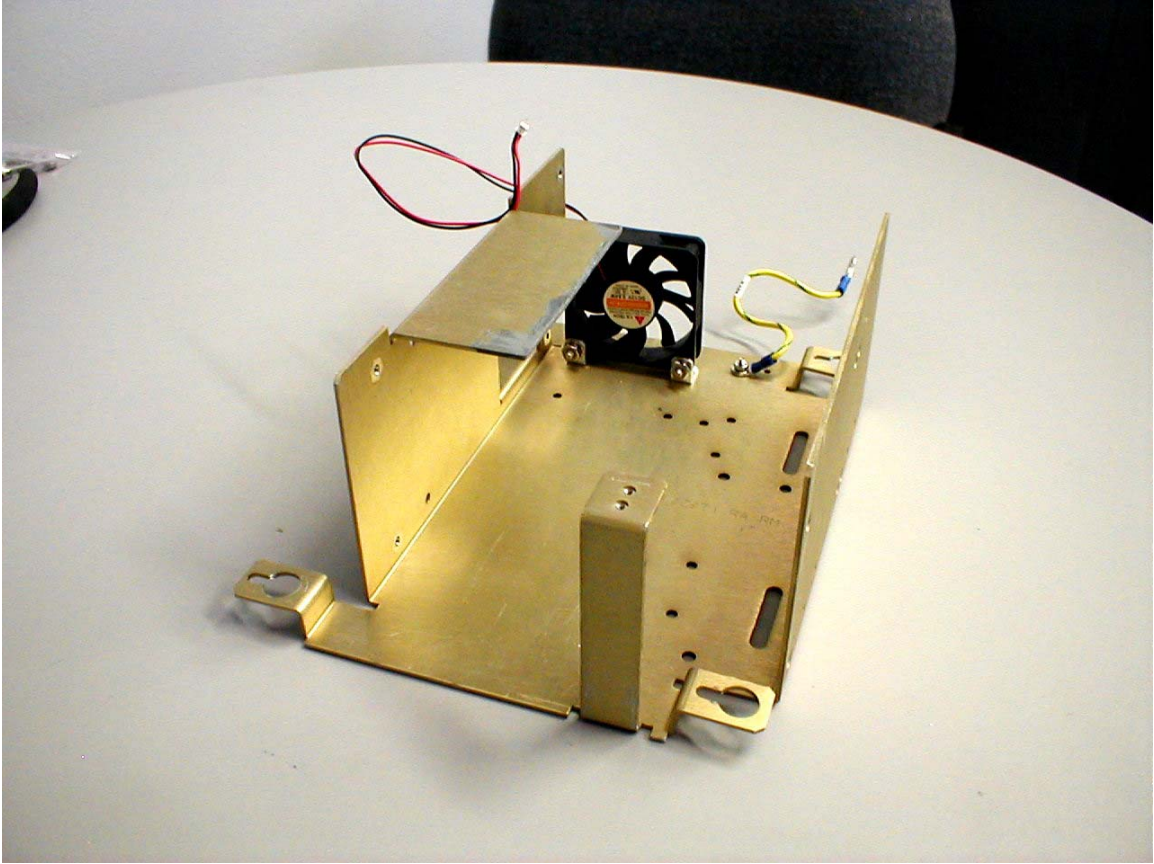

Alvarion Product Photographs

FCC ID: LKT-IF-900

Indoor unit and outdoor unit with IF cable

Indoor unit

Indoor unit

Indoor unit

Indoor unit

Indoor unit, power supply rear

Indoor unit, power supply top

Indoor unit, hub card side 1

Indoor unit, hub card side 2

IDU IF card side 1

IDU IF card side 1 can removed

IDU IF card side 2

IDU IF card side 2 cans removed

Indoor unit, ethernet cable assembly

Indoor unit, chassis back

Indoor unit, chassis front