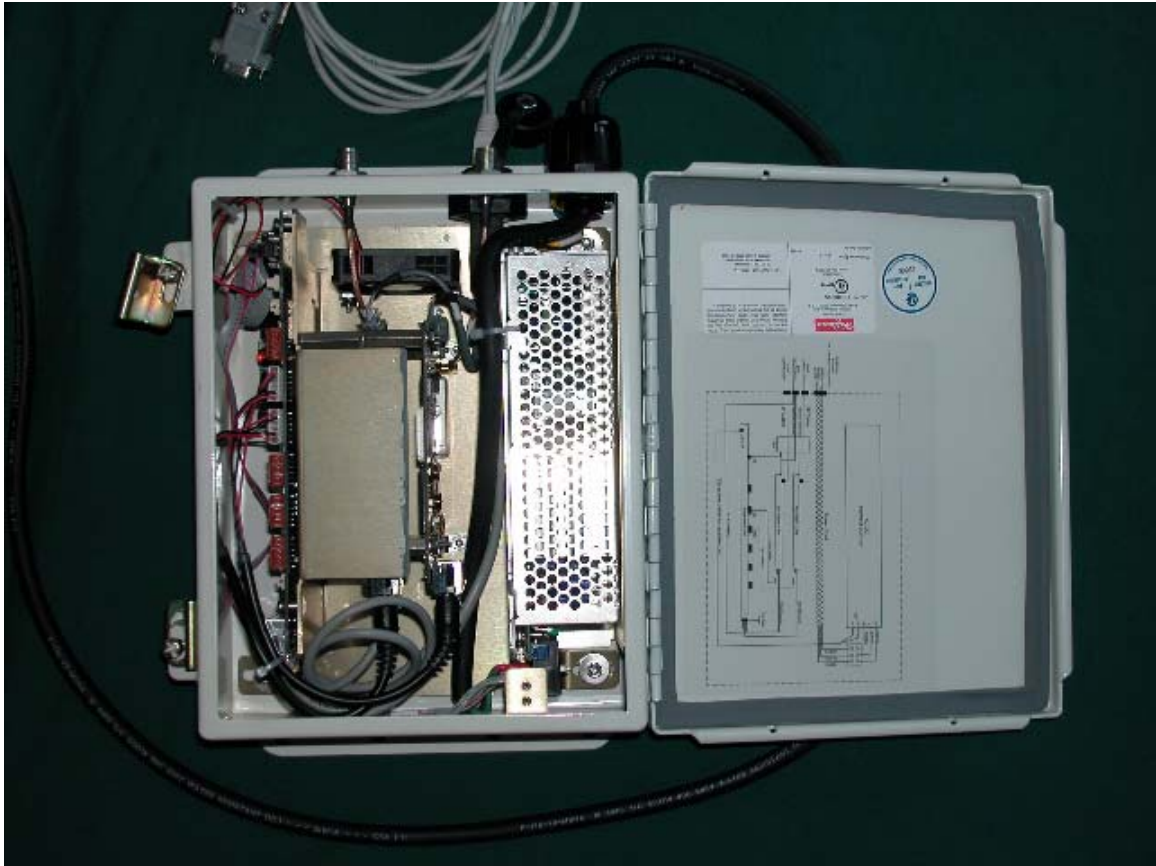

Alvarion Product Photographs

FCC ID: LKT-IF-900

Indoor unit and outdoor unit with IF cable

Indoor unit

Indoor unit

Indoor unit

Indoor unit

Indoor unit, power supply rear

Indoor unit, power supply top

Indoor unit, hub card side 1

Indoor unit, hub card side 2

IDU IF card side 1

IDU IF card side 1 can removed

IDU IF card side 2

IDU IF card side 2 cans removed

Indoor unit, ethernet cable assembly

Indoor unit, chassis back

Indoor unit, chassis front