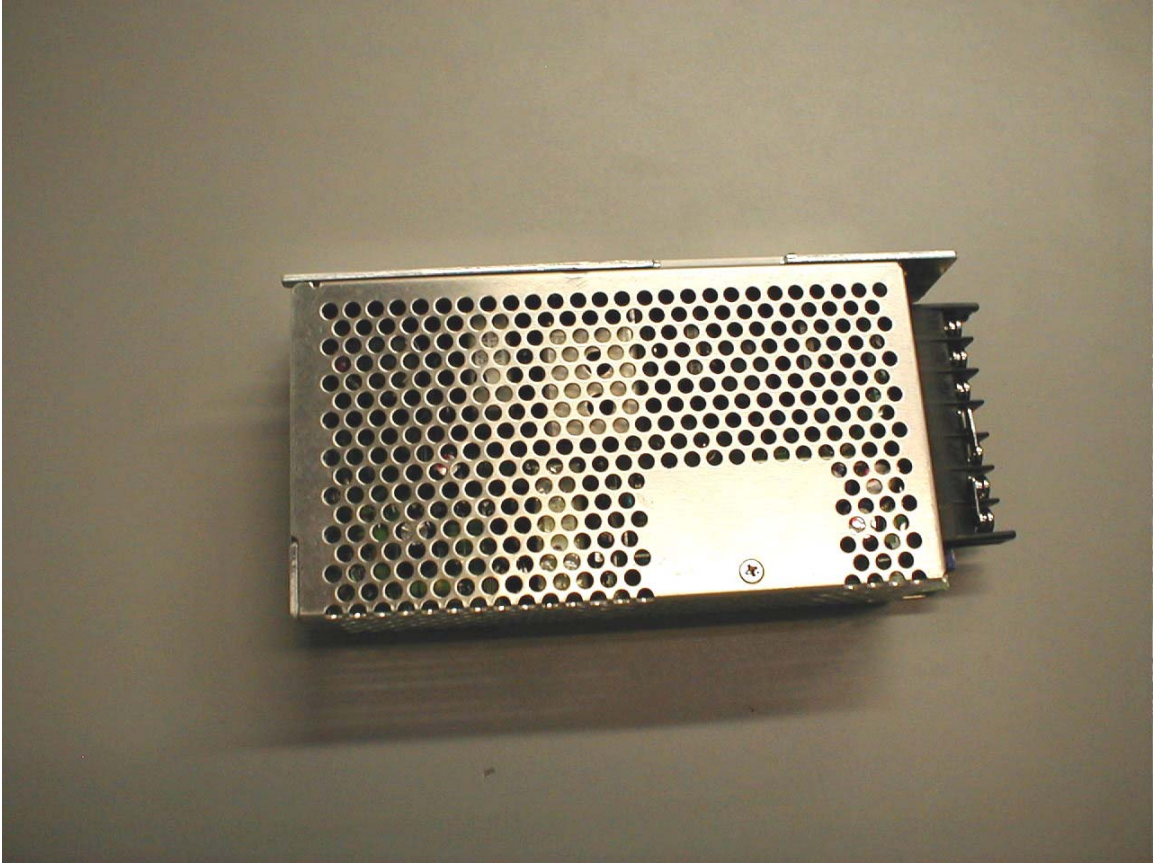

Alvarion Product Photographs

FCC ID: LKT-IF-900

Indoor unit and outdoor unit with IF cable

Indoor unit

Indoor unit

Indoor unit

Indoor unit

Indoor unit, power supply rear

Indoor unit, power supply top

Indoor unit, hub card side 1

Indoor unit, hub card side 2

IDU IF card side 1

IDU IF card side 1 can removed

IDU IF card side 2

IDU IF card side 2 cans removed

Indoor unit, ethernet cable assembly

Indoor unit, chassis back

Indoor unit, chassis front