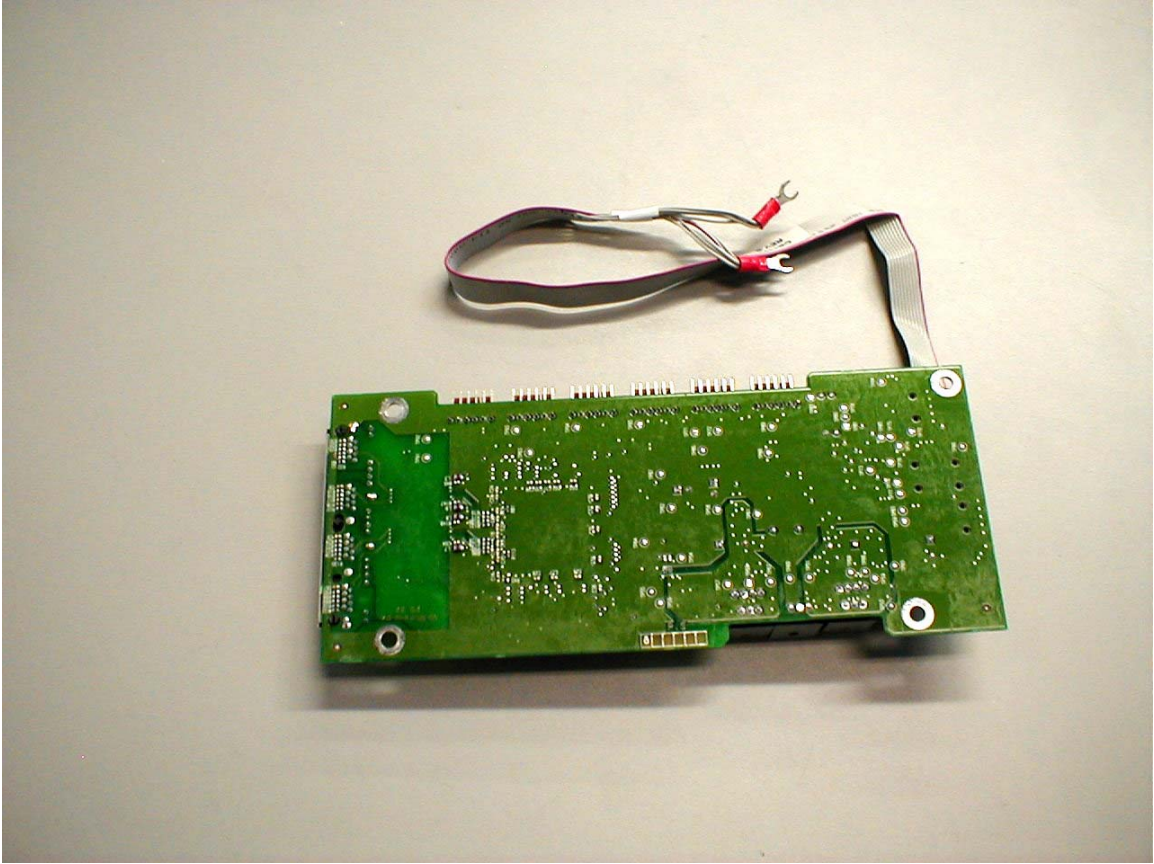

Alvarion Product Photographs

FCC ID: LKT-IF-900

Indoor unit and outdoor unit with IF cable

Indoor unit

Indoor unit

Indoor unit

Indoor unit

Indoor unit, power supply rear

Indoor unit, power supply top

Indoor unit, hub card side 1

Indoor unit, hub card side 2

IDU IF card side 1

IDU IF card side 1 can removed

IDU IF card side 2

IDU IF card side 2 cans removed

Indoor unit, ethernet cable assembly