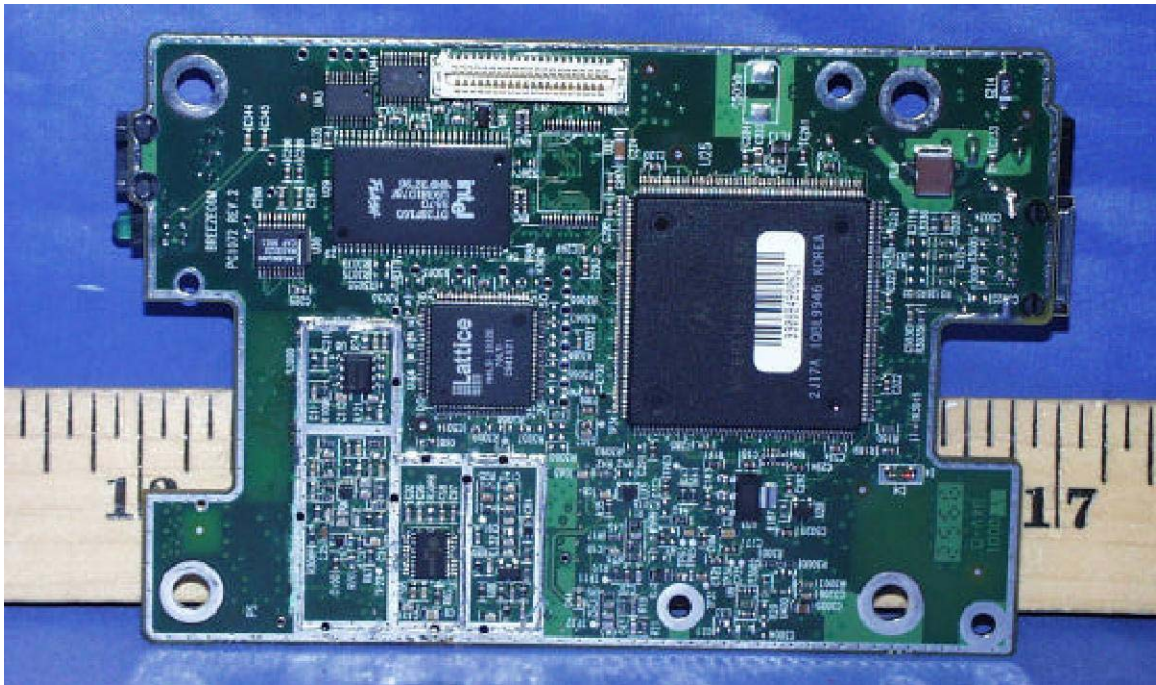

Alvarion Product Photographs

FCC ID: LKT-IF-900

Indoor unit and outdoor unit with IF cable

Indoor unit

Indoor unit

Indoor unit

Indoor unit

Indoor unit, power supply rear

Indoor unit, power supply top

Indoor unit, hub card side 1

Indoor unit, hub card side 2

IDU IF card side 1

IDU IF card side 1 can removed

IDU IF card side 2

IDU IF card side 2 cans removed

Indoor unit, ethernet cable assembly