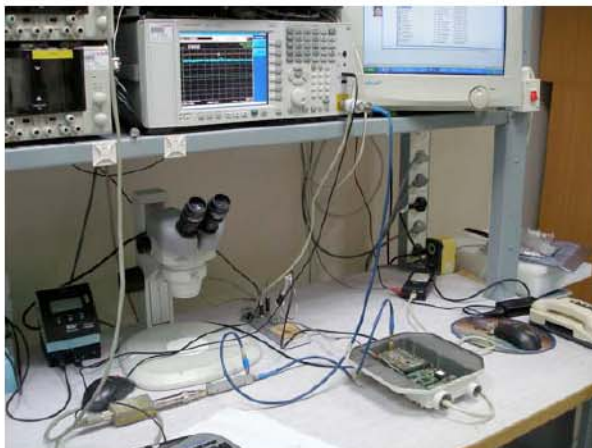

**Test report N:** 8912307852

**Title:** BreezeMax Extreme CPE 5.8

**Model:** BMAX-EXTR-CPE-DIV-1D 4.9 2-A

Page 23 of 29

FCC ID: LKT-EXTR-CPE-58

## 9. APPENDIX A

**Photo #1. RF conducted emissions test setup.**

**Photo #2. Radiated emissions test setup. Investigation test at 1m test distance.**

Test report N: 8912307852

Title: BreezeMax Extreme CPE 5.8