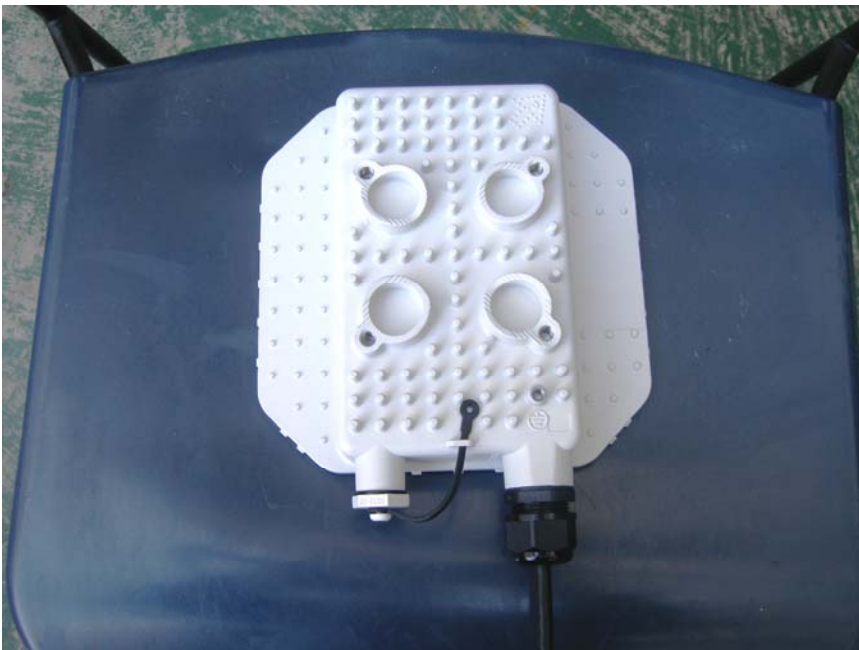

Name: BMAX-EXTR-CPE-DIV-1D-4.9-2-A
FCC ID: LKT-EXTR-CPE-58

Photo1. External view

Label location

Photo2. Rear view