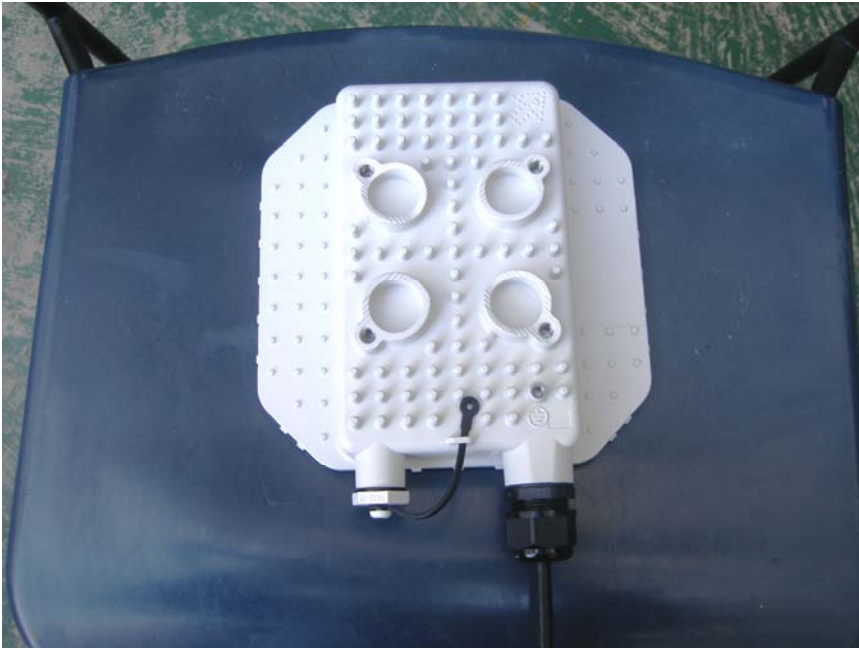

Name: BMAX-EXTR-CPE-DIV-1D-4.9-2-A
FCC ID: LKT-EXTR-CPE-50

Photo1. External view

Label location

Photo2. Rear view