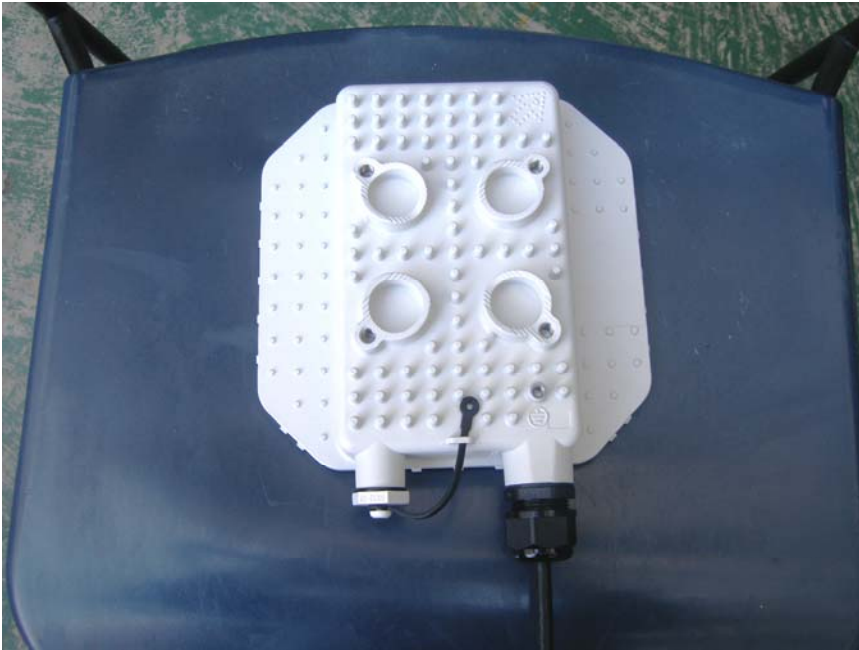

Name: BMAX-EXTR-CPE-DIV-1D-4.9-2-A
FCC ID: LKT-EXTR-CPE-50

Photo1. External view

Label location

Photo2. Rear view