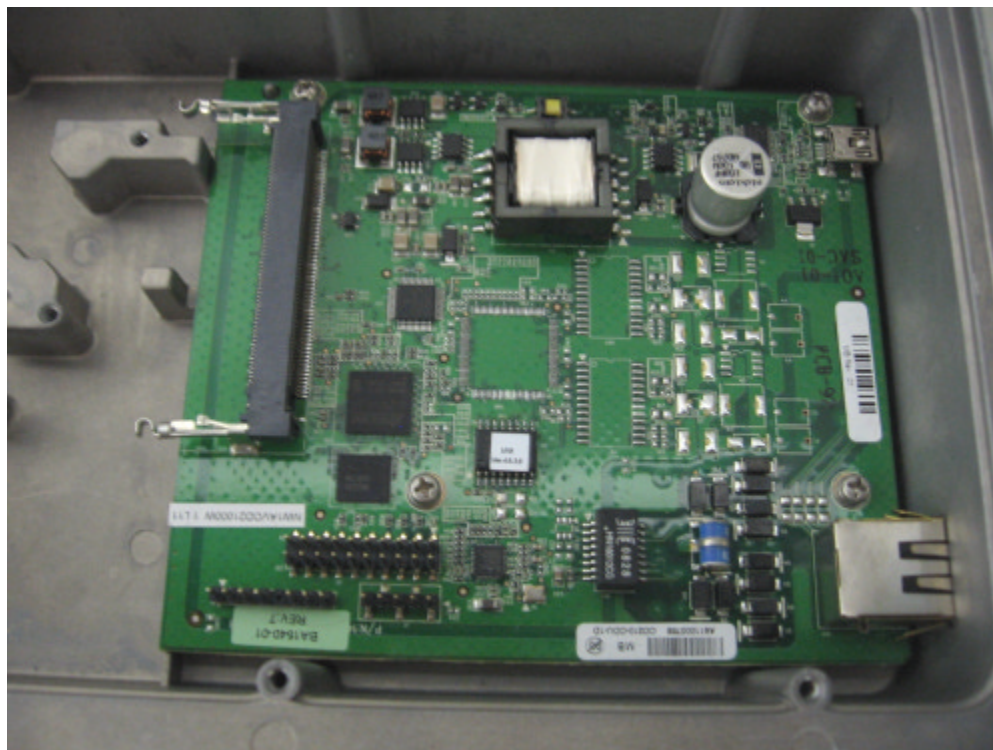

INTERNAL PHOTOGRAPHS

This document contains 7 photographs

Photograph No.1
BreezeMAX Extreme 5GHz CPE internal view with integral antenna

Photograph No.2
BreezeMAX Extreme 5GHz CPE internal view

Photograph No.3
Radio module printed circuit board front view

Photograph No.5
RF module second side without shield

Photograph No.6
Main PCB front view

Photograph No.7
Main PCB second side view