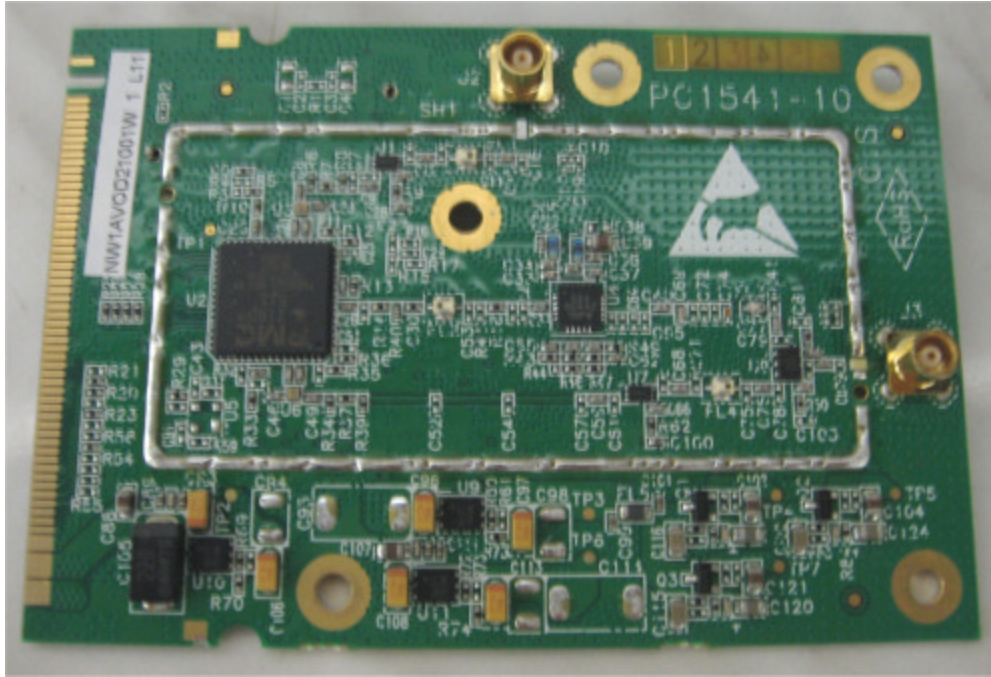

INTERNAL PHOTOGRAPHS

This document contains 7 photographs

Photograph No.1
BreezeMAX Extreme 5GHz CPE internal view with integral antenna

Photograph No.2
BreezeMAX Extreme 5GHz CPE internal view

Photograph No.3
Radio module printed circuit board front view

Photograph No.5
RF module second side without shield

Photograph No.6
Main PCB front view

Photograph No.7
Main PCB second side view