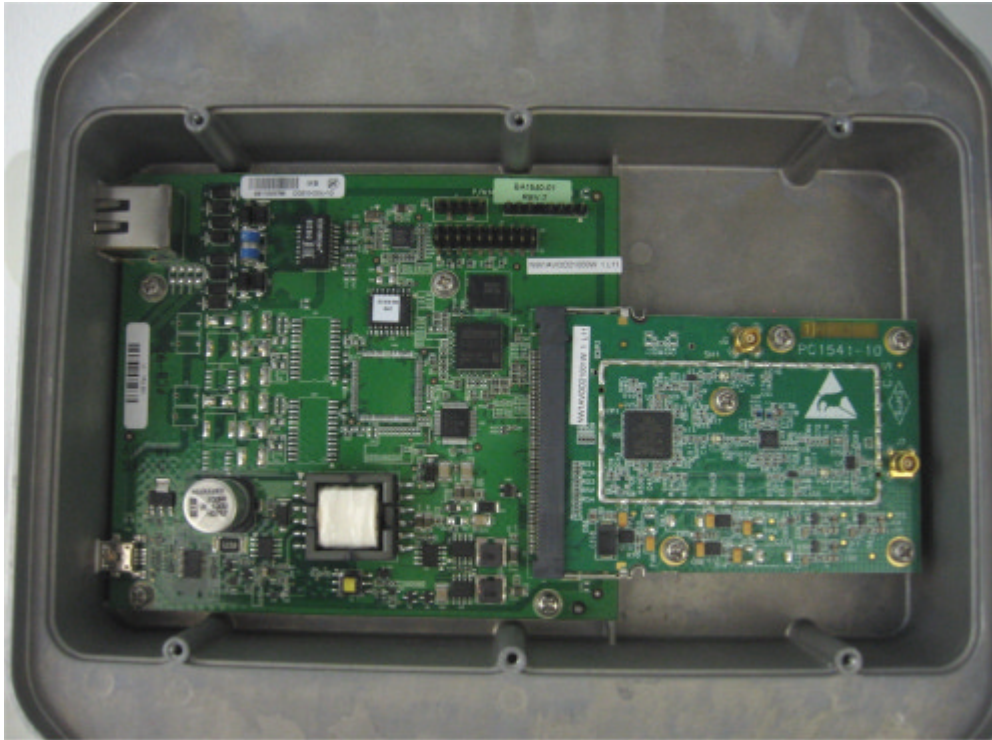

INTERNAL PHOTOGRAPHS

This document contains 7 photographs

Photograph No.1
BreezeMAX Extreme 5GHz CPE internal view with integral antenna

Photograph No.2
BreezeMAX Extreme 5GHz CPE internal view

Photograph No.3
Radio module printed circuit board front view

Photograph No.5
RF module second side without shield

Photograph No.6
Main PCB front view

Photograph No.7
Main PCB second side view