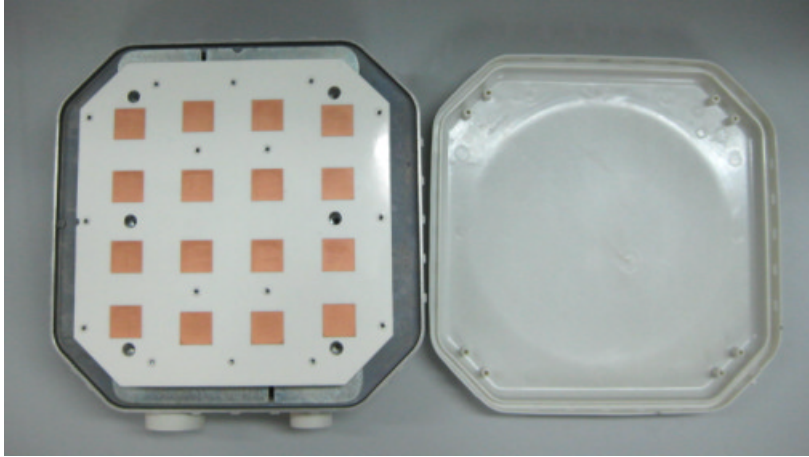

INTERNAL PHOTOGRAPHS

This document contains 7 photographs

Photograph No.1
BreezeMAX Extreme 5GHz CPE internal view with integral antenna

Photograph No.2
BreezeMAX Extreme 5GHz CPE internal view

Photograph No.3
Radio module printed circuit board front view

Photograph No.5
RF module second side without shield

Photograph No.6
Main PCB front view

Photograph No.7
Main PCB second side view