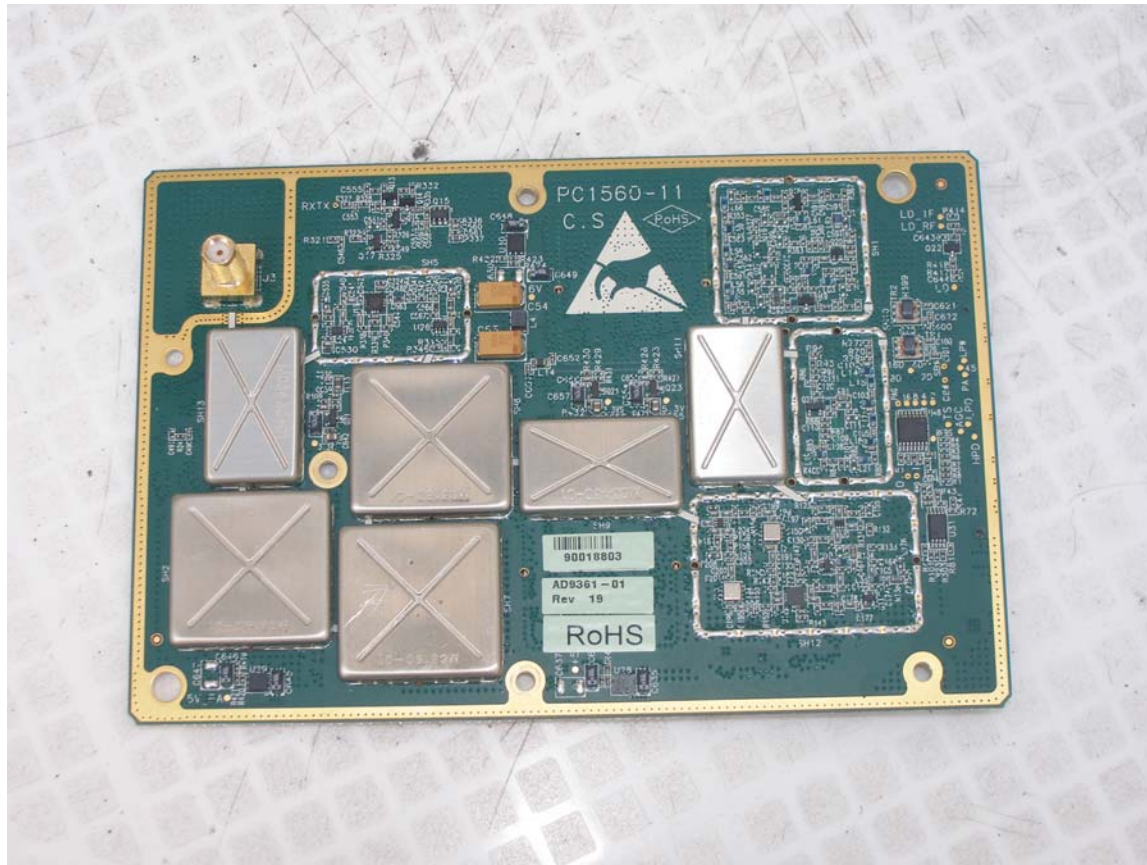

BreezeMAX Extreme Base station

FCC ID:LKT-EXTR-58

Photo1. External view

Label location

Photo2. Connectors view

Photo3. Top view, modules with covers

Photo4. view with Internal antenna assembled

Internal antenna

Photo5. Internal antenna

Photo6 View with one radio assembled

Photo7 . Digital card PCB view

Photo8. Digital card and radio with RF covers removed

Photo9. Digital card and two radio modules CS view

Photo10 Digital card CS view

Photo11 . Radio module CS view

Photo12 Radio module PS view