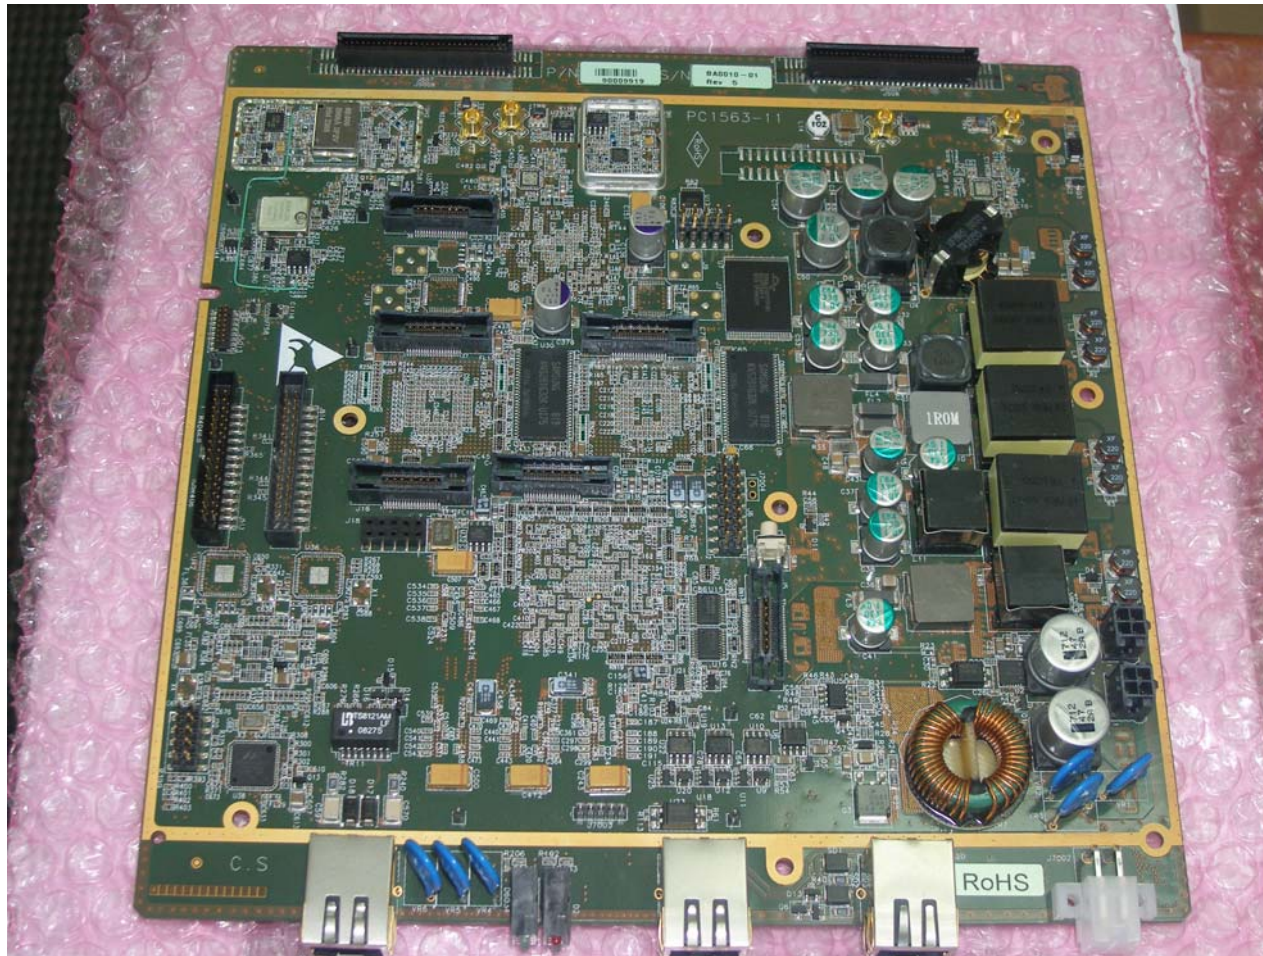

BreezeMAX Extreme Base station

FCC ID:LKT-EXTR-58

Photo1. External view

Label location

Photo2. Connectors view

Photo3. Top view, modules with covers

Photo4. view with Internal antenna assembled

Internal antenna

Photo5. Internal antenna

Photo6 View with one radio assembled

Photo7 . Digital card PCB view

Photo8. Digital card and radio with RF covers removed

Photo9. Digital card and two radio modules CS view

Photo10 Digital card CS view