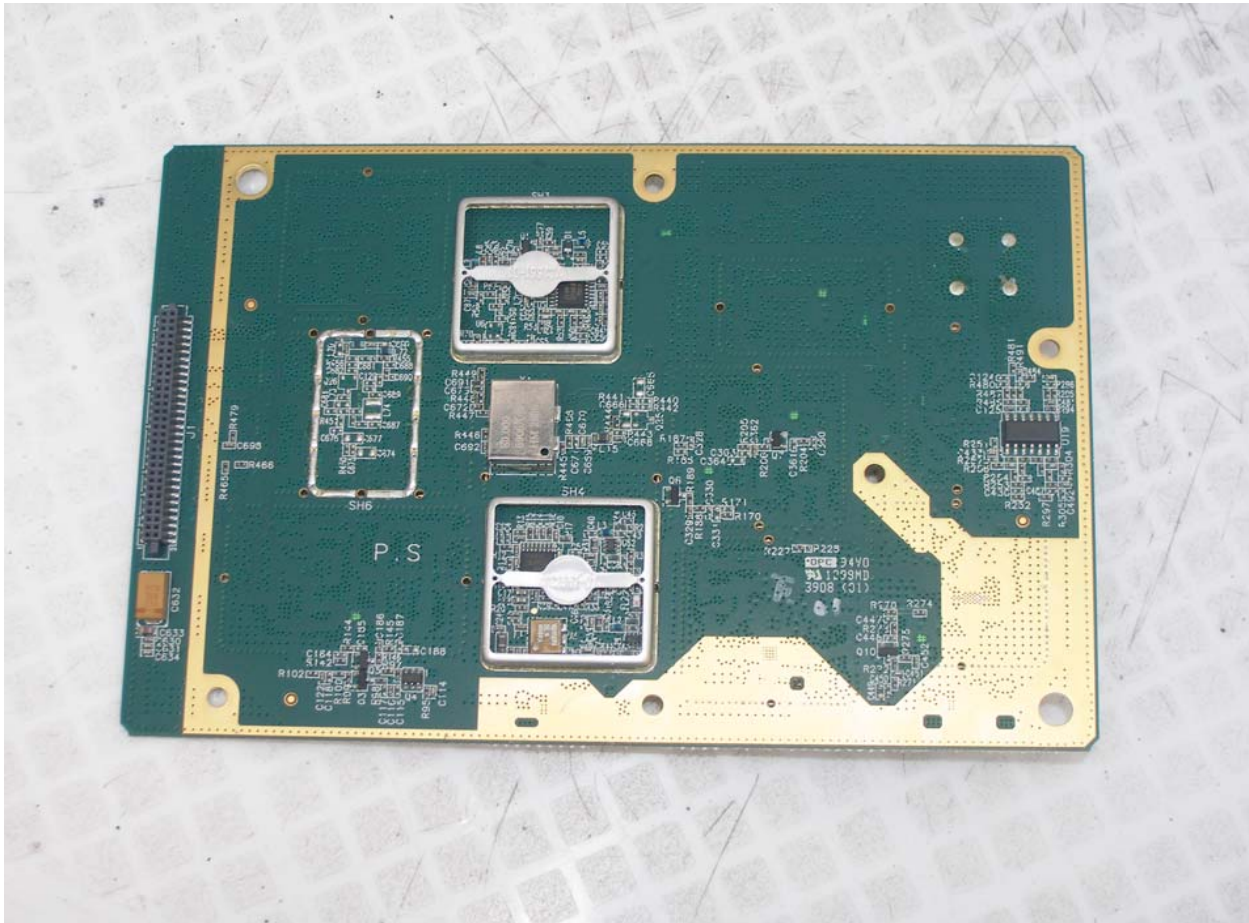

BreezeMAX Extreme Base station

FCC ID:LKT-EXTR-58

Photo1. External view

Label location

Photo2. Connectors view

Photo3. Top view, modules with covers

Photo4. view with Internal antenna assembled

Internal antenna

Photo5. Internal antenna

Photo6 View with one radio assembled

Photo7 . Digital card PCB view

Photo8. Digital card and radio with RF covers removed

Photo9. Digital card and two radio modules CS view

Photo10 Digital card CS view

Photo11 . Radio module CS view

Photo12 Radio module PS view