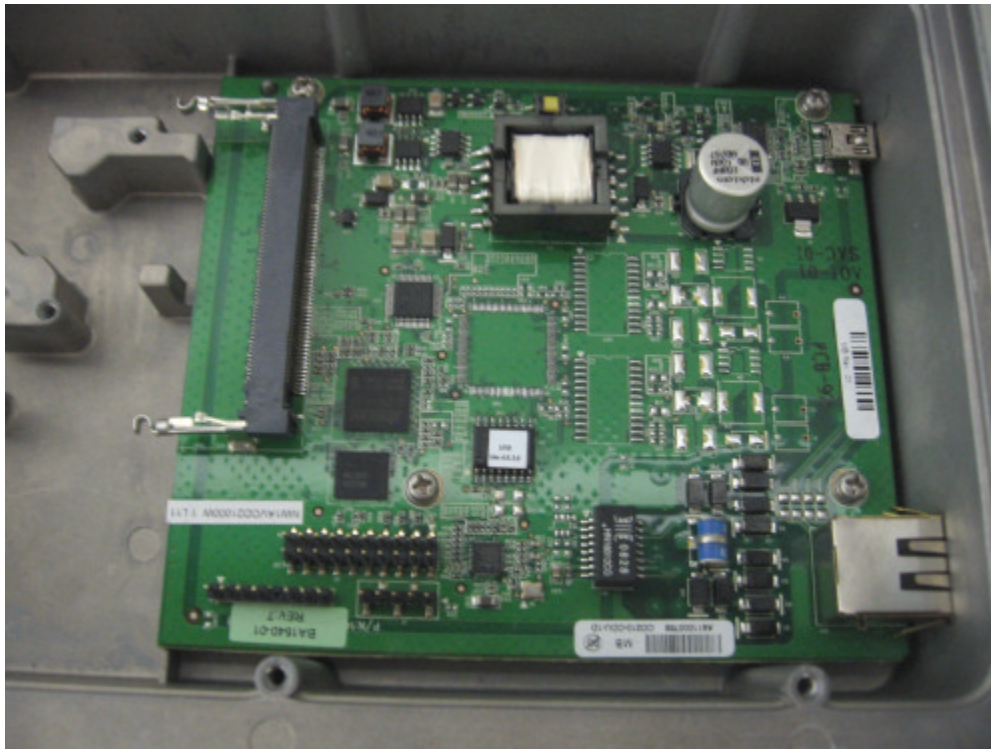

INTERNAL PHOTOGRAPHS

This document contains 7 photographs

Photograph No.1
BreezeMAX Extreme 5GHz CPE internal view with integral antenna

Photograph No.2
BreezeMAX Extreme 5GHz CPE internal view

Photograph No.3
Radio module printed circuit board front view

Photograph No.4
RF module PCB second side view

Photograph No.5
RF module second side without shield

Photograph No.6
Main PCB front view

Photograph No.7
Main PCB second side view