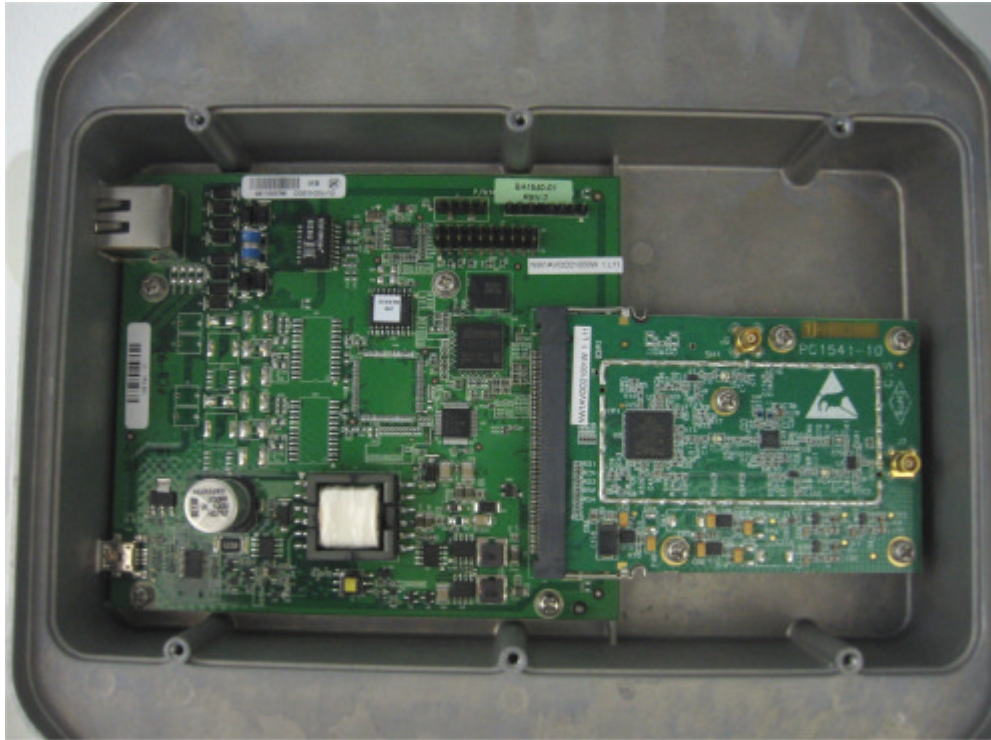

INTERNAL PHOTOGRAPHS

This document contains 7 photographs

Photograph No.1
BreezeMAX Extreme 5GHz CPE internal view with integral antenna

Photograph No.2
BreezeMAX Extreme 5GHz CPE internal view

Photograph No.3
Radio module printed circuit board front view

Photograph No.4
RF module PCB second side view

Photograph No.5
RF module second side without shield

Photograph No.6
Main PCB front view

Photograph No.7
Main PCB second side view