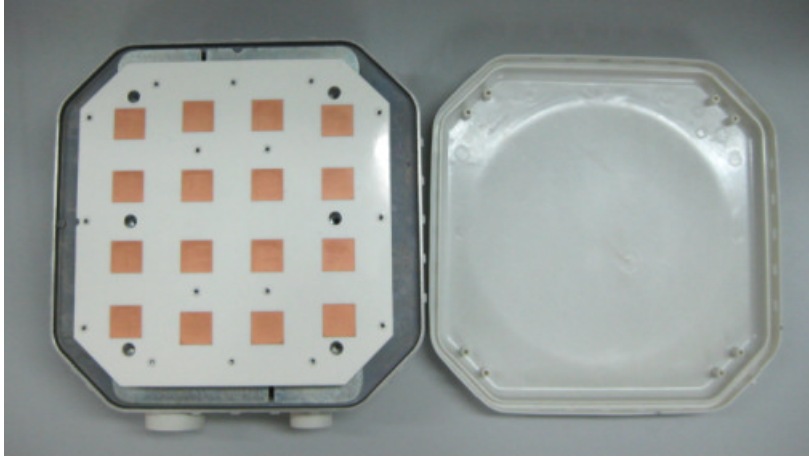

INTERNAL PHOTOGRAPHS

This document contains 7 photographs

Photograph No.1
BreezeMAX Extreme 5GHz CPE internal view with integral antenna

Photograph No.2
BreezeMAX Extreme 5GHz CPE internal view

Photograph No.3
Radio module printed circuit board front view

Photograph No.4
RF module PCB second side view

Photograph No.5
RF module second side without shield

Photograph No.6
Main PCB front view

Photograph No.7
Main PCB second side view