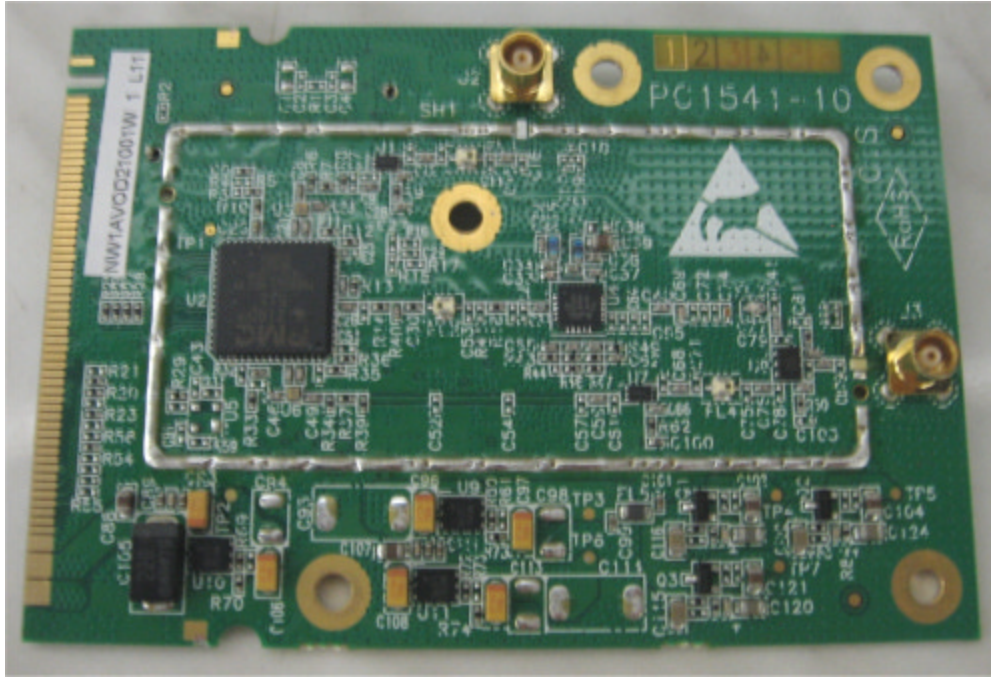

INTERNAL PHOTOGRAPHS

This document contains 7 photographs

Photograph No.1
BreezeMAX Extreme 5GHz CPE internal view with integral antenna

Photograph No.2
BreezeMAX Extreme 5GHz CPE internal view

Photograph No.3
Radio module printed circuit board front view

Photograph No.4
RF module PCB second side view

Photograph No.5
RF module second side without shield

Photograph No.6
Main PCB front view

Photograph No.7
Main PCB second side view