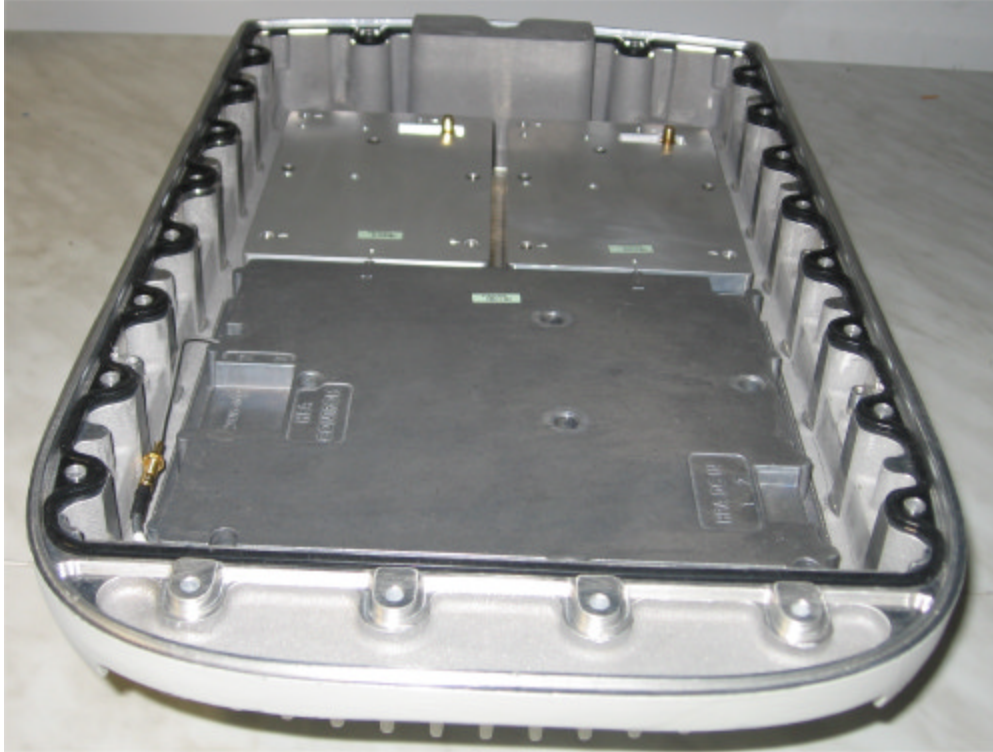

INTERNAL PHOTOGRAPHS

This document contains 10 photographs

Photograph No.1
BreezeMAX Extreme 4.9GHz base station internal view with integral antenna installed

Photograph No.2
BreezeMAX Extreme 4.9GHz base station internal view

Photograph No3
BreezeMAX Extreme 4.9GHz base station radio modules

Photograph No.4
Radio module view without cover

Photograph No.5
Radio module printed circuit board front view

Photograph No.6
Radio module printed circuit board front view with shields removed