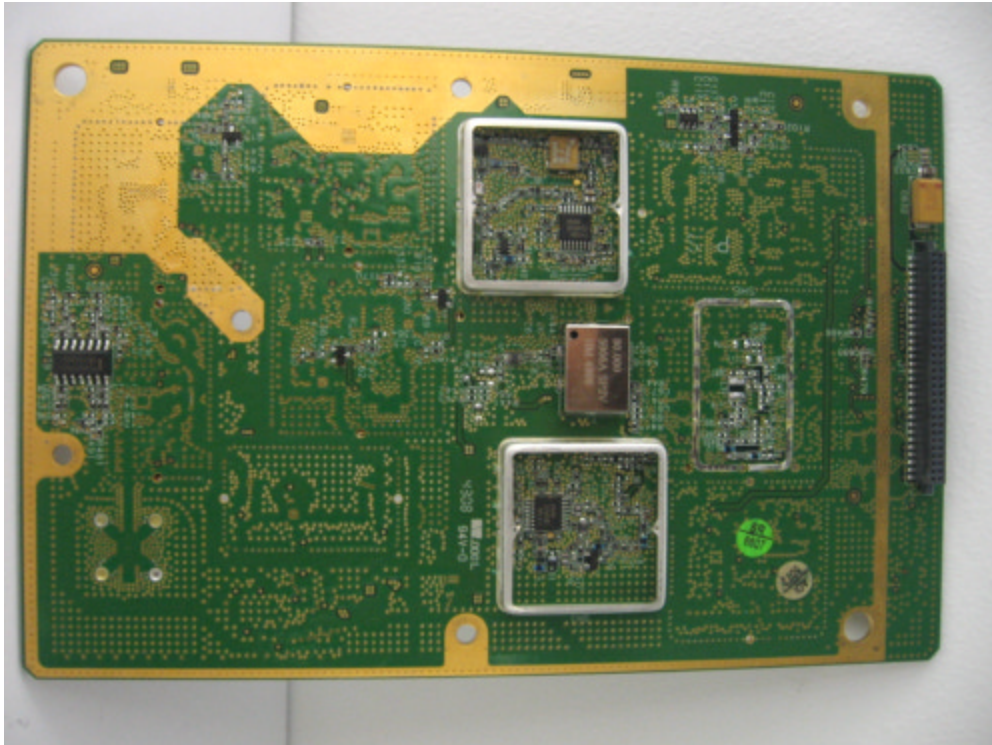

INTERNAL PHOTOGRAPHS

This document contains 10 photographs

Photograph No.1
BreezeMAX Extreme 4.9GHz base station internal view with integral antenna installed

Photograph No.2
BreezeMAX Extreme 4.9GHz base station internal view

Photograph No3
BreezeMAX Extreme 4.9GHz base station radio modules

Photograph No.4
Radio module view without cover

Photograph No.5
Radio module printed circuit board front view

Photograph No.6
Radio module printed circuit board front view with shields removed

Photograph No.7
RF module PCB second side view

Photograph No.8
RF module second side without shields

Photograph No.9
Digital PCB front view

Photograph No.10
Digital PCB second side view