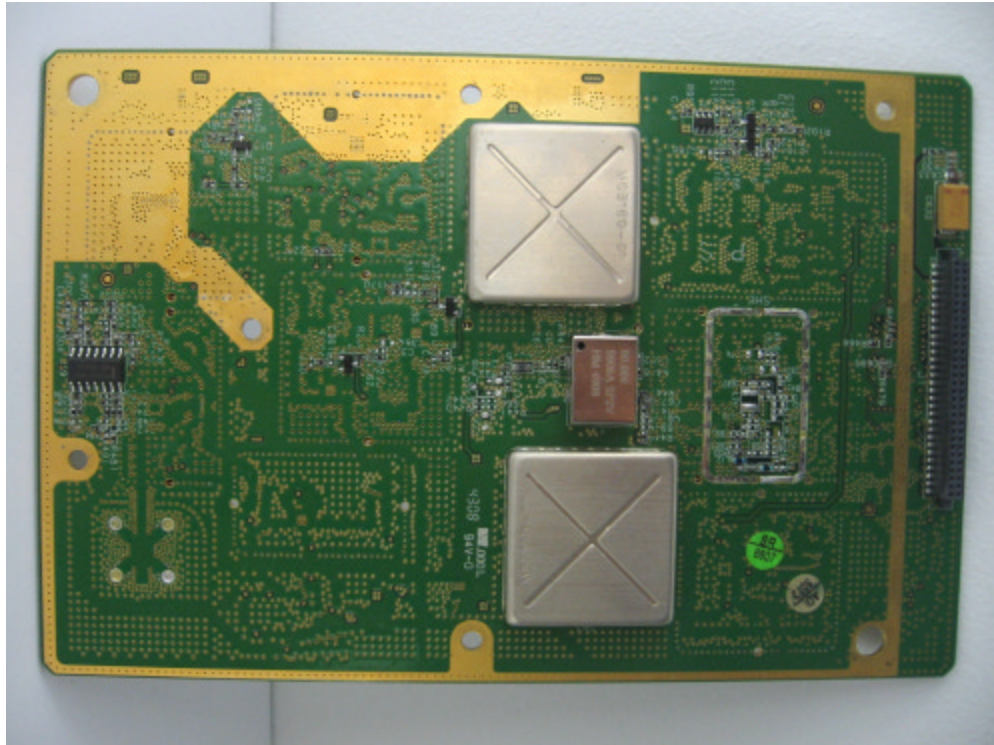

INTERNAL PHOTOGRAPHS

This document contains 10 photographs

Photograph No.1
BreezeMAX Extreme 4.9GHz base station internal view with integral antenna installed

Photograph No.2
BreezeMAX Extreme 4.9GHz base station internal view

Photograph No3
BreezeMAX Extreme 4.9GHz base station radio modules

Photograph No.4
Radio module view without cover

Photograph No.5
Radio module printed circuit board front view

Photograph No.6
Radio module printed circuit board front view with shields removed

Photograph No.7
RF module PCB second side view

Photograph No.8
RF module second side without shields

Photograph No.9
Digital PCB front view

Photograph No.10
Digital PCB second side view