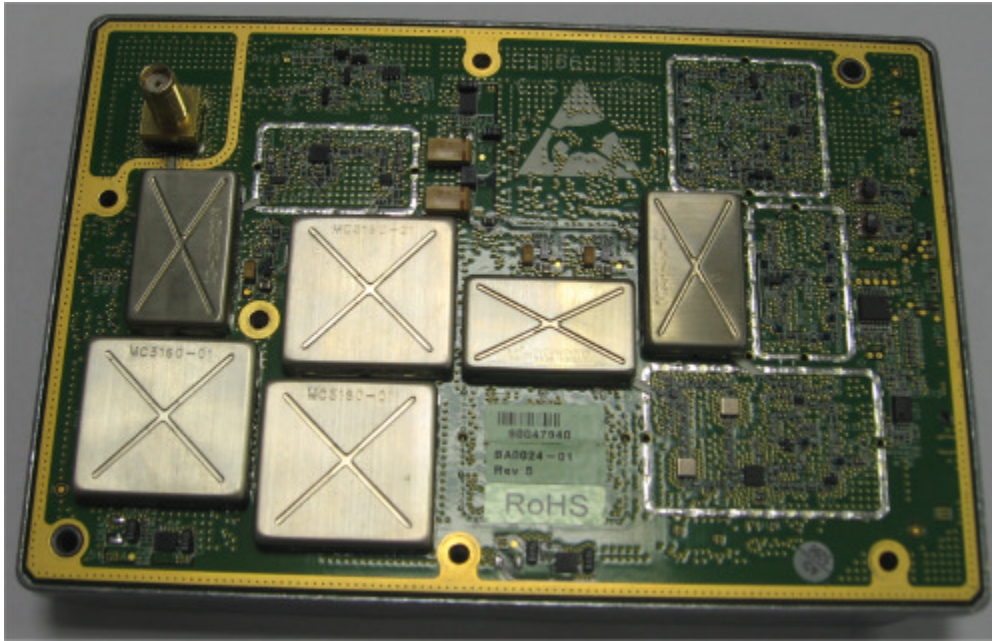

INTERNAL PHOTOGRAPHS

This document contains 10 photographs

Photograph No.1
BreezeMAX Extreme 4.9GHz base station internal view with integral antenna installed

Photograph No.2
BreezeMAX Extreme 4.9GHz base station internal view

Photograph No3
BreezeMAX Extreme 4.9GHz base station radio modules

Photograph No.4
Radio module view without cover

Photograph No.5
Radio module printed circuit board front view

Photograph No.6
Radio module printed circuit board front view with shields removed