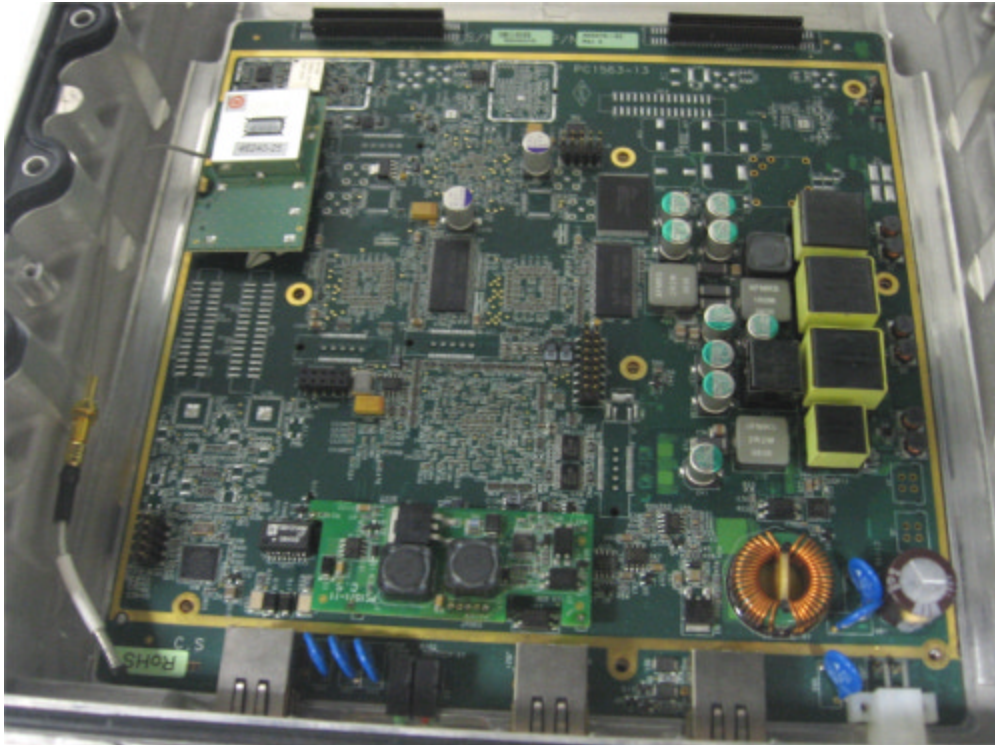

Photograph No.9
Digital PCB front view