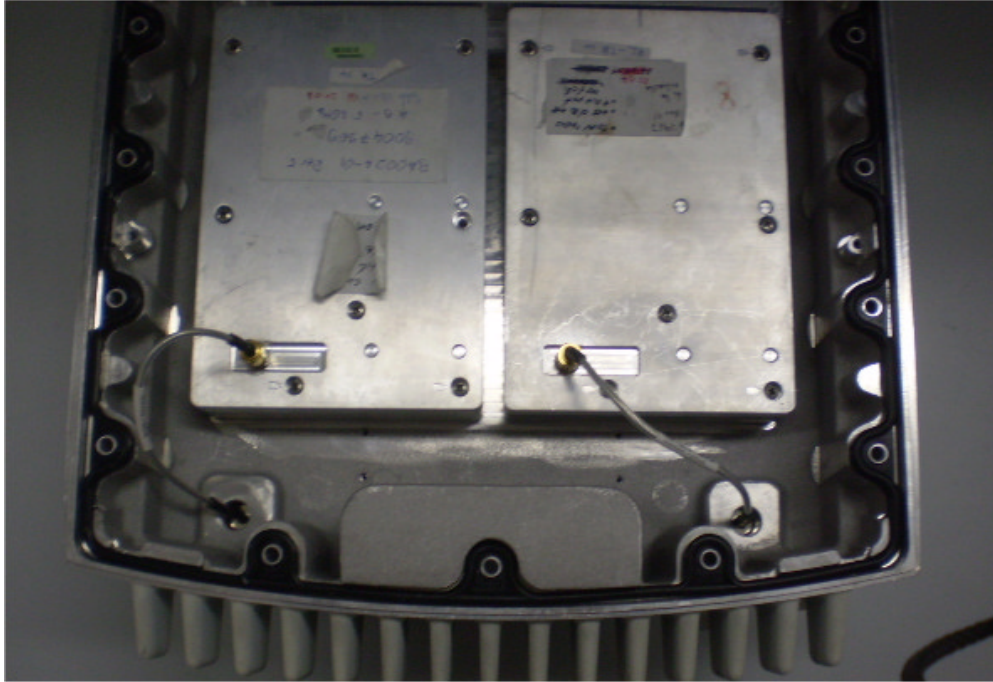

INTERNAL PHOTOGRAPHS

This document contains 10 photographs

Photograph No.1
BreezeMAX Extreme 4.9GHz base station internal view with integral antenna installed

Photograph No.2
BreezeMAX Extreme 4.9GHz base station internal view

Photograph No3
BreezeMAX Extreme 4.9GHz base station radio modules

Photograph No.4
Radio module view without cover

Photograph No.5
Radio module printed circuit board front view

Photograph No.6
Radio module printed circuit board front view with shields removed