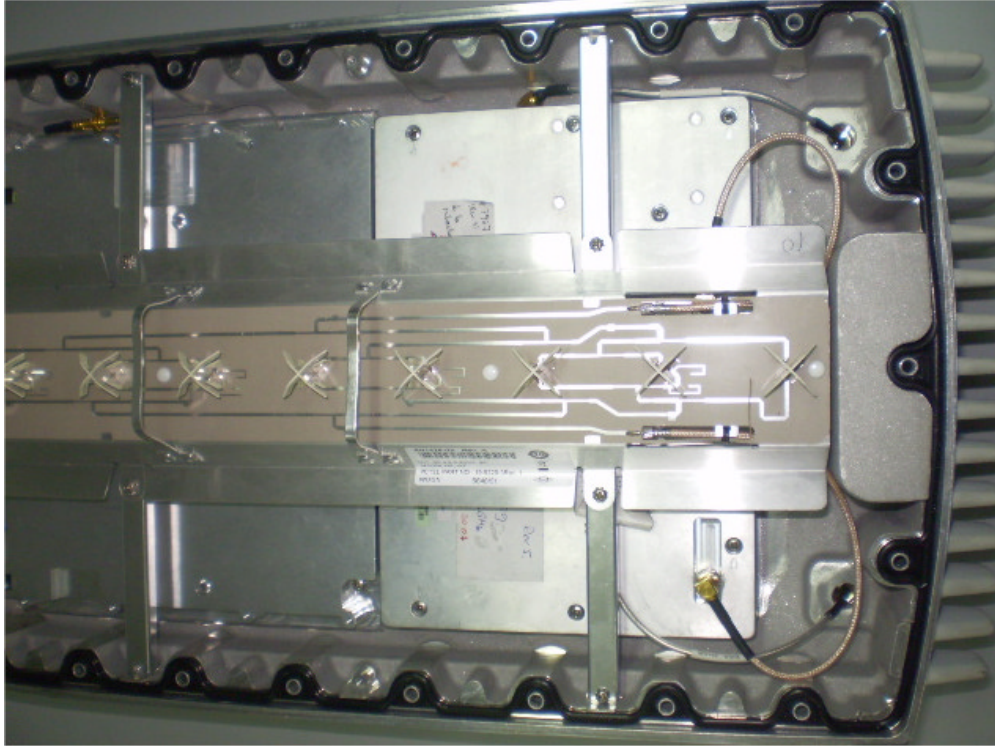

INTERNAL PHOTOGRAPHS

This document contains 10 photographs

Photograph No.1
BreezeMAX Extreme 4.9GHz base station internal view with integral antenna installed

Photograph No.2
BreezeMAX Extreme 4.9GHz base station internal view

Photograph No3
BreezeMAX Extreme 4.9GHz base station radio modules

Photograph No.4
Radio module view without cover

Photograph No.5
Radio module printed circuit board front view

Photograph No.6
Radio module printed circuit board front view with shields removed