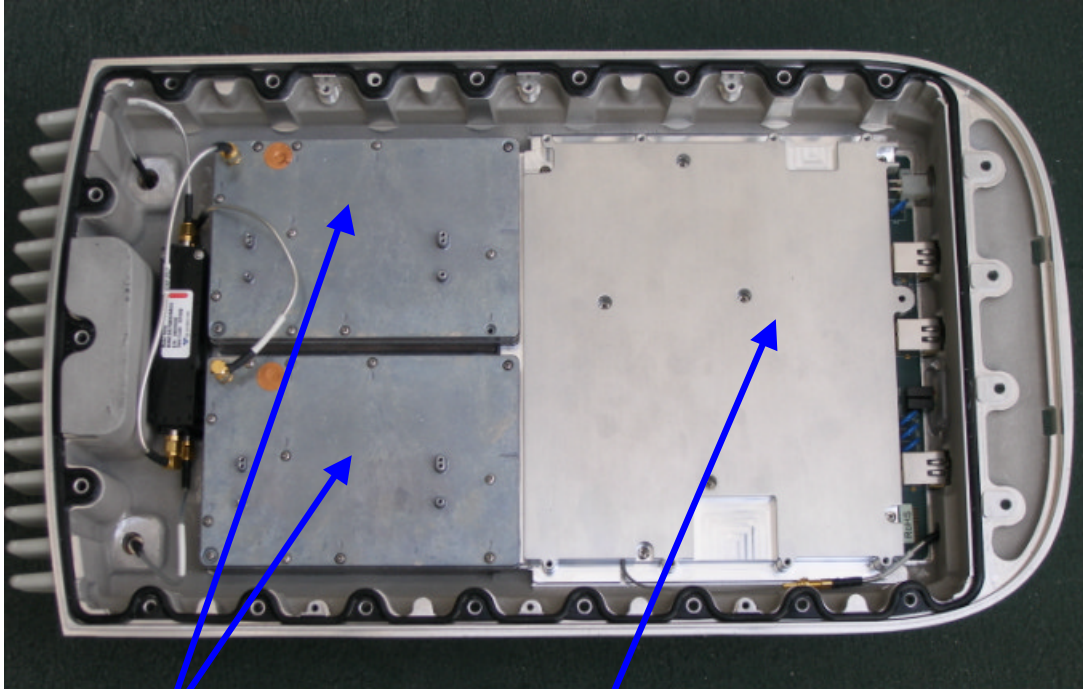

INTERNAL PHOTOGRAPHS

This document contains 10 photographs

Photograph No.1
BreezeMAX Extreme 3.65 base station internal view with integral antenna installed

Photograph No.2
BreezeMAX Extreme 3.65 base station internal view

Radio modules

Digital card

Photograph No.3
Radio module bottom view

Photograph No.4
Radio module view without cover and shields

Photograph No.5
Radio module printed circuit board front view

Photograph No.6
Radio module printed circuit board front view with shields removed