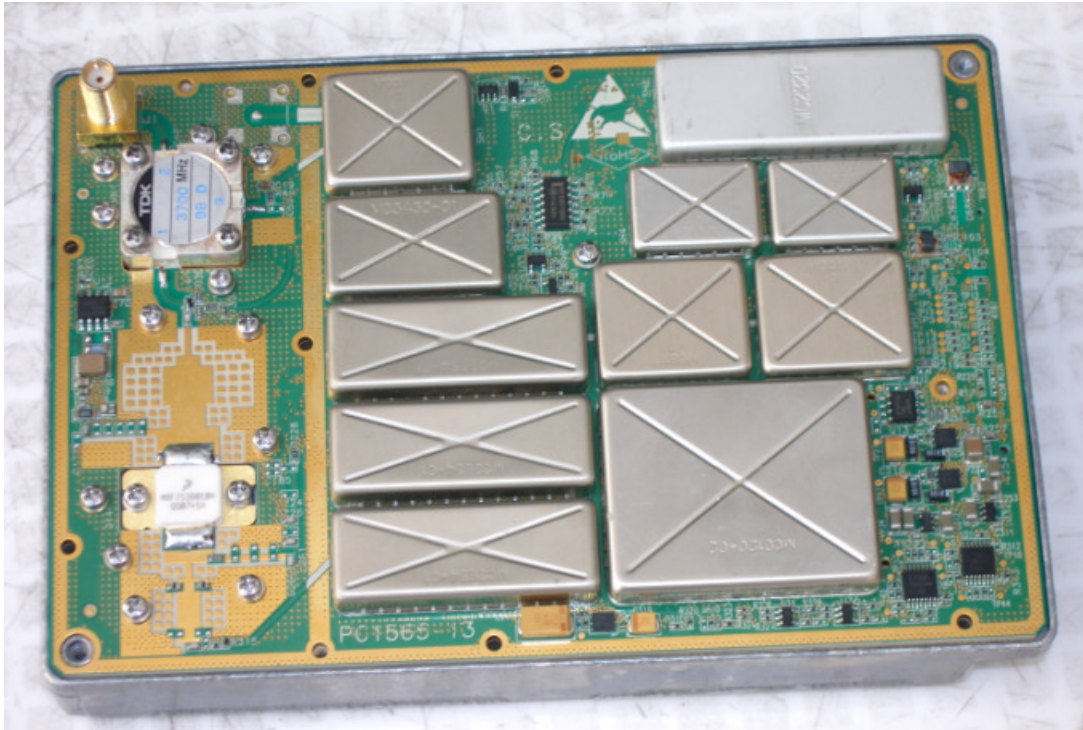

INTERNAL PHOTOGRAPHS

This document contains 10 photographs

Photograph No.1
BreezeMAX Extreme 3.65 base station internal view with integral antenna installed

Photograph No.2
BreezeMAX Extreme 3.65 base station internal view

Radio modules

Digital card

Photograph No.3
Radio module bottom view

Photograph No.4
Radio module view without cover and shields

Photograph No.5
Radio module printed circuit board front view

Photograph No.6
Radio module printed circuit board front view with shields removed