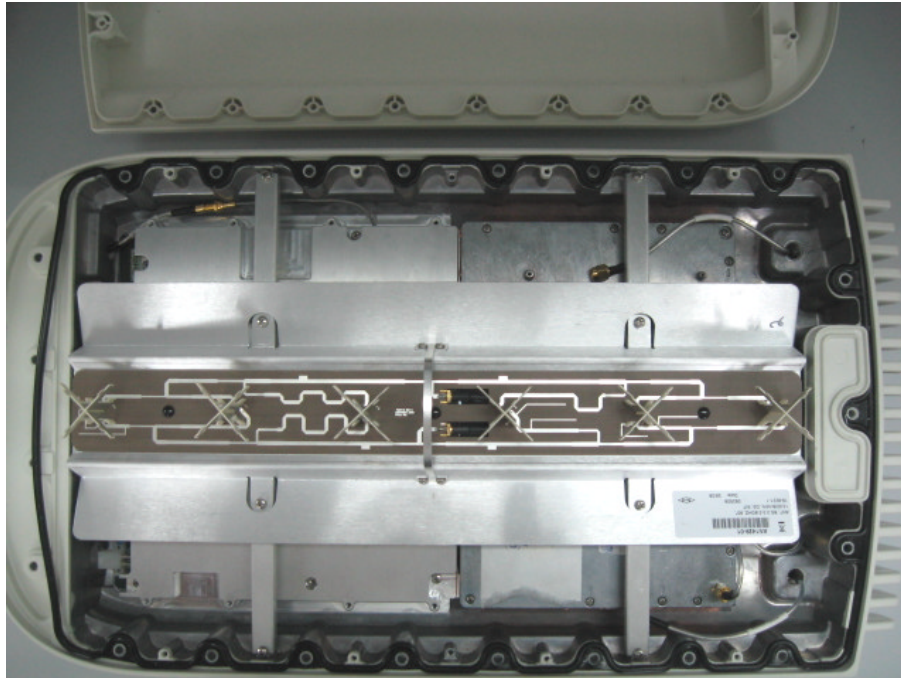

INTERNAL PHOTOGRAPHS

This document contains 10 photographs

Photograph No.1
BreezeMAX Extreme 3.65 base station internal view with integral antenna installed

Photograph No.2
BreezeMAX Extreme 3.65 base station internal view

Radio modules

Digital card

Photograph No.3
Radio module bottom view

Photograph No.4
Radio module view without cover and shields

Photograph No.5
Radio module printed circuit board front view

Photograph No.6
Radio module printed circuit board front view with shields removed