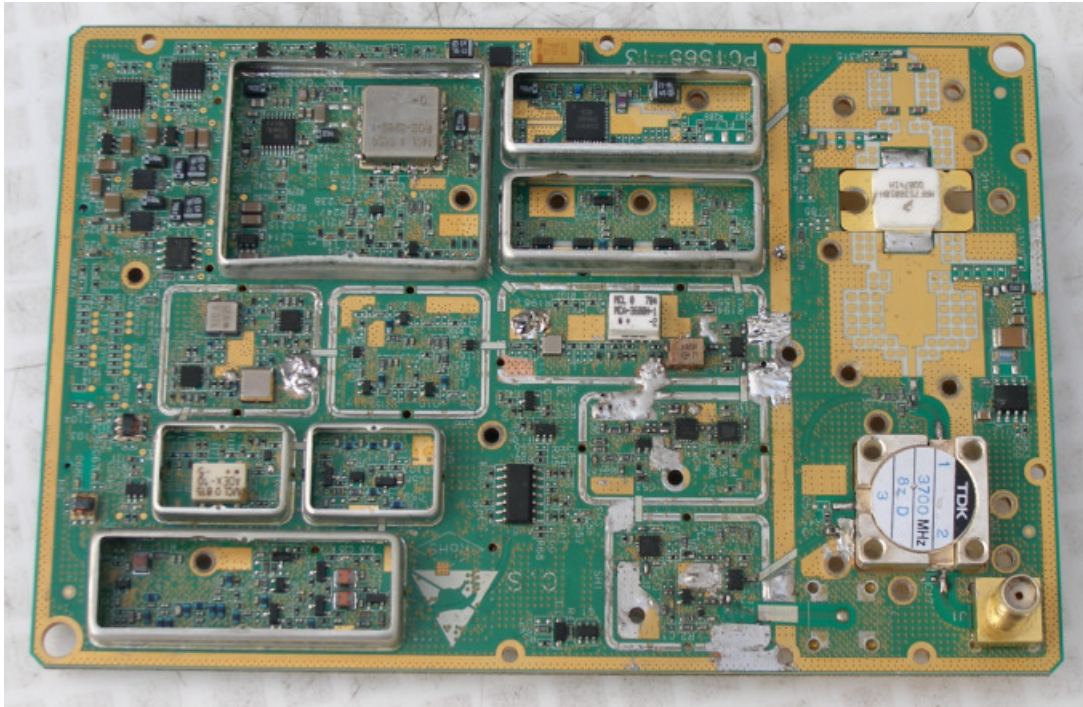

INTERNAL PHOTOGRAPHS

This document contains 10 photographs

Photograph No.1
BreezeMAX Extreme 3.65 base station internal view with integral antenna installed

Photograph No.2
BreezeMAX Extreme 3.65 base station internal view

Radio modules

Digital card

Photograph No.3
Radio module bottom view

Photograph No.4
Radio module view without cover and shields

Photograph No.5
Radio module printed circuit board front view

Photograph No.6
Radio module printed circuit board front view with shields removed

Photograph No.7
RF module PCB second side view

Photograph No.8
RF module second side without shields

Photograph No.9
Digital PCB front view

Photograph No.10
Digital PCB second side view