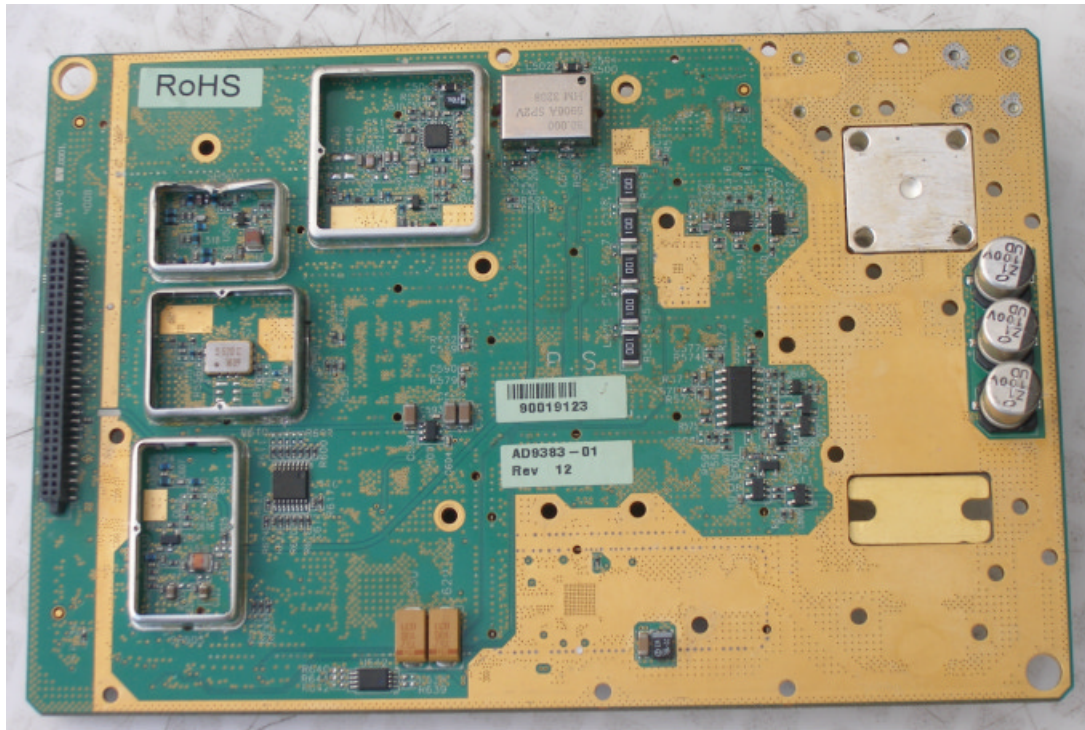

INTERNAL PHOTOGRAPHS

This document contains 10 photographs

Photograph No.1
BreezeMAX Extreme 3.65 base station internal view with integral antenna installed

Photograph No.2
BreezeMAX Extreme 3.65 base station internal view

Radio modules

Digital card

Photograph No.3
Radio module bottom view

Photograph No.4
Radio module view without cover and shields

Photograph No.5
Radio module printed circuit board front view

Photograph No.6
Radio module printed circuit board front view with shields removed

Photograph No.7
RF module PCB second side view

Photograph No.8
RF module second side without shields

Photograph No.9
Digital PCB front view

Photograph No.10
Digital PCB second side view