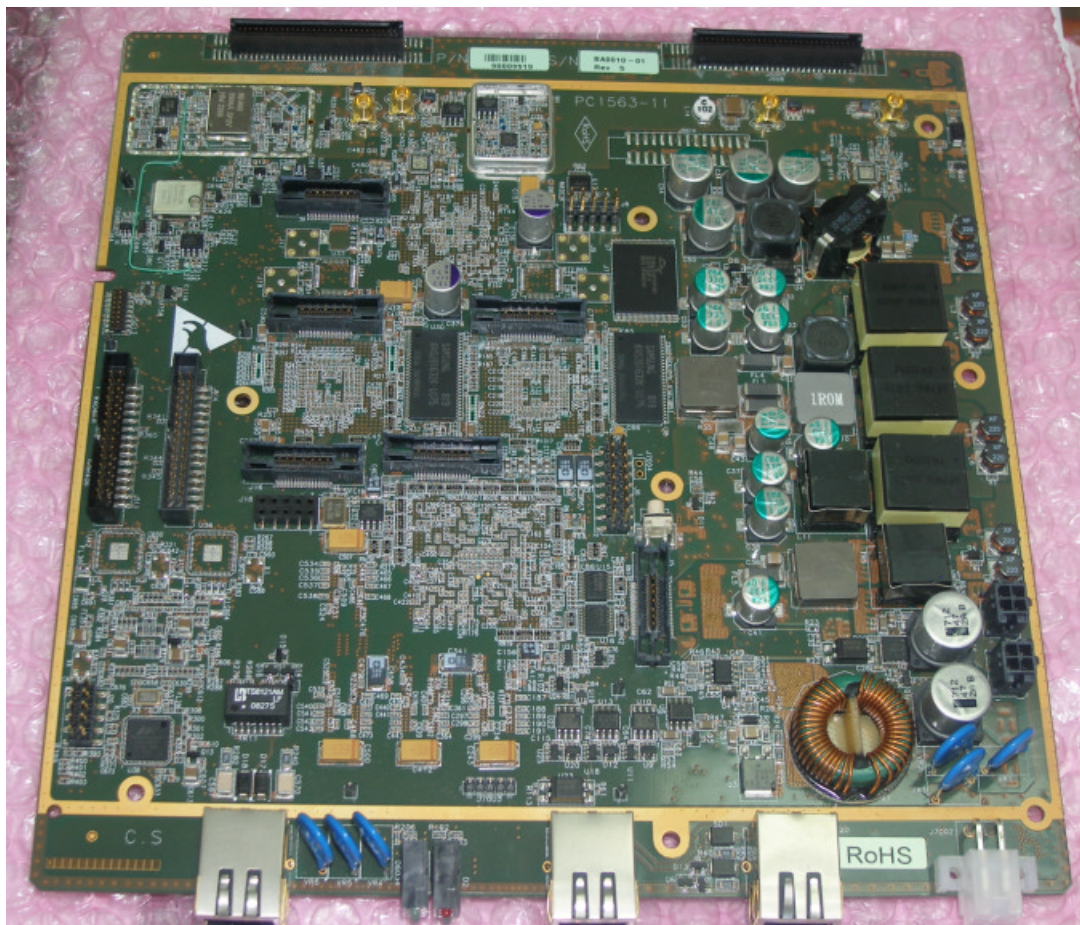

INTERNAL PHOTOGRAPHS

This document contains 10 photographs

Photograph No.1
BreezeMAX Extreme 3.65 base station internal view with integral antenna installed

Photograph No.2
BreezeMAX Extreme 3.65 base station internal view

Radio modules

Digital card

Photograph No.3
Radio module bottom view

Photograph No.4
Radio module view without cover and shields

Photograph No.5
Radio module printed circuit board front view

Photograph No.6
Radio module printed circuit board front view with shields removed

Photograph No.7
RF module PCB second side view

Photograph No.8
RF module second side without shields

Photograph No.9
Digital PCB front view

Photograph No.10
Digital PCB second side view