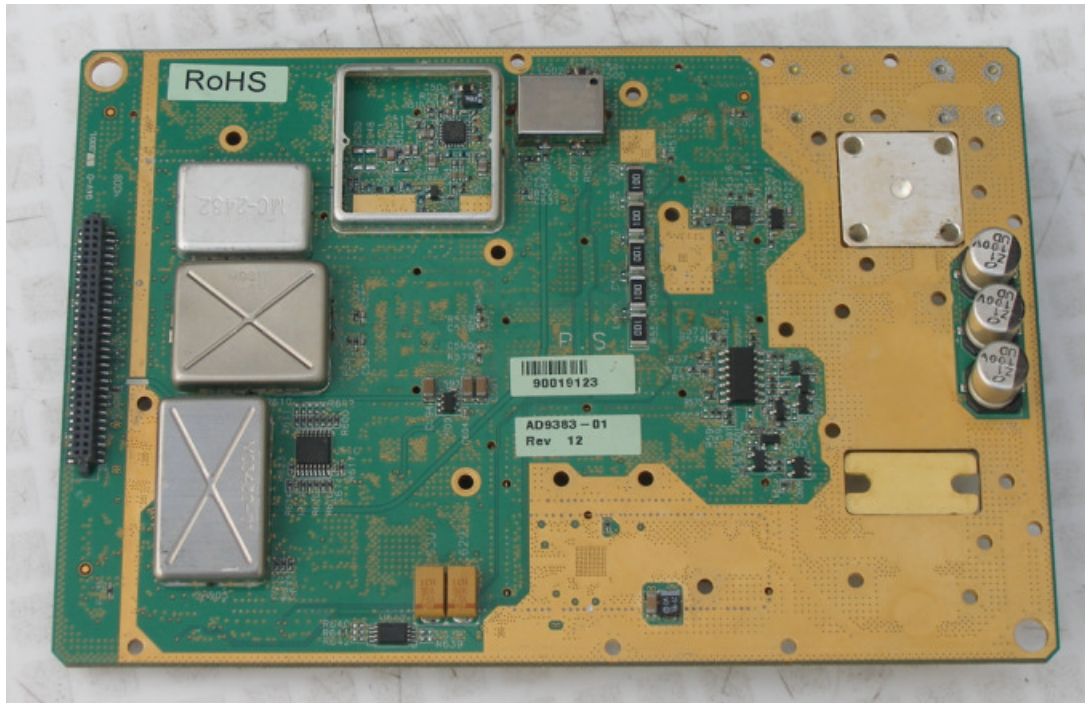

Photograph No.7
RF module PCB second side view