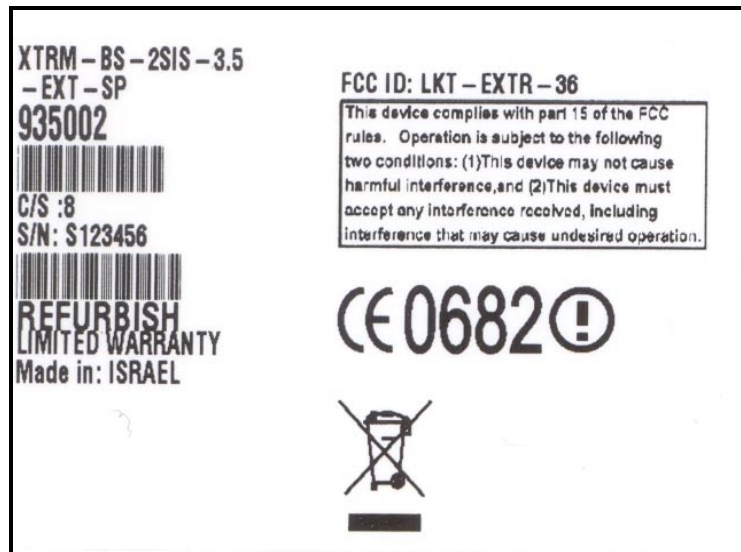

Label

The label shown below is affixed on the side panel of the BreezeMAX Extreme 3.65 base station. The label material is PVC with a permanent adhesive.

Label location

Label with FCC ID:LKT-EXTR-36 location