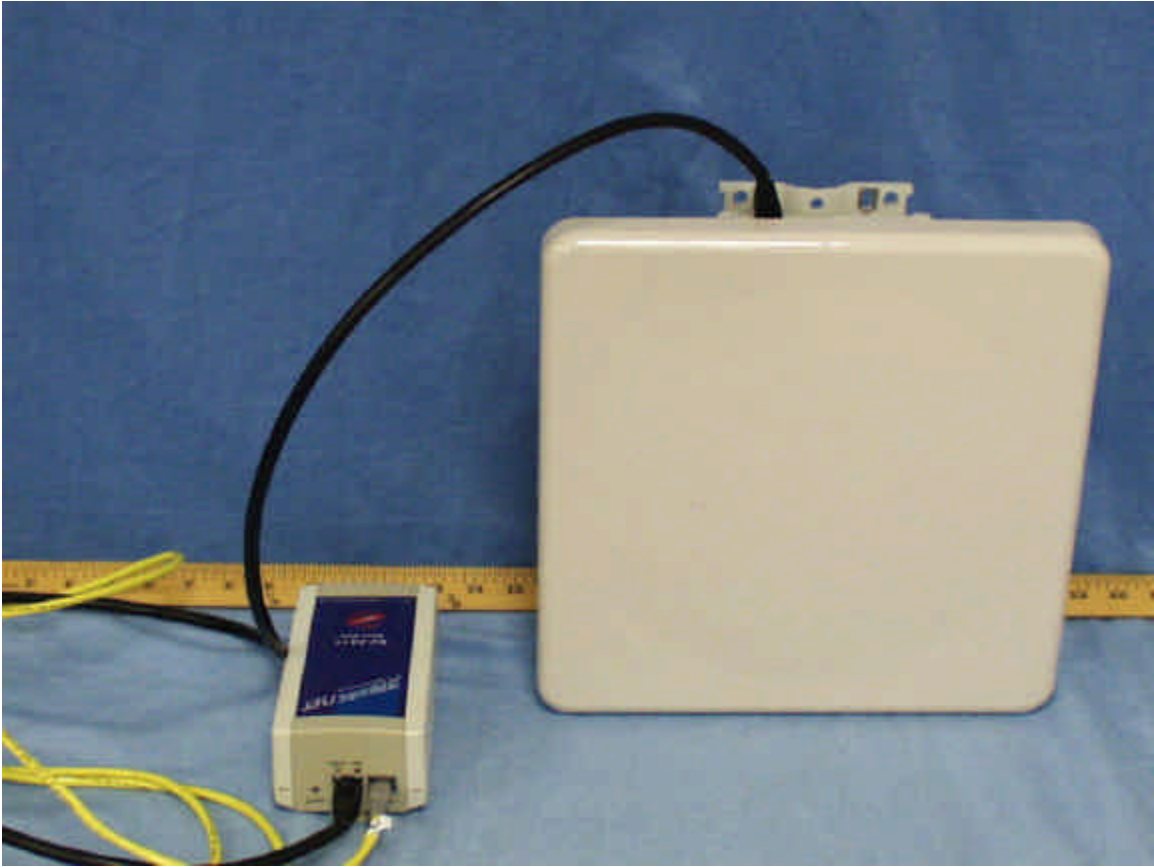

Indoor and Outdoor Units, Base Station (BU) Configuration

Outdoor radio unit, Base Station (BU) Configuration

Outdoor radio unit, Base Station (BU) Configuration

Outdoor radio unit, Base Station (BU) Configuration

Outdoor radio unit, Base Station (BU) Configuration

Indoor and Outdoor unit, CPE (SU) Configuration

Outdoor unit, CPE (SU) Configuration

Alvarion 5.8 GHz Spread Spectrum

FCC ID: LKT-DS58

Outdoor unit, CPE (SU) Configuration