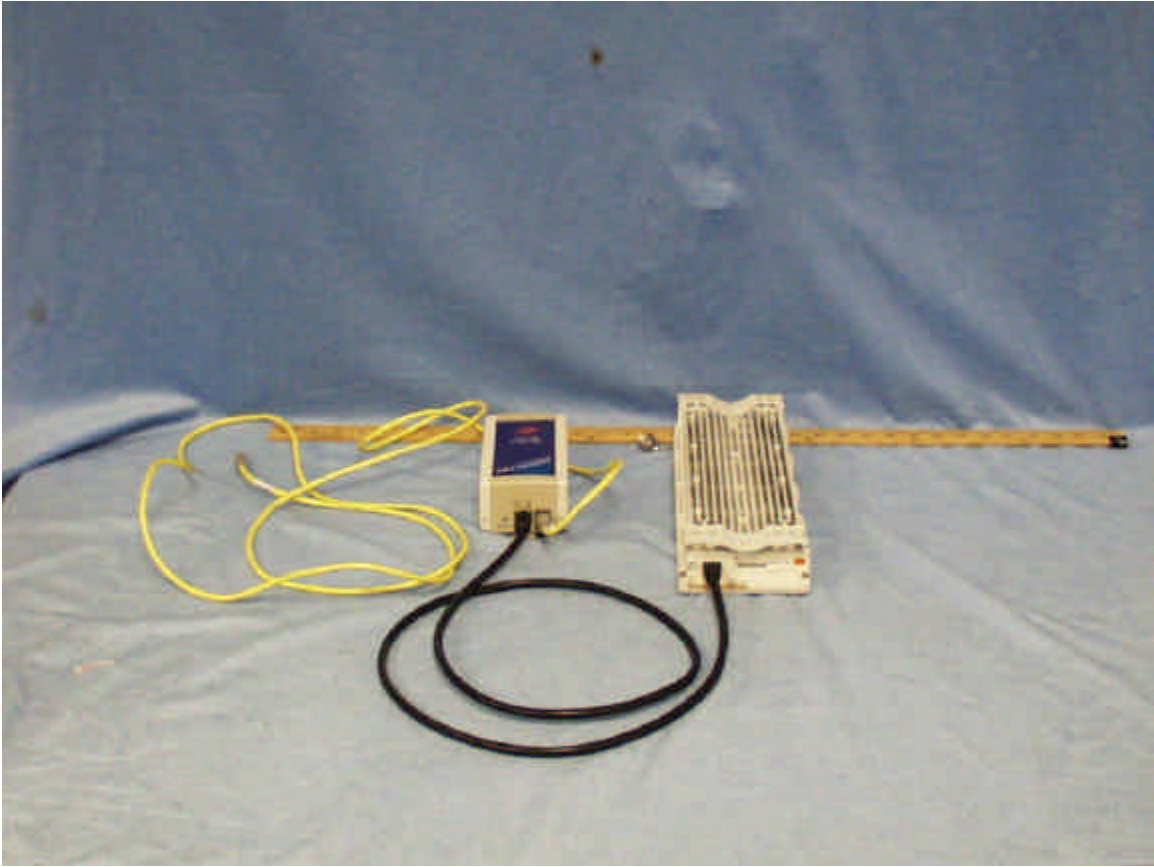

Indoor and Outdoor Units, Base Station (BU) Configuration

Outdoor radio unit, Base Station (BU) Configuration

Outdoor radio unit, Base Station (BU) Configuration

Outdoor radio unit, Base Station (BU) Configuration

Outdoor radio unit, Base Station (BU) Configuration

Indoor and Outdoor unit, CPE (SU) Configuration

Outdoor unit, CPE (SU) Configuration

Alvarion 5.8 GHz Spread Spectrum

FCC ID: LKT-DS58

Outdoor unit, CPE (SU) Configuration