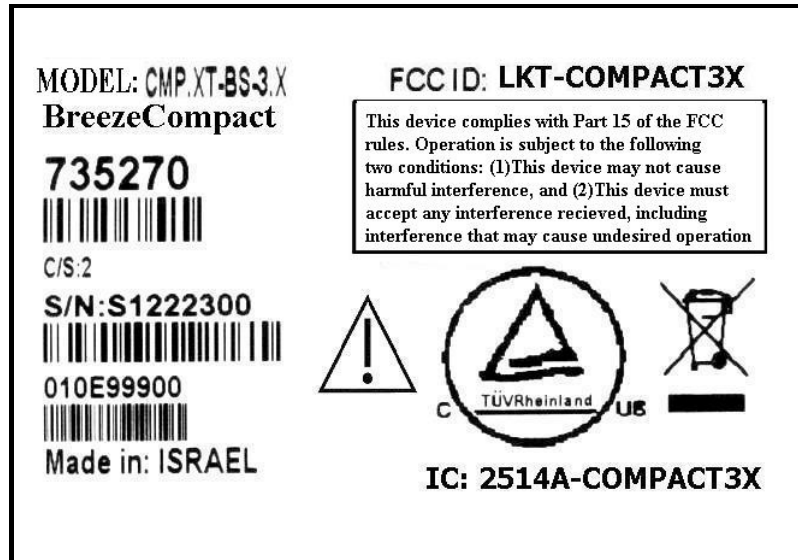

### Label

The label shown below is affixed on the side panel of the BreezeCOMPACT base station.  
The label material is PVC with a permanent adhesive.

### Label location

Label location