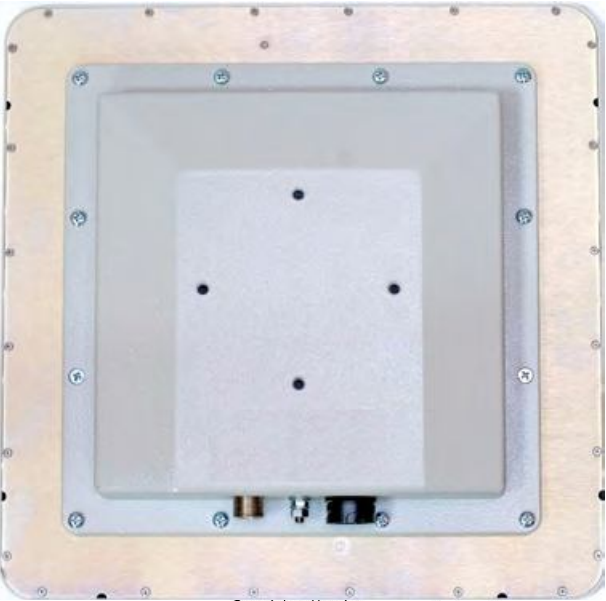

BNB 130 - Integral

BU/RB-B-130-5X

BNB 130Mbps - Freq. 4.9GHz/5.8GHz Integral Antenna