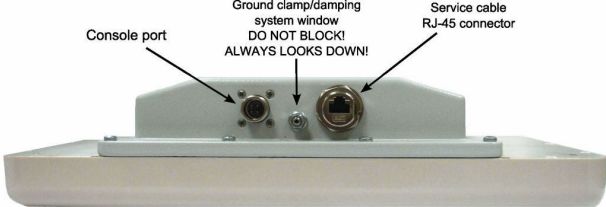

GigE – It means Giga Ethernet on the LAN Port for the user.

All models are same product HW with different configuration which controlled by SW only.

Alvarion Model name	Alvarion Product Description	External photo	Internal photo
BNB 300 - Integral			
BU/RB-B-300-5X	BNB 300Mbps-Freq.4.9GHz/5.8GHz Integral Antenna.	 <p style="text-align: center;">Console port Ground clamp/damping system window DO NOT BLOCK! ALWAYS LOOKS DOWN! Service cable RJ-45 connector</p>	
BU/RB-B-300-5X- GigE	BNB 300Mbps-Freq.4.9GHz/5.8GHz integral Antenna. GigE		

BNB 130 - Integral

BU/RB-B-130-5X

BNB 130Mbps - Freq. 4.9GHz/5.8GHz Integral Antenna

BU/RB-B-130-5X-
GigE

BNB 130Mbps - Freq. 4.9GHz / 5.8GHz integral Antenna. GigE

BNB 300 - External

<p>BU/RB-B-300D-5X</p>	<p>BNB 300Mbps Freq. 4.9GHz/5.8GHz with External Antenna.</p>
<p>BU/RB-B-300D-5X-GigE</p>	<p>BNB 300Mbps Freq.4.9GHz/5.8GHz with External Antenna , GigE</p>