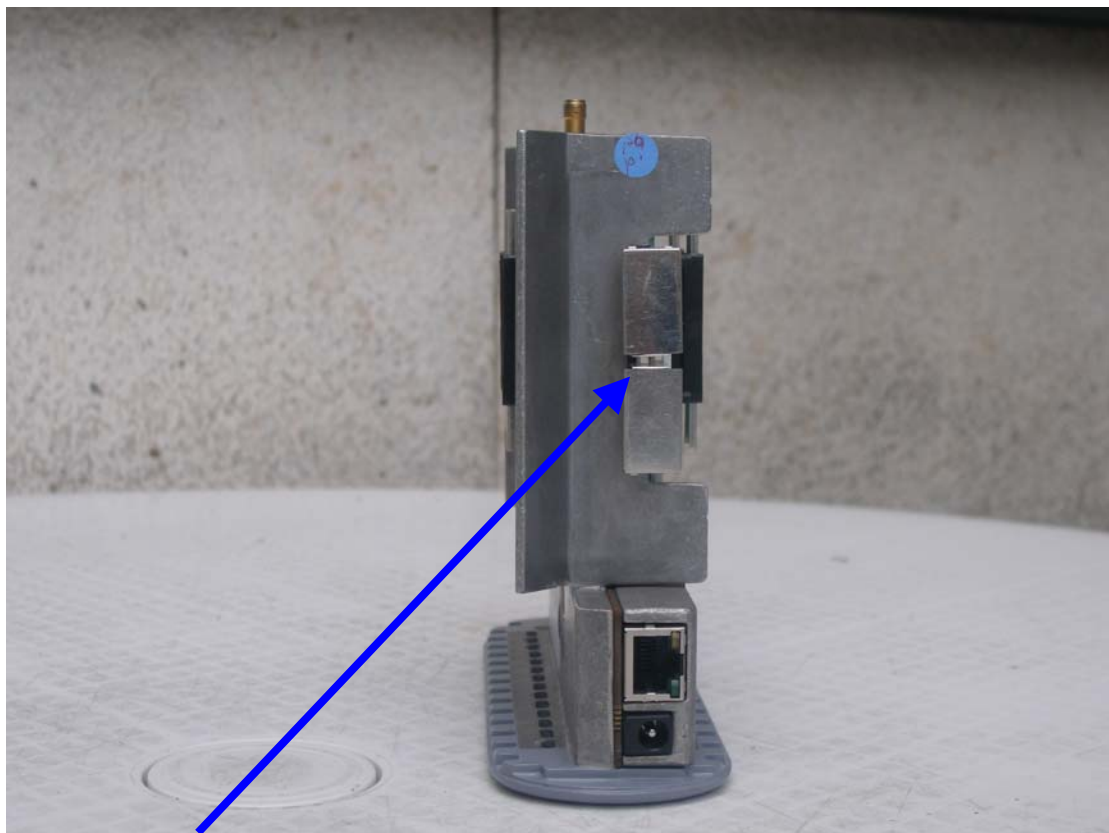

PHOTOS : BreezeMAX 2500 Subscriber unit, CPE Si. (self install)

Model: BMAX-CPE-Si-E-2.5
FCC ID: LKT-BMAX-SI25CR

Photo 1.General view

Photo2 External view

Label location

Photo 3. External view

Photo4. Top view

External antenna connector

Photo5. Bottom view

Photo6. Internal view CS

Photo7. Internal view CS

Photo8. Internal view PS

Photo9. Internal view PS

Photo10. Internal view, antennas

Photo11. Internal view, antennas

Photo12. Antenna side view

Photo13. Top view