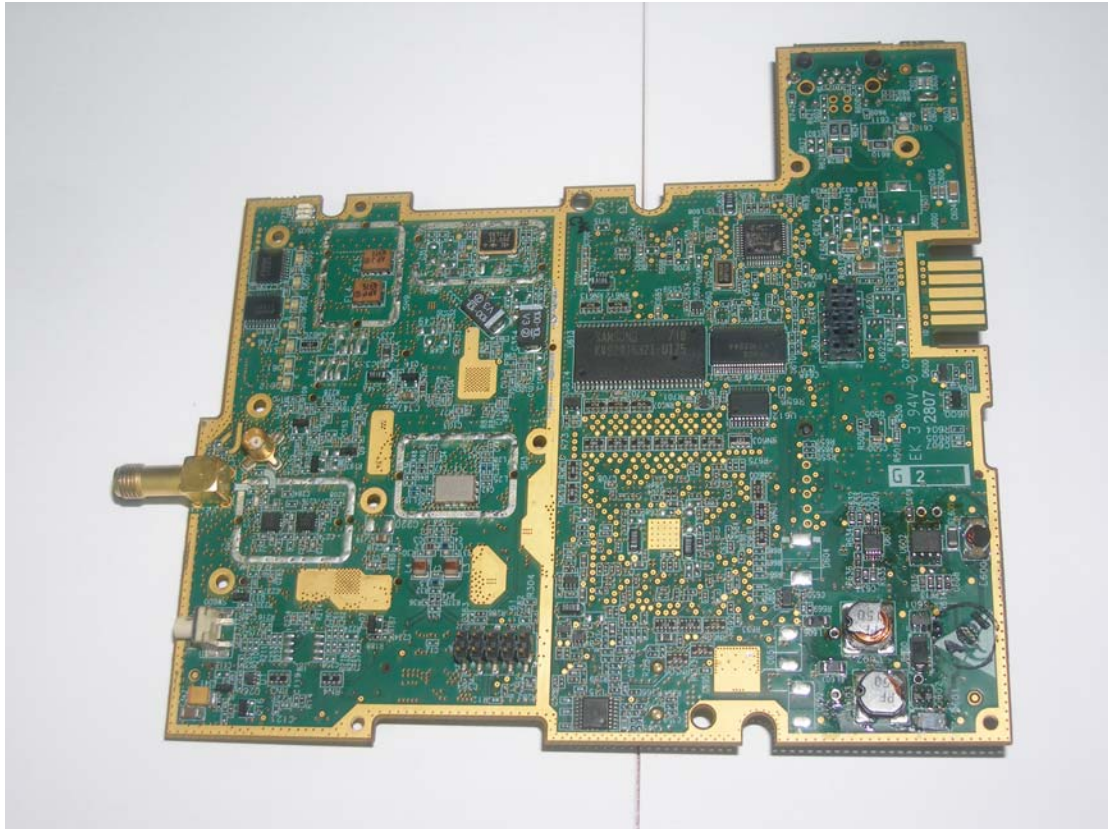

PHOTOS : BreezeMAX 2500 Subscriber unit, CPE Si. (self install)

Model: BMAX-CPE-Si-E-2.5
FCC ID: LKT-BMAX-SI25CR

Photo 1.General view

Photo2 External view

Label location

Photo 3. External view

Photo4. Top view

External antenna connector

Photo5. Bottom view

Photo6. Internal view CS

Photo7. Internal view CS

Photo8. Internal view PS

Photo9. Internal view PS

Photo10. Internal view, antennas

Photo11. Internal view, antennas

Photo12. Antenna side view

Photo13. Top view