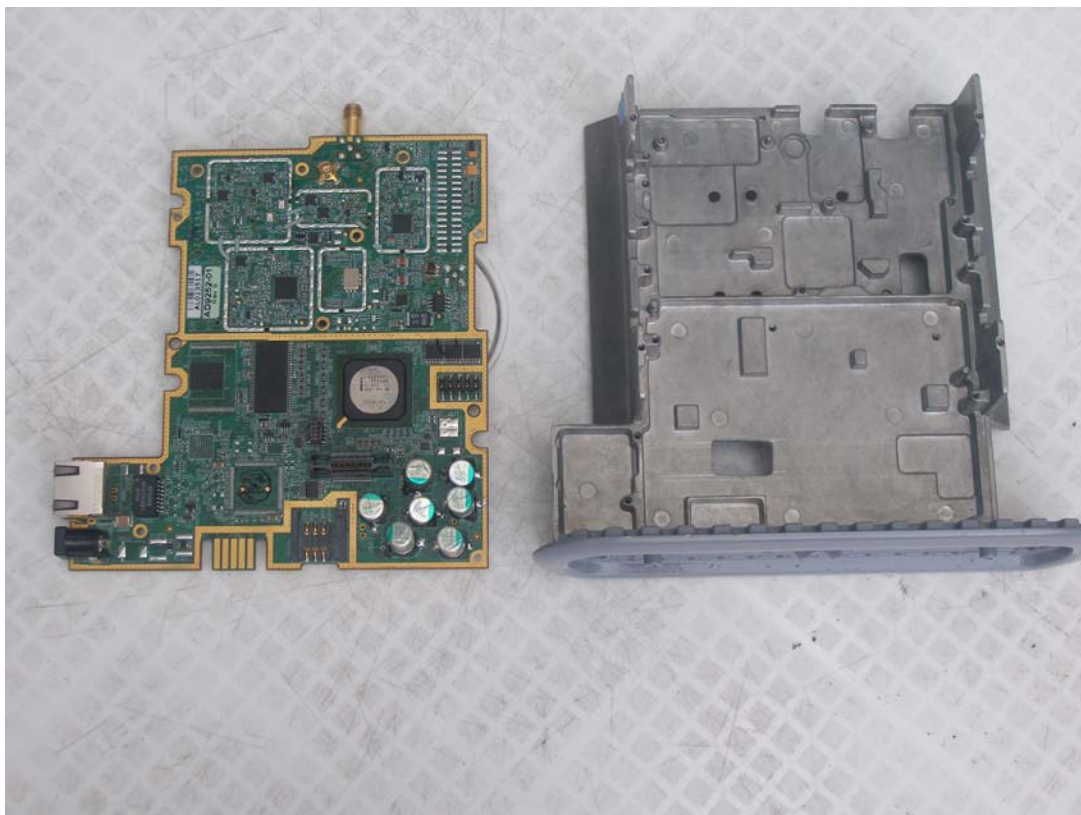

PHOTOS : BreezeMAX 2500 Subscriber unit, CPE Si. (self install)

Model: BMAX-CPE-Si-E-2.5
FCC ID: LKT-BMAX-SI25CR

Photo 1.General view

Photo2 External view

Label location

Photo 3. External view

Photo4. Top view

External antenna connector

Photo5. Bottom view

Photo6. Internal view CS

Photo7. Internal view CS

Photo8. Internal view PS

Photo9. Internal view PS

Photo10. Internal view, antennas

Photo11. Internal view, antennas

Photo12. Antenna side view

Photo13. Top view