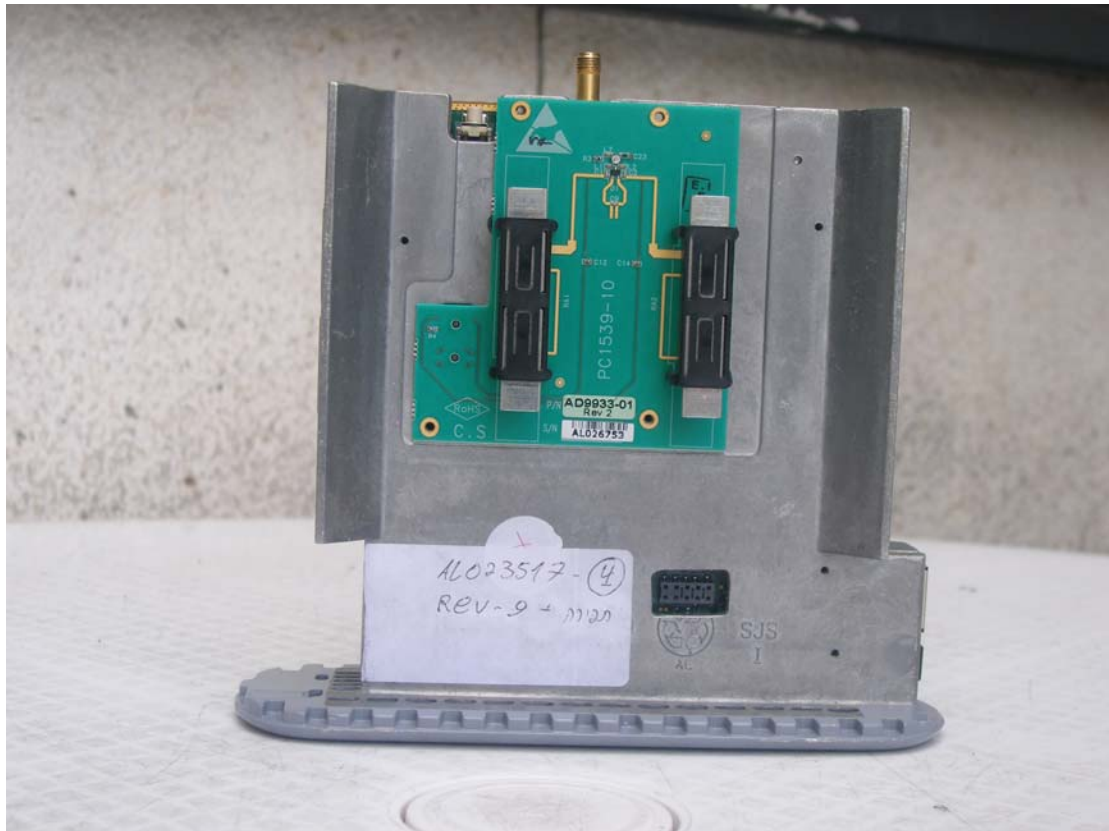

PHOTOS : BreezeMAX 2500 Subscriber unit, CPE Si. (self install)

Model: BMAX-CPE-Si-E-2.5
FCC ID: LKT-BMAX-SI25CR

Photo 1.General view

Photo2 External view

Label location

Photo 3. External view

Photo4. Top view

External antenna connector

Photo5. Bottom view

Photo6. Internal view CS

Photo7. Internal view CS

Photo8. Internal view PS

Photo9. Internal view PS

Photo10. Internal view, antennas

Photo11. Internal view, antennas

Photo12. Antenna side view

Photo13. Top view