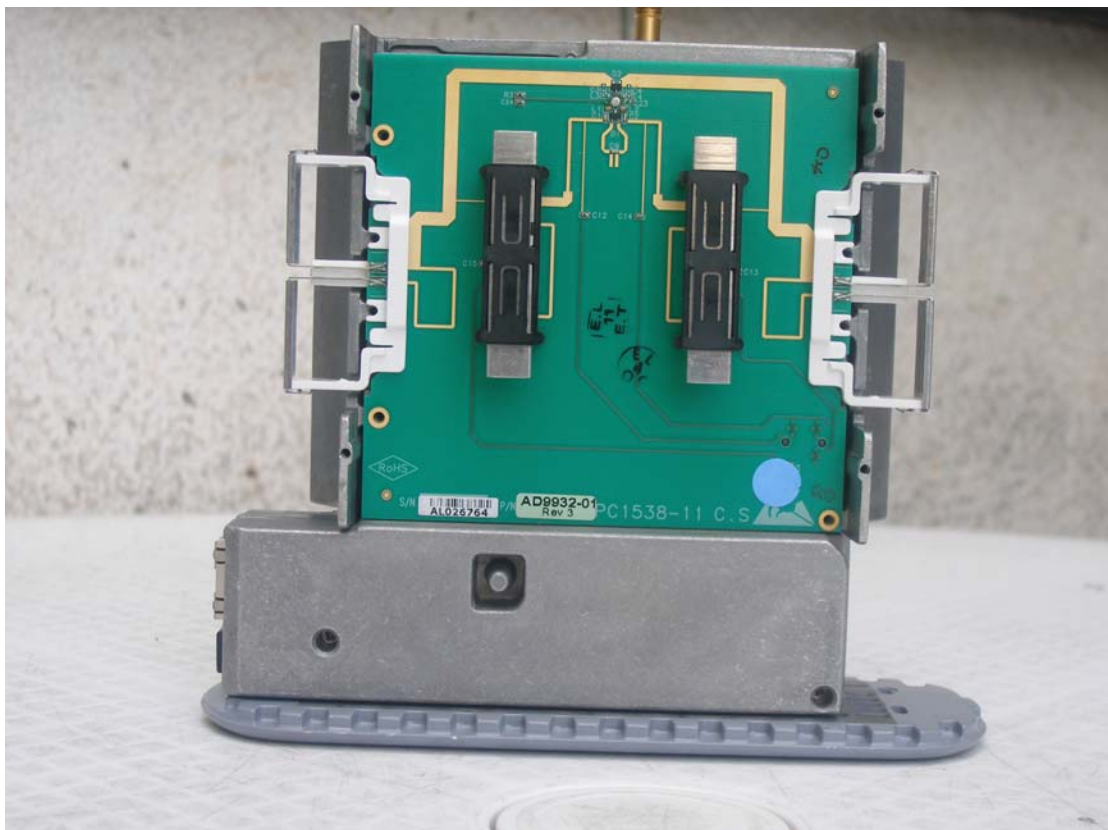

PHOTOS : BreezeMAX 2500 Subscriber unit, CPE Si. (self install)

Model: BMAX-CPE-Si-E-2.5
FCC ID: LKT-BMAX-SI25CR

Photo 1.General view

Photo2 External view

Label location

Photo 3. External view

Photo4. Top view

External antenna connector

Photo5. Bottom view

Photo6. Internal view CS

Photo7. Internal view CS

Photo8. Internal view PS

Photo9. Internal view PS

Photo10. Internal view, antennas

Photo11. Internal view, antennas

Photo12. Antenna side view

Photo13. Top view