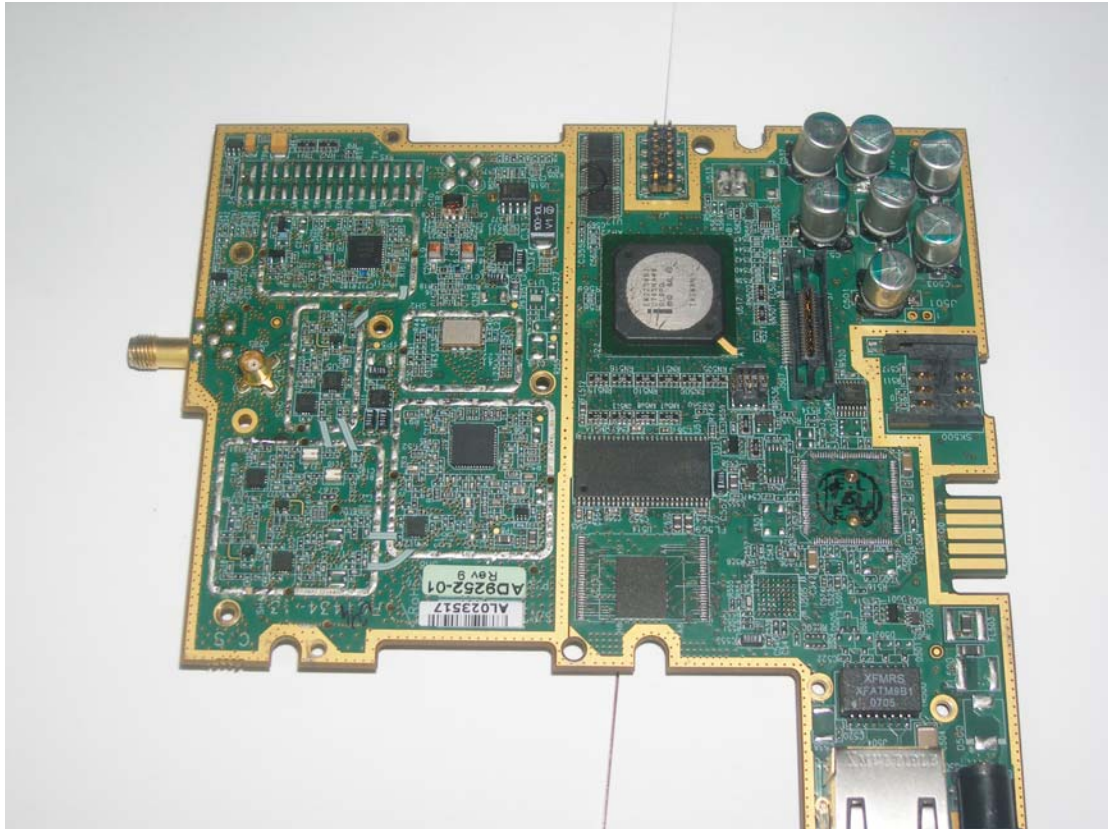

PHOTOS : BreezeMAX 2500 Subscriber unit, CPE Si. (self install)

Model: BMAX-CPE-Si-E-2.5
FCC ID: LKT-BMAX-SI25CR

Photo 1.General view

Photo2 External view

Label location

Photo 3. External view

Photo4. Top view

External antenna connector

Photo5. Bottom view

Photo6. Internal view CS

Photo7. Internal view CS

Photo8. Internal view PS

Photo9. Internal view PS

Photo10. Internal view, antennas

Photo11. Internal view, antennas

Photo12. Antenna side view

Photo13. Top view