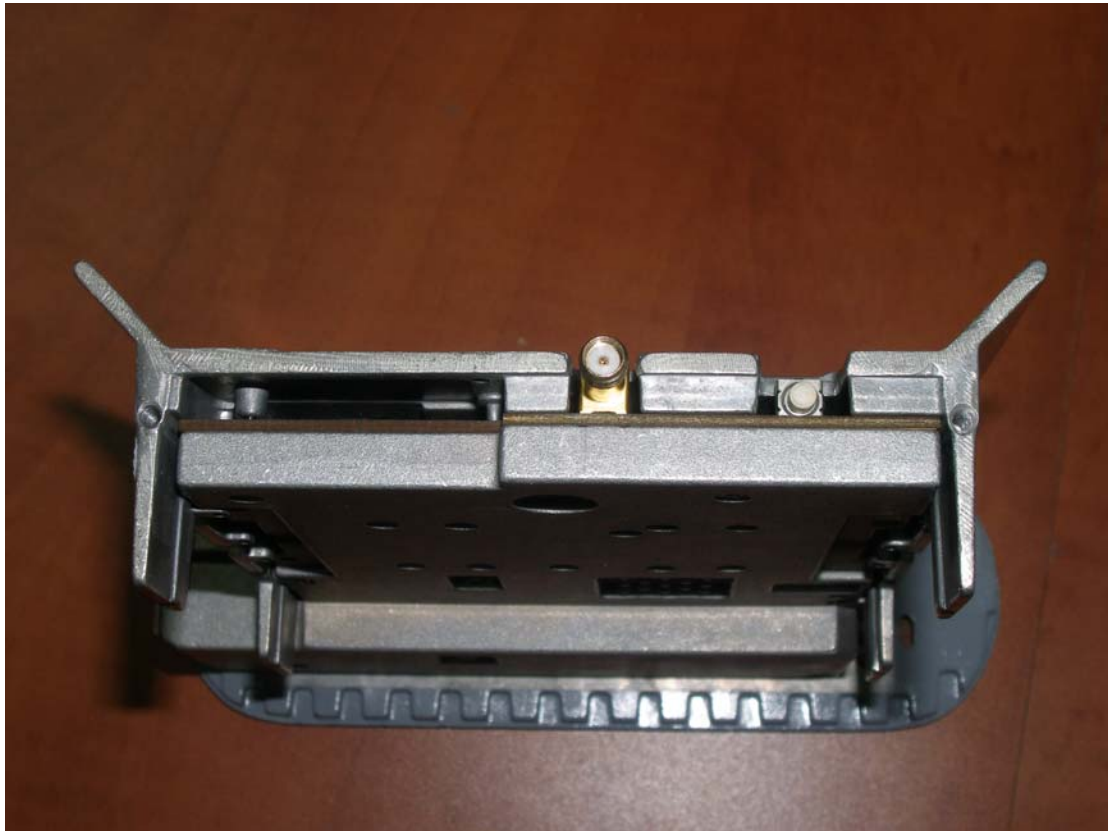

PHOTOS : BreezeMAX 2500 Subscriber unit, CPE Si. (self install)

Model: BMAX-CPE-Si-E-2.5
FCC ID: LKT-BMAX-SI25CR

Photo 1.General view

Photo2 External view

Label location

Photo 3. External view

Photo4. Top view

External antenna connector

Photo5. Bottom view

Photo6. Internal view CS

Photo7. Internal view CS

Photo8. Internal view PS

Photo9. Internal view PS

Photo10. Internal view, antennas

Photo11. Internal view, antennas

Photo12. Antenna side view

Photo13. Top view