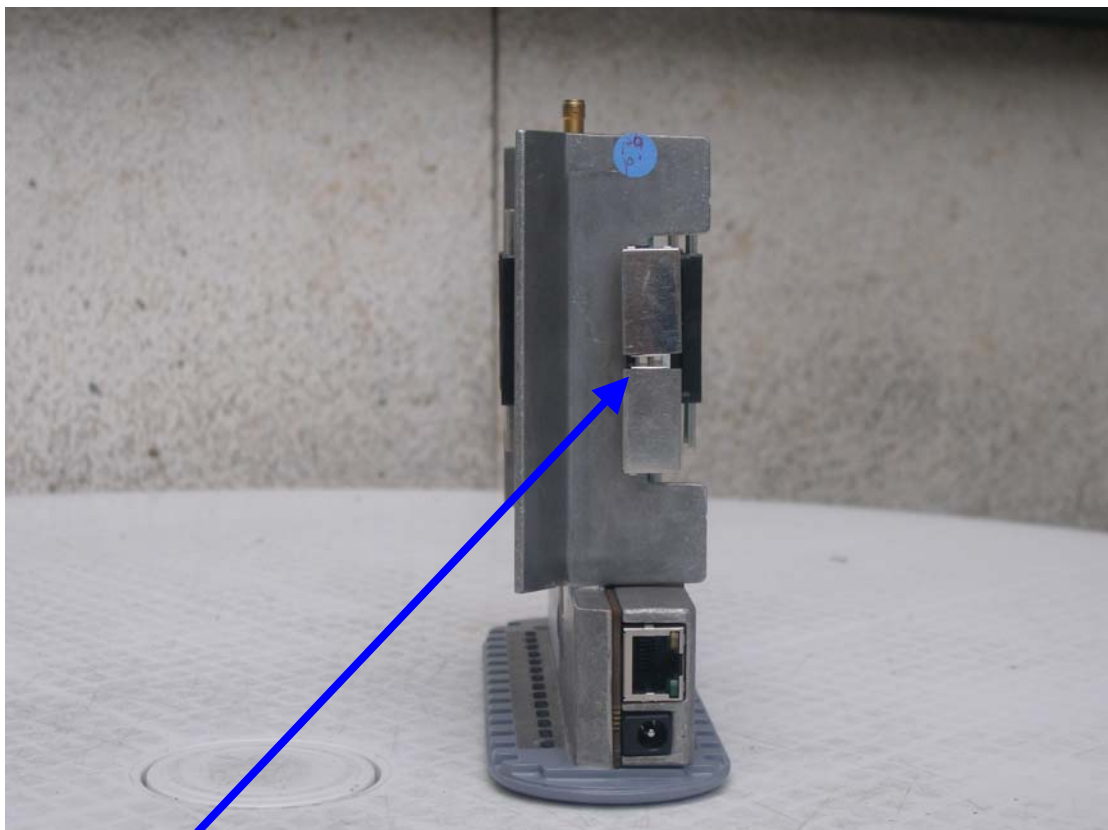

PHOTOS : BreezeMAX 2300 Subscriber unit, CPE Si. (self install)

Model: BMAX-CPE-Si-E-2.3
FCC ID: LKT-BMAX-SI23CR

Photo 1.General view

Photo2 External view

Label location

Photo 3. External view

Photo4. Top view

External antenna connector

Photo5. Bottom view

Photo6. Internal view CS

Photo7. Internal view CS

Photo8. Internal view PS

Photo9. Internal view PS

Photo10. Internal view, antennas

Photo11. Internal view, antennas

Photo12. Antenna side view

Photo13. Top view