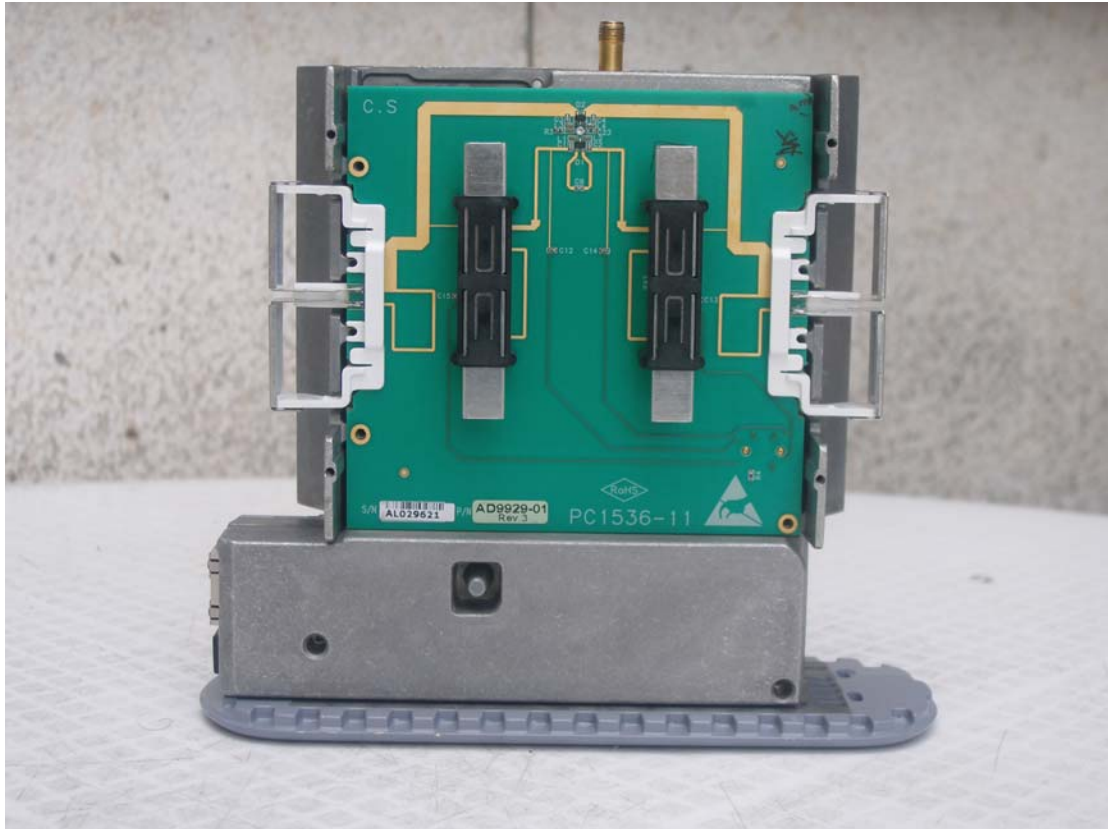

PHOTOS : BreezeMAX 2300 Subscriber unit, CPE Si. (self install)

Model: BMAX-CPE-Si-E-2.3
FCC ID: LKT-BMAX-SI23CR

Photo 1.General view

Photo2 External view

Label location

Photo 3. External view

Photo4. Top view

External antenna connector

Photo5. Bottom view

Photo6. Internal view CS

Photo7. Internal view CS

Photo8. Internal view PS

Photo9. Internal view PS

Photo10. Internal view, antennas

Photo11. Internal view, antennas

Photo12. Antenna side view

Photo13. Top view