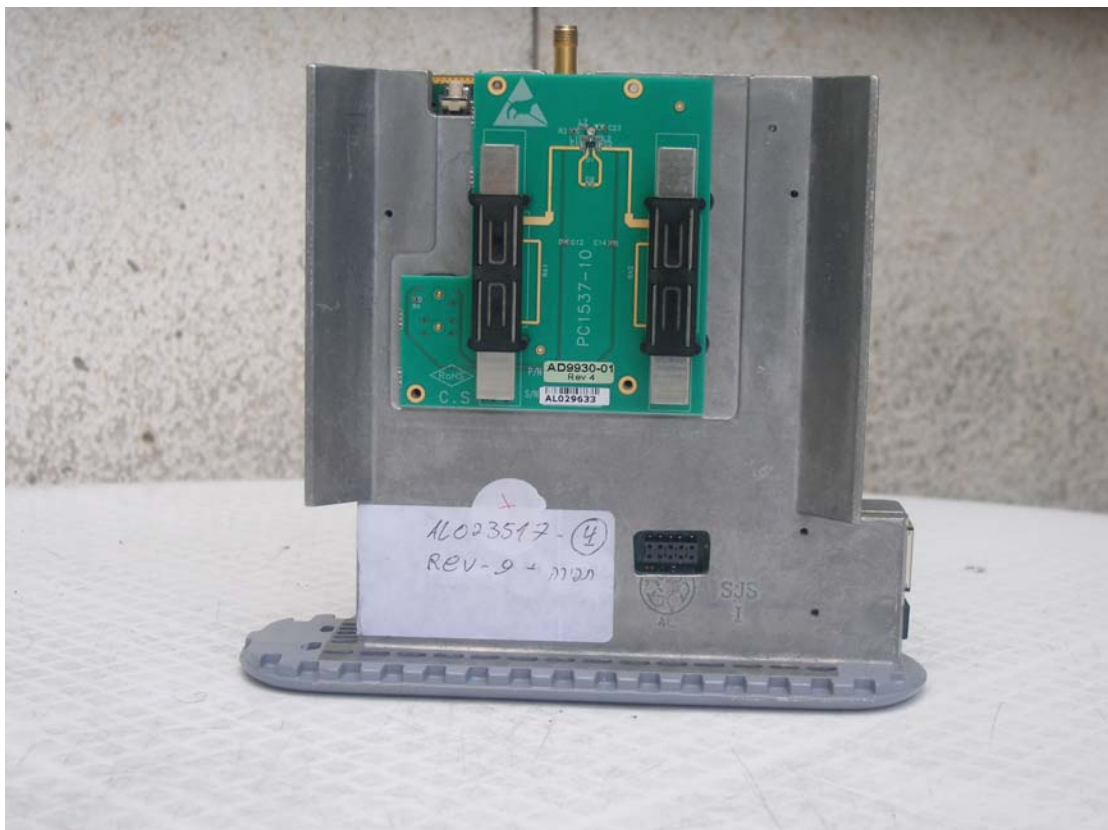

PHOTOS : BreezeMAX 2300 Subscriber unit, CPE Si. (self install)

Model: BMAX-CPE-Si-E-2.3
FCC ID: LKT-BMAX-SI23CR

Photo 1.General view

Photo2 External view

Label location

Photo 3. External view

Photo4. Top view

External antenna connector

Photo5. Bottom view

Photo6. Internal view CS

Photo7. Internal view CS

Photo8. Internal view PS

Photo9. Internal view PS

Photo10. Internal view, antennas

Photo11. Internal view, antennas

Photo12. Antenna side view

Photo13. Top view