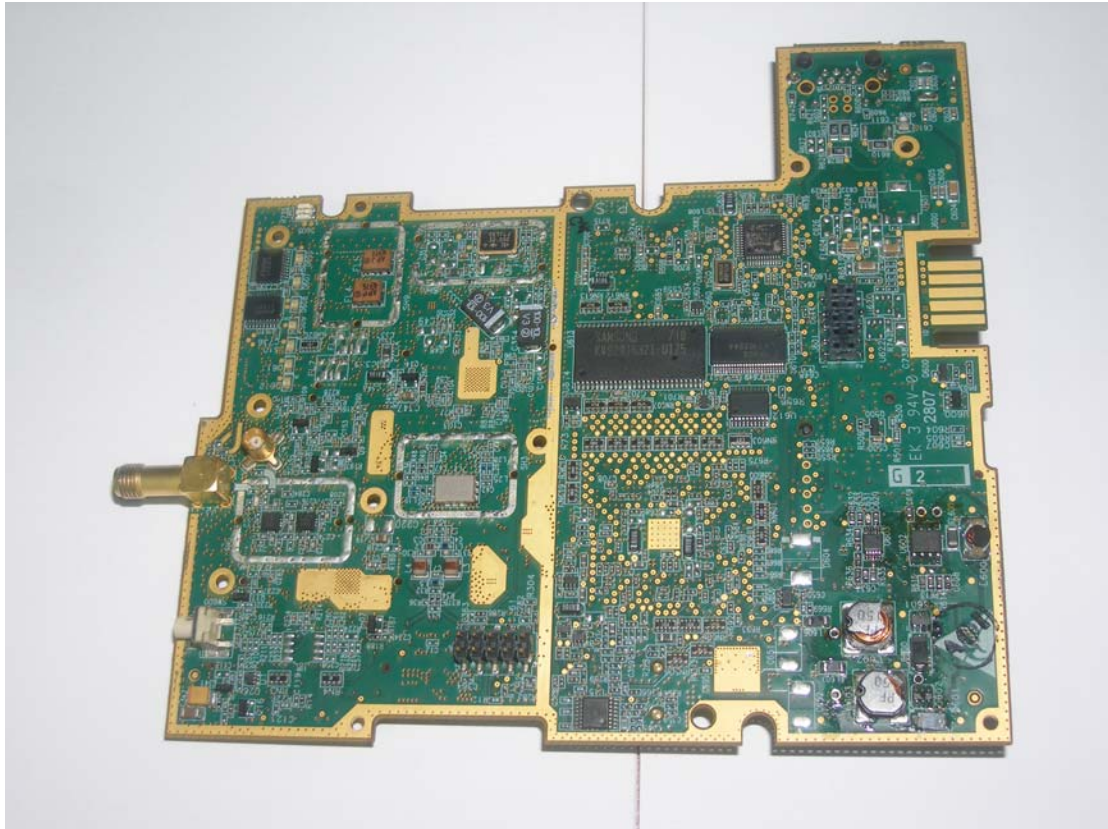

PHOTOS : BreezeMAX 2300 Subscriber unit, CPE Si. (self install)

Model: BMAX-CPE-Si-E-2.3
FCC ID: LKT-BMAX-SI23CR

Photo 1.General view

Photo2 External view

Label location

Photo 3. External view

Photo4. Top view

External antenna connector

Photo5. Bottom view

Photo6. Internal view CS

Photo7. Internal view CS

Photo8. Internal view PS

Photo9. Internal view PS

Photo10. Internal view, antennas

Photo11. Internal view, antennas

Photo12. Antenna side view

Photo13. Top view