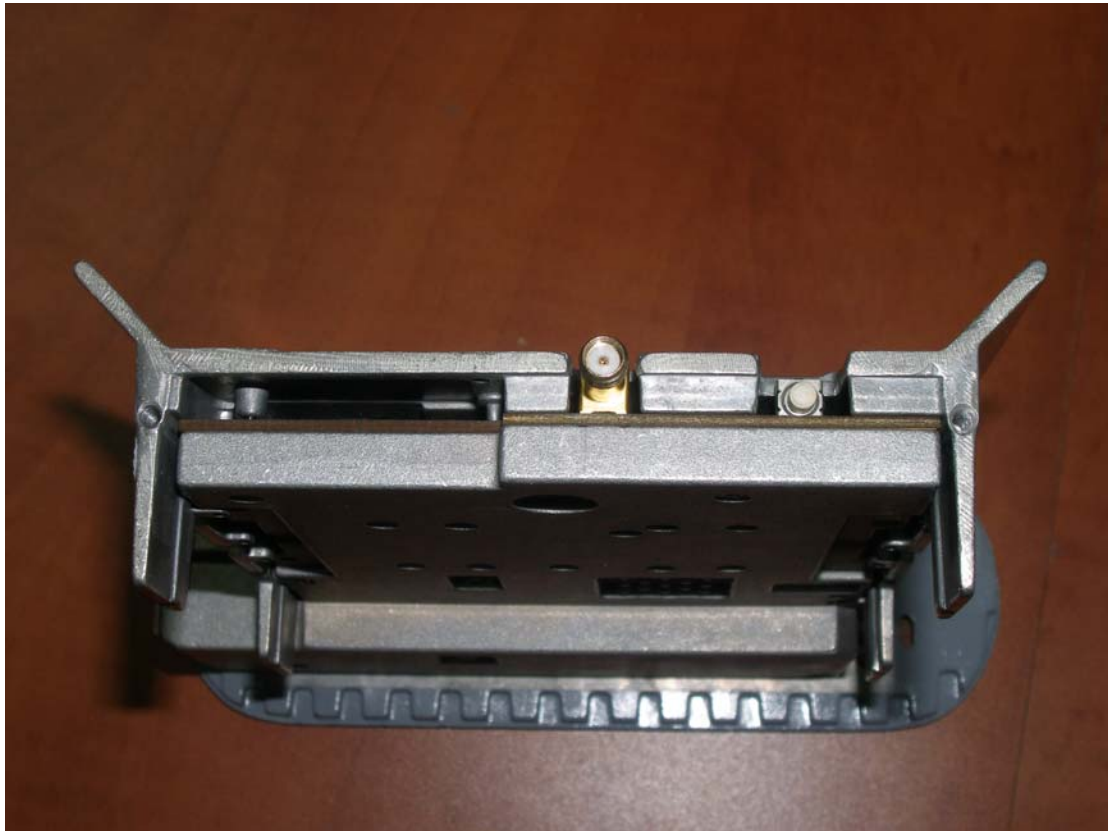

PHOTOS : BreezeMAX 2300 Subscriber unit, CPE Si. (self install)

Model: BMAX-CPE-Si-E-2.3
FCC ID: LKT-BMAX-SI23CR

Photo 1.General view

Photo2 External view

Label location

Photo 3. External view

Photo4. Top view

External antenna connector

Photo5. Bottom view

Photo6. Internal view CS

Photo7. Internal view CS

Photo8. Internal view PS

Photo9. Internal view PS

Photo10. Internal view, antennas

Photo11. Internal view, antennas

Photo12. Antenna side view

Photo13. Top view