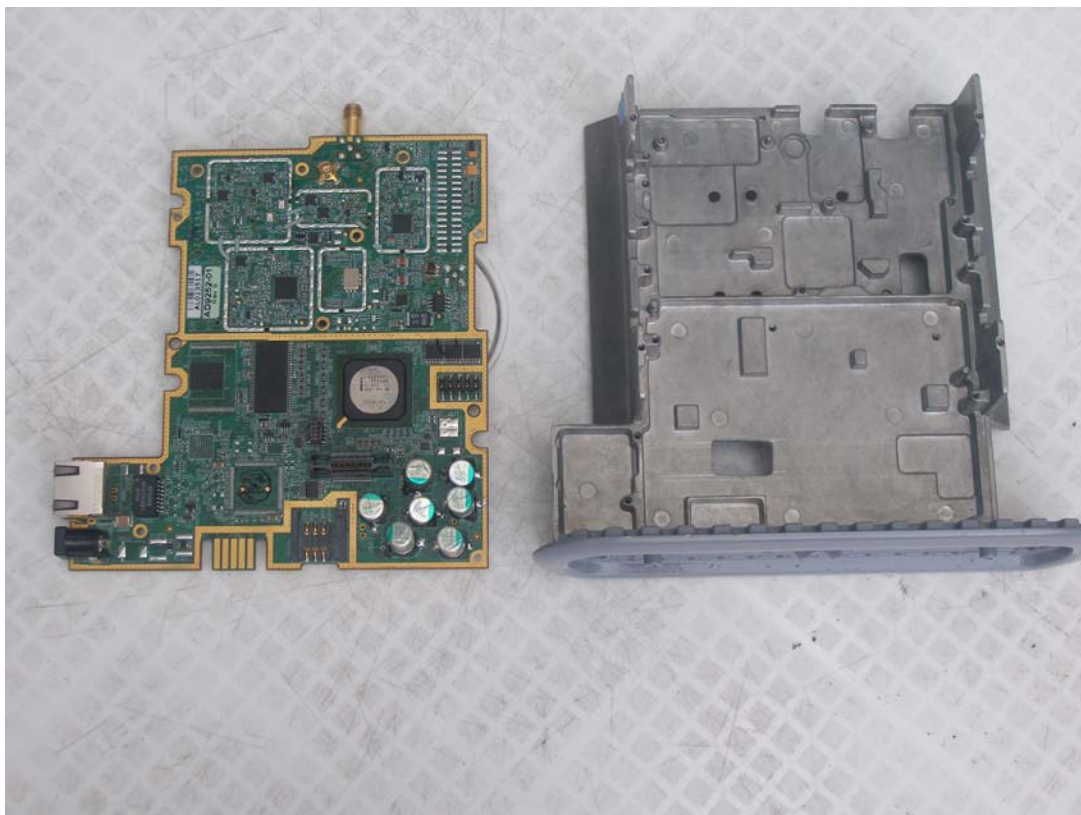

PHOTOS : BreezeMAX 2300 Subscriber unit, CPE Si. (self install)

Model: BMAX-CPE-Si-E-2.3
FCC ID: LKT-BMAX-SI23CR

Photo 1.General view

Photo2 External view

Label location

Photo 3. External view

Photo4. Top view

External antenna connector

Photo5. Bottom view

Photo6. Internal view CS

Photo7. Internal view CS

Photo8. Internal view PS

Photo9. Internal view PS

Photo10. Internal view, antennas

Photo11. Internal view, antennas

Photo12. Antenna side view

Photo13. Top view