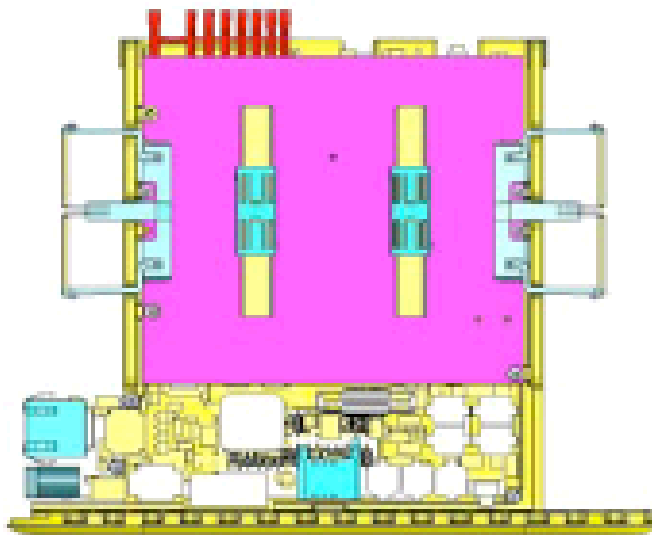

## T.S 2.3-2.4GHz 6 Beam Switching Antenna

- Alvarion P/N: AN1351
- Marketing P/N: None

<b>1. ELECTRICAL</b>	<b>RoHS Compliance</b>
FREQUENCY RANGE	2.3 - 2.4 GHz
GAIN	5.5 -7dBi
VSWR	2:1 (max)
3dB AZIMUTH BEAMWIDTH	70°(typ), 120° @ side beam
3dB Elevation BEAMWIDTH	50° (typ)
POLARIZATION	Linear Vertical
INPUT IMPEDANCE	50 (ohm)
POWER	5W (cw)

BreezeCOM and Floware unite

<b>2. MECHANICAL</b>	
DIMENSIONS : (LxWxD)	165 x 150 x 60 mm Include radome
WEIGHT	0.6 kg. (max)
CONNECTOR	MCX Male

BreezeCOM and Floware unite