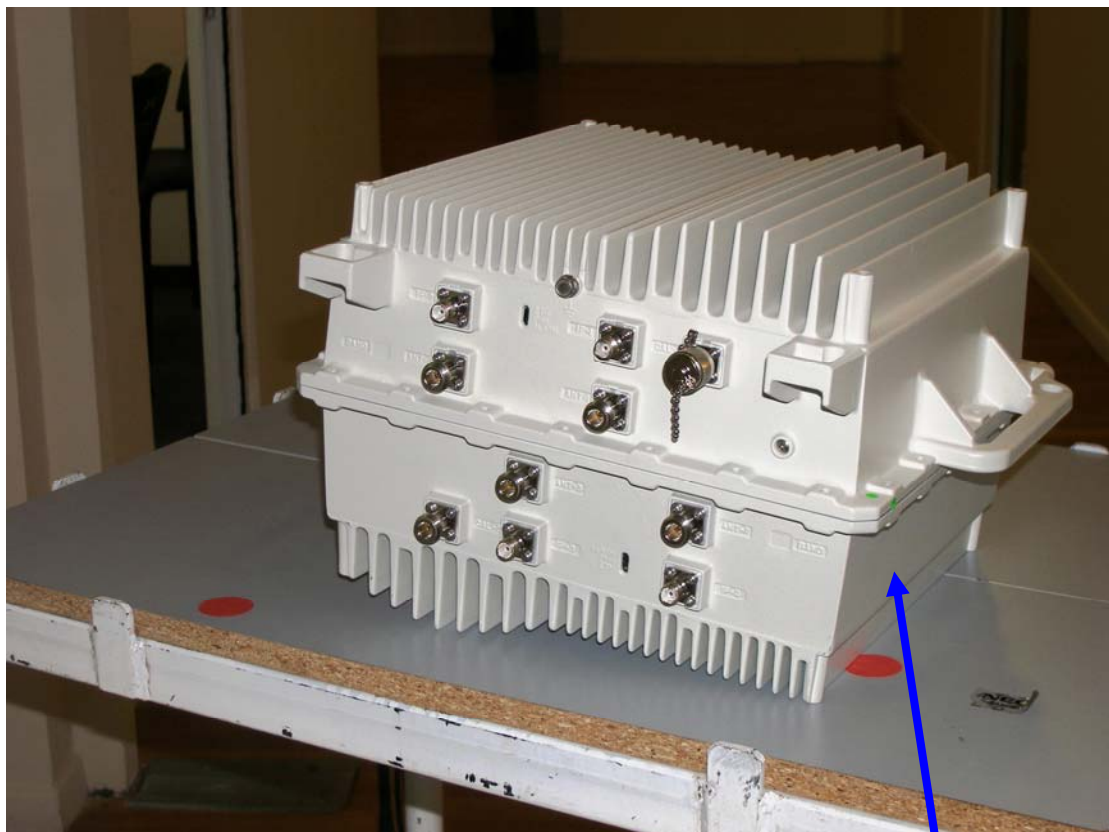

30/4/09

BMAX Base station ODU 4M 2.5G PHOTOS

Model: ODU-2496-2690-000N-38-4x2-N-0
ODU-2483-2494-000N-37-4x2-N-0

FCC ID: LKT-BMAX-OR-25

Photo1 . ODU external view

Label location

Photo2 . ODU external view rear