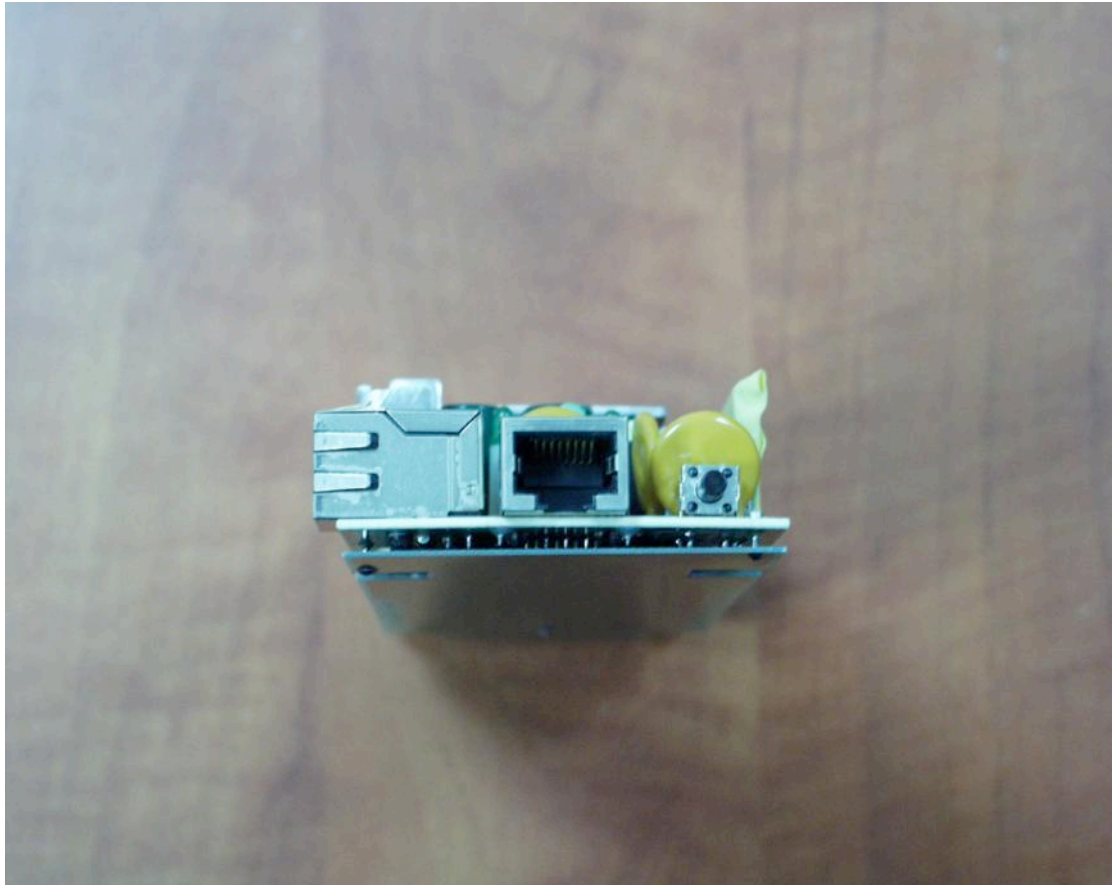

## BASE STATION INDOOR photos

Base station Indoor cage with Power supply and two AU cards

Base station indoor AU card, CS

Base station indoor AU card, PS

Base station indoor AU card, front panel

Base station indoor , AC Power supply front

Base station indoor , AC Power supply top

Base station indoor , AC Power supply top

Base station indoor , AC Power supply bottom ,

Base station indoor , AC Power supply connector side

BASE STATION IDU with DC power supply

Base station indoor , DC Power supply front panel

Base station indoor , DC Power supply right side

Base station indoor , DC Power supply left side

Base station indoor , DC Power supply Print side

Base station indoor , DC Power supply connector side

## SUBSCRIBER UNIT INDOOR

Subscriber unit indoor, top view and cover removed

Subscriber unit indoor, bottom view and cover removed

Subscriber unit indoor top

Subscriber unit indoor, print side

Subscriber unit indoor , RJR45 connector view