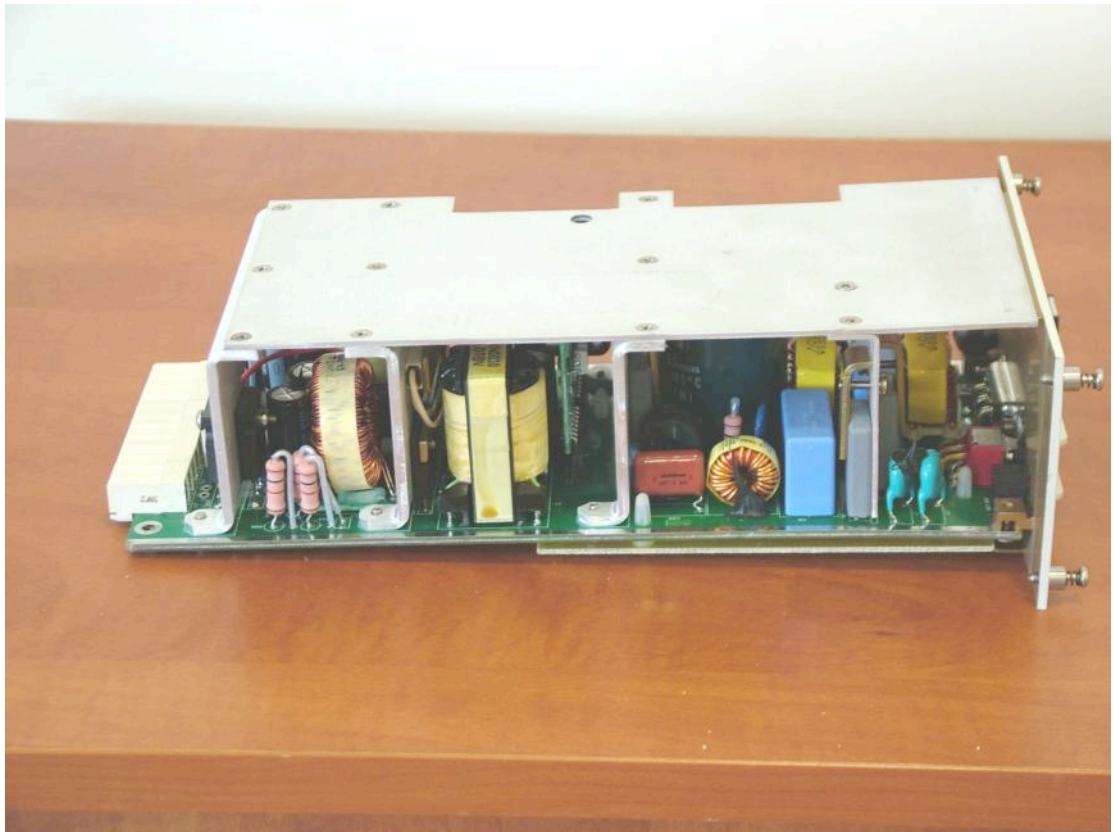

## BASE STATION INDOOR photos

Base station Indoor cage with Power supply and two AU cards

Base station indoor AU card, CS

Base station indoor AU card, PS

Base station indoor AU card, front panel

Base station indoor , AC Power supply front

Base station indoor , AC Power supply top

Base station indoor , AC Power supply top

Base station indoor , AC Power supply bottom ,

Base station indoor , AC Power supply connector side

BASE STATION IDU with DC power supply

Base station indoor , DC Power supply front panel

Base station indoor , DC Power supply right side

Base station indoor , DC Power supply left side

Base station indoor , DC Power supply Print side

Base station indoor , DC Power supply connector side

## SUBSCRIBER UNIT INDOOR

Subscriber unit indoor, top view and cover removed

Subscriber unit indoor, bottom view and cover removed

Subscriber unit indoor top

Subscriber unit indoor, print side

Subscriber unit indoor , RJR45 connector view