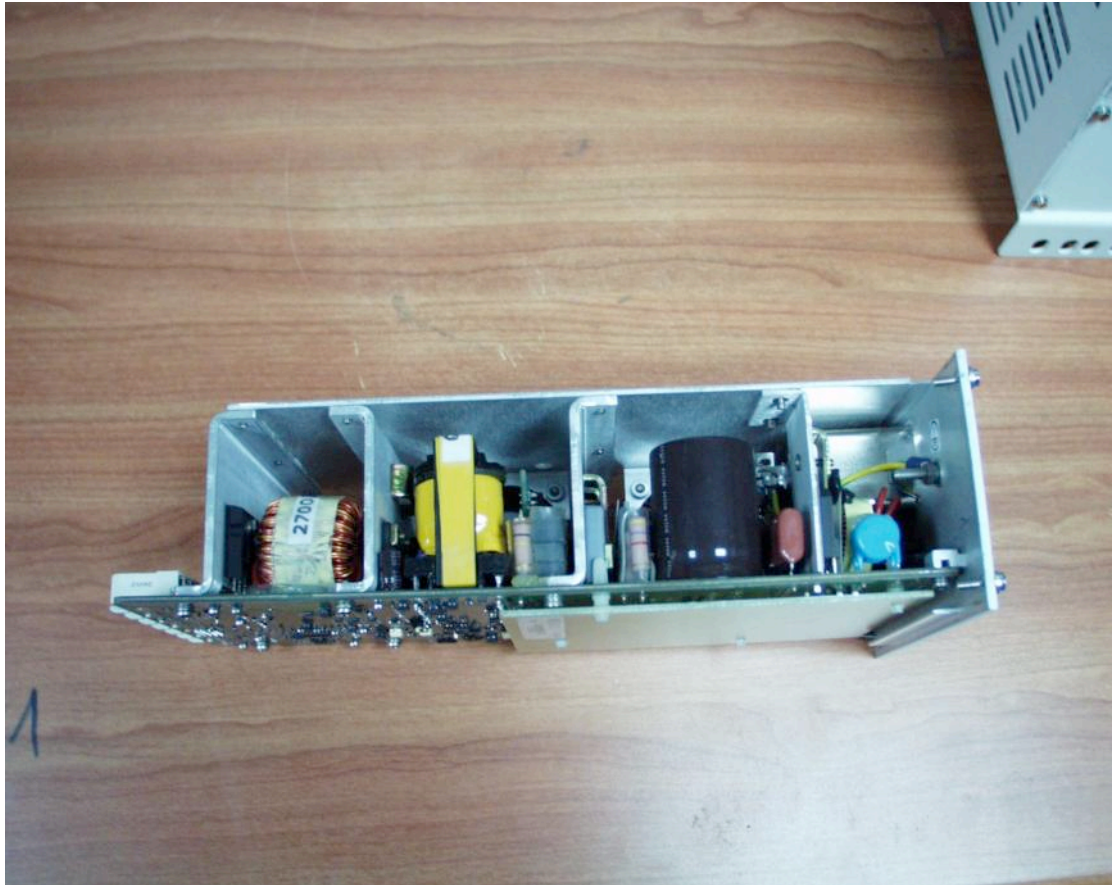

## BASE STATION INDOOR photos

Base station Indoor cage with Power supply and two AU cards

Base station indoor AU card, CS

Base station indoor AU card, PS

Base station indoor AU card, front panel

Base station indoor , AC Power supply front

Base station indoor , AC Power supply top

Base station indoor , AC Power supply top

Base station indoor , AC Power supply bottom ,

Base station indoor , AC Power supply connector side

BASE STATION IDU with DC power supply

Base station indoor , DC Power supply front panel

Base station indoor , DC Power supply right side

Base station indoor , DC Power supply left side

Base station indoor , DC Power supply Print side

Base station indoor , DC Power supply connector side

## SUBSCRIBER UNIT INDOOR

Subscriber unit indoor, top view and cover removed

Subscriber unit indoor, bottom view and cover removed

Subscriber unit indoor top

Subscriber unit indoor, print side

Subscriber unit indoor , RJR45 connector view