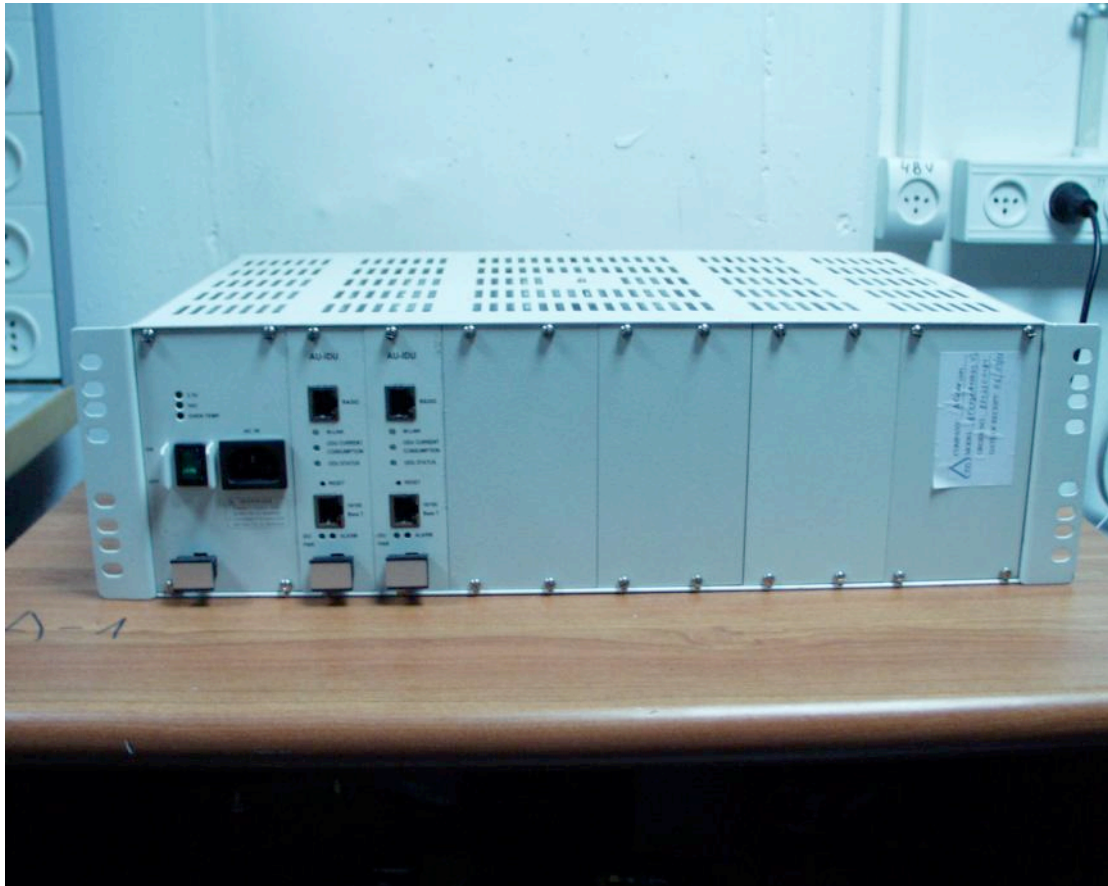

## BASE STATION INDOOR photos

Base station Indoor cage with Power supply and two AU cards

Base station indoor AU card, CS

Base station indoor AU card, PS

Base station indoor AU card, front panel

Base station indoor , AC Power supply front

Base station indoor , AC Power supply top

Base station indoor , AC Power supply top

Base station indoor , AC Power supply bottom ,

Base station indoor , AC Power supply connector side

BASE STATION IDU with DC power supply

Base station indoor , DC Power supply front panel

Base station indoor , DC Power supply right side

Base station indoor , DC Power supply left side

Base station indoor , DC Power supply Print side

Base station indoor , DC Power supply connector side