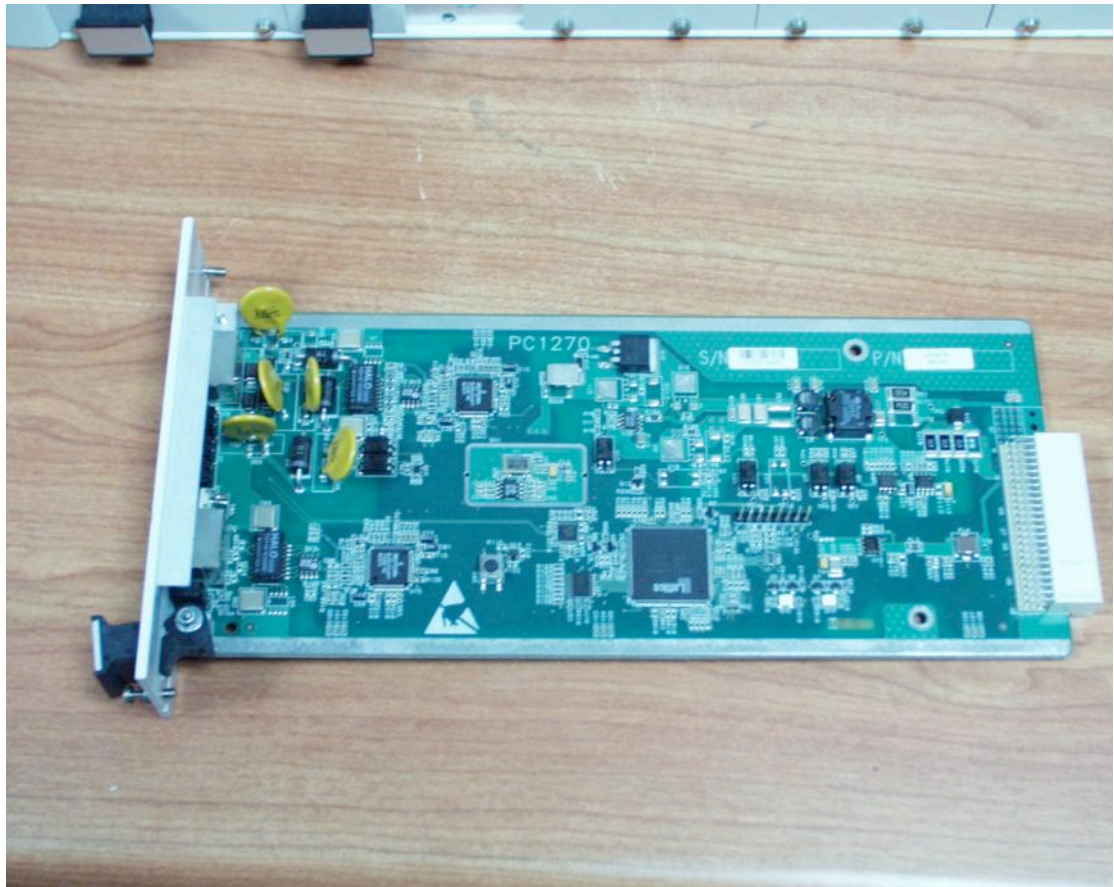

## BASE STATION INDOOR photos

Base station Indoor cage with Power supply and two AU cards

Base station indoor AU card, CS

Base station indoor AU card, PS

Base station indoor AU card, front panel

Base station indoor , AC Power supply front

Base station indoor , AC Power supply top

Base station indoor , AC Power supply top

Base station indoor , AC Power supply bottom ,

Base station indoor , AC Power supply connector side

BASE STATION IDU with DC power supply