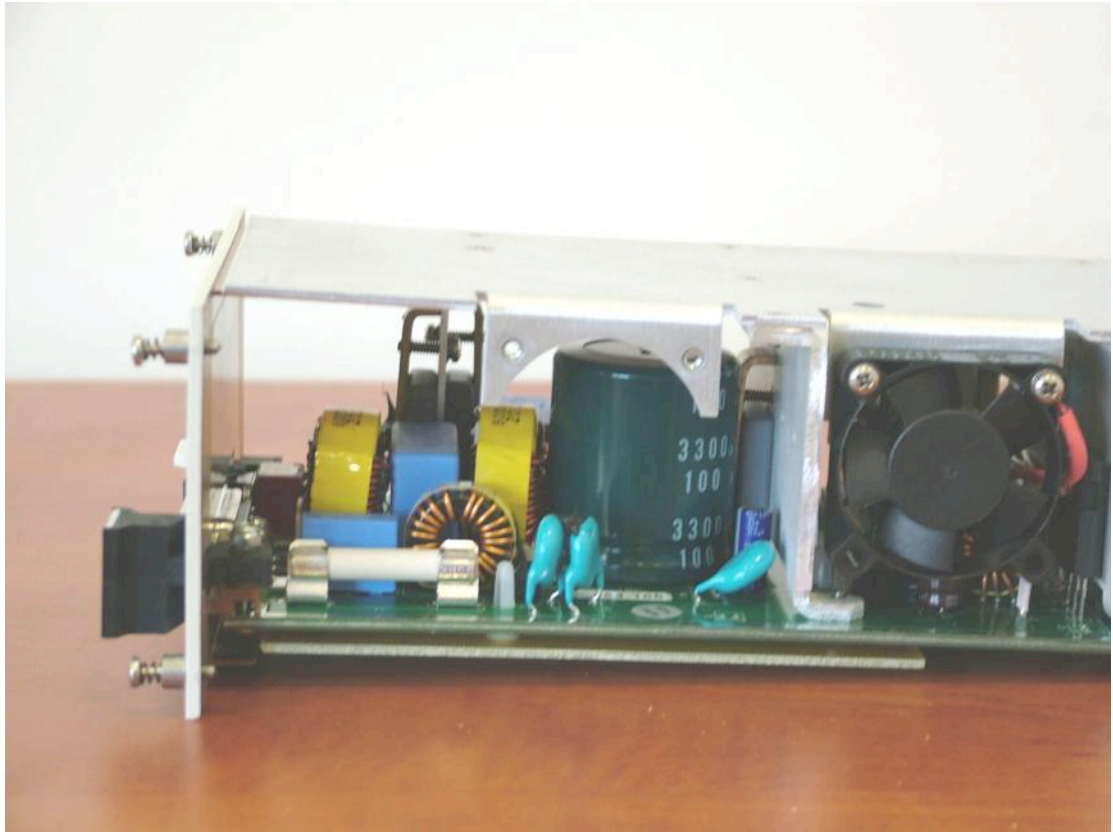

## BASE STATION INDOOR photos

Base station Indoor cage with Power supply and two AU cards

Base station indoor AU card, CS

Base station indoor AU card, PS

Base station indoor AU card, front panel

Base station indoor , AC Power supply front

Base station indoor , AC Power supply top

Base station indoor , AC Power supply top

Base station indoor , AC Power supply bottom ,

Base station indoor , AC Power supply connector side

BASE STATION IDU with DC power supply

Base station indoor , DC Power supply front panel

Base station indoor , DC Power supply right side

Base station indoor , DC Power supply left side

Base station indoor , DC Power supply Print side

Base station indoor , DC Power supply connector side

## SUBSCRIBER UNIT INDOOR

Subscriber unit indoor, top view and cover removed

Subscriber unit indoor, bottom view and cover removed

Subscriber unit indoor top

Subscriber unit indoor, print side

Subscriber unit indoor , RJR45 connector view