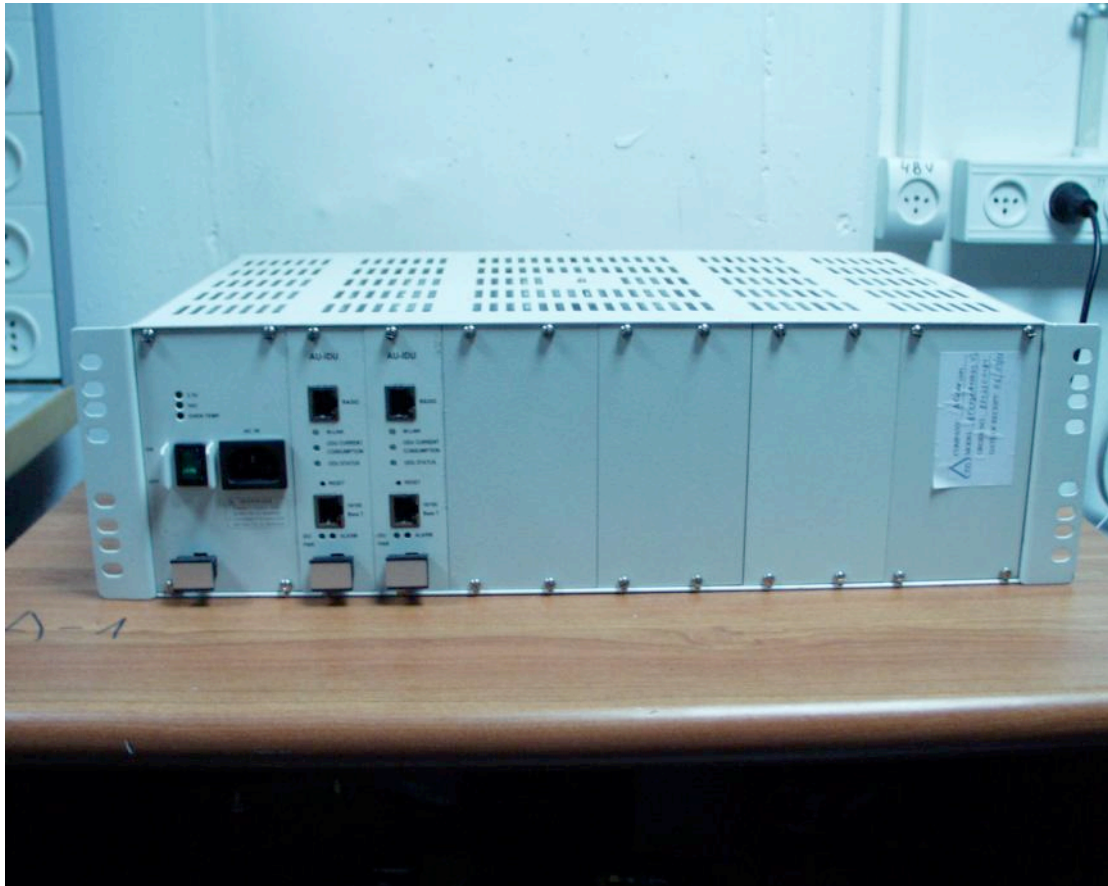

28/7/05
Alvarion Ltd
BreezeACCESS 4900

BASE STATION INDOOR photos

Base station Indoor cage with Power supply and two AU cards