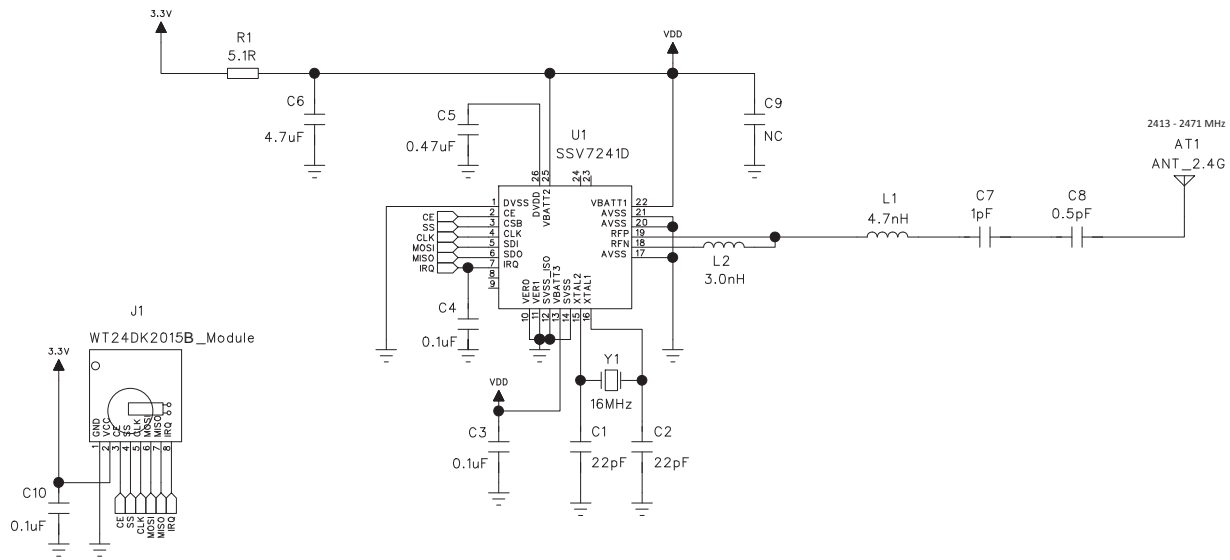

6 5 4 3 2 1

REVISION RECORD			
LTR	ECO NO:	APPROVED:	DATE:

Only For Reference

COMPANY: WAILLY TECHNOLOGY LTD.

TITLE: WT24DK2015B

DRAWN: Duan Guoqiang
DATED: 20160612

CHECKED: DATED:

CODE: SIZE: DRAWING NO: REV: