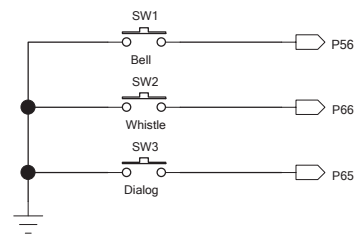

6

5

4

3

2

1

REVISION RECORD			
LTR	ECO NO:	APPROVED:	DATE:

Only For Reference

COMPANY: WAILLY TECHNOLOGY LTD.			
TITLE: 2.4G Train-TX (VR版)			
DRAWN: Sedley Chen	DATE: 2018/1/11	CODE:	REV:
CHECKED:	DATE:	SIZE:	DRAWING NO:
QUALITY CONTROL:	DATE:	SCALE:	
RELEASED:	DATED:	SHEET: OF	

D

D

C

C

B

B

A

A