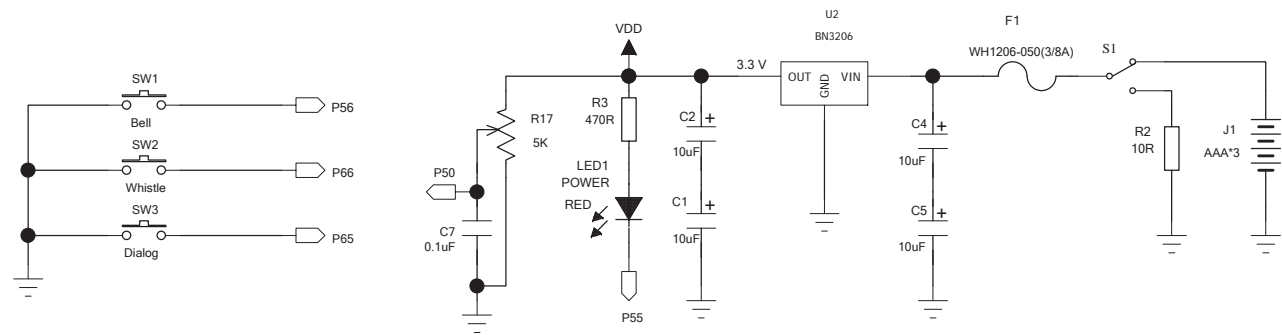

6

5

4

3

2

1

REVISION RECORD			
LTR	ECO NO:	APPROVED:	DATE:

Only For Reference

COMPANY: WAILLY TECHNOLOGY LTD.			
TITLE: 2.4G Train-TX (VR版)			
DRAWN: Sedley Chen	DATE: 2018/1/11	CODE:	REV:
CHECKED:	DATE:	SIZE:	DRAWING NO:
QUALITY CONTROL:	DATE:	SCALE:	
RELEASED:	DATED:	SHEET: OF	

D

D

C

C

B

B

A

A