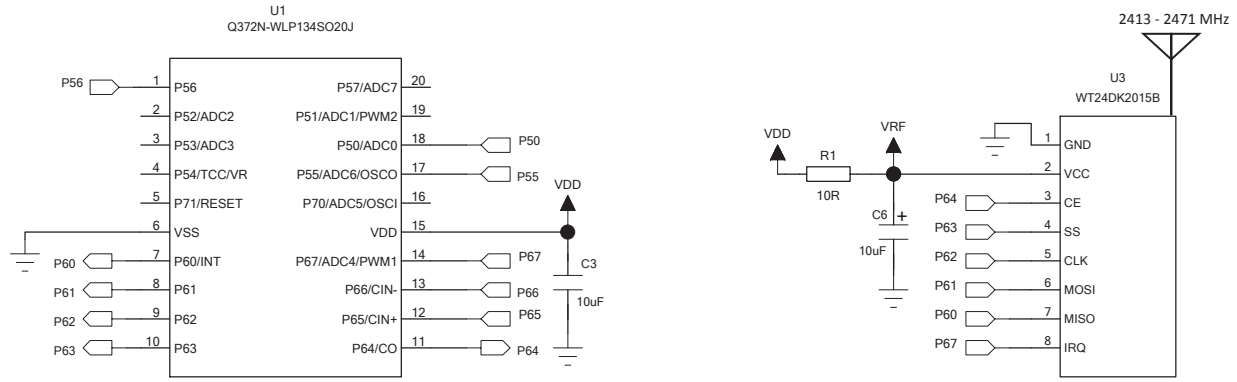

6

5

4

3

2

1

REVISION RECORD			
LTR	ECO NO:	APPROVED:	DATE:

Only For Reference

COMPANY: WAILLY TECHNOLOGY LTD.			
TITLE: 2.4G Train-TX (VR版)			
DRAWN: Sedley Chen	DATE: 2018/1/11	CODE:	REV:
CHECKED:	DATE:	SIZE:	DRAWING NO:
QUALITY CONTROL:	DATE:	SCALE:	
RELEASED:	DATED:	SHEET: OF	

D

D

C

C

B

B

A

A