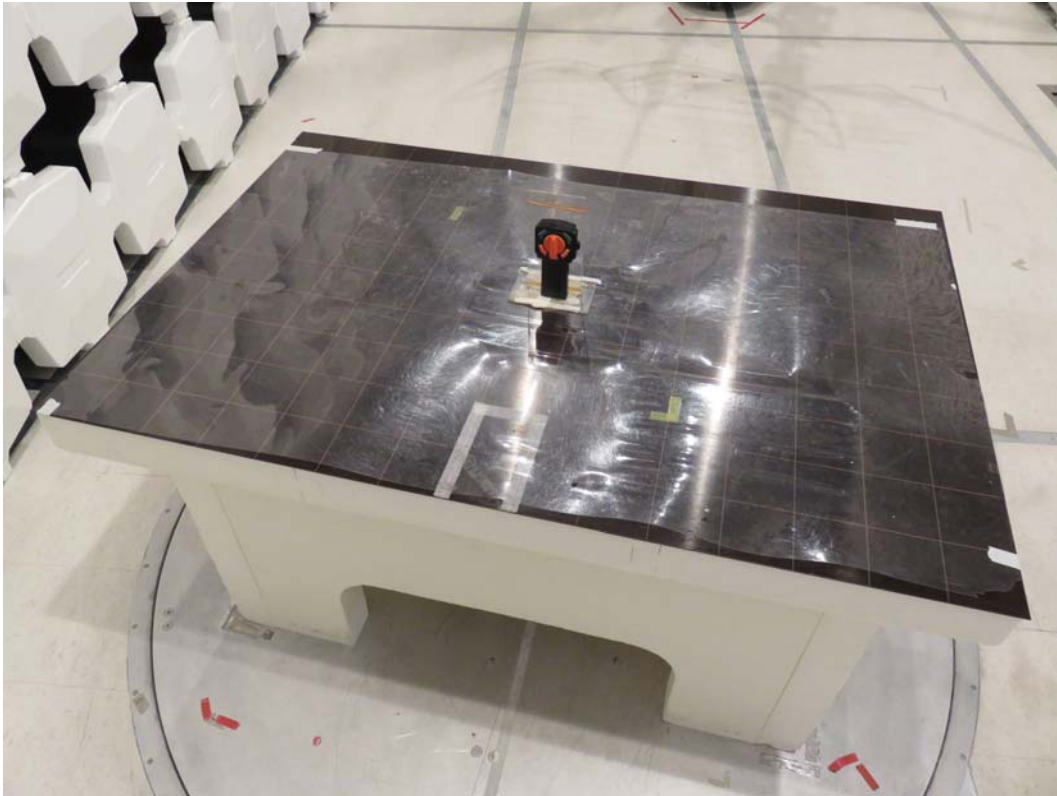

Worst-Case Radiated Emissions

(Back View)

INTERTEK TESTING SERVICE

Report No. 16050554HKG-001

Configuration Photographs

Worst-Case Radiated Emissions

(Front View)

INTERTEK TESTING SERVICE