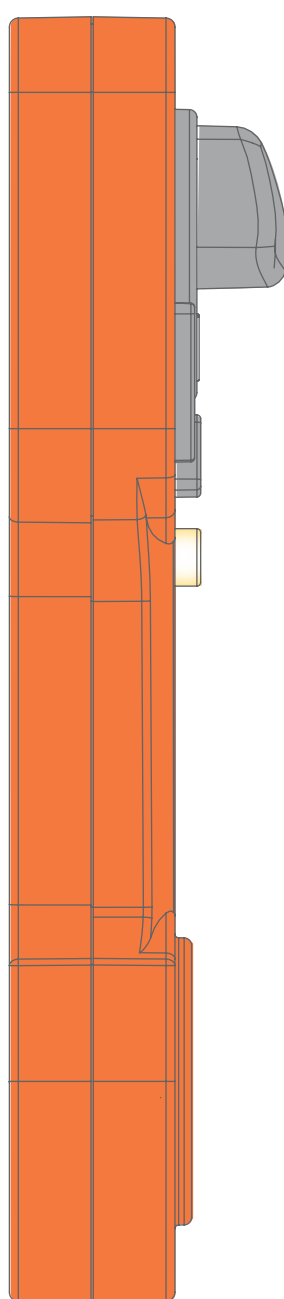

200%
ENGINE SELECTION

White
Standard

Words changed
September 15 2016

200%

Lionel L.L.C.
Model: LIONCHIEF™ Universal Remote

Made in China
FCC ID: LIV-LCUNIVREM
IC: 7032A-LCUNIVREM

Contains FCC ID: 2AH7AKW2541A
IC: 21416-KW2541A

1

2

3

Maroon
Pantone
207 C

Colors:

Black
Standard

White
Standard

Tan
Pantone
155c