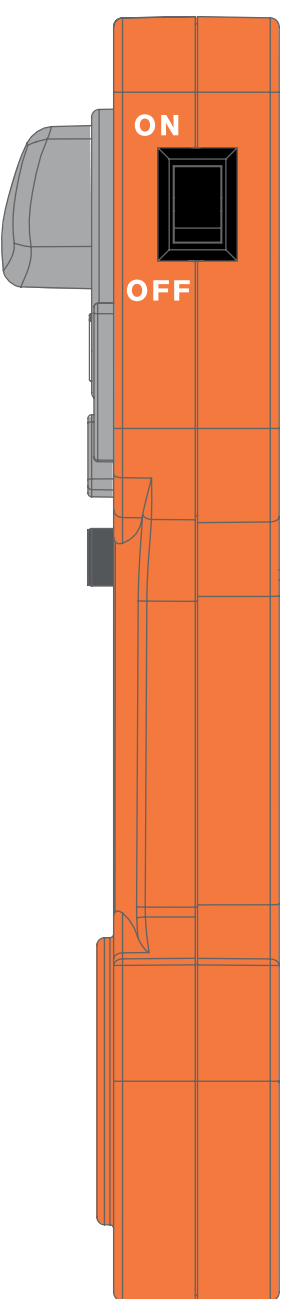

200%
ENGINE SELECTION

White
Standard

Words changed
September 15 2016

200%

Lionel L.L.C.
Model: LIONCHIEF™ Universal Remote

Made in China
FCC ID: LIV-LCUNIVREM
IC: 7032A-LCUNIVREM

Contains FCC ID: 2AH7AKW2541A
IC: 21416-KW2541A

1

2

3

Maroon
Pantone
207 C

Colors:

Black
Standard

White
Standard

Tan
Pantone
155c