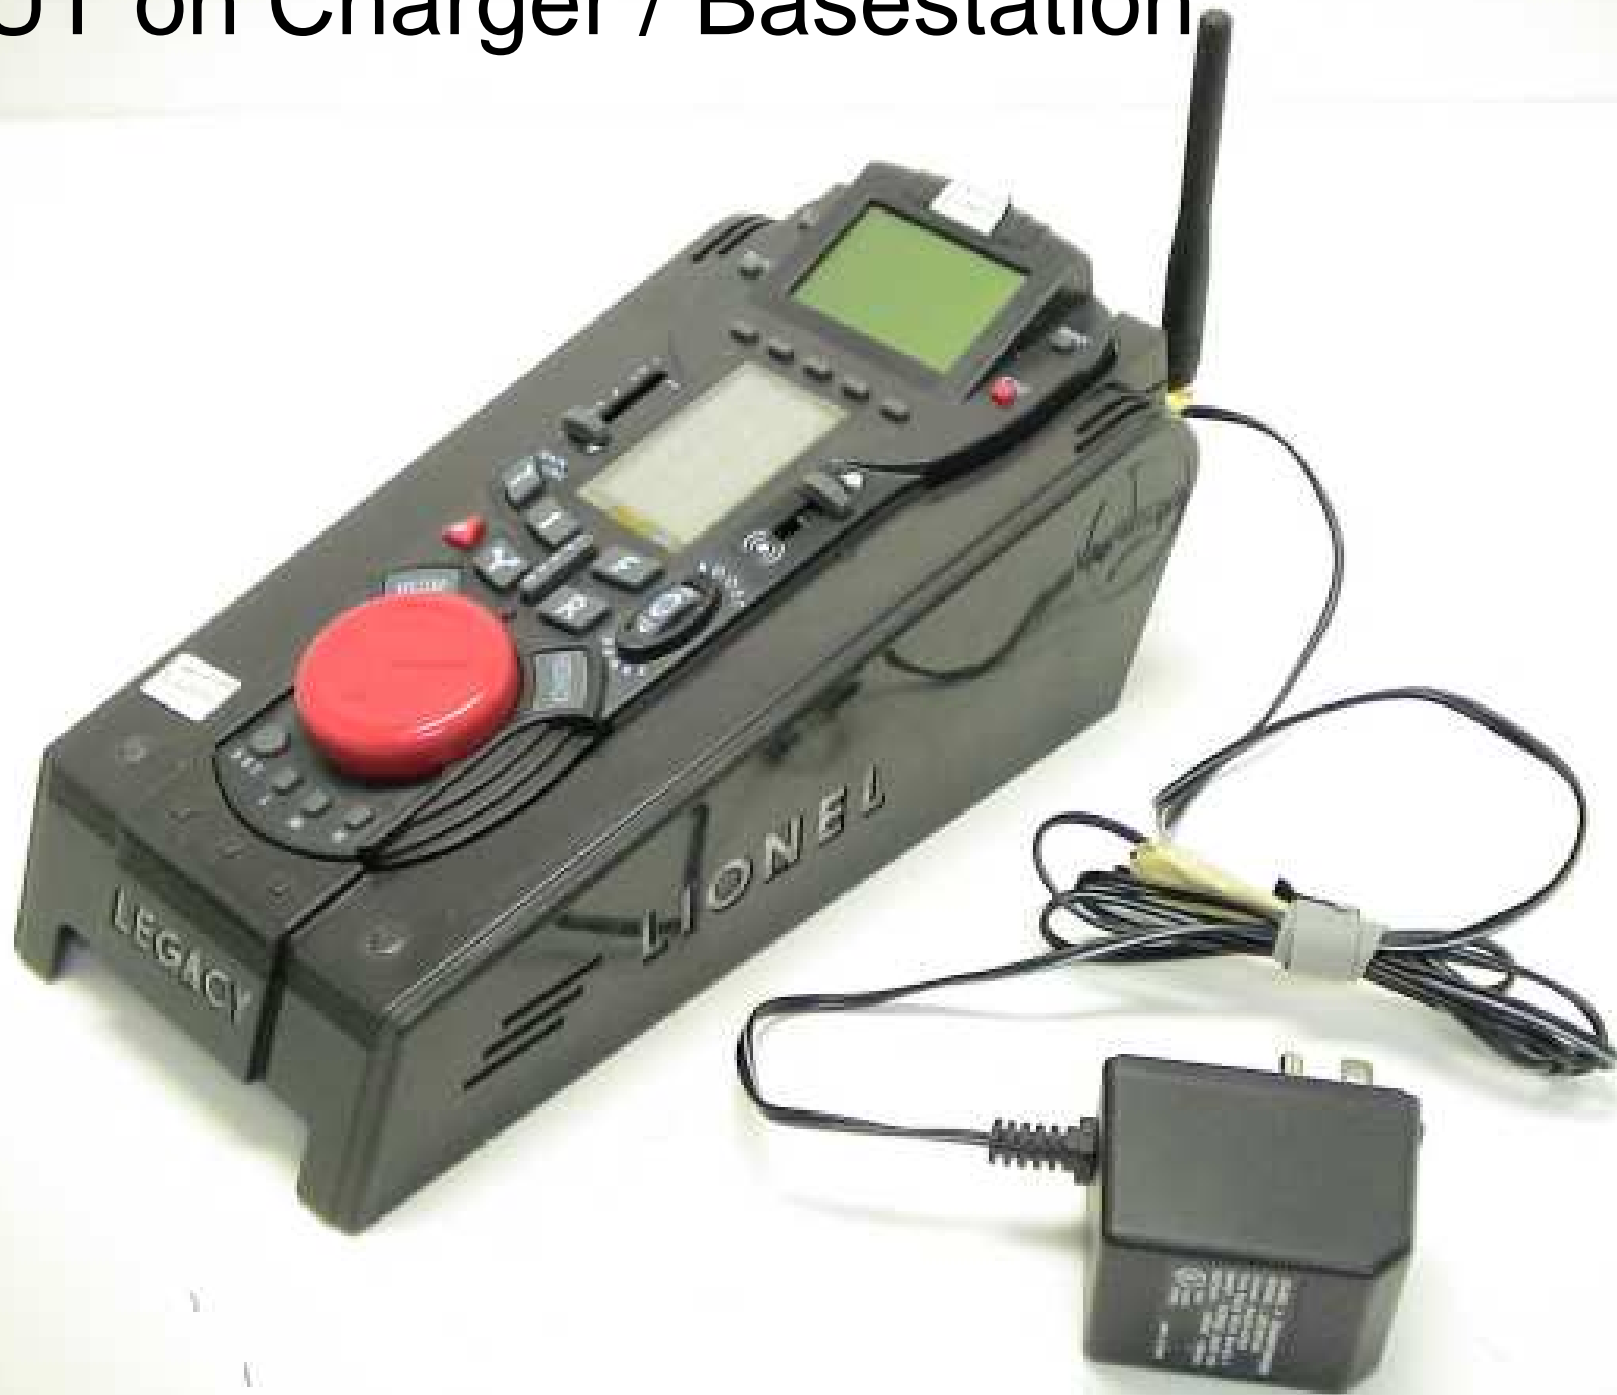

# DUT with Button Actuator

# DUT on Charger / Basestation

CLASS 2 TRANSFORMER

MODEL : AC120100

Use Only With BASE-1

INPUT : 120VAC 60Hz 3W

OUTPUT : 12VAC 100mA

9525  
LISTED  
E117924

MADE IN CHINA