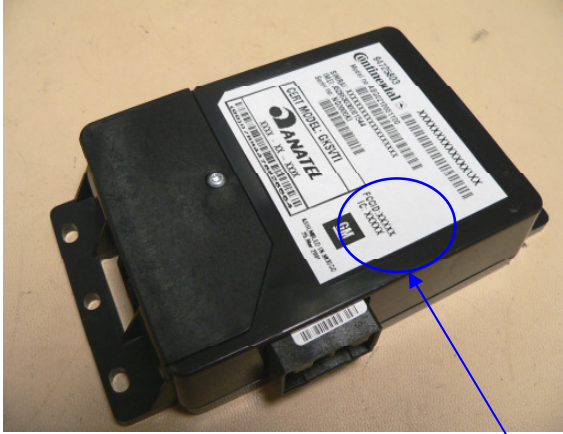

XXXX - XX - XXXX

(00)0 / MH447602664

FCCID:XXXXX
IC: XXXXX

GM

ASSEMBLED IN MEXICO
25 Mar 2005

FCC ID: LHJGNOV1B

External Photos for GNOV1B

Fig. 1 External View