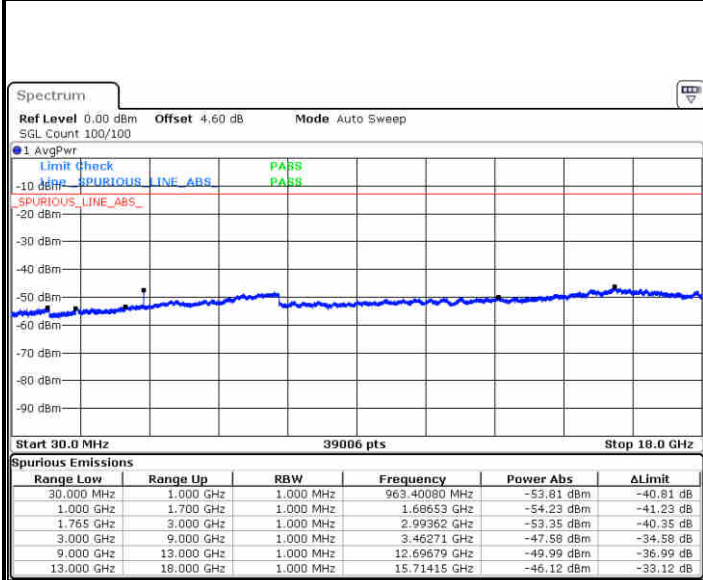

LTE Band 4 / 1.4MHz

Highest Channel / QPSK

Date: 9 JUL 2019 22:37:46

Highest Channel / 16QAM

Date: 9 JUL 2019 22:38:40

LTE Band 4 / 3MHz

Lowest Channel / QPSK

Date: 9 JUL 2019 22:44:45

Lowest Channel / 16QAM

Date: 9 JUL 2019 22:45:40

LTE Band 4 / 3MHz

Middle Channel / QPSK

Date: 9 JUL 2019 22:47:15

Middle Channel / 16QAM

Date: 9 JUL 2019 22:48:10

Highest Channel / QPSK

Date: 9 JUL 2019 22:54:15

Highest Channel / 16QAM

Date: 9 JUL 2019 22:55:10

LTE Band 4 / 5MHz

Lowest Channel / QPSK

Lowest Channel / 16QAM

Date: 9 JUL 2019 23:01:15

Date: 9 JUL 2019 23:02:10