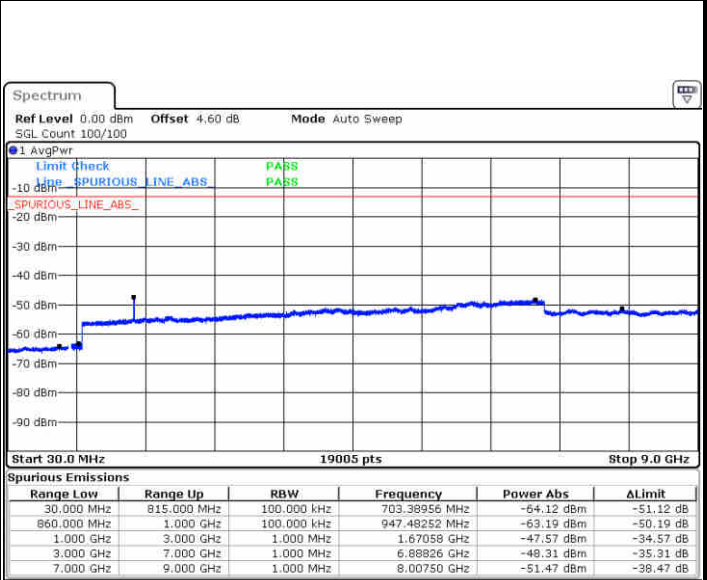

Middle Channel / 16QAM

Date: 10 JUL 2019 02:49:04

Highest Channel / QPSK

Date: 10 JUL 2019 02:57:09

Highest Channel / 16QAM

Date: 10 JUL 2019 02:58:04

LTE Band 5 / 1.4MHz

Lowest Channel / 64QAM

Middle Channel / 64QAM

Date: 10 JUL 2019 04:39:00

Date: 10 JUL 2019 04:39:55

Highest Channel / 64QAM

Date: 10 JUL 2019 04:44:45

**LTE Band 5 / 3MHz**

**Lowest Channel / 64QAM**

Date: 10 JUL 2019 04:49:15

**Middle Channel / 64QAM**

Date: 10 JUL 2019 04:50:09

**Highest Channel / 64QAM**

Date: 10 JUL 2019 04:55:00

**LTE Band 5 / 5MHz**

**Lowest Channel / 64QAM**

Date: 10 JUL 2019 04:59:30

**Middle Channel / 64QAM**