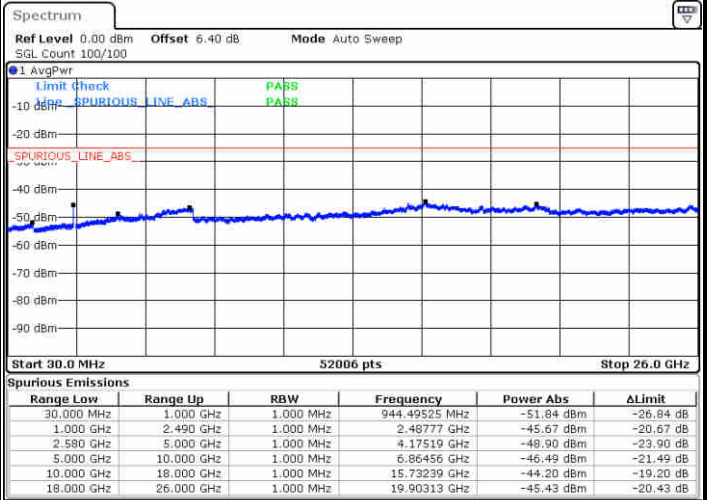

LTE Band 7 / 10MHz

Lowest Channel / QPSK

Date: 11 JUL 2019 02:22:14

Lowest Channel / 16QAM

Date: 11 JUL 2019 02:23:08

LTE Band 7 / 10MHz

Middle Channel / QPSK

Middle Channel / 16QAM

Date: 11.JUL.2019 02:24:56

Date: 11.JUL.2019 02:24:02

Highest Channel / QPSK

Highest Channel / 16QAM

Date: 11.JUL.2019 02:25:50

Date: 11.JUL.2019 02:26:44

LTE Band 7 / 15MHz

Lowest Channel / QPSK

Lowest Channel / 16QAM

Date: 11 JUL 2019 02:38:45

Date: 11 JUL 2019 02:39:39

Middle Channel / QPSK

Middle Channel / 16QAM

Date: 11 JUL 2019 02:41:27

Date: 11 JUL 2019 02:40:33

LTE Band 7 / 15MHz

Highest Channel / QPSK

Date: 11 JUL 2019 02:42:21

Highest Channel / 16QAM

Date: 11 JUL 2019 02:43:15

LTE Band 7 / 20MHz

Lowest Channel / QPSK

Date: 11 JUL 2019 02:55:17

Lowest Channel / 16QAM