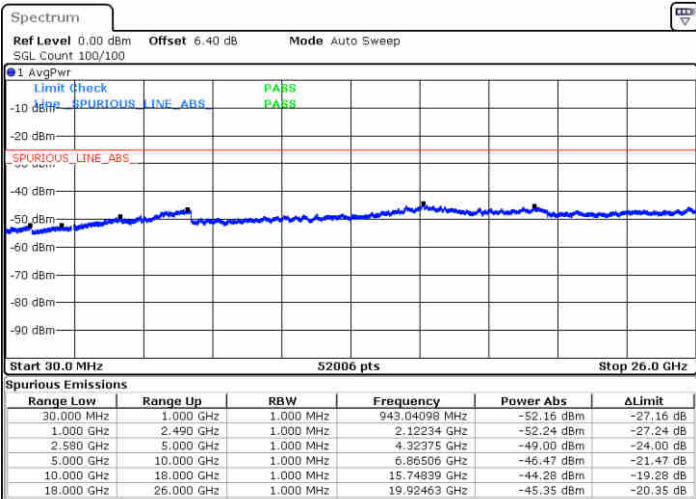

Middle Channel / 16QAM

Date: 11 JUL 2019 02:08:26

Date: 11 JUL 2019 02:07:32

LTE Band 7 / 5MHz

Highest Channel / QPSK

Date: 11 JUL 2019 02:09:20

Highest Channel / 16QAM

Date: 11 JUL 2019 02:10:14

LTE Band 7 / 10MHz

Lowest Channel / QPSK

Date: 11 JUL 2019 02:22:14

Lowest Channel / 16QAM

Date: 11 JUL 2019 02:23:08

LTE Band 7 / 10MHz

Middle Channel / QPSK

Middle Channel / 16QAM

Date: 11.JUL.2019 02:24:56

Date: 11.JUL.2019 02:24:02

Highest Channel / QPSK

Highest Channel / 16QAM

Date: 11.JUL.2019 02:25:50

Date: 11.JUL.2019 02:26:44

LTE Band 7 / 15MHz

Lowest Channel / QPSK