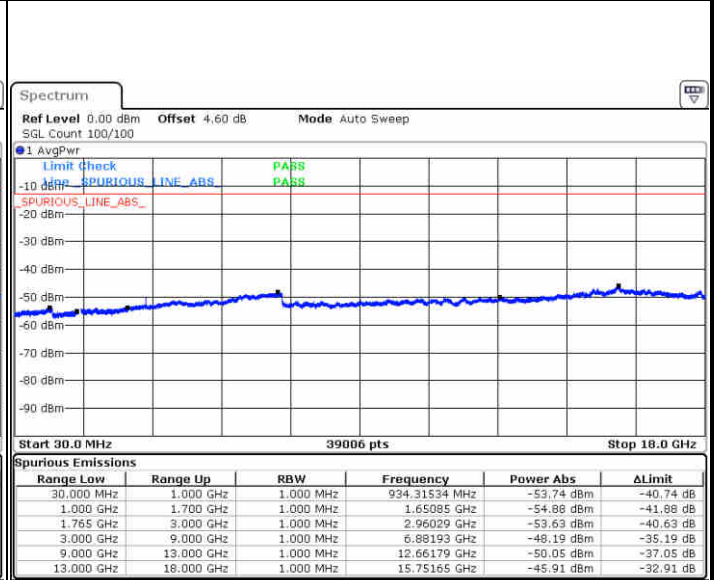

Date: 10 JUL 2019 00:53:22

LTE Band 4 / 10MHz

Lowest Channel / 64QAM

Middle Channel / 64QAM

Date: 10 JUL 2019 00:56:52

Date: 10 JUL 2019 00:58:07

Highest Channel / 64QAM

Date: 10 JUL 2019 01:01:37

LTE Band 4 / 15MHz

Lowest Channel / 64QAM

Middle Channel / 64QAM

Date: 10 JUL 2019 01:05:07

Date: 10 JUL 2019 01:06:22

Highest Channel / 64QAM

Date: 10 JUL 2019 01:09:52

**LTE Band 4 / 20MHz**

**Lowest Channel / 64QAM**

Date: 10 JUL 2019 01:13:23

**Middle Channel / 64QAM**

Date: 10 JUL 2019 01:14:37

**Highest Channel / 64QAM**

Date: 10 JUL 2019 01:18:08

LTE Band 5 / 1.4MHz

Lowest Channel / QPSK