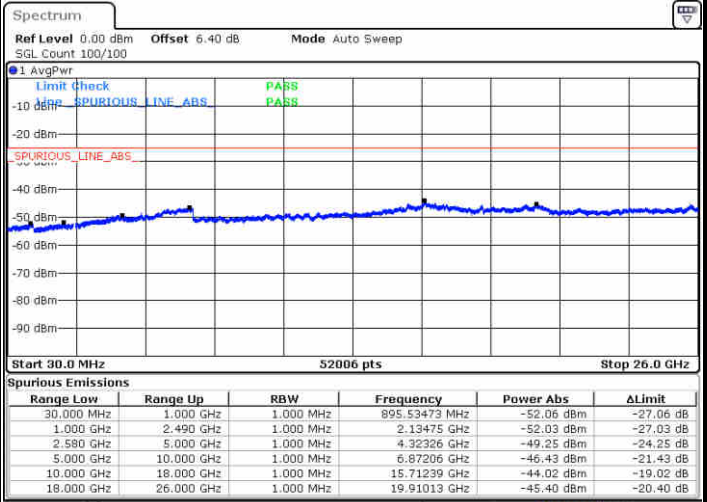

Lowest Channel / 16QAM

Date: 11 JUL 2019 02:38:45

Date: 11 JUL 2019 02:39:39

Middle Channel / QPSK

Middle Channel / 16QAM

Date: 11 JUL 2019 02:41:27

Date: 11 JUL 2019 02:40:33

LTE Band 7 / 15MHz

Highest Channel / QPSK

Date: 11 JUL 2019 02:42:21

Highest Channel / 16QAM

Date: 11 JUL 2019 02:43:15

LTE Band 7 / 20MHz

Lowest Channel / QPSK

Date: 11 JUL 2019 02:55:17

Lowest Channel / 16QAM

Date: 11 JUL 2019 02:56:11

LTE Band 7 / 20MHz

Middle Channel / QPSK

Middle Channel / 16QAM

Date: 11.JUL.2019 02:57:58

Date: 11.JUL.2019 02:57:05

Highest Channel / QPSK

Highest Channel / 16QAM