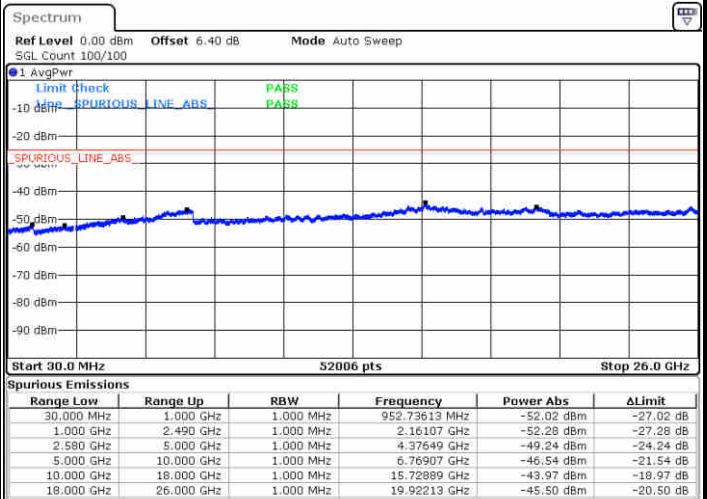

Middle Channel / 16QAM

Date: 11 JUL 2019 02:08:26

Date: 11 JUL 2019 02:07:32

LTE Band 7 / 5MHz

Highest Channel / QPSK

Date: 11 JUL 2019 02:09:20

Highest Channel / 16QAM

Date: 11 JUL 2019 02:10:14

LTE Band 7 / 10MHz

Lowest Channel / QPSK

Date: 11 JUL 2019 02:22:14

Lowest Channel / 16QAM

Date: 11 JUL 2019 02:23:08

LTE Band 7 / 10MHz

Middle Channel / QPSK

Middle Channel / 16QAM

Date: 11.JUL.2019 02:24:56

Date: 11.JUL.2019 02:24:02

Highest Channel / QPSK

Highest Channel / 16QAM

Date: 11.JUL.2019 02:25:50

Date: 11.JUL.2019 02:26:44

LTE Band 7 / 15MHz

Lowest Channel / QPSK