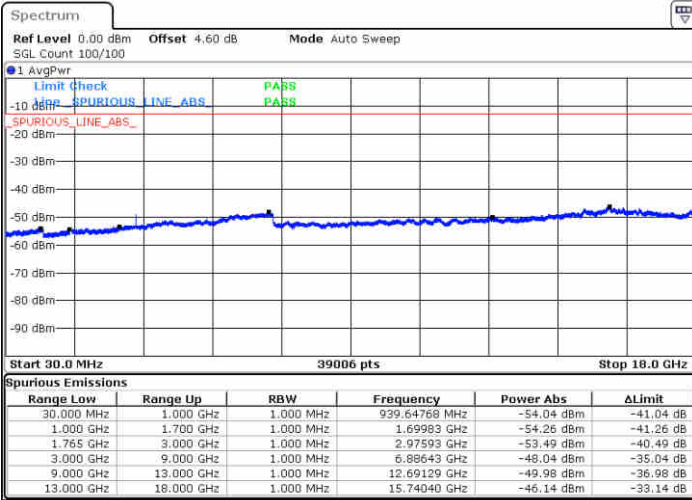

Date: 9 JUL 2019 22:54:15

Highest Channel / 16QAM

Date: 9 JUL 2019 22:55:10

LTE Band 4 / 5MHz

Lowest Channel / QPSK

Lowest Channel / 16QAM

Date: 9 JUL 2019 23:01:15

Date: 9 JUL 2019 23:02:10

Middle Channel / QPSK

Middle Channel / 16QAM

Date: 9 JUL 2019 23:03:45

Date: 9 JUL 2019 23:04:40

LTE Band 4 / 5MHz

Highest Channel / QPSK

Date: 9 JUL 2019 23:10:46

Highest Channel / 16QAM