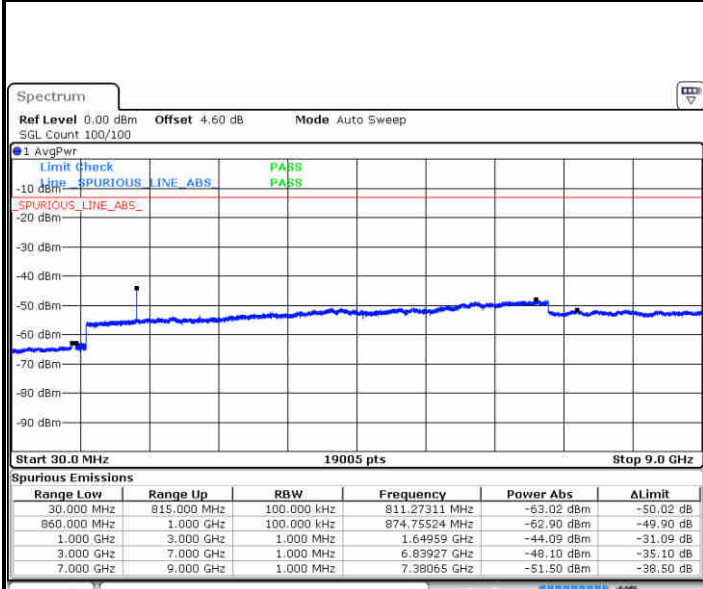

Date: 10 JUL 2019 02:16:10

Date: 10 JUL 2019 02:17:05

LTE Band 5 / 5MHz

Lowest Channel / QPSK

Lowest Channel / 16QAM

Date: 10 JUL 2019 02:25:10

Date: 10 JUL 2019 02:26:05

Middle Channel / QPSK

Middle Channel / 16QAM

Date: 10 JUL 2019 02:27:40

Date: 10 JUL 2019 02:28:35

LTE Band 5 / 5MHz

Highest Channel / QPSK

Date: 10 JUL 2019 02:36:40

Highest Channel / 16QAM

Date: 10 JUL 2019 02:37:35

LTE Band 5 / 10MHz

Lowest Channel / QPSK

Date: 10 JUL 2019 02:45:40

Lowest Channel / 16QAM

Date: 10 JUL 2019 02:46:34

LTE Band 5 / 10MHz

Middle Channel / QPSK

Date: 10 JUL 2019 02:48:09