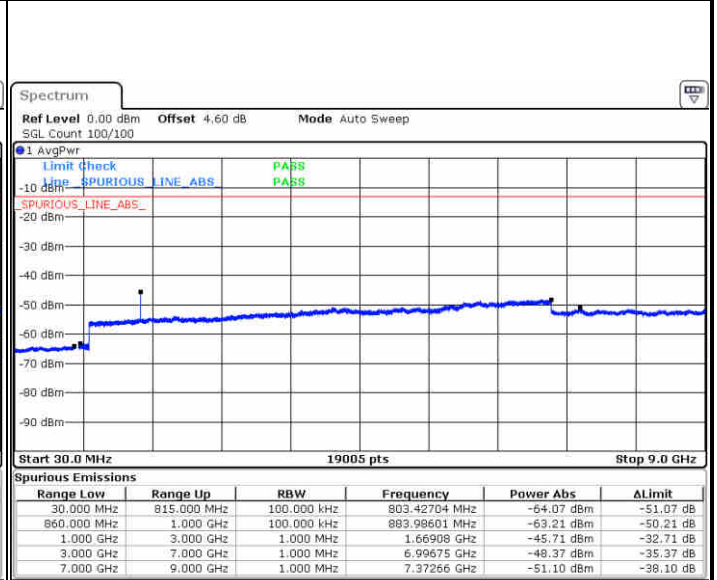

Middle Channel / 64QAM

Date: 10 JUL 2019 04:39:00

Date: 10 JUL 2019 04:39:55

Highest Channel / 64QAM

Date: 10 JUL 2019 04:44:45

**LTE Band 5 / 3MHz**

**Lowest Channel / 64QAM**

Date: 10 JUL 2019 04:49:15

**Middle Channel / 64QAM**

Date: 10 JUL 2019 04:50:09

**Highest Channel / 64QAM**

Date: 10 JUL 2019 04:55:00

**LTE Band 5 / 5MHz**

**Lowest Channel / 64QAM**

Date: 10 JUL 2019 04:59:30

**Middle Channel / 64QAM**

Date: 10 JUL 2019 05:00:24

**Highest Channel / 64QAM**

Date: 10 JUL 2019 05:05:14

LTE Band 5 / 10MHz

Lowest Channel / 64QAM

Middle Channel / 64QAM

Date: 10 JUL 2019 05:09:44

Date: 10 JUL 2019 05:10:39