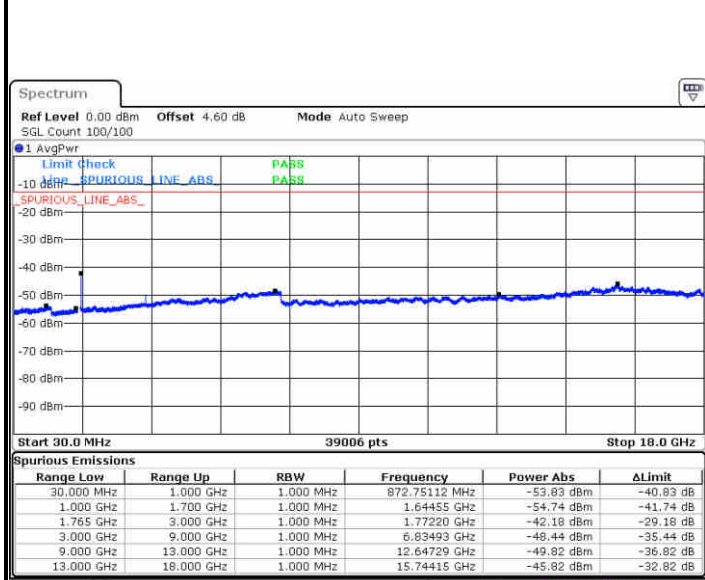

LTE Band 4 / 15MHz

Lowest Channel / 64QAM

Middle Channel / 64QAM

Date: 10 JUL 2019 01:05:07

Date: 10 JUL 2019 01:06:22

Highest Channel / 64QAM

Date: 10 JUL 2019 01:09:52

**LTE Band 4 / 20MHz**

**Lowest Channel / 64QAM**

Date: 10 JUL 2019 01:13:23

**Middle Channel / 64QAM**

Date: 10 JUL 2019 01:14:37

**Highest Channel / 64QAM**

Date: 10 JUL 2019 01:18:08

LTE Band 5 / 1.4MHz

Lowest Channel / QPSK

Lowest Channel / 16QAM

Date: 10 JUL 2019 01:44:12

Date: 10 JUL 2019 01:45:06

Middle Channel / QPSK

Middle Channel / 16QAM

Date: 10 JUL 2019 01:46:41

Date: 10 JUL 2019 01:47:36

LTE Band 5 / 1.4MHz

Highest Channel / QPSK

Highest Channel / 16QAM

Date: 10 JUL 2019 01:55:41

Date: 10 JUL 2019 01:56:35

LTE Band 5 / 3MHz

Lowest Channel / QPSK

Lowest Channel / 16QAM

Date: 10 JUL 2019 02:04:41