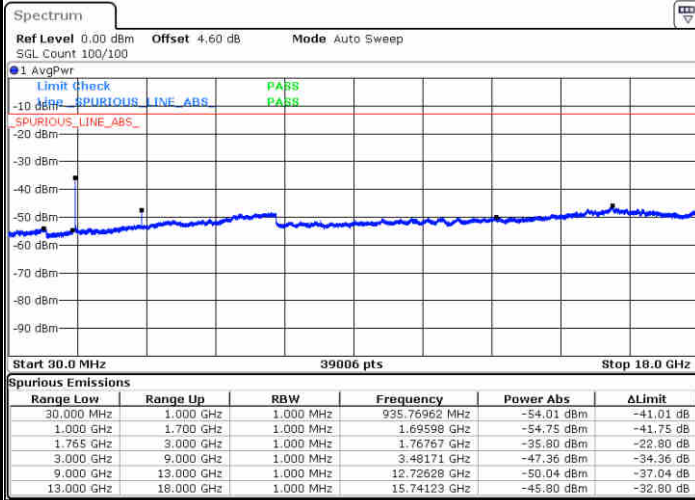

Middle Channel / 16QAM

Date: 9 JUL 2019 23:20:15

Date: 9 JUL 2019 23:21:10

Highest Channel / QPSK

Highest Channel / 16QAM

Date: 9 JUL 2019 23:27:15

Date: 9 JUL 2019 23:28:10

LTE Band 4 / 15MHz

Lowest Channel / QPSK

Lowest Channel / 16QAM

Date: 9 JUL 2019 23:34:15

Date: 9 JUL 2019 23:35:10

Middle Channel / QPSK

Middle Channel / 16QAM

Date: 9 JUL 2019 23:36:45

Date: 9 JUL 2019 23:37:40

LTE Band 4 / 15MHz

Highest Channel / QPSK

Date: 9 JUL 2019 23:43:45

Highest Channel / 16QAM

Date: 9 JUL 2019 23:44:40

LTE Band 4 / 20MHz

Lowest Channel / QPSK

Date: 9 JUL 2019 23:50:45