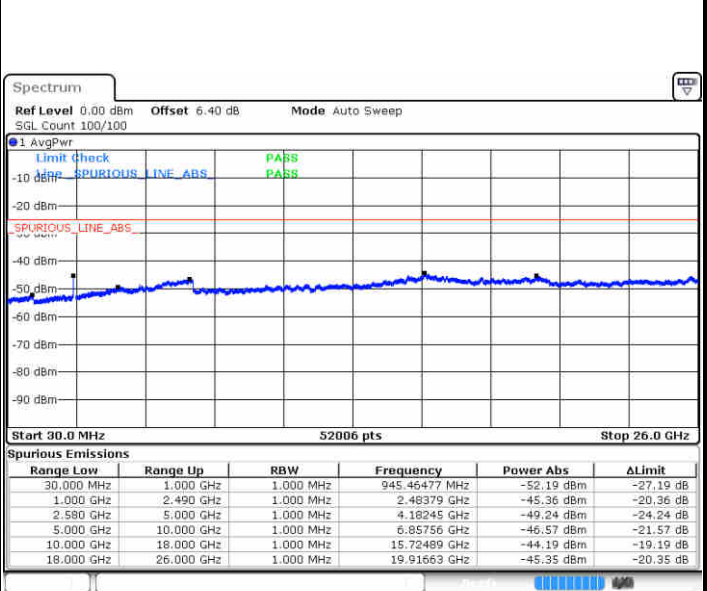

Lowest Channel / 16QAM

Date: 11 JUL 2019 02:38:45

Date: 11 JUL 2019 02:39:39

Middle Channel / QPSK

Middle Channel / 16QAM

Date: 11 JUL 2019 02:41:27

Date: 11 JUL 2019 02:40:33

LTE Band 7 / 15MHz

Highest Channel / QPSK

Date: 11 JUL 2019 02:42:21

Highest Channel / 16QAM

Date: 11 JUL 2019 02:43:15

LTE Band 7 / 20MHz

Lowest Channel / QPSK

Date: 11 JUL 2019 02:55:17

Lowest Channel / 16QAM

Date: 11 JUL 2019 02:56:11

LTE Band 7 / 20MHz

Middle Channel / QPSK

Middle Channel / 16QAM

Date: 11.JUL.2019 02:57:58

Date: 11.JUL.2019 02:57:05

Highest Channel / QPSK

Highest Channel / 16QAM