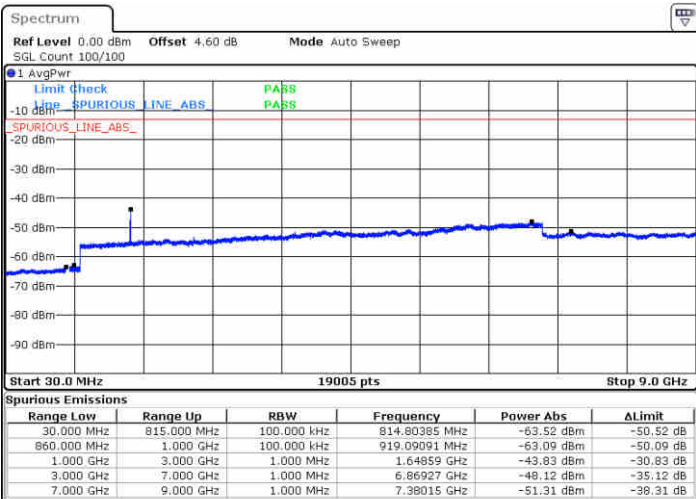

Lowest Channel / 16QAM

Date: 10 JUL 2019 01:44:12

Date: 10 JUL 2019 01:45:06

Middle Channel / QPSK

Middle Channel / 16QAM

Date: 10 JUL 2019 01:46:41

Date: 10 JUL 2019 01:47:36

LTE Band 5 / 1.4MHz

Highest Channel / QPSK

Highest Channel / 16QAM

Date: 10 JUL 2019 01:55:41

Date: 10 JUL 2019 01:56:35

LTE Band 5 / 3MHz

Lowest Channel / QPSK

Lowest Channel / 16QAM

Date: 10 JUL 2019 02:04:41

Date: 10 JUL 2019 02:05:35

LTE Band 5 / 3MHz

Middle Channel / QPSK

Middle Channel / 16QAM

Date: 10 JUL 2019 02:07:10

Date: 10 JUL 2019 02:08:05

Highest Channel / QPSK

Highest Channel / 16QAM