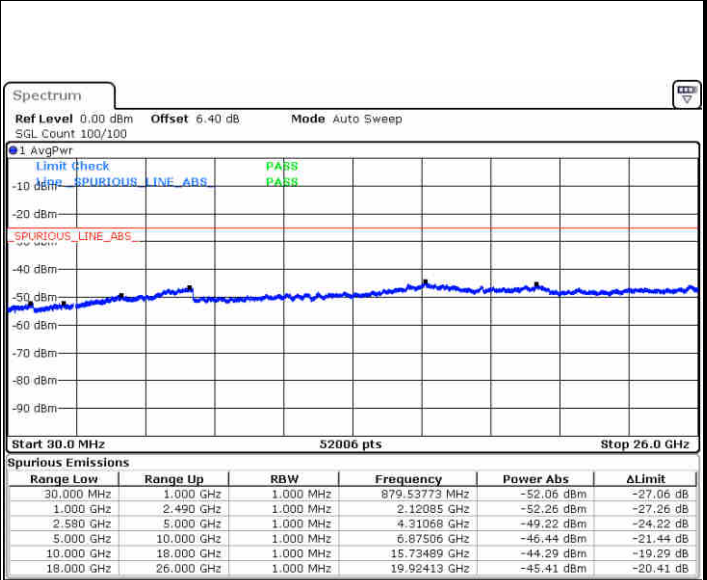

Highest Channel / 64QAM

Date: 10 JUL 2019 05:15:29

LTE Band 7 / 5MHz

Lowest Channel / QPSK

Lowest Channel / 16QAM

Date: 11 JUL 2019 02:05:44

Date: 11 JUL 2019 02:06:38

Middle Channel / QPSK

Middle Channel / 16QAM

Date: 11 JUL 2019 02:08:26

Date: 11 JUL 2019 02:07:32

LTE Band 7 / 5MHz

Highest Channel / QPSK

Date: 11 JUL 2019 02:09:20

Highest Channel / 16QAM

Date: 11 JUL 2019 02:10:14

LTE Band 7 / 10MHz

Lowest Channel / QPSK

Date: 11 JUL 2019 02:22:14

Lowest Channel / 16QAM

Date: 11 JUL 2019 02:23:08

LTE Band 7 / 10MHz

Middle Channel / QPSK

Middle Channel / 16QAM