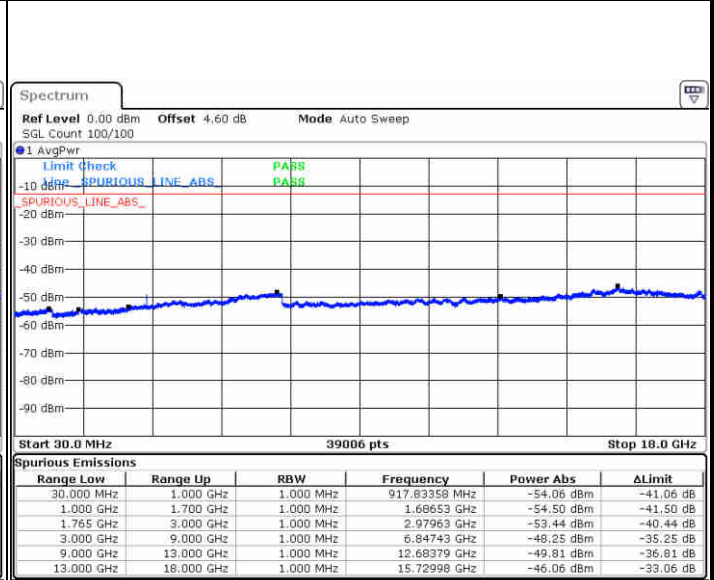

LTE Band 4 / 1.4MHz

Highest Channel / QPSK

Date: 9 JUL 2019 22:37:46

Highest Channel / 16QAM

Date: 9 JUL 2019 22:38:40

LTE Band 4 / 3MHz

Lowest Channel / QPSK

Date: 9 JUL 2019 22:44:45

Lowest Channel / 16QAM

Date: 9 JUL 2019 22:45:40

LTE Band 4 / 3MHz

Middle Channel / QPSK

Date: 9 JUL 2019 22:47:15

Middle Channel / 16QAM

Date: 9 JUL 2019 22:48:10

Highest Channel / QPSK

Date: 9 JUL 2019 22:54:15

Highest Channel / 16QAM

Date: 9 JUL 2019 22:55:10

LTE Band 4 / 5MHz

Lowest Channel / QPSK

Lowest Channel / 16QAM

Date: 9 JUL 2019 23:01:15

Date: 9 JUL 2019 23:02:10