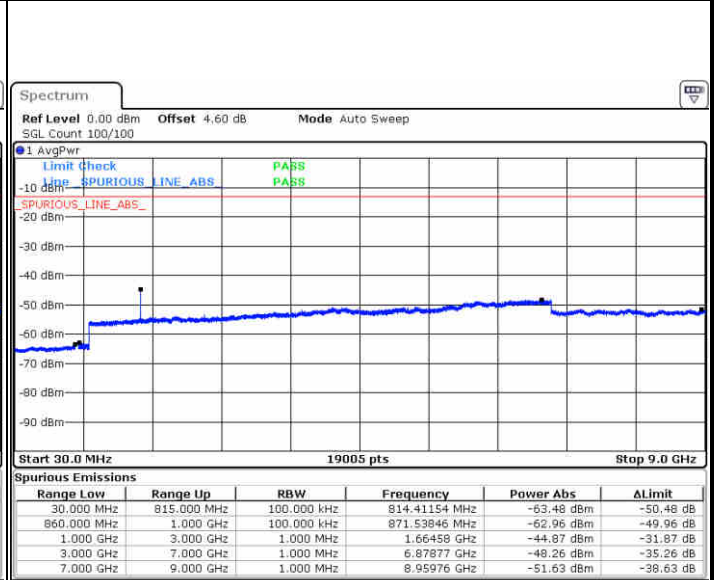

Middle Channel / 16QAM

Date: 10 JUL 2019 02:27:40

Date: 10 JUL 2019 02:28:35

LTE Band 5 / 5MHz

Highest Channel / QPSK

Date: 10 JUL 2019 02:36:40

Highest Channel / 16QAM

Date: 10 JUL 2019 02:37:35

LTE Band 5 / 10MHz

Lowest Channel / QPSK

Date: 10 JUL 2019 02:45:40

Lowest Channel / 16QAM

Date: 10 JUL 2019 02:46:34

LTE Band 5 / 10MHz

Middle Channel / QPSK

Date: 10 JUL 2019 02:48:09

Middle Channel / 16QAM

Date: 10 JUL 2019 02:49:04

Highest Channel / QPSK

Date: 10 JUL 2019 02:57:09

Highest Channel / 16QAM

Date: 10 JUL 2019 02:58:04

LTE Band 5 / 1.4MHz

Lowest Channel / 64QAM