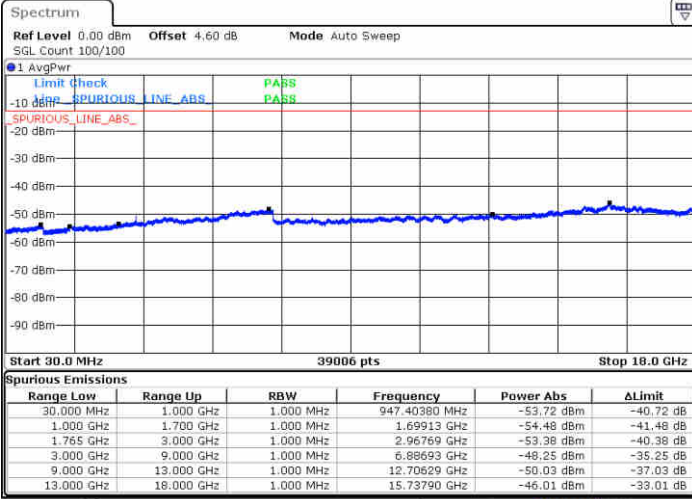

Highest Channel / 16QAM

Date: 10 JUL 2019 00:00:16

Date: 10 JUL 2019 00:01:10

**LTE Band 4 / 1.4MHz**

**Lowest Channel / 64QAM**

Date: 10 JUL 2019 00:32:07

**Middle Channel / 64QAM**

Date: 10 JUL 2019 00:33:22

**Highest Channel / 64QAM**

Date: 10 JUL 2019 00:38:52

LTE Band 4 / 5MHz

Lowest Channel / 64QAM

Middle Channel / 64QAM

Date: 10 JUL 2019 00:48:37

Date: 10 JUL 2019 00:49:52

Highest Channel / 64QAM

Date: 10 JUL 2019 00:53:22

LTE Band 4 / 10MHz

Lowest Channel / 64QAM

Middle Channel / 64QAM

Date: 10 JUL 2019 00:56:52

Date: 10 JUL 2019 00:58:07

Highest Channel / 64QAM

Date: 10 JUL 2019 01:01:37