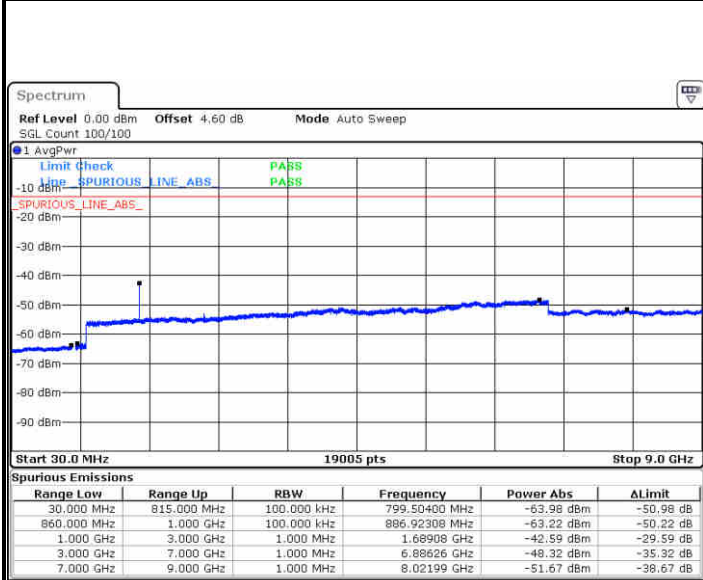

Date: 10 JUL 2019 02:16:10

Date: 10 JUL 2019 02:17:05

LTE Band 5 / 5MHz

Lowest Channel / QPSK

Lowest Channel / 16QAM

Date: 10 JUL 2019 02:25:10

Date: 10 JUL 2019 02:26:05

Middle Channel / QPSK

Middle Channel / 16QAM

Date: 10 JUL 2019 02:27:40

Date: 10 JUL 2019 02:28:35

LTE Band 5 / 5MHz

Highest Channel / QPSK

Date: 10 JUL 2019 02:36:40

Highest Channel / 16QAM

Date: 10 JUL 2019 02:37:35

LTE Band 5 / 10MHz

Lowest Channel / QPSK

Date: 10 JUL 2019 02:45:40

Lowest Channel / 16QAM

Date: 10 JUL 2019 02:46:34

LTE Band 5 / 10MHz

Middle Channel / QPSK

Date: 10 JUL 2019 02:48:09