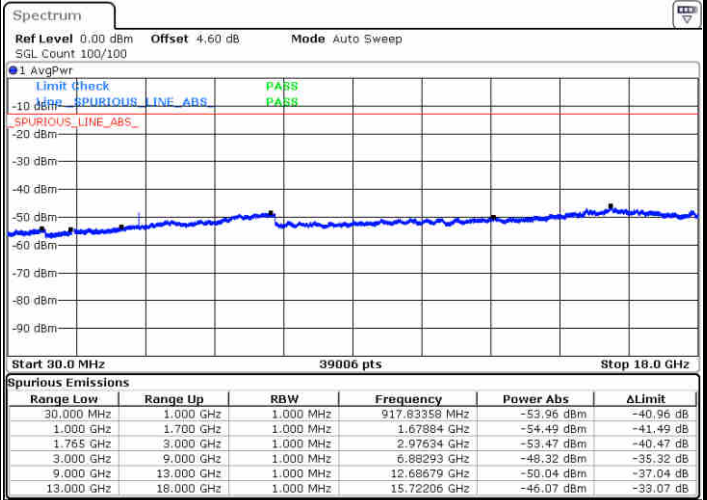

LTE Band 4 / 15MHz

Highest Channel / QPSK

Date: 9 JUL 2019 23:43:45

Highest Channel / 16QAM

Date: 9 JUL 2019 23:44:40

LTE Band 4 / 20MHz

Lowest Channel / QPSK

Date: 9 JUL 2019 23:50:45

Lowest Channel / 16QAM

Date: 9 JUL 2019 23:51:40

LTE Band 4 / 20MHz

Middle Channel / QPSK

Middle Channel / 16QAM

Date: 9 JUL 2019 23:53:15

Date: 9 JUL 2019 23:54:10

Highest Channel / QPSK

Highest Channel / 16QAM

Date: 10 JUL 2019 00:00:16

Date: 10 JUL 2019 00:01:10

**LTE Band 4 / 1.4MHz**

**Lowest Channel / 64QAM**

Date: 10 JUL 2019 00:32:07

**Middle Channel / 64QAM**

Date: 10 JUL 2019 00:33:22