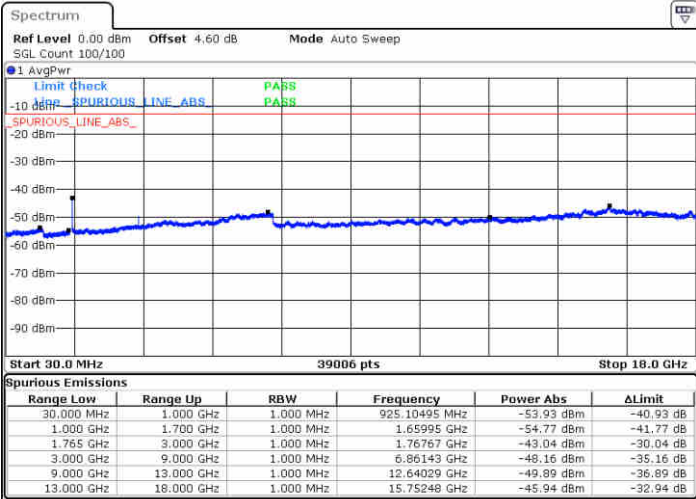

Date: 10 JUL 2019 00:53:22

LTE Band 4 / 10MHz

Lowest Channel / 64QAM

Middle Channel / 64QAM

Date: 10 JUL 2019 00:56:52

Date: 10 JUL 2019 00:58:07

Highest Channel / 64QAM

Date: 10 JUL 2019 01:01:37

LTE Band 4 / 15MHz

Lowest Channel / 64QAM

Middle Channel / 64QAM

Date: 10 JUL 2019 01:05:07

Date: 10 JUL 2019 01:06:22

Highest Channel / 64QAM

Date: 10 JUL 2019 01:09:52

**LTE Band 4 / 20MHz**

**Lowest Channel / 64QAM**

Date: 10 JUL 2019 01:13:23

**Middle Channel / 64QAM**

Date: 10 JUL 2019 01:14:37

**Highest Channel / 64QAM**

Date: 10 JUL 2019 01:18:08

LTE Band 5 / 1.4MHz

Lowest Channel / QPSK