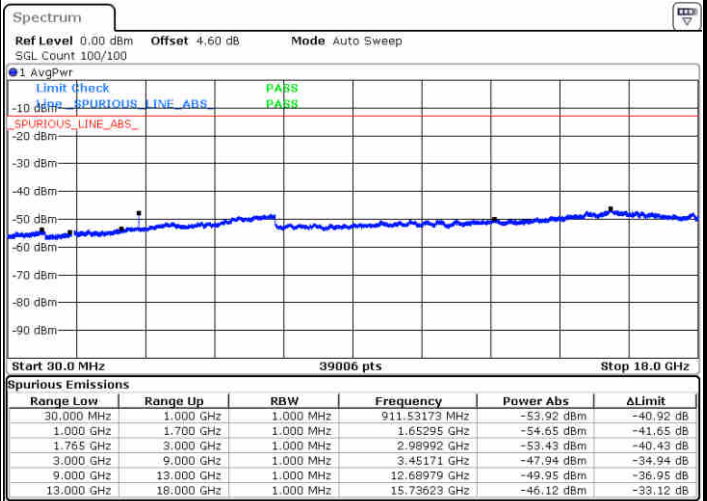

Middle Channel / 16QAM

Date: 9 JUL 2019 23:20:15

Date: 9 JUL 2019 23:21:10

Highest Channel / QPSK

Highest Channel / 16QAM

Date: 9 JUL 2019 23:27:15

Date: 9 JUL 2019 23:28:10

LTE Band 4 / 15MHz

Lowest Channel / QPSK

Lowest Channel / 16QAM

Date: 9 JUL 2019 23:34:15

Date: 9 JUL 2019 23:35:10

Middle Channel / QPSK

Middle Channel / 16QAM

Date: 9 JUL 2019 23:36:45

Date: 9 JUL 2019 23:37:40

LTE Band 4 / 15MHz

Highest Channel / QPSK

Date: 9 JUL 2019 23:43:45

Highest Channel / 16QAM

Date: 9 JUL 2019 23:44:40

LTE Band 4 / 20MHz

Lowest Channel / QPSK

Date: 9 JUL 2019 23:50:45