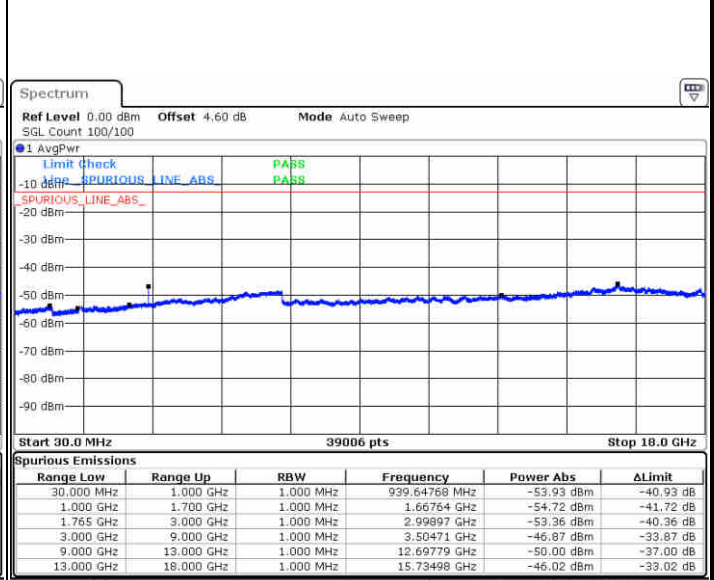

LTE Band 4 / 1.4MHz

Highest Channel / QPSK

Date: 9 JUL 2019 22:37:46

Highest Channel / 16QAM

Date: 9 JUL 2019 22:38:40

LTE Band 4 / 3MHz

Lowest Channel / QPSK

Date: 9 JUL 2019 22:44:45

Lowest Channel / 16QAM

Date: 9 JUL 2019 22:45:40

LTE Band 4 / 3MHz

Middle Channel / QPSK

Date: 9 JUL 2019 22:47:15

Middle Channel / 16QAM

Date: 9 JUL 2019 22:48:10

Highest Channel / QPSK

Date: 9 JUL 2019 22:54:15

Highest Channel / 16QAM

Date: 9 JUL 2019 22:55:10

LTE Band 4 / 5MHz

Lowest Channel / QPSK

Lowest Channel / 16QAM

Date: 9 JUL 2019 23:01:15

Date: 9 JUL 2019 23:02:10