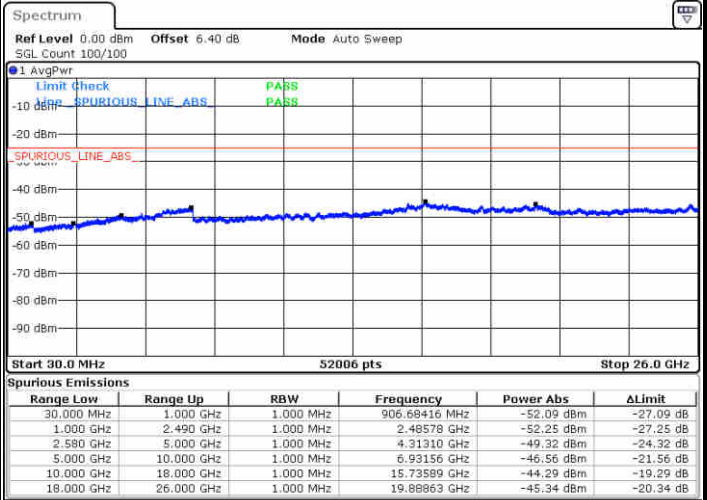

Middle Channel / 16QAM

Date: 11 JUL 2019 02:08:26

Date: 11 JUL 2019 02:07:32

LTE Band 7 / 5MHz

Highest Channel / QPSK

Date: 11 JUL 2019 02:09:20

Highest Channel / 16QAM

Date: 11 JUL 2019 02:10:14

LTE Band 7 / 10MHz

Lowest Channel / QPSK

Date: 11 JUL 2019 02:22:14

Lowest Channel / 16QAM

Date: 11 JUL 2019 02:23:08

LTE Band 7 / 10MHz

Middle Channel / QPSK

Middle Channel / 16QAM

Date: 11.JUL.2019 02:24:56

Date: 11.JUL.2019 02:24:02

Highest Channel / QPSK

Highest Channel / 16QAM

Date: 11.JUL.2019 02:25:50

Date: 11.JUL.2019 02:26:44

LTE Band 7 / 15MHz

Lowest Channel / QPSK