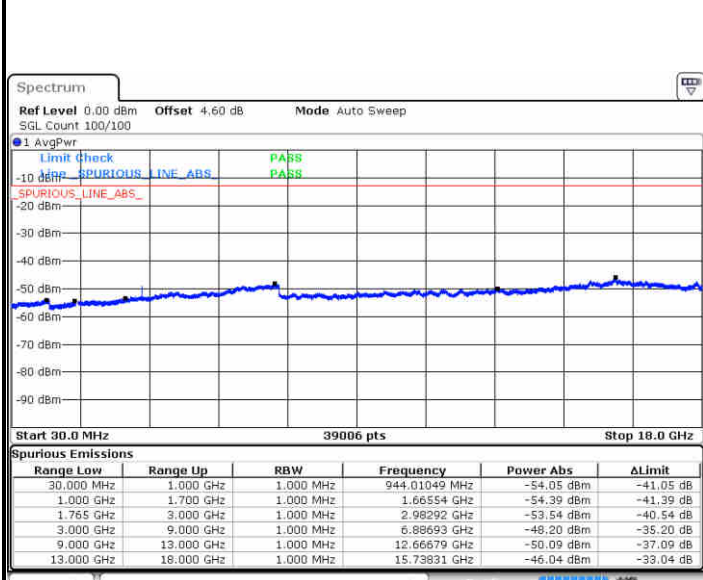

Date: 9 JUL 2019 22:54:15

Highest Channel / 16QAM

Date: 9 JUL 2019 22:55:10

LTE Band 4 / 5MHz

Lowest Channel / QPSK

Lowest Channel / 16QAM

Date: 9 JUL 2019 23:01:15

Date: 9 JUL 2019 23:02:10

Middle Channel / QPSK

Middle Channel / 16QAM

Date: 9 JUL 2019 23:03:45

Date: 9 JUL 2019 23:04:40

LTE Band 4 / 5MHz

Highest Channel / QPSK

Date: 9 JUL 2019 23:10:46

Highest Channel / 16QAM

Date: 9 JUL 2019 23:11:40

LTE Band 4 / 10MHz

Lowest Channel / QPSK

Date: 9 JUL 2019 23:17:45

Lowest Channel / 16QAM

Date: 9 JUL 2019 23:18:40

LTE Band 4 / 10MHz

Middle Channel / QPSK

Middle Channel / 16QAM

Date: 9 JUL 2019 23:20:15

Date: 9 JUL 2019 23:21:10

Highest Channel / QPSK

Highest Channel / 16QAM

Date: 9 JUL 2019 23:27:15

Date: 9 JUL 2019 23:28:10

LTE Band 4 / 15MHz