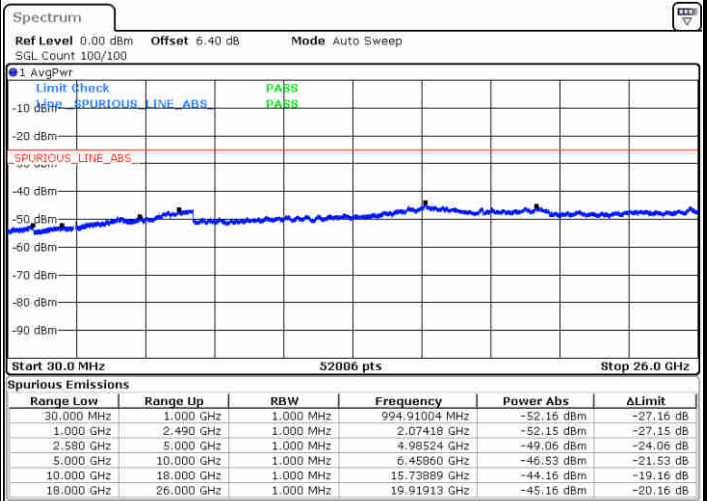

Highest Channel / QPSK

Date: 11 JUL 2019 02:42:21

Highest Channel / 16QAM

Date: 11 JUL 2019 02:43:15

LTE Band 7 / 20MHz

Lowest Channel / QPSK

Date: 11 JUL 2019 02:55:17

Lowest Channel / 16QAM

Date: 11 JUL 2019 02:56:11

LTE Band 7 / 20MHz

Middle Channel / QPSK

Middle Channel / 16QAM

Date: 11.JUL.2019 02:57:58

Date: 11.JUL.2019 02:57:05

Highest Channel / QPSK

Highest Channel / 16QAM

Date: 11.JUL.2019 02:58:52

Date: 11.JUL.2019 02:59:46

LTE Band 7 / 5MHz

Lowest Channel / 64QAM

Middle Channel / 64QAM

Date: 11.JUL.2019 03:01:41

Date: 11.JUL.2019 03:02:35

Highest Channel / 64QAM