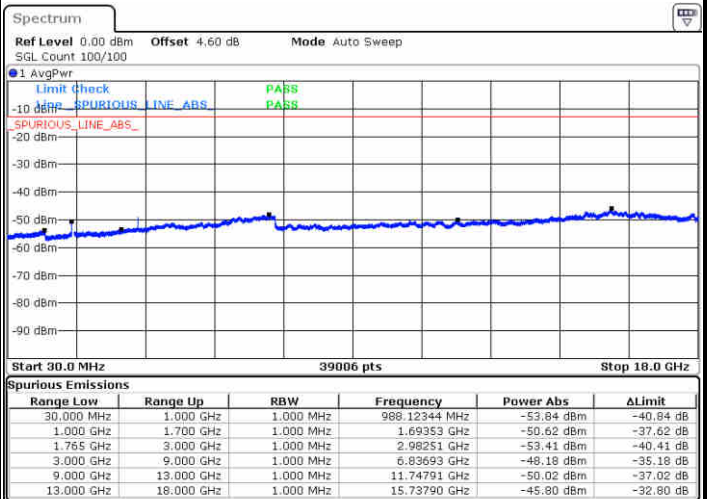

LTE Band 4 / 15MHz

Highest Channel / QPSK

Date: 9 JUL 2019 23:43:45

Highest Channel / 16QAM

Date: 9 JUL 2019 23:44:40

LTE Band 4 / 20MHz

Lowest Channel / QPSK

Date: 9 JUL 2019 23:50:45

Lowest Channel / 16QAM

Date: 9 JUL 2019 23:51:40

LTE Band 4 / 20MHz

Middle Channel / QPSK

Middle Channel / 16QAM

Date: 9 JUL 2019 23:53:15

Date: 9 JUL 2019 23:54:10

Highest Channel / QPSK