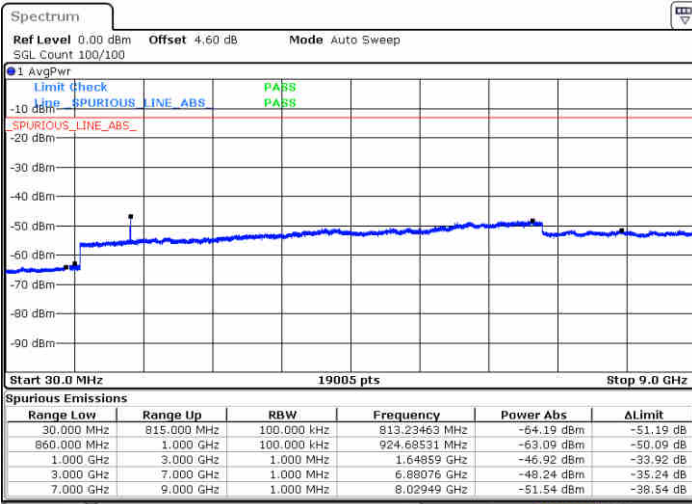

LTE Band 5 / 10MHz

Lowest Channel / QPSK

Date: 10 JUL 2019 02:45:40

Lowest Channel / 16QAM

Date: 10 JUL 2019 02:46:34

LTE Band 5 / 10MHz

Middle Channel / QPSK

Date: 10 JUL 2019 02:48:09

Middle Channel / 16QAM

Date: 10 JUL 2019 02:49:04

Highest Channel / QPSK

Date: 10 JUL 2019 02:57:09

Highest Channel / 16QAM

Date: 10 JUL 2019 02:58:04

LTE Band 5 / 1.4MHz

Lowest Channel / 64QAM

Middle Channel / 64QAM

Date: 10 JUL 2019 04:39:00

Date: 10 JUL 2019 04:39:55

Highest Channel / 64QAM

Date: 10 JUL 2019 04:44:45

**LTE Band 5 / 3MHz**

**Lowest Channel / 64QAM**

Date: 10 JUL 2019 04:49:15