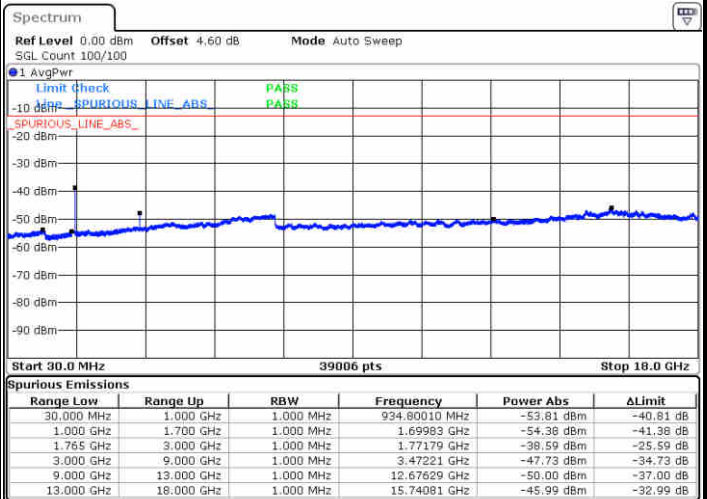

LTE Band 4 / 15MHz

Highest Channel / QPSK

Date: 9 JUL 2019 23:43:45

Highest Channel / 16QAM

Date: 9 JUL 2019 23:44:40

LTE Band 4 / 20MHz

Lowest Channel / QPSK

Date: 9 JUL 2019 23:50:45

Lowest Channel / 16QAM

Date: 9 JUL 2019 23:51:40

LTE Band 4 / 20MHz

Middle Channel / QPSK

Middle Channel / 16QAM

Date: 9 JUL 2019 23:53:15

Date: 9 JUL 2019 23:54:10

Highest Channel / QPSK

Highest Channel / 16QAM

Date: 10 JUL 2019 00:00:16

Date: 10 JUL 2019 00:01:10

**LTE Band 4 / 1.4MHz**

**Lowest Channel / 64QAM**

Date: 10 JUL 2019 00:32:07

**Middle Channel / 64QAM**

Date: 10 JUL 2019 00:33:22