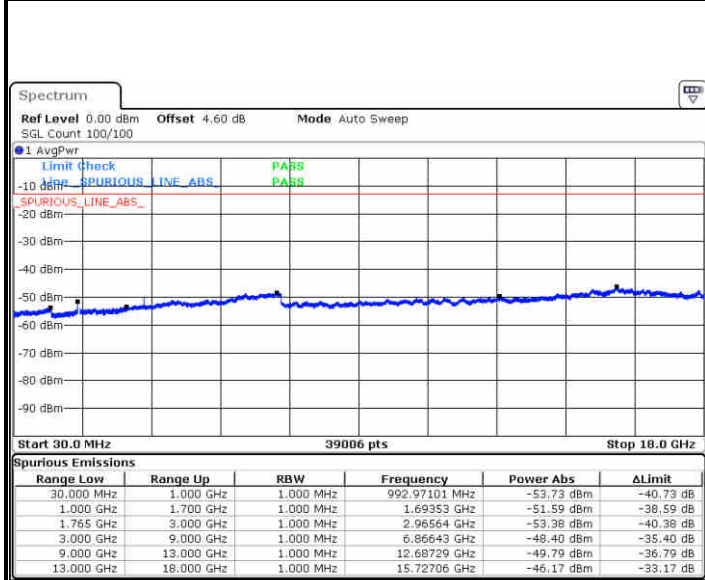

Date: 10 JUL 2019 00:53:22

LTE Band 4 / 10MHz

Lowest Channel / 64QAM

Middle Channel / 64QAM

Date: 10 JUL 2019 00:56:52

Date: 10 JUL 2019 00:58:07

Highest Channel / 64QAM

Date: 10 JUL 2019 01:01:37

LTE Band 4 / 15MHz

Lowest Channel / 64QAM

Middle Channel / 64QAM

Date: 10 JUL 2019 01:05:07

Date: 10 JUL 2019 01:06:22

Highest Channel / 64QAM

Date: 10 JUL 2019 01:09:52

**LTE Band 4 / 20MHz**

**Lowest Channel / 64QAM**

Date: 10 JUL 2019 01:13:23

**Middle Channel / 64QAM**

Date: 10 JUL 2019 01:14:37

**Highest Channel / 64QAM**

Date: 10 JUL 2019 01:18:08

LTE Band 5 / 1.4MHz

Lowest Channel / QPSK