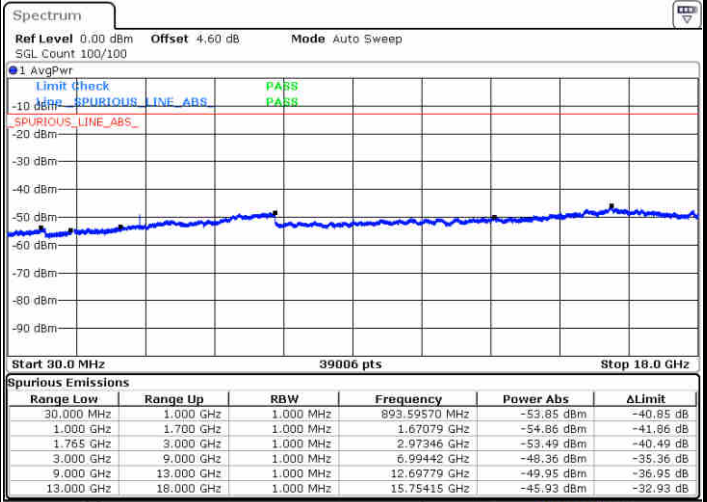

Middle Channel / QPSK

Middle Channel / 16QAM

Date: 9 JUL 2019 23:03:45

Date: 9 JUL 2019 23:04:40

LTE Band 4 / 5MHz

Highest Channel / QPSK

Date: 9 JUL 2019 23:10:46

Highest Channel / 16QAM

Date: 9 JUL 2019 23:11:40

LTE Band 4 / 10MHz

Lowest Channel / QPSK

Date: 9 JUL 2019 23:17:45

Lowest Channel / 16QAM

Date: 9 JUL 2019 23:18:40

LTE Band 4 / 10MHz

Middle Channel / QPSK

Middle Channel / 16QAM

Date: 9 JUL 2019 23:20:15

Date: 9 JUL 2019 23:21:10

Highest Channel / QPSK

Highest Channel / 16QAM

Date: 9 JUL 2019 23:27:15

Date: 9 JUL 2019 23:28:10

LTE Band 4 / 15MHz