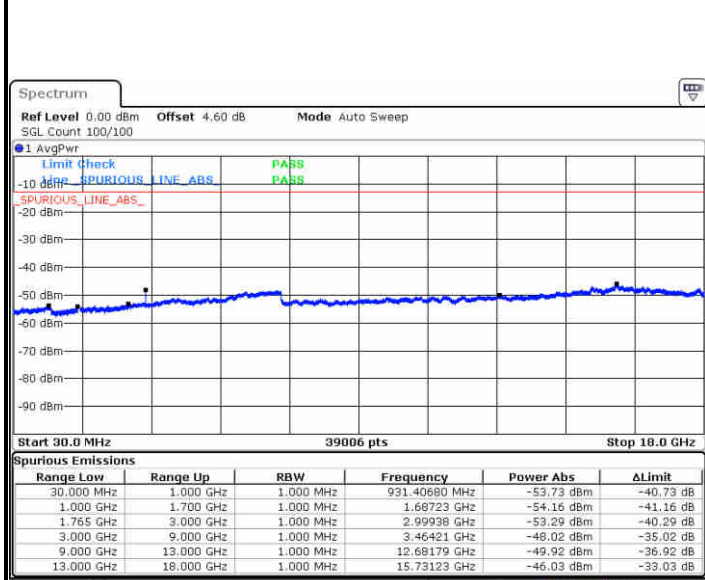

**LTE Band 2 / 20MHz**

**Lowest Channel / 64QAM**

Date: 9 JUL 2019 21:30:06

**Middle Channel / 64QAM**

Date: 9 JUL 2019 21:31:01

**Highest Channel / 64QAM**

Date: 9 JUL 2019 21:31:56

**LTE Band 4 / 1.4MHz**

**Lowest Channel / QPSK**

Date: 10 JUL 2019 00:17:55

**Lowest Channel / 16QAM**

Date: 10 JUL 2019 00:18:50

**Middle Channel / QPSK**

Date: 10 JUL 2019 00:20:25

**Middle Channel / 16QAM**

Date: 10 JUL 2019 00:21:20

LTE Band 4 / 1.4MHz

Highest Channel / QPSK

Date: 9 JUL 2019 22:37:46

Highest Channel / 16QAM

Date: 9 JUL 2019 22:38:40

LTE Band 4 / 3MHz

Lowest Channel / QPSK

Date: 9 JUL 2019 22:44:45