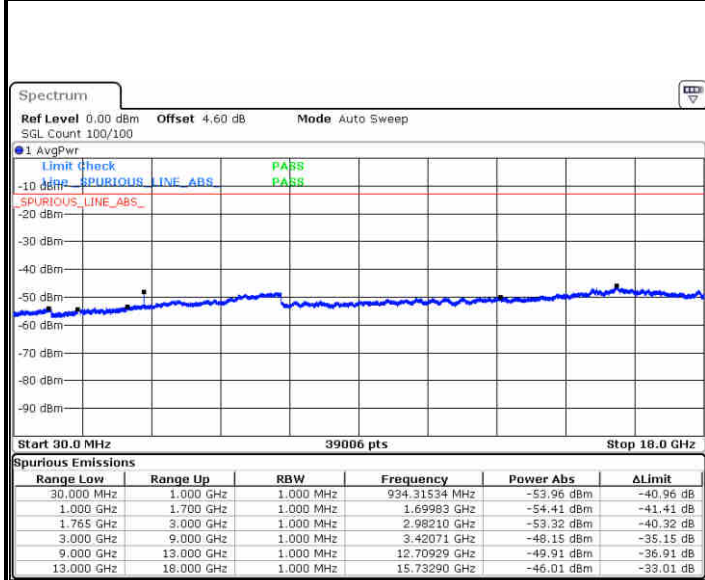

LTE Band 4 / 1.4MHz

Lowest Channel / QPSK

Date: 10 JUL 2019 00:17:55