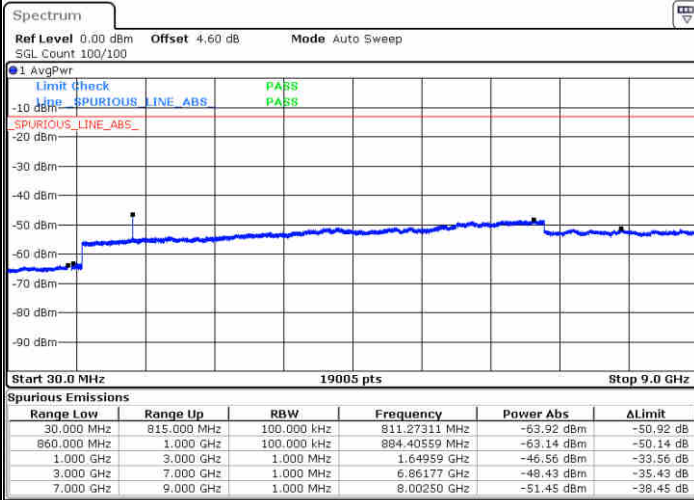

**Middle Channel / 64QAM**

Date: 10 JUL 2019 04:50:09

**Highest Channel / 64QAM**

Date: 10 JUL 2019 04:55:00

**LTE Band 5 / 5MHz**

**Lowest Channel / 64QAM**

Date: 10 JUL 2019 04:59:30

**Middle Channel / 64QAM**

Date: 10 JUL 2019 05:00:24

**Highest Channel / 64QAM**

Date: 10 JUL 2019 05:05:14

LTE Band 5 / 10MHz

Lowest Channel / 64QAM

Middle Channel / 64QAM

Date: 10 JUL 2019 05:09:44

Date: 10 JUL 2019 05:10:39

Highest Channel / 64QAM

Date: 10 JUL 2019 05:15:29

LTE Band 7 / 5MHz

Lowest Channel / QPSK

Lowest Channel / 16QAM

Date: 11 JUL 2019 02:05:44

Date: 11 JUL 2019 02:06:38

Middle Channel / QPSK