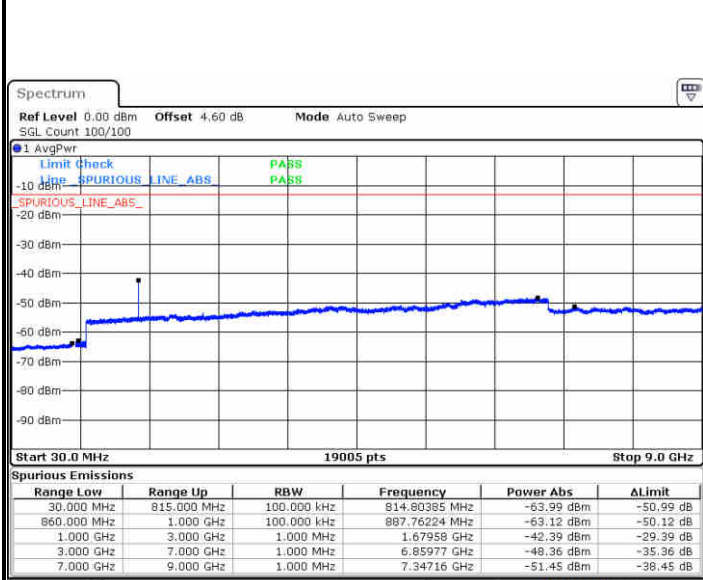

Middle Channel / 16QAM

Date: 10 JUL 2019 02:27:40

Date: 10 JUL 2019 02:28:35

LTE Band 5 / 5MHz

Highest Channel / QPSK

Date: 10 JUL 2019 02:36:40

Highest Channel / 16QAM

Date: 10 JUL 2019 02:37:35

LTE Band 5 / 10MHz

Lowest Channel / QPSK

Date: 10 JUL 2019 02:45:40

Lowest Channel / 16QAM

Date: 10 JUL 2019 02:46:34

LTE Band 5 / 10MHz

Middle Channel / QPSK

Date: 10 JUL 2019 02:48:09

Middle Channel / 16QAM

Date: 10 JUL 2019 02:49:04

Highest Channel / QPSK

Date: 10 JUL 2019 02:57:09

Highest Channel / 16QAM

Date: 10 JUL 2019 02:58:04

LTE Band 5 / 1.4MHz

Lowest Channel / 64QAM

Middle Channel / 64QAM

Date: 10 JUL 2019 04:39:00

Date: 10 JUL 2019 04:39:55

Highest Channel / 64QAM

Date: 10 JUL 2019 04:44:45

**LTE Band 5 / 3MHz**

**Lowest Channel / 64QAM**

Date: 10 JUL 2019 04:49:15