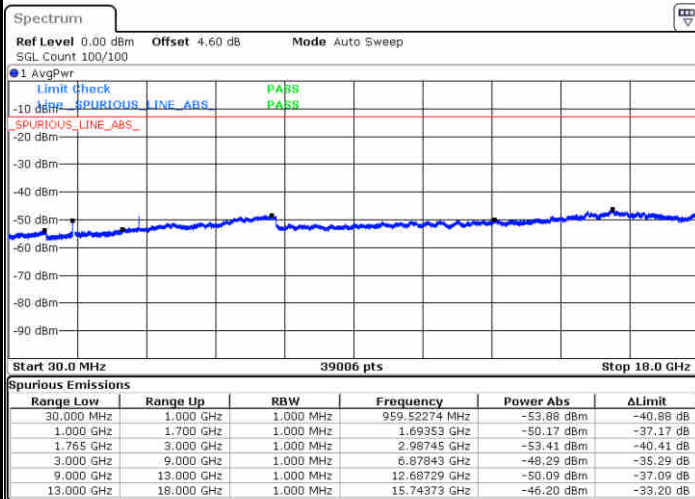

LTE Band 4 / 15MHz

Highest Channel / QPSK

Date: 9 JUL 2019 23:43:45

Highest Channel / 16QAM

Date: 9 JUL 2019 23:44:40

LTE Band 4 / 20MHz

Lowest Channel / QPSK

Date: 9 JUL 2019 23:50:45

Lowest Channel / 16QAM

Date: 9 JUL 2019 23:51:40

LTE Band 4 / 20MHz

Middle Channel / QPSK

Middle Channel / 16QAM

Date: 9 JUL 2019 23:53:15

Date: 9 JUL 2019 23:54:10

Highest Channel / QPSK