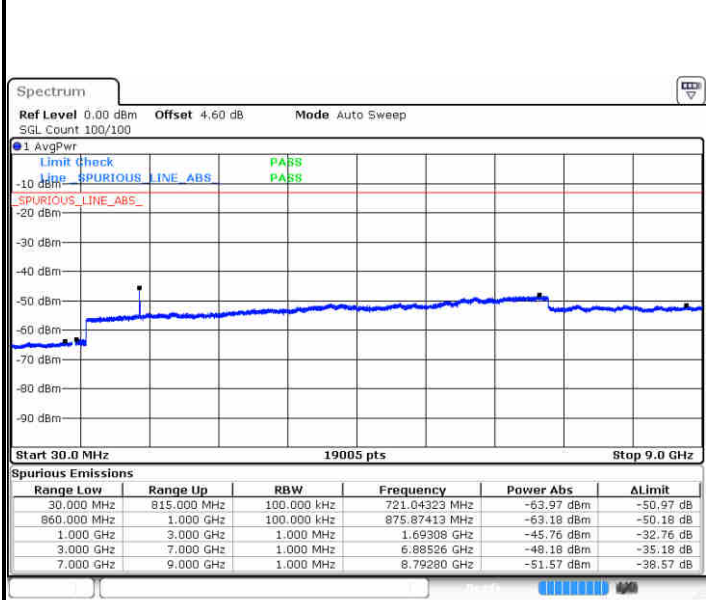

Middle Channel / 16QAM

Date: 10 JUL 2019 02:49:04

Highest Channel / QPSK

Date: 10 JUL 2019 02:57:09

Highest Channel / 16QAM

Date: 10 JUL 2019 02:58:04

LTE Band 5 / 1.4MHz

Lowest Channel / 64QAM

Middle Channel / 64QAM

Date: 10 JUL 2019 04:39:00

Date: 10 JUL 2019 04:39:55

Highest Channel / 64QAM

Date: 10 JUL 2019 04:44:45

**LTE Band 5 / 3MHz**

**Lowest Channel / 64QAM**

Date: 10 JUL 2019 04:49:15

**Middle Channel / 64QAM**

Date: 10 JUL 2019 04:50:09

**Highest Channel / 64QAM**

Date: 10 JUL 2019 04:55:00

**LTE Band 5 / 5MHz**

**Lowest Channel / 64QAM**

Date: 10 JUL 2019 04:59:30

**Middle Channel / 64QAM**

Date: 10 JUL 2019 05:00:24

**Highest Channel / 64QAM**

Date: 10 JUL 2019 05:05:14

LTE Band 5 / 10MHz

Lowest Channel / 64QAM

Middle Channel / 64QAM

Date: 10 JUL 2019 05:09:44

Date: 10 JUL 2019 05:10:39