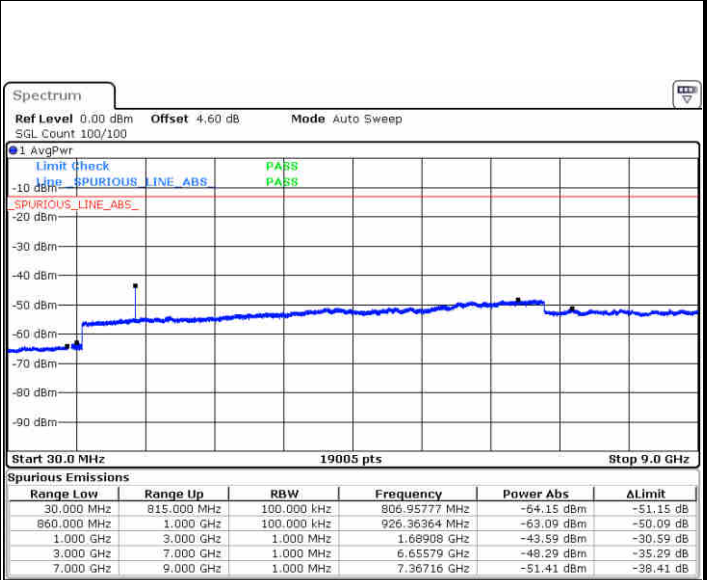

Date: 10 JUL 2019 02:16:10

Date: 10 JUL 2019 02:17:05

LTE Band 5 / 5MHz

Lowest Channel / QPSK

Lowest Channel / 16QAM

Date: 10 JUL 2019 02:25:10

Date: 10 JUL 2019 02:26:05

Middle Channel / QPSK

Middle Channel / 16QAM

Date: 10 JUL 2019 02:27:40

Date: 10 JUL 2019 02:28:35

LTE Band 5 / 5MHz

Highest Channel / QPSK

Date: 10 JUL 2019 02:36:40

Highest Channel / 16QAM

Date: 10 JUL 2019 02:37:35

LTE Band 5 / 10MHz

Lowest Channel / QPSK

Date: 10 JUL 2019 02:45:40

Lowest Channel / 16QAM

Date: 10 JUL 2019 02:46:34

LTE Band 5 / 10MHz

Middle Channel / QPSK

Date: 10 JUL 2019 02:48:09