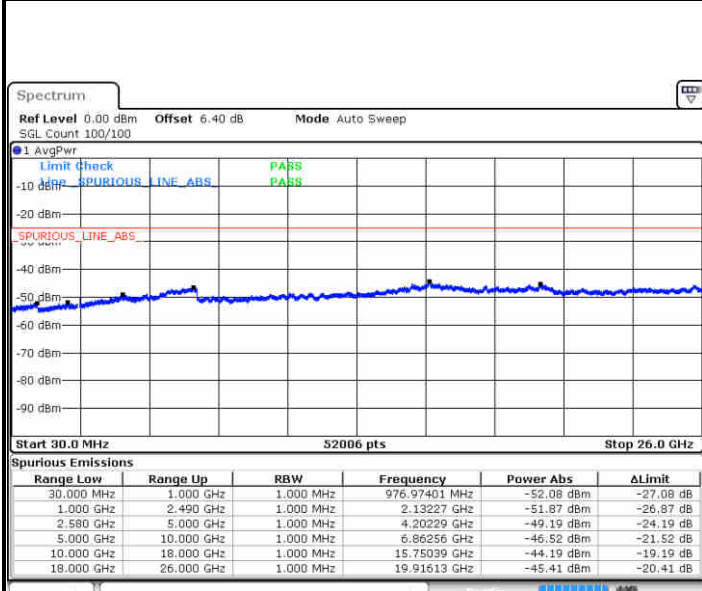

Date: 11.JUL.2019 02:24:56

Date: 11.JUL.2019 02:24:02

Highest Channel / QPSK

Highest Channel / 16QAM

Date: 11.JUL.2019 02:25:50

Date: 11.JUL.2019 02:26:44

LTE Band 7 / 15MHz

Lowest Channel / QPSK

Lowest Channel / 16QAM

Date: 11 JUL 2019 02:38:45

Date: 11 JUL 2019 02:39:39

Middle Channel / QPSK

Middle Channel / 16QAM

Date: 11 JUL 2019 02:41:27

Date: 11 JUL 2019 02:40:33

LTE Band 7 / 15MHz

Highest Channel / QPSK

Date: 11 JUL 2019 02:42:21

Highest Channel / 16QAM

Date: 11 JUL 2019 02:43:15

LTE Band 7 / 20MHz

Lowest Channel / QPSK

Date: 11 JUL 2019 02:55:17

Lowest Channel / 16QAM