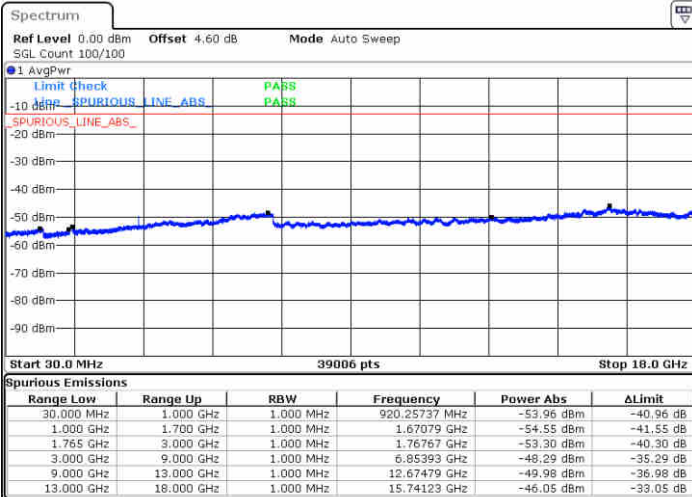

**Highest Channel / 64QAM**

Date: 10 JUL 2019 00:38:52

LTE Band 4 / 5MHz

Lowest Channel / 64QAM

Middle Channel / 64QAM

Date: 10 JUL 2019 00:48:37

Date: 10 JUL 2019 00:49:52

Highest Channel / 64QAM

Date: 10 JUL 2019 00:53:22

LTE Band 4 / 10MHz

Lowest Channel / 64QAM

Middle Channel / 64QAM

Date: 10 JUL 2019 00:56:52

Date: 10 JUL 2019 00:58:07

Highest Channel / 64QAM

Date: 10 JUL 2019 01:01:37

LTE Band 4 / 15MHz

Lowest Channel / 64QAM

Middle Channel / 64QAM

Date: 10 JUL 2019 01:05:07

Date: 10 JUL 2019 01:06:22

Highest Channel / 64QAM

Date: 10 JUL 2019 01:09:52

**LTE Band 4 / 20MHz**