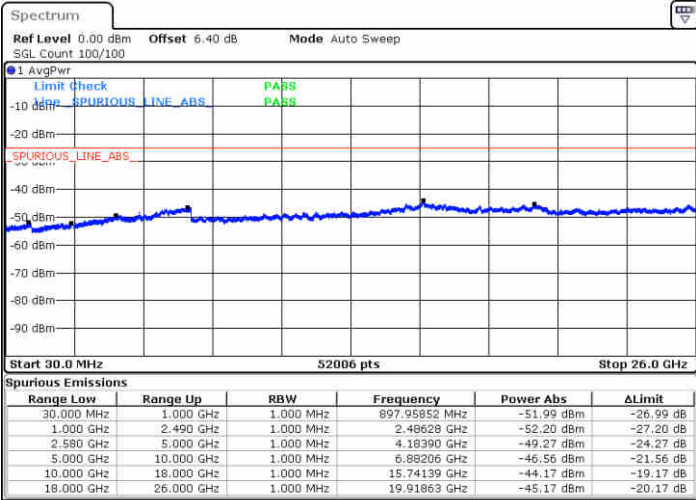

Middle Channel / 16QAM

Date: 11 JUL 2019 02:08:26

Date: 11 JUL 2019 02:07:32

LTE Band 7 / 5MHz

Highest Channel / QPSK

Date: 11 JUL 2019 02:09:20

Highest Channel / 16QAM

Date: 11 JUL 2019 02:10:14

LTE Band 7 / 10MHz

Lowest Channel / QPSK

Date: 11 JUL 2019 02:22:14

Lowest Channel / 16QAM

Date: 11 JUL 2019 02:23:08

LTE Band 7 / 10MHz

Middle Channel / QPSK

Middle Channel / 16QAM

Date: 11.JUL.2019 02:24:56

Date: 11.JUL.2019 02:24:02

Highest Channel / QPSK

Highest Channel / 16QAM

Date: 11.JUL.2019 02:25:50

Date: 11.JUL.2019 02:26:44

LTE Band 7 / 15MHz

Lowest Channel / QPSK