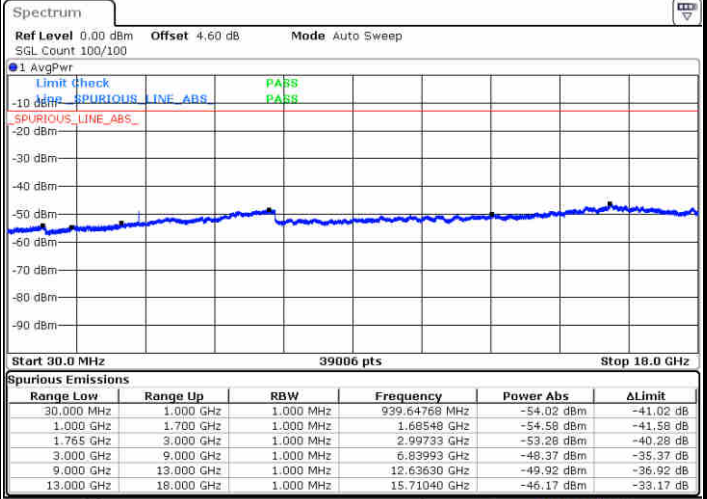

**Highest Channel / 64QAM**

Date: 10 JUL 2019 00:38:52

LTE Band 4 / 5MHz

Lowest Channel / 64QAM

Middle Channel / 64QAM

Date: 10 JUL 2019 00:48:37

Date: 10 JUL 2019 00:49:52

Highest Channel / 64QAM

Date: 10 JUL 2019 00:53:22

LTE Band 4 / 10MHz

Lowest Channel / 64QAM

Middle Channel / 64QAM

Date: 10 JUL 2019 00:56:52

Date: 10 JUL 2019 00:58:07

Highest Channel / 64QAM

Date: 10 JUL 2019 01:01:37

LTE Band 4 / 15MHz

Lowest Channel / 64QAM

Middle Channel / 64QAM

Date: 10 JUL 2019 01:05:07

Date: 10 JUL 2019 01:06:22

Highest Channel / 64QAM

Date: 10 JUL 2019 01:09:52

**LTE Band 4 / 20MHz**