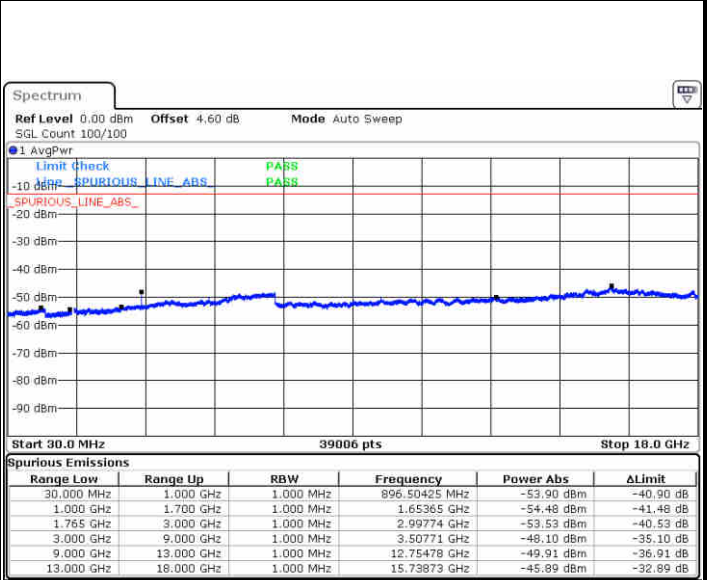

**LTE Band 2 / 20MHz**

**Lowest Channel / 64QAM**

Date: 9 JUL 2019 21:30:06

**Middle Channel / 64QAM**

Date: 9 JUL 2019 21:31:01

**Highest Channel / 64QAM**

Date: 9 JUL 2019 21:31:56

**LTE Band 4 / 1.4MHz**

**Lowest Channel / QPSK**

Date: 10 JUL 2019 00:17:55

**Lowest Channel / 16QAM**

Date: 10 JUL 2019 00:18:50

**Middle Channel / QPSK**

Date: 10 JUL 2019 00:20:25

**Middle Channel / 16QAM**

Date: 10 JUL 2019 00:21:20

LTE Band 4 / 1.4MHz

Highest Channel / QPSK

Date: 9 JUL 2019 22:37:46

Highest Channel / 16QAM

Date: 9 JUL 2019 22:38:40

LTE Band 4 / 3MHz

Lowest Channel / QPSK

Date: 9 JUL 2019 22:44:45