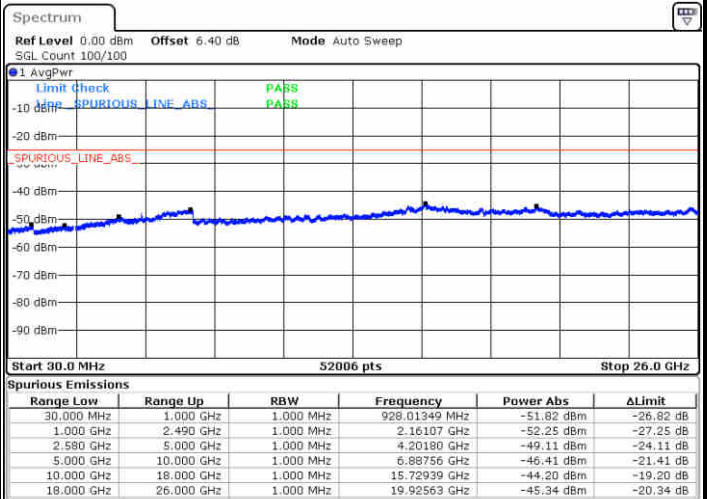

Date: 11.JUL.2019 02:24:56

Date: 11.JUL.2019 02:24:02

Highest Channel / QPSK

Highest Channel / 16QAM

Date: 11.JUL.2019 02:25:50

Date: 11.JUL.2019 02:26:44

LTE Band 7 / 15MHz

Lowest Channel / QPSK

Lowest Channel / 16QAM

Date: 11 JUL 2019 02:38:45

Date: 11 JUL 2019 02:39:39

Middle Channel / QPSK

Middle Channel / 16QAM

Date: 11 JUL 2019 02:41:27

Date: 11 JUL 2019 02:40:33

LTE Band 7 / 15MHz

Highest Channel / QPSK

Date: 11 JUL 2019 02:42:21

Highest Channel / 16QAM

Date: 11 JUL 2019 02:43:15

LTE Band 7 / 20MHz

Lowest Channel / QPSK

Date: 11 JUL 2019 02:55:17

Lowest Channel / 16QAM