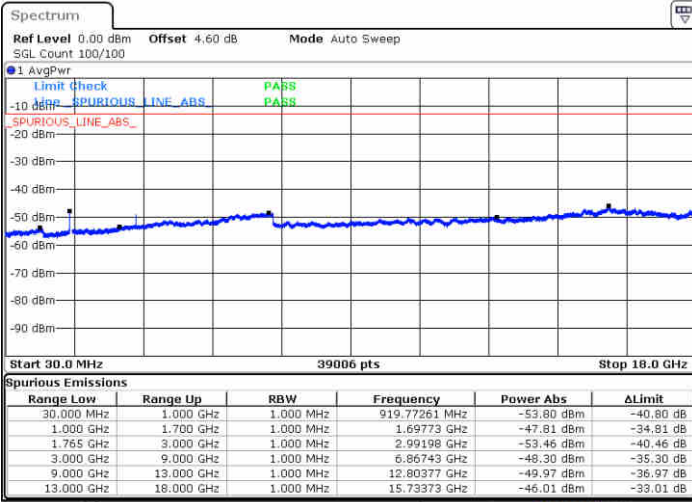

LTE Band 4 / 15MHz

Lowest Channel / QPSK

Lowest Channel / 16QAM

Date: 9 JUL 2019 23:34:15

Date: 9 JUL 2019 23:35:10