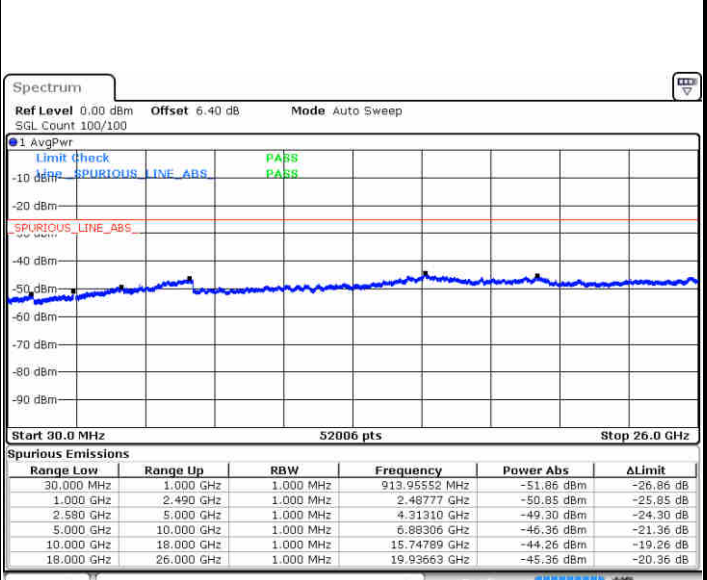

Date: 10 JUL 2019 05:00:24

**Highest Channel / 64QAM**

Date: 10 JUL 2019 05:05:14

LTE Band 5 / 10MHz

Lowest Channel / 64QAM

Middle Channel / 64QAM

Date: 10 JUL 2019 05:09:44

Date: 10 JUL 2019 05:10:39

Highest Channel / 64QAM

Date: 10 JUL 2019 05:15:29

LTE Band 7 / 5MHz

Lowest Channel / QPSK

Lowest Channel / 16QAM

Date: 11 JUL 2019 02:05:44

Date: 11 JUL 2019 02:06:38

Middle Channel / QPSK

Middle Channel / 16QAM

Date: 11 JUL 2019 02:08:26

Date: 11 JUL 2019 02:07:32

LTE Band 7 / 5MHz

Highest Channel / QPSK

Date: 11 JUL 2019 02:09:20

Highest Channel / 16QAM

Date: 11 JUL 2019 02:10:14

LTE Band 7 / 10MHz

Lowest Channel / QPSK

Date: 11 JUL 2019 02:22:14

Lowest Channel / 16QAM

Date: 11 JUL 2019 02:23:08

LTE Band 7 / 10MHz

Middle Channel / QPSK

Middle Channel / 16QAM