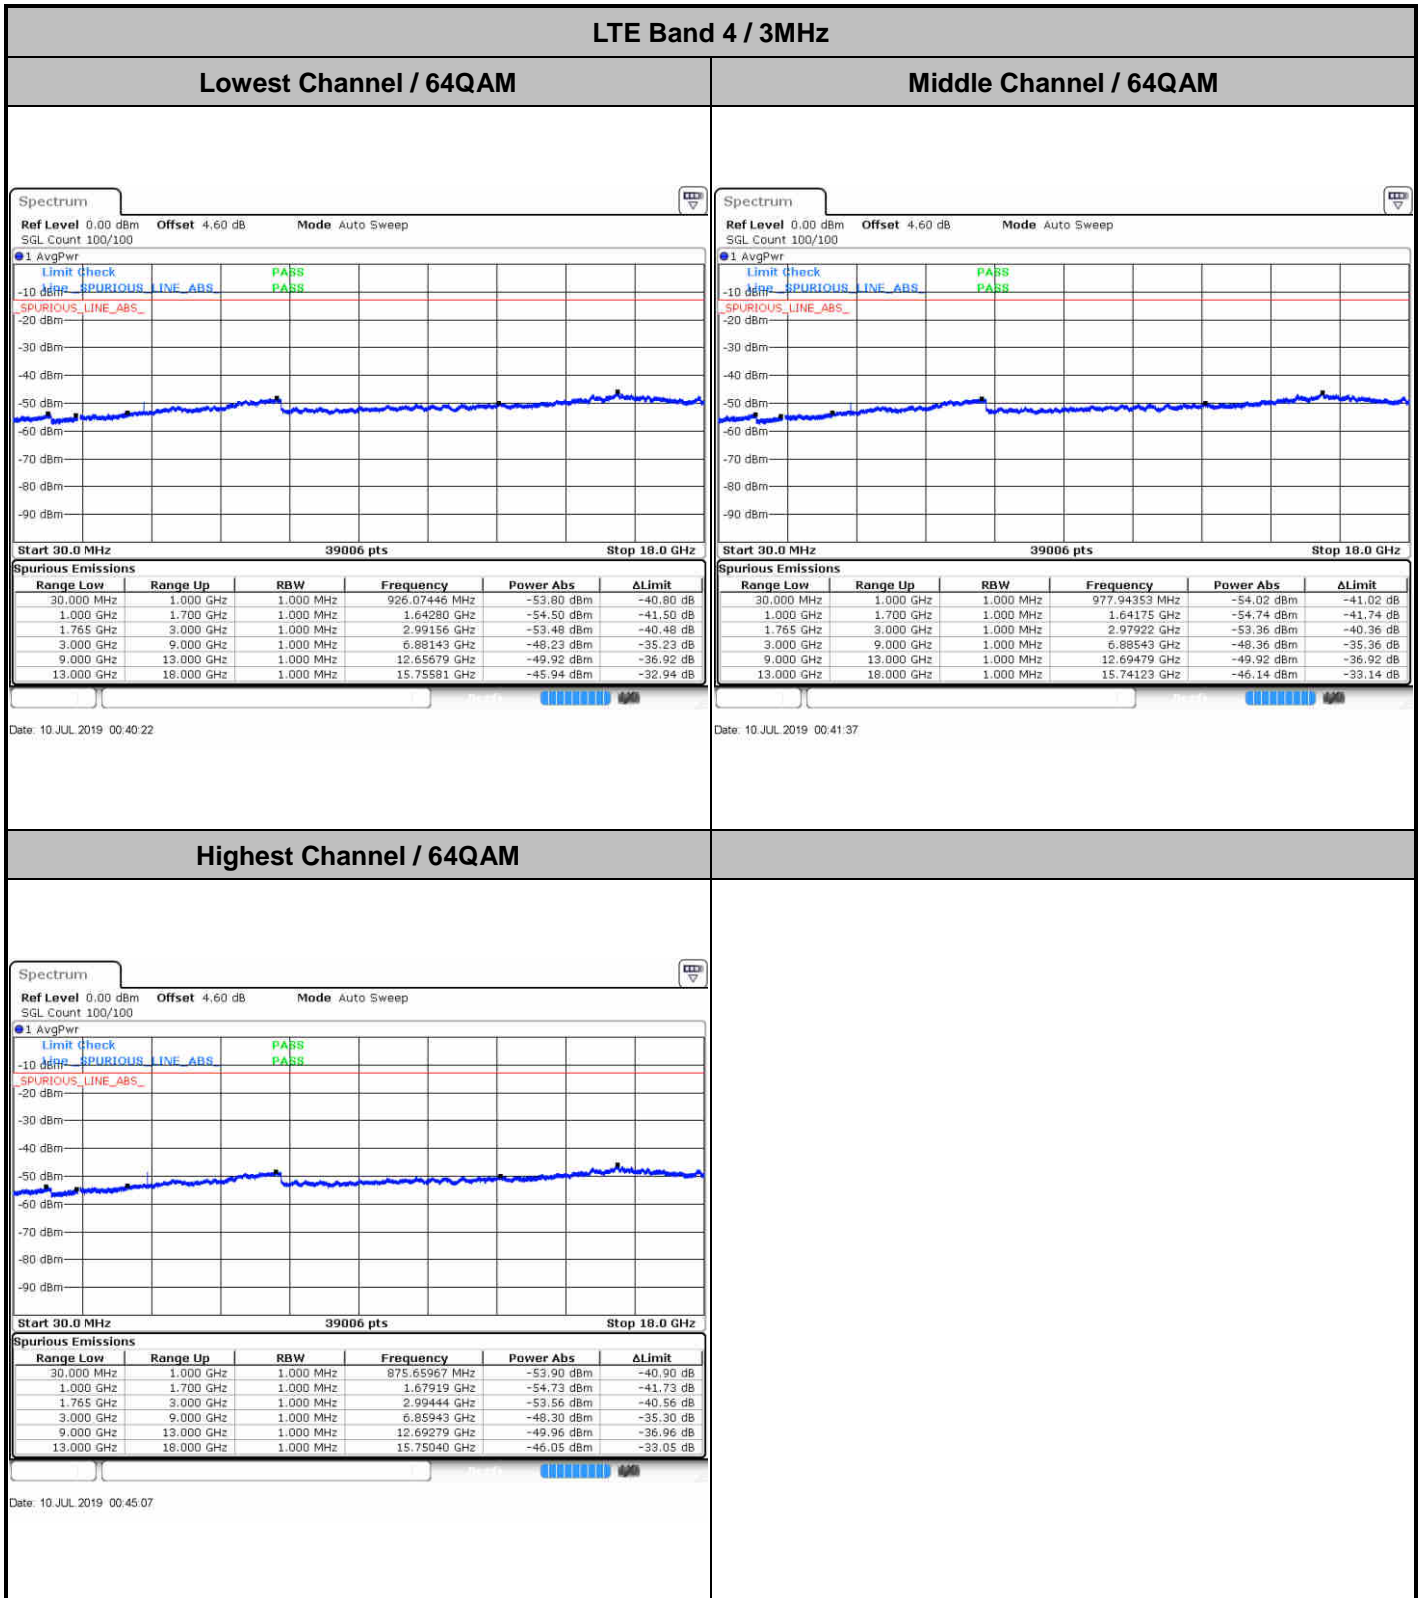

Lowest Channel / 16QAM

Date: 9 JUL 2019 23:51:40

LTE Band 4 / 20MHz

Middle Channel / QPSK

Middle Channel / 16QAM

Date: 9 JUL 2019 23:53:15

Date: 9 JUL 2019 23:54:10

Highest Channel / QPSK

Highest Channel / 16QAM

Date: 10 JUL 2019 00:00:16

Date: 10 JUL 2019 00:01:10

**LTE Band 4 / 1.4MHz**

**Lowest Channel / 64QAM**

Date: 10 JUL 2019 00:32:07

**Middle Channel / 64QAM**

Date: 10 JUL 2019 00:33:22

**Highest Channel / 64QAM**

Date: 10 JUL 2019 00:38:52

LTE Band 4 / 5MHz

Lowest Channel / 64QAM

Middle Channel / 64QAM

Date: 10 JUL 2019 00:48:37

Date: 10 JUL 2019 00:49:52

Highest Channel / 64QAM