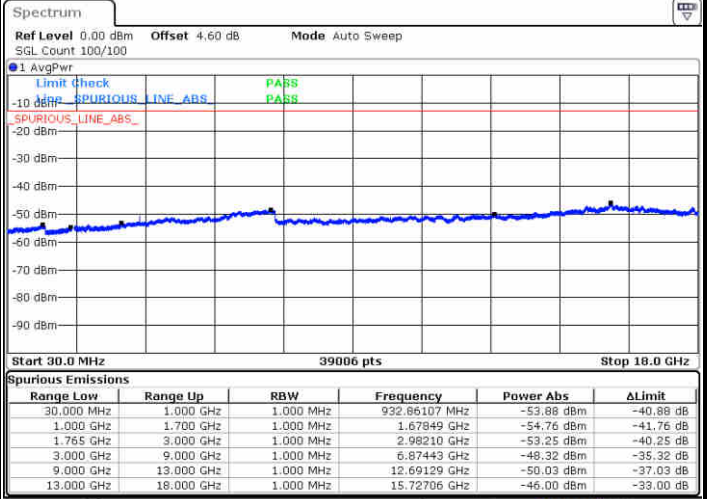

Highest Channel / 16QAM

Date: 10 JUL 2019 00:00:16

Date: 10 JUL 2019 00:01:10

**LTE Band 4 / 1.4MHz**

**Lowest Channel / 64QAM**

Date: 10 JUL 2019 00:32:07

**Middle Channel / 64QAM**

Date: 10 JUL 2019 00:33:22

**Highest Channel / 64QAM**

Date: 10 JUL 2019 00:38:52

LTE Band 4 / 5MHz

Lowest Channel / 64QAM

Middle Channel / 64QAM

Date: 10 JUL 2019 00:48:37

Date: 10 JUL 2019 00:49:52

Highest Channel / 64QAM

Date: 10 JUL 2019 00:53:22

LTE Band 4 / 10MHz

Lowest Channel / 64QAM

Middle Channel / 64QAM

Date: 10 JUL 2019 00:56:52

Date: 10 JUL 2019 00:58:07

Highest Channel / 64QAM

Date: 10 JUL 2019 01:01:37