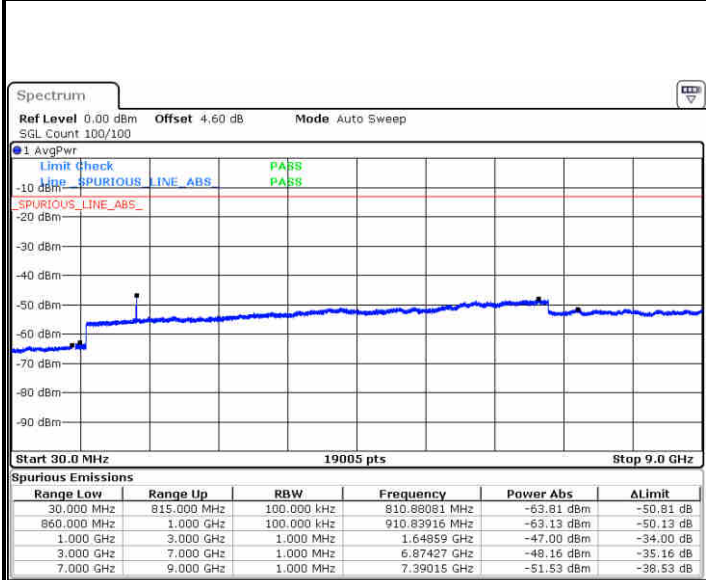

Middle Channel / 16QAM

Date: 10 JUL 2019 02:49:04

Highest Channel / QPSK

Date: 10 JUL 2019 02:57:09

Highest Channel / 16QAM

Date: 10 JUL 2019 02:58:04

LTE Band 5 / 1.4MHz

Lowest Channel / 64QAM

Middle Channel / 64QAM

Date: 10 JUL 2019 04:39:00

Date: 10 JUL 2019 04:39:55

Highest Channel / 64QAM

Date: 10 JUL 2019 04:44:45

**LTE Band 5 / 3MHz**

**Lowest Channel / 64QAM**

Date: 10 JUL 2019 04:49:15

**Middle Channel / 64QAM**

Date: 10 JUL 2019 04:50:09

**Highest Channel / 64QAM**

Date: 10 JUL 2019 04:55:00

**LTE Band 5 / 5MHz**

**Lowest Channel / 64QAM**

Date: 10 JUL 2019 04:59:30

**Middle Channel / 64QAM**