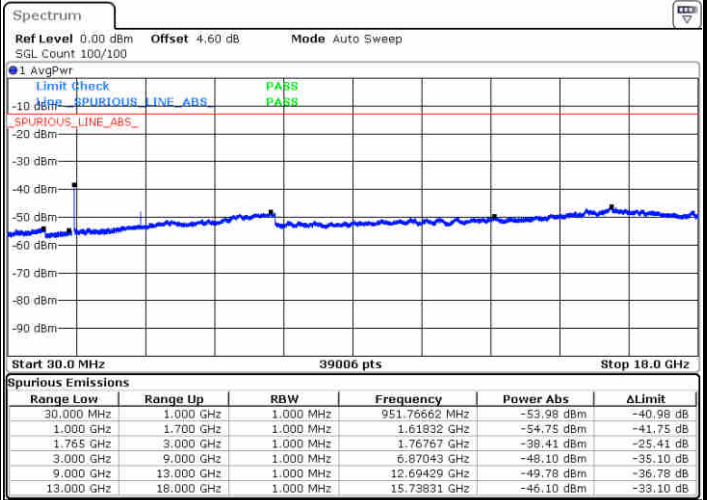

Middle Channel / 16QAM

Date: 9 JUL 2019 23:20:15

Date: 9 JUL 2019 23:21:10

Highest Channel / QPSK

Highest Channel / 16QAM

Date: 9 JUL 2019 23:27:15

Date: 9 JUL 2019 23:28:10

LTE Band 4 / 15MHz

Lowest Channel / QPSK

Lowest Channel / 16QAM

Date: 9 JUL 2019 23:34:15

Date: 9 JUL 2019 23:35:10

Middle Channel / QPSK

Middle Channel / 16QAM

Date: 9 JUL 2019 23:36:45

Date: 9 JUL 2019 23:37:40

LTE Band 4 / 15MHz

Highest Channel / QPSK

Date: 9 JUL 2019 23:43:45

Highest Channel / 16QAM

Date: 9 JUL 2019 23:44:40

LTE Band 4 / 20MHz

Lowest Channel / QPSK

Date: 9 JUL 2019 23:50:45