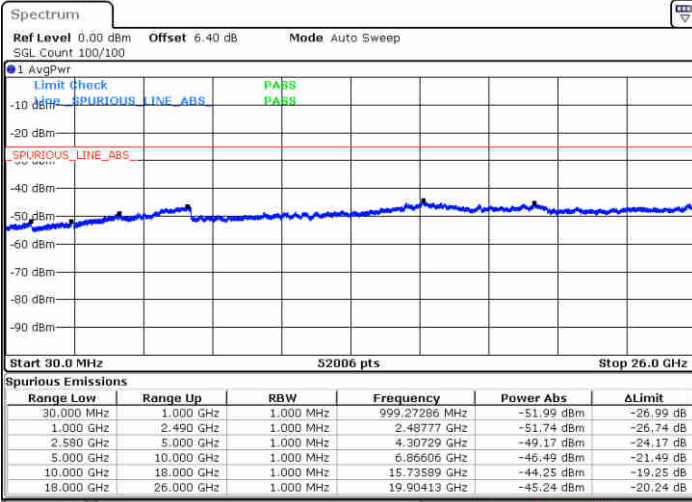

Date: 11 JUL 2019 02:56:11

LTE Band 7 / 20MHz

Middle Channel / QPSK

Middle Channel / 16QAM

Date: 11.JUL.2019 02:57:58

Date: 11.JUL.2019 02:57:05

Highest Channel / QPSK

Highest Channel / 16QAM

Date: 11.JUL.2019 02:58:52

Date: 11.JUL.2019 02:59:46

LTE Band 7 / 5MHz

Lowest Channel / 64QAM

Middle Channel / 64QAM

Date: 11.JUL.2019 03:01:41

Date: 11.JUL.2019 03:02:35

Highest Channel / 64QAM