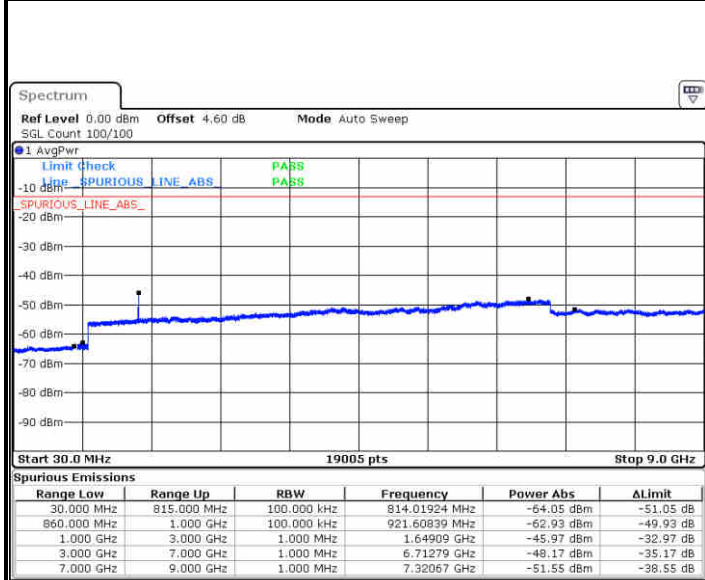

Middle Channel / 64QAM

Date: 10 JUL 2019 04:39:00

Date: 10 JUL 2019 04:39:55

Highest Channel / 64QAM

Date: 10 JUL 2019 04:44:45

**LTE Band 5 / 3MHz**

**Lowest Channel / 64QAM**

Date: 10 JUL 2019 04:49:15

**Middle Channel / 64QAM**

Date: 10 JUL 2019 04:50:09

**Highest Channel / 64QAM**

Date: 10 JUL 2019 04:55:00

**LTE Band 5 / 5MHz**

**Lowest Channel / 64QAM**

Date: 10 JUL 2019 04:59:30

**Middle Channel / 64QAM**

Date: 10 JUL 2019 05:00:24

**Highest Channel / 64QAM**

Date: 10 JUL 2019 05:05:14

LTE Band 5 / 10MHz

Lowest Channel / 64QAM

Middle Channel / 64QAM

Date: 10 JUL 2019 05:09:44

Date: 10 JUL 2019 05:10:39