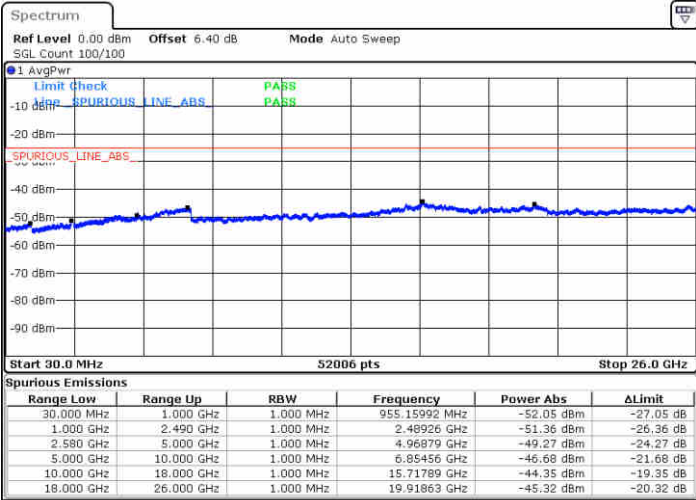

Date: 10 JUL 2019 05:00:24

**Highest Channel / 64QAM**

Date: 10 JUL 2019 05:05:14

LTE Band 5 / 10MHz

Lowest Channel / 64QAM

Middle Channel / 64QAM

Date: 10 JUL 2019 05:09:44

Date: 10 JUL 2019 05:10:39

Highest Channel / 64QAM

Date: 10 JUL 2019 05:15:29

LTE Band 7 / 5MHz

Lowest Channel / QPSK

Lowest Channel / 16QAM

Date: 11 JUL 2019 02:05:44

Date: 11 JUL 2019 02:06:38

Middle Channel / QPSK

Middle Channel / 16QAM

Date: 11 JUL 2019 02:08:26

Date: 11 JUL 2019 02:07:32

LTE Band 7 / 5MHz

Highest Channel / QPSK

Date: 11 JUL 2019 02:09:20

Highest Channel / 16QAM

Date: 11 JUL 2019 02:10:14