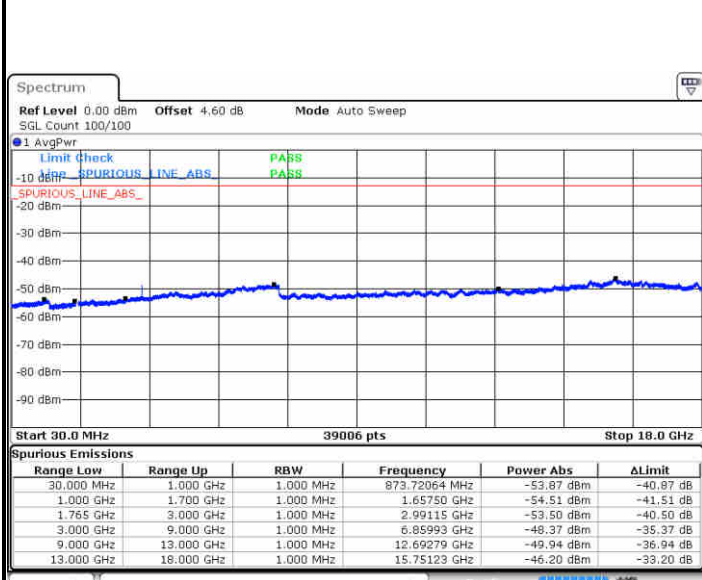

LTE Band 4 / 1.4MHz

Highest Channel / QPSK

Date: 9 JUL 2019 22:37:46

Highest Channel / 16QAM

Date: 9 JUL 2019 22:38:40

LTE Band 4 / 3MHz

Lowest Channel / QPSK

Date: 9 JUL 2019 22:44:45

Lowest Channel / 16QAM

Date: 9 JUL 2019 22:45:40

LTE Band 4 / 3MHz

Middle Channel / QPSK

Date: 9 JUL 2019 22:47:15

Middle Channel / 16QAM

Date: 9 JUL 2019 22:48:10

Highest Channel / QPSK

Date: 9 JUL 2019 22:54:15

Highest Channel / 16QAM

Date: 9 JUL 2019 22:55:10

LTE Band 4 / 5MHz

Lowest Channel / QPSK

Lowest Channel / 16QAM

Date: 9 JUL 2019 23:01:15

Date: 9 JUL 2019 23:02:10