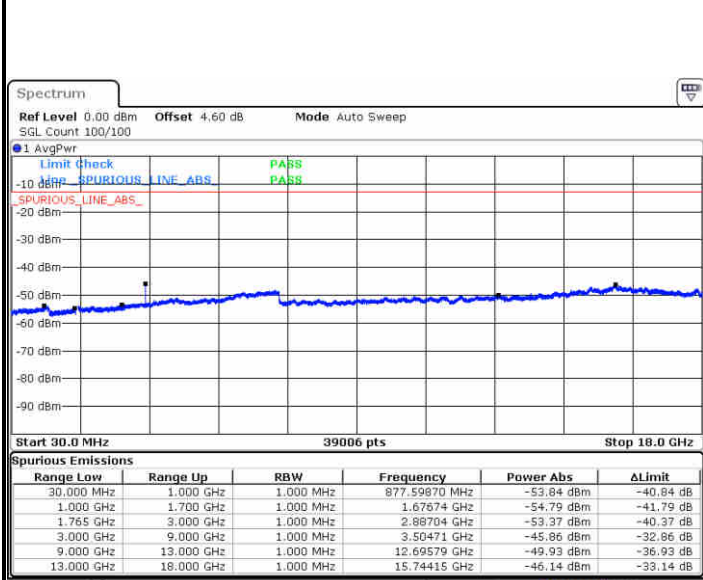

LTE Band 4 / 1.4MHz

Highest Channel / QPSK

Date: 9 JUL 2019 22:37:46

Highest Channel / 16QAM

Date: 9 JUL 2019 22:38:40

LTE Band 4 / 3MHz

Lowest Channel / QPSK

Date: 9 JUL 2019 22:44:45

Lowest Channel / 16QAM

Date: 9 JUL 2019 22:45:40

LTE Band 4 / 3MHz

Middle Channel / QPSK

Date: 9 JUL 2019 22:47:15

Middle Channel / 16QAM

Date: 9 JUL 2019 22:48:10

Highest Channel / QPSK

Date: 9 JUL 2019 22:54:15

Highest Channel / 16QAM

Date: 9 JUL 2019 22:55:10

LTE Band 4 / 5MHz

Lowest Channel / QPSK

Lowest Channel / 16QAM

Date: 9 JUL 2019 23:01:15

Date: 9 JUL 2019 23:02:10

Middle Channel / QPSK

Middle Channel / 16QAM

Date: 9 JUL 2019 23:03:45

Date: 9 JUL 2019 23:04:40

LTE Band 4 / 5MHz

Highest Channel / QPSK

Date: 9 JUL 2019 23:10:46

Highest Channel / 16QAM