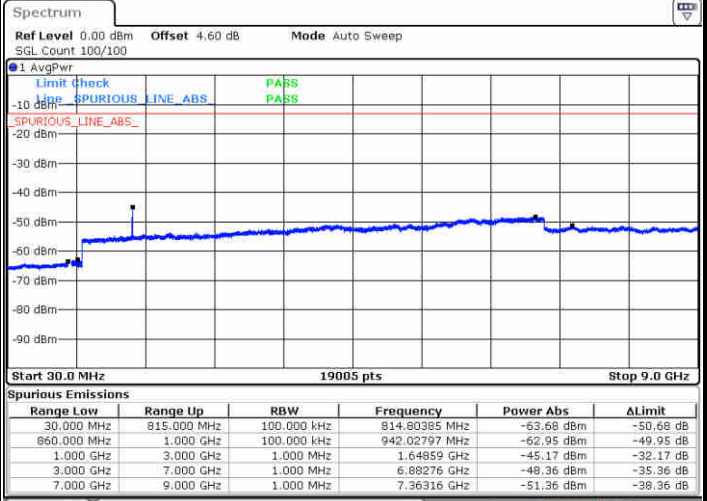

LTE Band 4 / 15MHz

Lowest Channel / 64QAM

Middle Channel / 64QAM

Date: 10 JUL 2019 01:05:07

Date: 10 JUL 2019 01:06:22

Highest Channel / 64QAM

Date: 10 JUL 2019 01:09:52

**LTE Band 4 / 20MHz**

**Lowest Channel / 64QAM**

Date: 10 JUL 2019 01:13:23

**Middle Channel / 64QAM**

Date: 10 JUL 2019 01:14:37

**Highest Channel / 64QAM**

Date: 10 JUL 2019 01:18:08

LTE Band 5 / 1.4MHz

Lowest Channel / QPSK

Lowest Channel / 16QAM

Date: 10 JUL 2019 01:44:12

Date: 10 JUL 2019 01:45:06

Middle Channel / QPSK

Middle Channel / 16QAM

Date: 10 JUL 2019 01:46:41

Date: 10 JUL 2019 01:47:36

LTE Band 5 / 1.4MHz