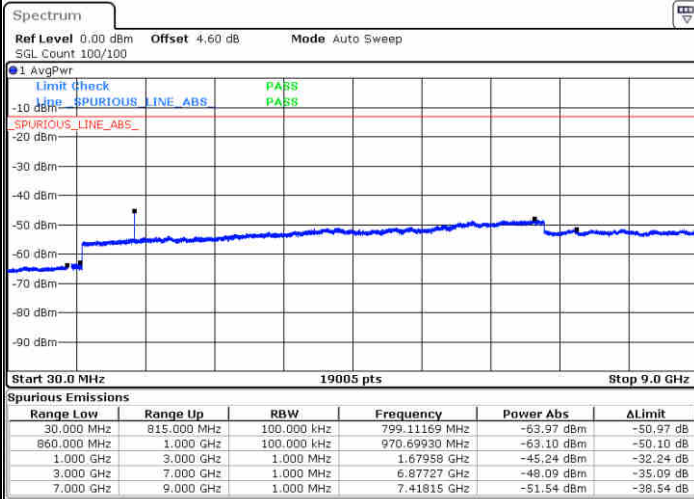

**Middle Channel / 64QAM**

Date: 10 JUL 2019 04:50:09

**Highest Channel / 64QAM**

Date: 10 JUL 2019 04:55:00

**LTE Band 5 / 5MHz**

**Lowest Channel / 64QAM**

Date: 10 JUL 2019 04:59:30

**Middle Channel / 64QAM**

Date: 10 JUL 2019 05:00:24

**Highest Channel / 64QAM**

Date: 10 JUL 2019 05:05:14

LTE Band 5 / 10MHz

Lowest Channel / 64QAM

Middle Channel / 64QAM

Date: 10 JUL 2019 05:09:44

Date: 10 JUL 2019 05:10:39

Highest Channel / 64QAM

Date: 10 JUL 2019 05:15:29

LTE Band 7 / 5MHz

Lowest Channel / QPSK

Lowest Channel / 16QAM

Date: 11 JUL 2019 02:05:44

Date: 11 JUL 2019 02:06:38

Middle Channel / QPSK