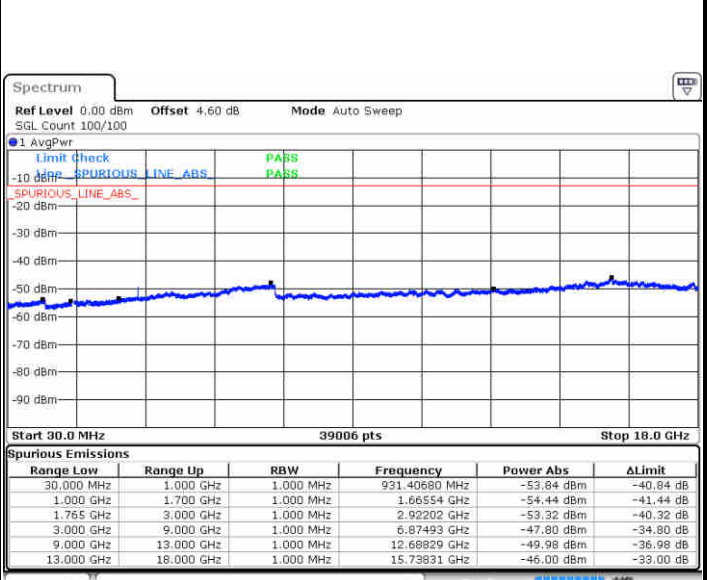

LTE Band 4 / 1.4MHz

Highest Channel / QPSK

Date: 9 JUL 2019 22:37:46

Highest Channel / 16QAM

Date: 9 JUL 2019 22:38:40

LTE Band 4 / 3MHz

Lowest Channel / QPSK

Date: 9 JUL 2019 22:44:45

Lowest Channel / 16QAM

Date: 9 JUL 2019 22:45:40

LTE Band 4 / 3MHz

Middle Channel / QPSK

Date: 9 JUL 2019 22:47:15

Middle Channel / 16QAM

Date: 9 JUL 2019 22:48:10

Highest Channel / QPSK

Date: 9 JUL 2019 22:54:15

Highest Channel / 16QAM

Date: 9 JUL 2019 22:55:10

LTE Band 4 / 5MHz

Lowest Channel / QPSK

Lowest Channel / 16QAM

Date: 9 JUL 2019 23:01:15

Date: 9 JUL 2019 23:02:10