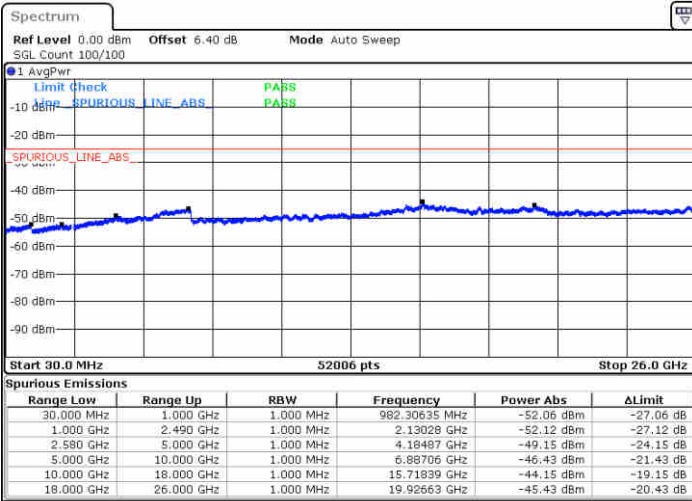

Date: 11 JUL 2019 02:56:11

LTE Band 7 / 20MHz

Middle Channel / QPSK

Middle Channel / 16QAM

Date: 11.JUL.2019 02:57:58

Date: 11.JUL.2019 02:57:05

Highest Channel / QPSK

Highest Channel / 16QAM

Date: 11.JUL.2019 02:58:52

Date: 11.JUL.2019 02:59:46

LTE Band 7 / 5MHz

Lowest Channel / 64QAM

Middle Channel / 64QAM

Date: 11.JUL.2019 03:01:41

Date: 11.JUL.2019 03:02:35

Highest Channel / 64QAM