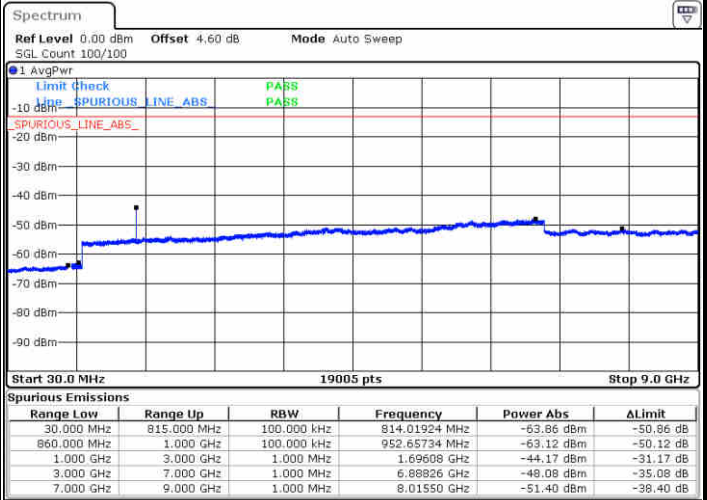

**Lowest Channel / 64QAM**

Date: 10 JUL 2019 01:13:23

**Middle Channel / 64QAM**

Date: 10 JUL 2019 01:14:37

**Highest Channel / 64QAM**

Date: 10 JUL 2019 01:18:08

LTE Band 5 / 1.4MHz

Lowest Channel / QPSK

Lowest Channel / 16QAM

Date: 10 JUL 2019 01:44:12

Date: 10 JUL 2019 01:45:06

Middle Channel / QPSK

Middle Channel / 16QAM

Date: 10 JUL 2019 01:46:41

Date: 10 JUL 2019 01:47:36

LTE Band 5 / 1.4MHz

Highest Channel / QPSK

Highest Channel / 16QAM

Date: 10 JUL 2019 01:55:41

Date: 10 JUL 2019 01:56:35

LTE Band 5 / 3MHz

Lowest Channel / QPSK

Lowest Channel / 16QAM

Date: 10 JUL 2019 02:04:41