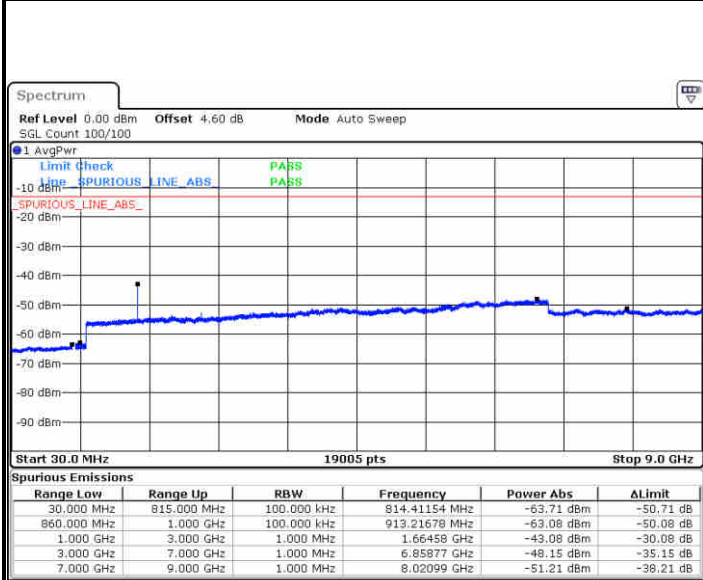

Middle Channel / 16QAM

Date: 10 JUL 2019 02:27:40

Date: 10 JUL 2019 02:28:35

LTE Band 5 / 5MHz

Highest Channel / QPSK

Date: 10 JUL 2019 02:36:40

Highest Channel / 16QAM

Date: 10 JUL 2019 02:37:35

LTE Band 5 / 10MHz

Lowest Channel / QPSK

Date: 10 JUL 2019 02:45:40

Lowest Channel / 16QAM

Date: 10 JUL 2019 02:46:34

LTE Band 5 / 10MHz

Middle Channel / QPSK

Date: 10 JUL 2019 02:48:09

Middle Channel / 16QAM

Date: 10 JUL 2019 02:49:04

Highest Channel / QPSK

Date: 10 JUL 2019 02:57:09

Highest Channel / 16QAM

Date: 10 JUL 2019 02:58:04

LTE Band 5 / 1.4MHz

Lowest Channel / 64QAM