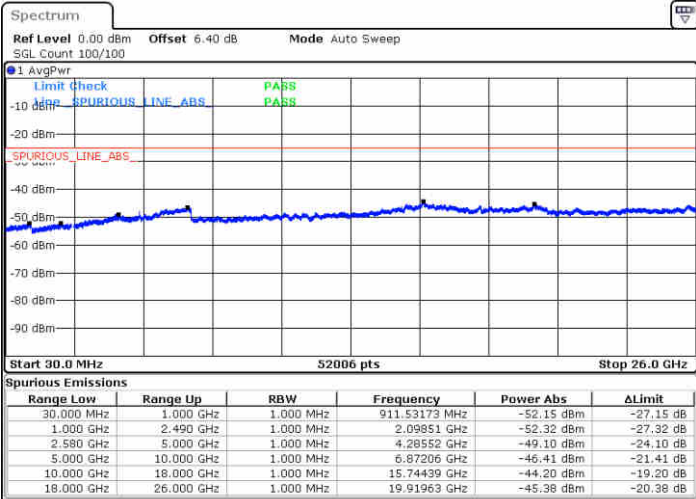

Date: 10 JUL 2019 05:00:24

**Highest Channel / 64QAM**

Date: 10 JUL 2019 05:05:14

LTE Band 5 / 10MHz

Lowest Channel / 64QAM

Middle Channel / 64QAM

Date: 10 JUL 2019 05:09:44

Date: 10 JUL 2019 05:10:39

Highest Channel / 64QAM

Date: 10 JUL 2019 05:15:29

LTE Band 7 / 5MHz

Lowest Channel / QPSK

Lowest Channel / 16QAM

Date: 11 JUL 2019 02:05:44

Date: 11 JUL 2019 02:06:38

Middle Channel / QPSK

Middle Channel / 16QAM

Date: 11 JUL 2019 02:08:26

Date: 11 JUL 2019 02:07:32

LTE Band 7 / 5MHz

Highest Channel / QPSK

Date: 11 JUL 2019 02:09:20

Highest Channel / 16QAM

Date: 11 JUL 2019 02:10:14