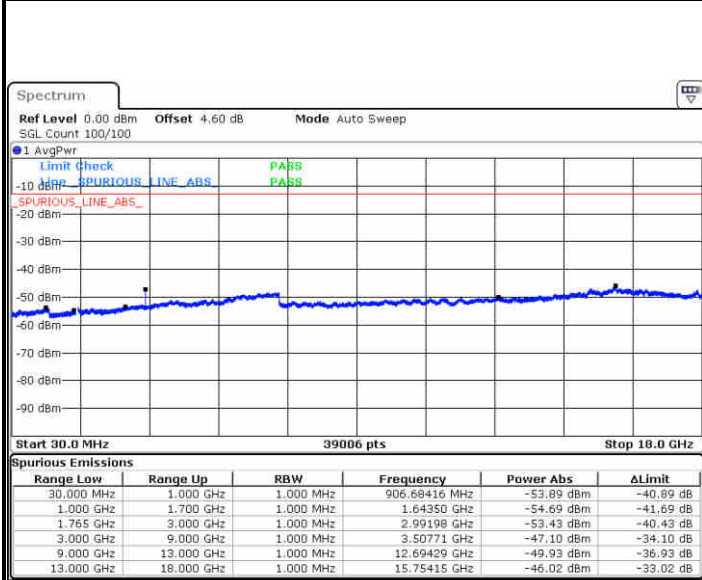

**LTE Band 2 / 20MHz**

**Lowest Channel / 64QAM**

Date: 9 JUL 2019 21:30:06

**Middle Channel / 64QAM**

Date: 9 JUL 2019 21:31:01

**Highest Channel / 64QAM**

Date: 9 JUL 2019 21:31:56

**LTE Band 4 / 1.4MHz**

**Lowest Channel / QPSK**

Date: 10 JUL 2019 00:17:55

**Lowest Channel / 16QAM**

Date: 10 JUL 2019 00:18:50

**Middle Channel / QPSK**

Date: 10 JUL 2019 00:20:25

**Middle Channel / 16QAM**

Date: 10 JUL 2019 00:21:20

LTE Band 4 / 1.4MHz

Highest Channel / QPSK

Date: 9 JUL 2019 22:37:46

Highest Channel / 16QAM

Date: 9 JUL 2019 22:38:40

LTE Band 4 / 3MHz

Lowest Channel / QPSK

Date: 9 JUL 2019 22:44:45