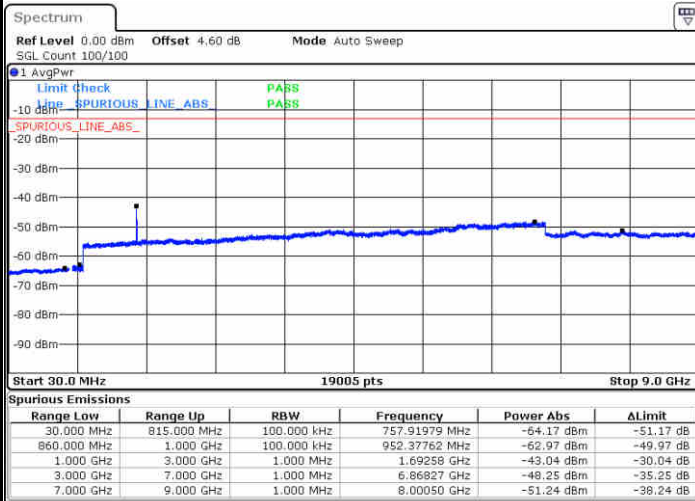

Highest Channel / QPSK

Highest Channel / 16QAM

Date: 10 JUL 2019 01:55:41

Date: 10 JUL 2019 01:56:35

LTE Band 5 / 3MHz

Lowest Channel / QPSK

Lowest Channel / 16QAM

Date: 10 JUL 2019 02:04:41

Date: 10 JUL 2019 02:05:35

LTE Band 5 / 3MHz

Middle Channel / QPSK

Middle Channel / 16QAM

Date: 10 JUL 2019 02:07:10

Date: 10 JUL 2019 02:08:05

Highest Channel / QPSK

Highest Channel / 16QAM

Date: 10 JUL 2019 02:16:10

Date: 10 JUL 2019 02:17:05

LTE Band 5 / 5MHz

Lowest Channel / QPSK

Lowest Channel / 16QAM

Date: 10 JUL 2019 02:25:10

Date: 10 JUL 2019 02:26:05

Middle Channel / QPSK