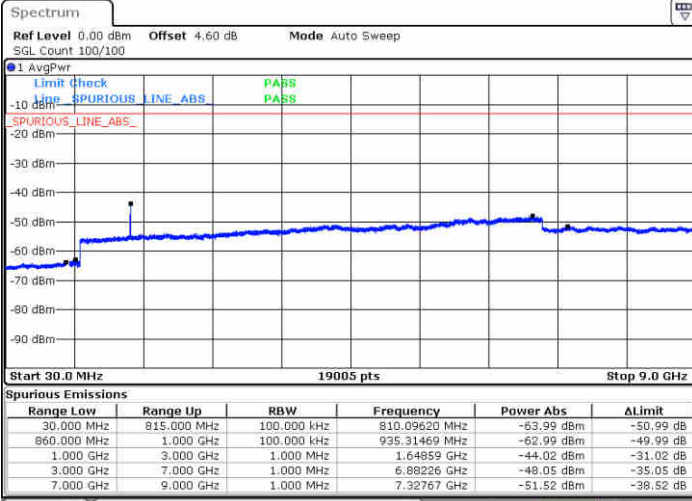

LTE Band 4 / 15MHz

Lowest Channel / 64QAM

Middle Channel / 64QAM

Date: 10 JUL 2019 01:05:07

Date: 10 JUL 2019 01:06:22

Highest Channel / 64QAM

Date: 10 JUL 2019 01:09:52

**LTE Band 4 / 20MHz**

**Lowest Channel / 64QAM**

Date: 10 JUL 2019 01:13:23

**Middle Channel / 64QAM**

Date: 10 JUL 2019 01:14:37

**Highest Channel / 64QAM**

Date: 10 JUL 2019 01:18:08

LTE Band 5 / 1.4MHz

Lowest Channel / QPSK

Lowest Channel / 16QAM

Date: 10 JUL 2019 01:44:12

Date: 10 JUL 2019 01:45:06

Middle Channel / QPSK

Middle Channel / 16QAM

Date: 10 JUL 2019 01:46:41

Date: 10 JUL 2019 01:47:36

LTE Band 5 / 1.4MHz

Highest Channel / QPSK

Highest Channel / 16QAM

Date: 10 JUL 2019 01:55:41

Date: 10 JUL 2019 01:56:35

LTE Band 5 / 3MHz

Lowest Channel / QPSK

Lowest Channel / 16QAM

Date: 10 JUL 2019 02:04:41