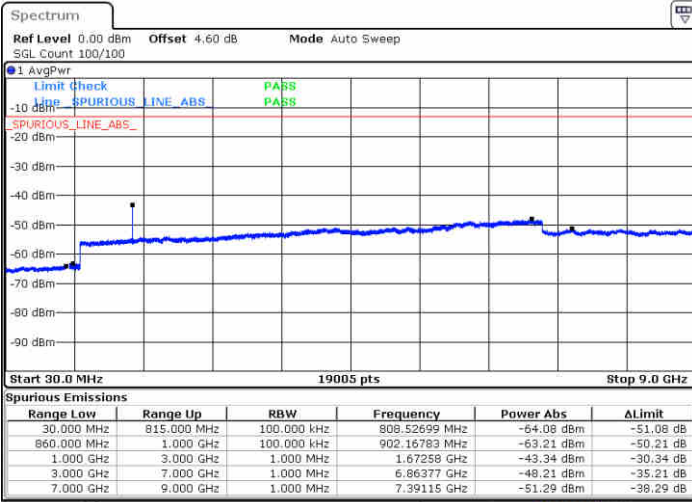

**Lowest Channel / 64QAM**

Date: 10 JUL 2019 01:13:23

**Middle Channel / 64QAM**

Date: 10 JUL 2019 01:14:37

**Highest Channel / 64QAM**

Date: 10 JUL 2019 01:18:08

LTE Band 5 / 1.4MHz

Lowest Channel / QPSK

Lowest Channel / 16QAM

Date: 10 JUL 2019 01:44:12

Date: 10 JUL 2019 01:45:06

Middle Channel / QPSK

Middle Channel / 16QAM

Date: 10 JUL 2019 01:46:41

Date: 10 JUL 2019 01:47:36

LTE Band 5 / 1.4MHz

Highest Channel / QPSK

Highest Channel / 16QAM

Date: 10 JUL 2019 01:55:41

Date: 10 JUL 2019 01:56:35

LTE Band 5 / 3MHz

Lowest Channel / QPSK

Lowest Channel / 16QAM

Date: 10 JUL 2019 02:04:41