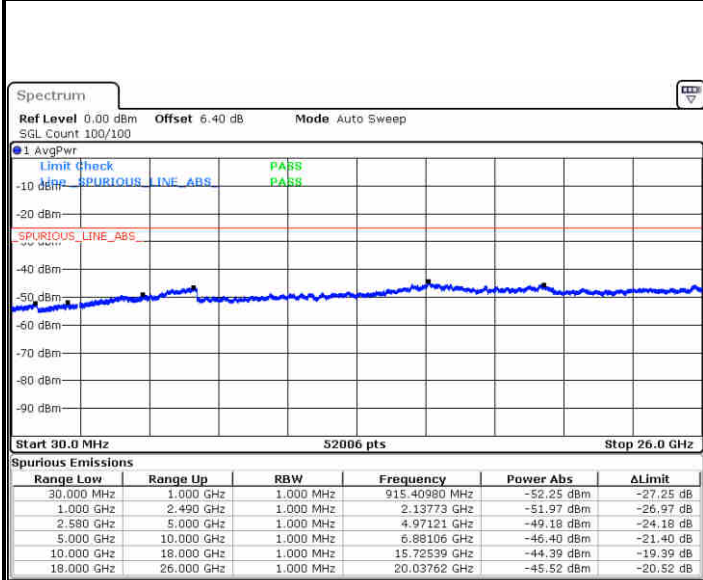

Date: 10 JUL 2019 05:00:24

**Highest Channel / 64QAM**

Date: 10 JUL 2019 05:05:14

LTE Band 5 / 10MHz

Lowest Channel / 64QAM

Middle Channel / 64QAM

Date: 10 JUL 2019 05:09:44

Date: 10 JUL 2019 05:10:39

Highest Channel / 64QAM

Date: 10 JUL 2019 05:15:29

LTE Band 7 / 5MHz

Lowest Channel / QPSK

Lowest Channel / 16QAM

Date: 11 JUL 2019 02:05:44

Date: 11 JUL 2019 02:06:38

Middle Channel / QPSK

Middle Channel / 16QAM

Date: 11 JUL 2019 02:08:26

Date: 11 JUL 2019 02:07:32

LTE Band 7 / 5MHz

Highest Channel / QPSK

Date: 11 JUL 2019 02:09:20

Highest Channel / 16QAM

Date: 11 JUL 2019 02:10:14

LTE Band 7 / 10MHz

Lowest Channel / QPSK

Date: 11 JUL 2019 02:22:14

Lowest Channel / 16QAM

Date: 11 JUL 2019 02:23:08

LTE Band 7 / 10MHz

Middle Channel / QPSK

Middle Channel / 16QAM