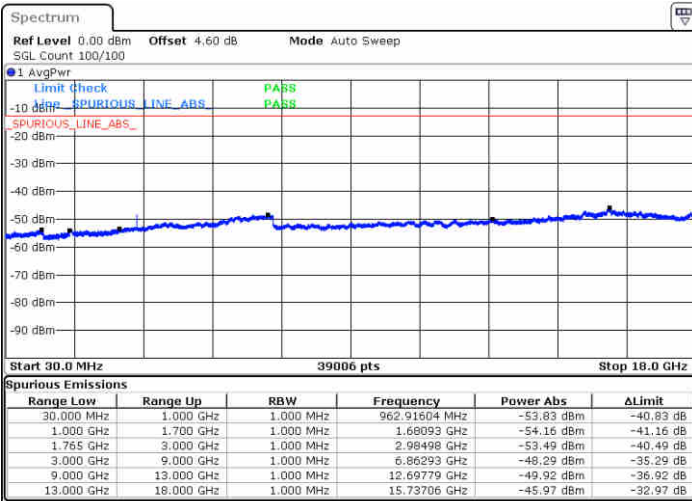

Middle Channel / 16QAM

Date: 9 JUL 2019 23:20:15

Date: 9 JUL 2019 23:21:10

Highest Channel / QPSK

Highest Channel / 16QAM

Date: 9 JUL 2019 23:27:15

Date: 9 JUL 2019 23:28:10

LTE Band 4 / 15MHz

Lowest Channel / QPSK

Lowest Channel / 16QAM

Date: 9 JUL 2019 23:34:15

Date: 9 JUL 2019 23:35:10

Middle Channel / QPSK

Middle Channel / 16QAM

Date: 9 JUL 2019 23:36:45

Date: 9 JUL 2019 23:37:40

LTE Band 4 / 15MHz

Highest Channel / QPSK

Date: 9 JUL 2019 23:43:45

Highest Channel / 16QAM

Date: 9 JUL 2019 23:44:40

LTE Band 4 / 20MHz

Lowest Channel / QPSK

Date: 9 JUL 2019 23:50:45