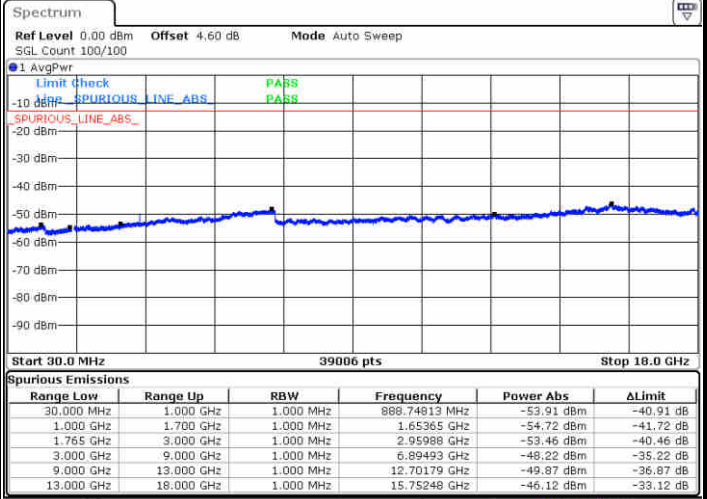

Highest Channel / 16QAM

Date: 10 JUL 2019 00:00:16

Date: 10 JUL 2019 00:01:10

**LTE Band 4 / 1.4MHz**

**Lowest Channel / 64QAM**

Date: 10 JUL 2019 00:32:07

**Middle Channel / 64QAM**

Date: 10 JUL 2019 00:33:22

**Highest Channel / 64QAM**

Date: 10 JUL 2019 00:38:52

LTE Band 4 / 5MHz

Lowest Channel / 64QAM

Middle Channel / 64QAM

Date: 10 JUL 2019 00:48:37

Date: 10 JUL 2019 00:49:52

Highest Channel / 64QAM

Date: 10 JUL 2019 00:53:22

LTE Band 4 / 10MHz

Lowest Channel / 64QAM

Middle Channel / 64QAM

Date: 10 JUL 2019 00:56:52

Date: 10 JUL 2019 00:58:07

Highest Channel / 64QAM

Date: 10 JUL 2019 01:01:37