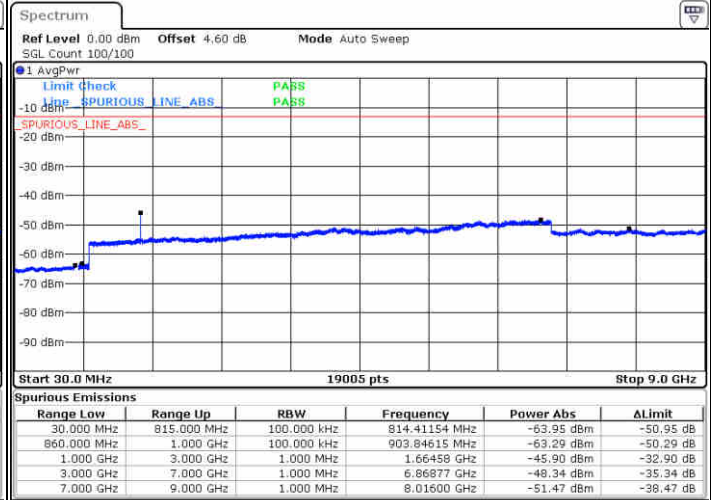

**Middle Channel / 64QAM**

Date: 10 JUL 2019 04:50:09

**Highest Channel / 64QAM**

Date: 10 JUL 2019 04:55:00

**LTE Band 5 / 5MHz**

**Lowest Channel / 64QAM**

Date: 10 JUL 2019 04:59:30

**Middle Channel / 64QAM**

Date: 10 JUL 2019 05:00:24

**Highest Channel / 64QAM**

Date: 10 JUL 2019 05:05:14

LTE Band 5 / 10MHz

Lowest Channel / 64QAM

Middle Channel / 64QAM

Date: 10 JUL 2019 05:09:44

Date: 10 JUL 2019 05:10:39

Highest Channel / 64QAM

Date: 10 JUL 2019 05:15:29

LTE Band 7 / 5MHz

Lowest Channel / QPSK

Lowest Channel / 16QAM

Date: 11 JUL 2019 02:05:44

Date: 11 JUL 2019 02:06:38

Middle Channel / QPSK