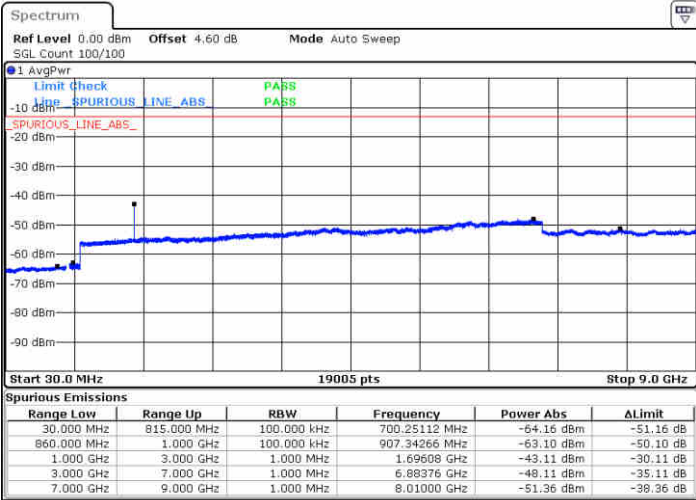

**Lowest Channel / 64QAM**

Date: 10 JUL 2019 01:13:23

**Middle Channel / 64QAM**

Date: 10 JUL 2019 01:14:37

**Highest Channel / 64QAM**

Date: 10 JUL 2019 01:18:08

LTE Band 5 / 1.4MHz

Lowest Channel / QPSK

Lowest Channel / 16QAM

Date: 10 JUL 2019 01:44:12

Date: 10 JUL 2019 01:45:06

Middle Channel / QPSK

Middle Channel / 16QAM

Date: 10 JUL 2019 01:46:41

Date: 10 JUL 2019 01:47:36

LTE Band 5 / 1.4MHz

Highest Channel / QPSK

Highest Channel / 16QAM

Date: 10 JUL 2019 01:55:41

Date: 10 JUL 2019 01:56:35

LTE Band 5 / 3MHz

Lowest Channel / QPSK

Lowest Channel / 16QAM

Date: 10 JUL 2019 02:04:41