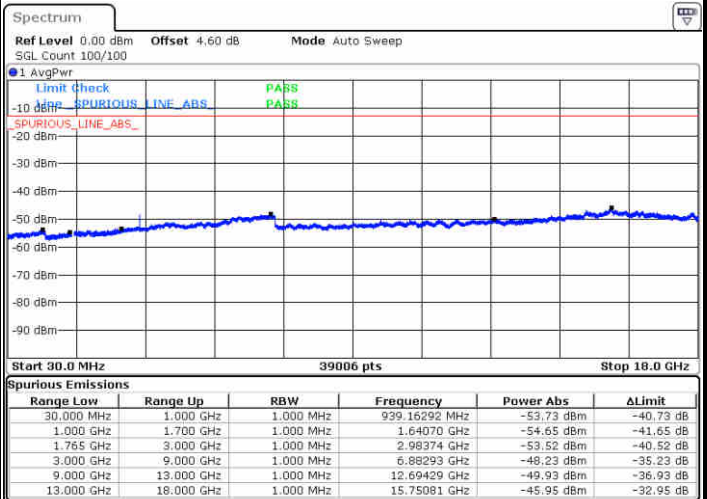

Date: 9 JUL 2019 22:54:15

Highest Channel / 16QAM

Date: 9 JUL 2019 22:55:10

LTE Band 4 / 5MHz

Lowest Channel / QPSK

Lowest Channel / 16QAM

Date: 9 JUL 2019 23:01:15

Date: 9 JUL 2019 23:02:10

Middle Channel / QPSK

Middle Channel / 16QAM

Date: 9 JUL 2019 23:03:45

Date: 9 JUL 2019 23:04:40

LTE Band 4 / 5MHz

Highest Channel / QPSK

Date: 9 JUL 2019 23:10:46

Highest Channel / 16QAM