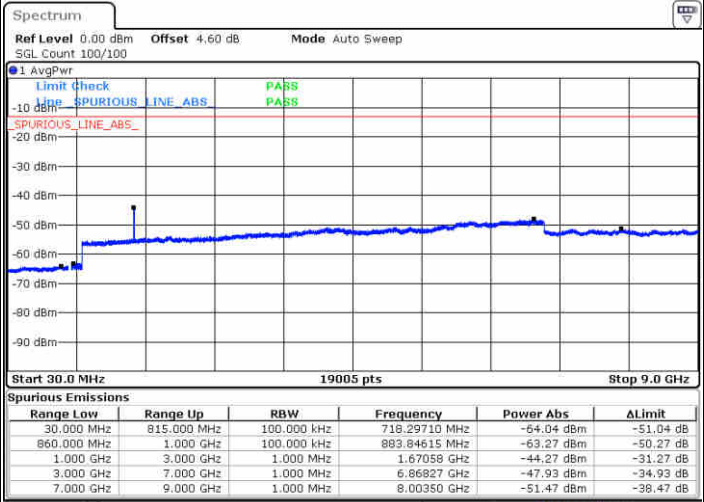

Lowest Channel / 16QAM

Date: 10 JUL 2019 01:44:12

Date: 10 JUL 2019 01:45:06

Middle Channel / QPSK

Middle Channel / 16QAM

Date: 10 JUL 2019 01:46:41

Date: 10 JUL 2019 01:47:36

LTE Band 5 / 1.4MHz

Highest Channel / QPSK

Highest Channel / 16QAM

Date: 10 JUL 2019 01:55:41

Date: 10 JUL 2019 01:56:35

LTE Band 5 / 3MHz

Lowest Channel / QPSK

Lowest Channel / 16QAM

Date: 10 JUL 2019 02:04:41

Date: 10 JUL 2019 02:05:35

LTE Band 5 / 3MHz

Middle Channel / QPSK

Middle Channel / 16QAM

Date: 10 JUL 2019 02:07:10

Date: 10 JUL 2019 02:08:05

Highest Channel / QPSK

Highest Channel / 16QAM