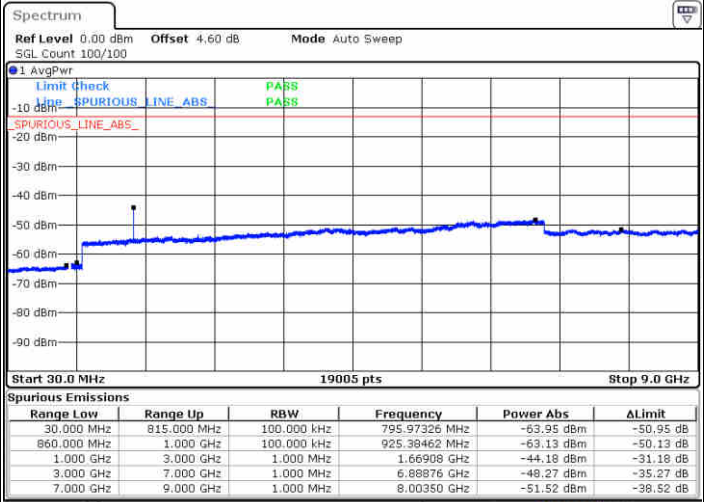

Date: 10 JUL 2019 02:05:35

LTE Band 5 / 3MHz

Middle Channel / QPSK

Middle Channel / 16QAM

Date: 10 JUL 2019 02:07:10

Date: 10 JUL 2019 02:08:05

Highest Channel / QPSK

Highest Channel / 16QAM

Date: 10 JUL 2019 02:16:10

Date: 10 JUL 2019 02:17:05

LTE Band 5 / 5MHz

Lowest Channel / QPSK

Lowest Channel / 16QAM

Date: 10 JUL 2019 02:25:10

Date: 10 JUL 2019 02:26:05

Middle Channel / QPSK

Middle Channel / 16QAM

Date: 10 JUL 2019 02:27:40

Date: 10 JUL 2019 02:28:35

LTE Band 5 / 5MHz

Highest Channel / QPSK

Date: 10 JUL 2019 02:36:40

Highest Channel / 16QAM

Date: 10 JUL 2019 02:37:35