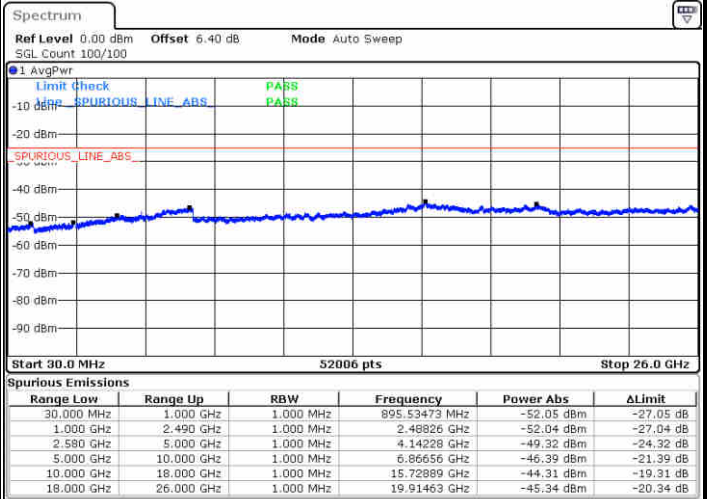

Date: 10 JUL 2019 05:00:24

**Highest Channel / 64QAM**

Date: 10 JUL 2019 05:05:14

LTE Band 5 / 10MHz

Lowest Channel / 64QAM

Middle Channel / 64QAM

Date: 10 JUL 2019 05:09:44

Date: 10 JUL 2019 05:10:39

Highest Channel / 64QAM

Date: 10 JUL 2019 05:15:29

LTE Band 7 / 5MHz

Lowest Channel / QPSK

Lowest Channel / 16QAM

Date: 11 JUL 2019 02:05:44

Date: 11 JUL 2019 02:06:38

Middle Channel / QPSK

Middle Channel / 16QAM

Date: 11 JUL 2019 02:08:26

Date: 11 JUL 2019 02:07:32

LTE Band 7 / 5MHz

Highest Channel / QPSK

Date: 11 JUL 2019 02:09:20

Highest Channel / 16QAM

Date: 11 JUL 2019 02:10:14