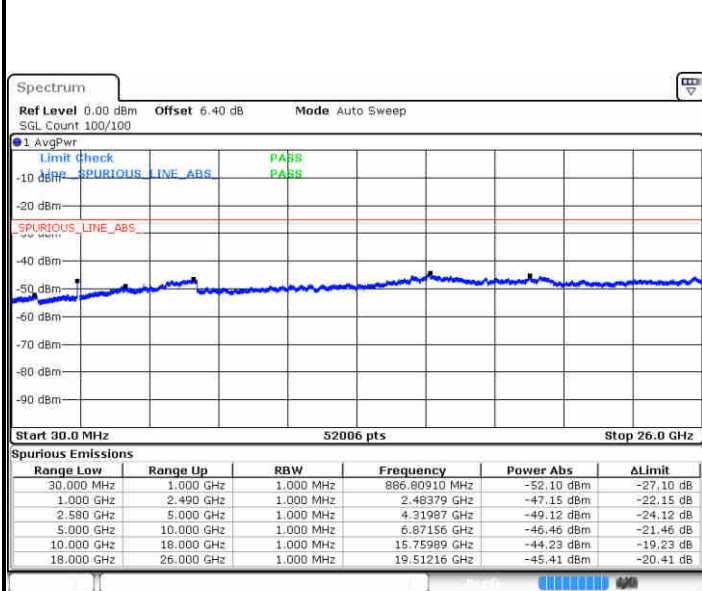

Lowest Channel / 16QAM

Date: 11 JUL 2019 02:38:45

Date: 11 JUL 2019 02:39:39

Middle Channel / QPSK

Middle Channel / 16QAM

Date: 11 JUL 2019 02:41:27

Date: 11 JUL 2019 02:40:33

LTE Band 7 / 15MHz

Highest Channel / QPSK

Date: 11 JUL 2019 02:42:21

Highest Channel / 16QAM

Date: 11 JUL 2019 02:43:15

LTE Band 7 / 20MHz

Lowest Channel / QPSK

Date: 11 JUL 2019 02:55:17

Lowest Channel / 16QAM

Date: 11 JUL 2019 02:56:11

LTE Band 7 / 20MHz

Middle Channel / QPSK

Middle Channel / 16QAM

Date: 11.JUL.2019 02:57:58

Date: 11.JUL.2019 02:57:05

Highest Channel / QPSK

Highest Channel / 16QAM