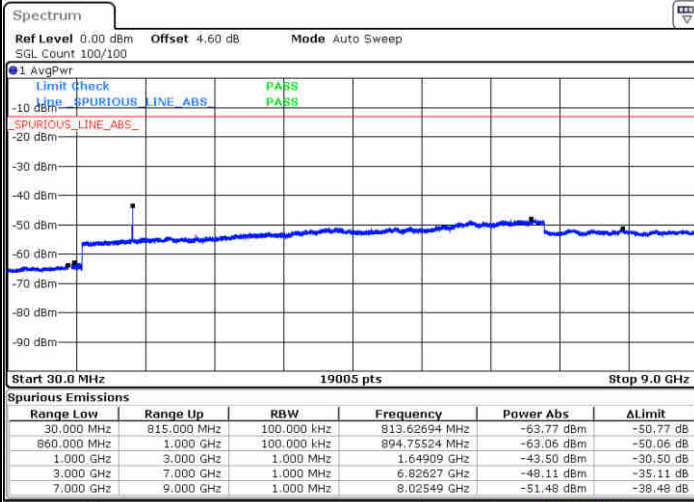

Date: 10 JUL 2019 02:05:35

LTE Band 5 / 3MHz

Middle Channel / QPSK

Middle Channel / 16QAM

Date: 10 JUL 2019 02:07:10

Date: 10 JUL 2019 02:08:05

Highest Channel / QPSK

Highest Channel / 16QAM

Date: 10 JUL 2019 02:16:10

Date: 10 JUL 2019 02:17:05

LTE Band 5 / 5MHz

Lowest Channel / QPSK

Lowest Channel / 16QAM

Date: 10 JUL 2019 02:25:10

Date: 10 JUL 2019 02:26:05

Middle Channel / QPSK

Middle Channel / 16QAM

Date: 10 JUL 2019 02:27:40

Date: 10 JUL 2019 02:28:35

LTE Band 5 / 5MHz

Highest Channel / QPSK

Date: 10 JUL 2019 02:36:40

Highest Channel / 16QAM

Date: 10 JUL 2019 02:37:35