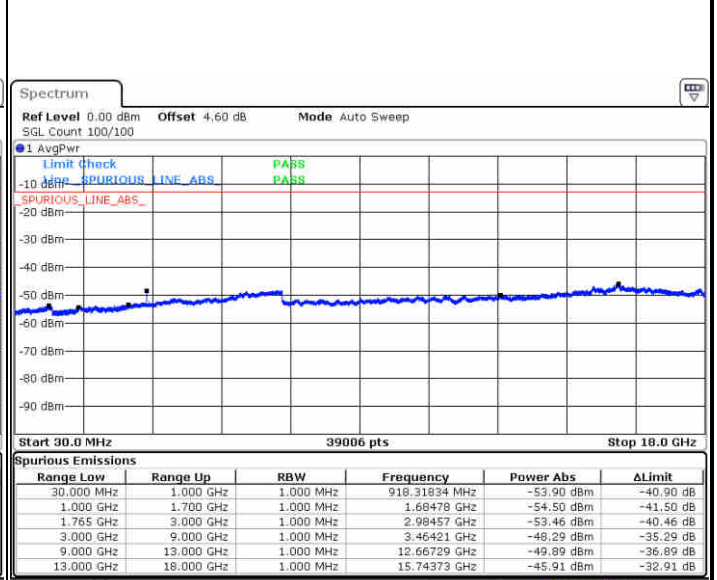

**LTE Band 2 / 20MHz**

**Lowest Channel / 64QAM**

Date: 9 JUL 2019 21:30:06

**Middle Channel / 64QAM**

Date: 9 JUL 2019 21:31:01

**Highest Channel / 64QAM**

Date: 9 JUL 2019 21:31:56

**LTE Band 4 / 1.4MHz**

**Lowest Channel / QPSK**

Date: 10 JUL 2019 00:17:55

**Lowest Channel / 16QAM**

Date: 10 JUL 2019 00:18:50

**Middle Channel / QPSK**

Date: 10 JUL 2019 00:20:25

**Middle Channel / 16QAM**

Date: 10 JUL 2019 00:21:20

LTE Band 4 / 1.4MHz

Highest Channel / QPSK

Date: 9 JUL 2019 22:37:46

Highest Channel / 16QAM

Date: 9 JUL 2019 22:38:40

LTE Band 4 / 3MHz

Lowest Channel / QPSK

Date: 9 JUL 2019 22:44:45