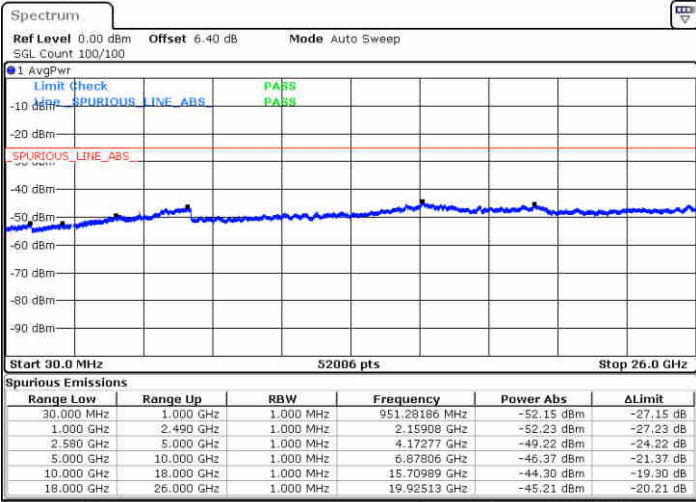

Lowest Channel / 16QAM

Date: 11 JUL 2019 02:38:45

Date: 11 JUL 2019 02:39:39

Middle Channel / QPSK

Middle Channel / 16QAM

Date: 11 JUL 2019 02:41:27

Date: 11 JUL 2019 02:40:33

LTE Band 7 / 15MHz

Highest Channel / QPSK

Date: 11 JUL 2019 02:42:21

Highest Channel / 16QAM

Date: 11 JUL 2019 02:43:15

LTE Band 7 / 20MHz

Lowest Channel / QPSK

Date: 11 JUL 2019 02:55:17

Lowest Channel / 16QAM

Date: 11 JUL 2019 02:56:11

LTE Band 7 / 20MHz

Middle Channel / QPSK

Middle Channel / 16QAM

Date: 11.JUL.2019 02:57:58

Date: 11.JUL.2019 02:57:05

Highest Channel / QPSK

Highest Channel / 16QAM