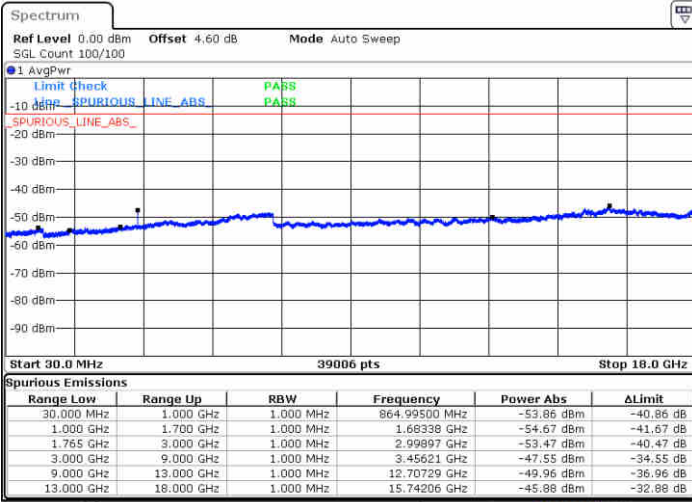

Date: 9 JUL 2019 23:11:40

LTE Band 4 / 10MHz

Lowest Channel / QPSK

Date: 9 JUL 2019 23:17:45

Lowest Channel / 16QAM

Date: 9 JUL 2019 23:18:40

LTE Band 4 / 10MHz

Middle Channel / QPSK

Middle Channel / 16QAM

Date: 9 JUL 2019 23:20:15

Date: 9 JUL 2019 23:21:10

Highest Channel / QPSK

Highest Channel / 16QAM

Date: 9 JUL 2019 23:27:15

Date: 9 JUL 2019 23:28:10

LTE Band 4 / 15MHz