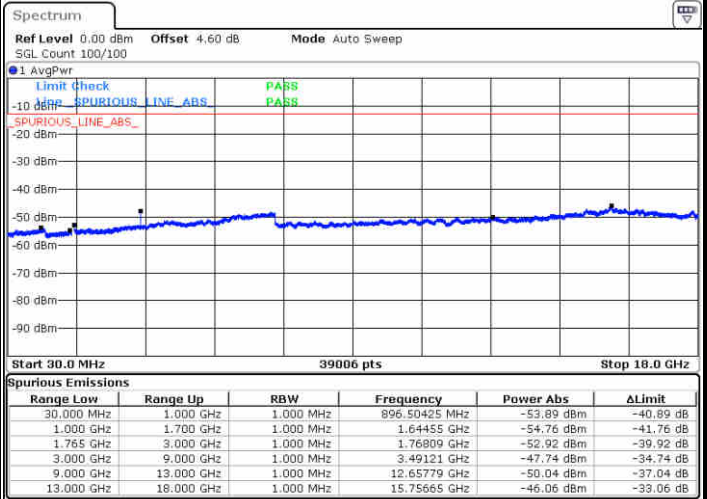

Middle Channel / 16QAM

Date: 9 JUL 2019 23:20:15

Date: 9 JUL 2019 23:21:10

Highest Channel / QPSK

Highest Channel / 16QAM

Date: 9 JUL 2019 23:27:15

Date: 9 JUL 2019 23:28:10

LTE Band 4 / 15MHz