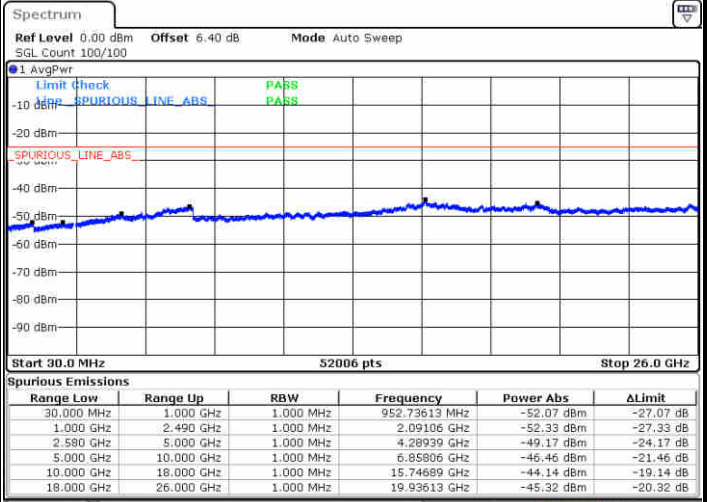

Highest Channel / QPSK

Date: 11 JUL 2019 02:42:21

Highest Channel / 16QAM

Date: 11 JUL 2019 02:43:15

LTE Band 7 / 20MHz

Lowest Channel / QPSK

Date: 11 JUL 2019 02:55:17

Lowest Channel / 16QAM

Date: 11 JUL 2019 02:56:11

LTE Band 7 / 20MHz

Middle Channel / QPSK

Middle Channel / 16QAM

Date: 11.JUL.2019 02:57:58

Date: 11.JUL.2019 02:57:05

Highest Channel / QPSK

Highest Channel / 16QAM

Date: 11.JUL.2019 02:58:52

Date: 11.JUL.2019 02:59:46

LTE Band 7 / 5MHz

Lowest Channel / 64QAM

Middle Channel / 64QAM

Date: 11.JUL.2019 03:01:41

Date: 11.JUL.2019 03:02:35

Highest Channel / 64QAM