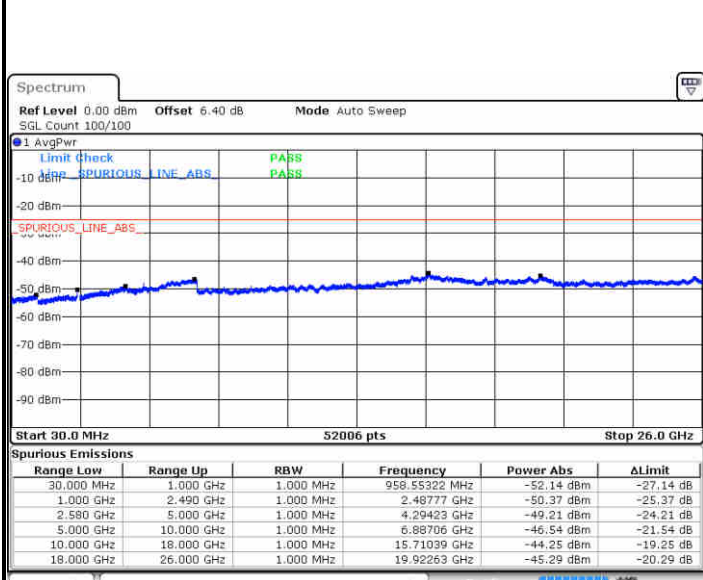

Date: 10 JUL 2019 05:00:24

**Highest Channel / 64QAM**

Date: 10 JUL 2019 05:05:14

LTE Band 5 / 10MHz

Lowest Channel / 64QAM

Middle Channel / 64QAM

Date: 10 JUL 2019 05:09:44

Date: 10 JUL 2019 05:10:39

Highest Channel / 64QAM

Date: 10 JUL 2019 05:15:29

LTE Band 7 / 5MHz

Lowest Channel / QPSK

Lowest Channel / 16QAM

Date: 11 JUL 2019 02:05:44

Date: 11 JUL 2019 02:06:38

Middle Channel / QPSK

Middle Channel / 16QAM

Date: 11 JUL 2019 02:08:26

Date: 11 JUL 2019 02:07:32

LTE Band 7 / 5MHz

Highest Channel / QPSK

Date: 11 JUL 2019 02:09:20

Highest Channel / 16QAM

Date: 11 JUL 2019 02:10:14

LTE Band 7 / 10MHz

Lowest Channel / QPSK

Date: 11 JUL 2019 02:22:14

Lowest Channel / 16QAM

Date: 11 JUL 2019 02:23:08

LTE Band 7 / 10MHz

Middle Channel / QPSK

Middle Channel / 16QAM