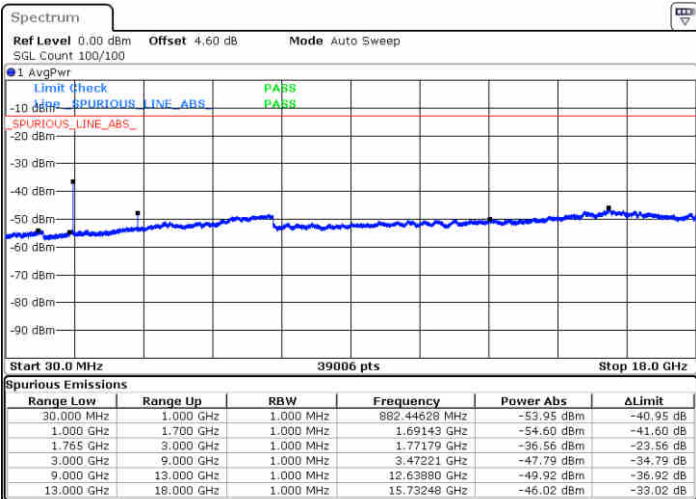

LTE Band 4 / 15MHz

Highest Channel / QPSK

Date: 9 JUL 2019 23:43:45

Highest Channel / 16QAM

Date: 9 JUL 2019 23:44:40

LTE Band 4 / 20MHz

Lowest Channel / QPSK

Date: 9 JUL 2019 23:50:45

Lowest Channel / 16QAM

Date: 9 JUL 2019 23:51:40

LTE Band 4 / 20MHz

Middle Channel / QPSK

Middle Channel / 16QAM

Date: 9 JUL 2019 23:53:15

Date: 9 JUL 2019 23:54:10

Highest Channel / QPSK

Highest Channel / 16QAM

Date: 10 JUL 2019 00:00:16

Date: 10 JUL 2019 00:01:10

**LTE Band 4 / 1.4MHz**

**Lowest Channel / 64QAM**

Date: 10 JUL 2019 00:32:07

**Middle Channel / 64QAM**

Date: 10 JUL 2019 00:33:22