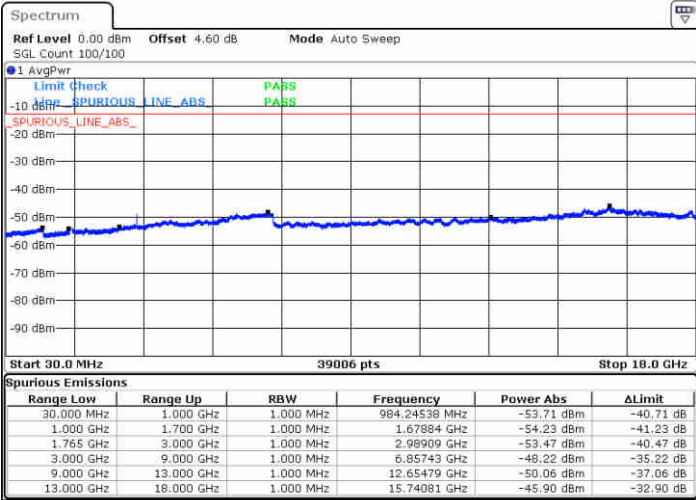

LTE Band 4 / 15MHz

Highest Channel / QPSK

Date: 9 JUL 2019 23:43:45

Highest Channel / 16QAM

Date: 9 JUL 2019 23:44:40

LTE Band 4 / 20MHz

Lowest Channel / QPSK

Date: 9 JUL 2019 23:50:45

Lowest Channel / 16QAM

Date: 9 JUL 2019 23:51:40

LTE Band 4 / 20MHz

Middle Channel / QPSK

Middle Channel / 16QAM

Date: 9 JUL 2019 23:53:15

Date: 9 JUL 2019 23:54:10

Highest Channel / QPSK

Highest Channel / 16QAM

Date: 10 JUL 2019 00:00:16

Date: 10 JUL 2019 00:01:10

**LTE Band 4 / 1.4MHz**

**Lowest Channel / 64QAM**

Date: 10 JUL 2019 00:32:07

**Middle Channel / 64QAM**

Date: 10 JUL 2019 00:33:22