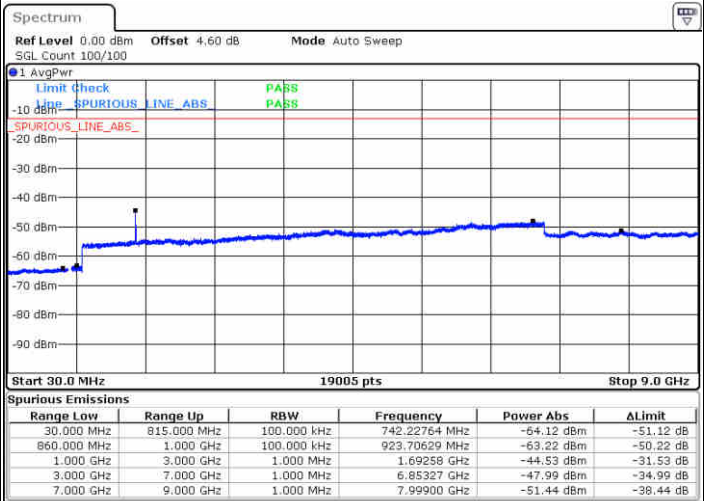

Highest Channel / QPSK

Highest Channel / 16QAM

Date: 10 JUL 2019 01:55:41

Date: 10 JUL 2019 01:56:35

LTE Band 5 / 3MHz

Lowest Channel / QPSK

Lowest Channel / 16QAM

Date: 10 JUL 2019 02:04:41

Date: 10 JUL 2019 02:05:35

LTE Band 5 / 3MHz

Middle Channel / QPSK

Middle Channel / 16QAM

Date: 10 JUL 2019 02:07:10

Date: 10 JUL 2019 02:08:05

Highest Channel / QPSK

Highest Channel / 16QAM

Date: 10 JUL 2019 02:16:10

Date: 10 JUL 2019 02:17:05

LTE Band 5 / 5MHz

Lowest Channel / QPSK

Lowest Channel / 16QAM

Date: 10 JUL 2019 02:25:10

Date: 10 JUL 2019 02:26:05

Middle Channel / QPSK