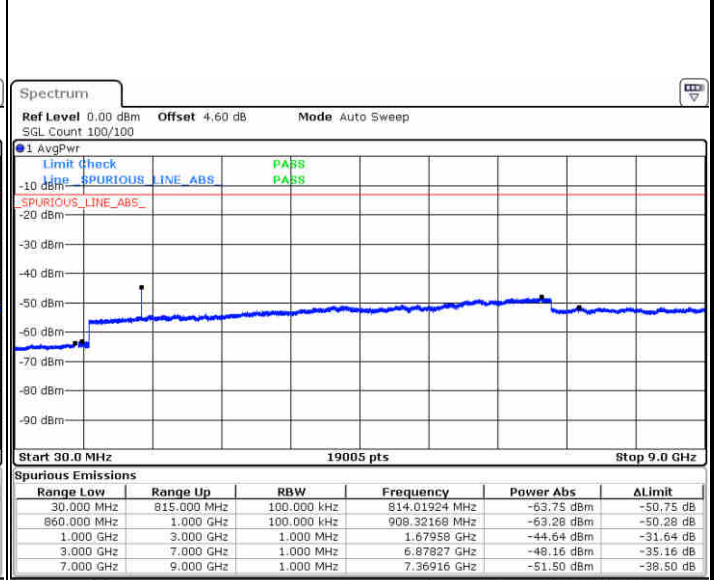

LTE Band 5 / 10MHz

Lowest Channel / QPSK

Date: 10 JUL 2019 02:45:40

Lowest Channel / 16QAM

Date: 10 JUL 2019 02:46:34

LTE Band 5 / 10MHz

Middle Channel / QPSK

Date: 10 JUL 2019 02:48:09

Middle Channel / 16QAM

Date: 10 JUL 2019 02:49:04

Highest Channel / QPSK

Date: 10 JUL 2019 02:57:09

Highest Channel / 16QAM

Date: 10 JUL 2019 02:58:04

LTE Band 5 / 1.4MHz

Lowest Channel / 64QAM

Middle Channel / 64QAM

Date: 10 JUL 2019 04:39:00

Date: 10 JUL 2019 04:39:55

Highest Channel / 64QAM

Date: 10 JUL 2019 04:44:45

**LTE Band 5 / 3MHz**

**Lowest Channel / 64QAM**

Date: 10 JUL 2019 04:49:15