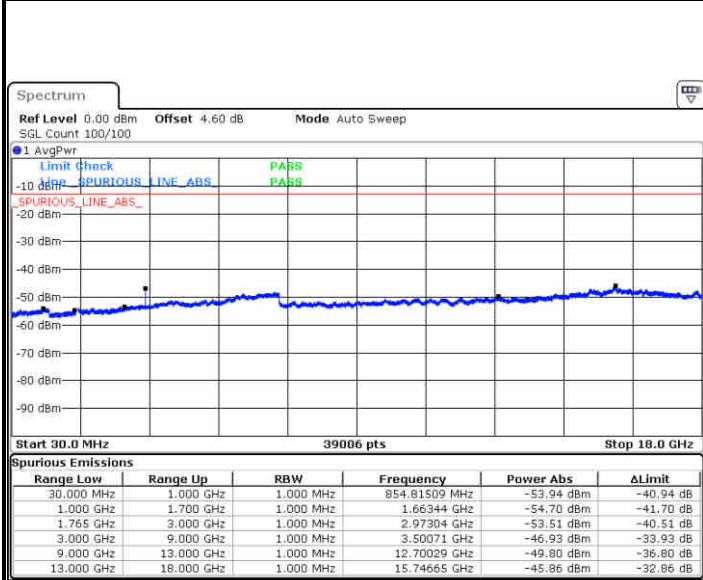

Date: 9 JUL 2019 22:54:15

Highest Channel / 16QAM

Date: 9 JUL 2019 22:55:10

LTE Band 4 / 5MHz

Lowest Channel / QPSK

Lowest Channel / 16QAM

Date: 9 JUL 2019 23:01:15

Date: 9 JUL 2019 23:02:10

Middle Channel / QPSK

Middle Channel / 16QAM

Date: 9 JUL 2019 23:03:45

Date: 9 JUL 2019 23:04:40

LTE Band 4 / 5MHz

Highest Channel / QPSK

Date: 9 JUL 2019 23:10:46

Highest Channel / 16QAM

Date: 9 JUL 2019 23:11:40

LTE Band 4 / 10MHz

Lowest Channel / QPSK

Date: 9 JUL 2019 23:17:45

Lowest Channel / 16QAM

Date: 9 JUL 2019 23:18:40

LTE Band 4 / 10MHz

Middle Channel / QPSK

Middle Channel / 16QAM

Date: 9 JUL 2019 23:20:15

Date: 9 JUL 2019 23:21:10

Highest Channel / QPSK

Highest Channel / 16QAM

Date: 9 JUL 2019 23:27:15

Date: 9 JUL 2019 23:28:10

LTE Band 4 / 15MHz