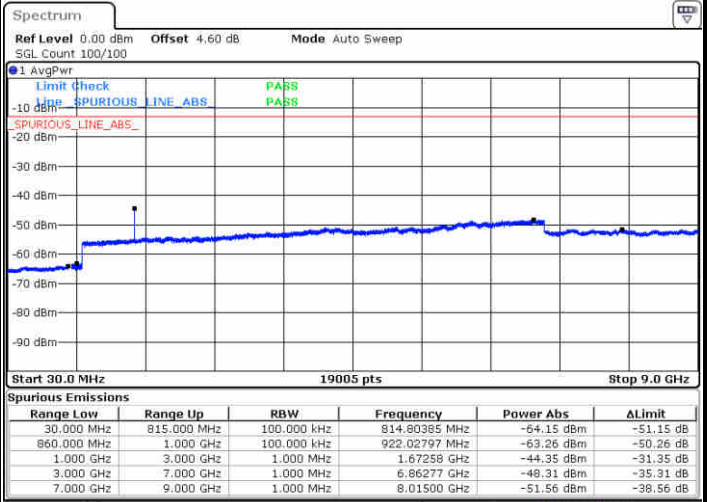

**Lowest Channel / 64QAM**

Date: 10 JUL 2019 01:13:23

**Middle Channel / 64QAM**

Date: 10 JUL 2019 01:14:37

**Highest Channel / 64QAM**

Date: 10 JUL 2019 01:18:08

LTE Band 5 / 1.4MHz

Lowest Channel / QPSK

Lowest Channel / 16QAM

Date: 10 JUL 2019 01:44:12

Date: 10 JUL 2019 01:45:06

Middle Channel / QPSK

Middle Channel / 16QAM

Date: 10 JUL 2019 01:46:41

Date: 10 JUL 2019 01:47:36

LTE Band 5 / 1.4MHz

Highest Channel / QPSK

Highest Channel / 16QAM

Date: 10 JUL 2019 01:55:41

Date: 10 JUL 2019 01:56:35

LTE Band 5 / 3MHz

Lowest Channel / QPSK

Lowest Channel / 16QAM

Date: 10 JUL 2019 02:04:41