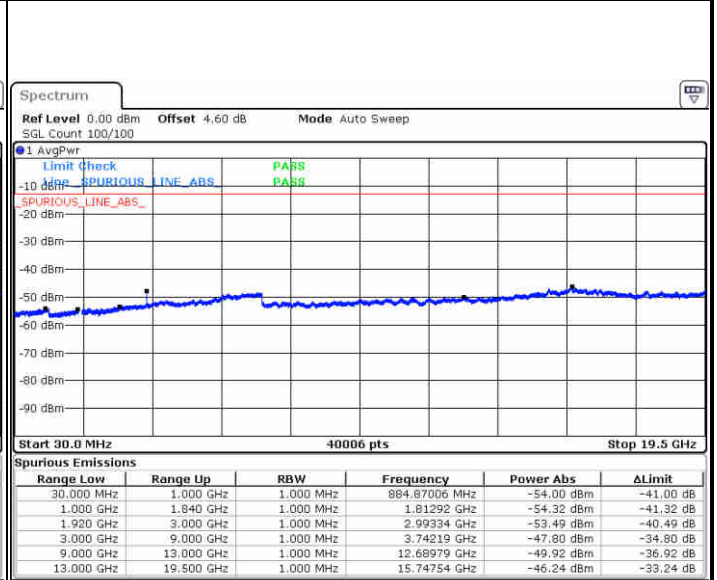

**LTE Band 2 / 20MHz**

**Lowest Channel / 64QAM**

Date: 9 JUL 2019 21:30:06

**Middle Channel / 64QAM**

Date: 9 JUL 2019 21:31:01

**Highest Channel / 64QAM**

Date: 9 JUL 2019 21:31:56

**LTE Band 4 / 1.4MHz**