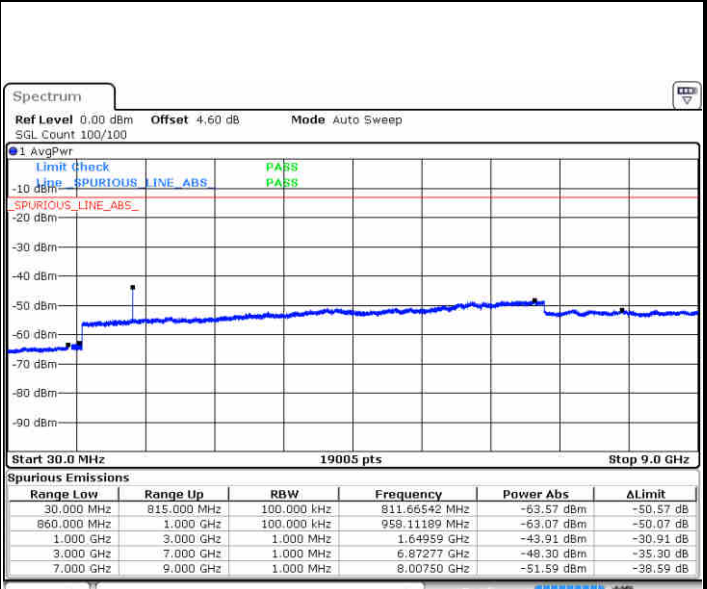

Date: 10 JUL 2019 02:16:10

Date: 10 JUL 2019 02:17:05

LTE Band 5 / 5MHz

Lowest Channel / QPSK

Lowest Channel / 16QAM

Date: 10 JUL 2019 02:25:10

Date: 10 JUL 2019 02:26:05

Middle Channel / QPSK

Middle Channel / 16QAM

Date: 10 JUL 2019 02:27:40

Date: 10 JUL 2019 02:28:35

LTE Band 5 / 5MHz

Highest Channel / QPSK

Date: 10 JUL 2019 02:36:40

Highest Channel / 16QAM

Date: 10 JUL 2019 02:37:35

LTE Band 5 / 10MHz

Lowest Channel / QPSK

Date: 10 JUL 2019 02:45:40

Lowest Channel / 16QAM

Date: 10 JUL 2019 02:46:34

LTE Band 5 / 10MHz

Middle Channel / QPSK

Date: 10 JUL 2019 02:48:09