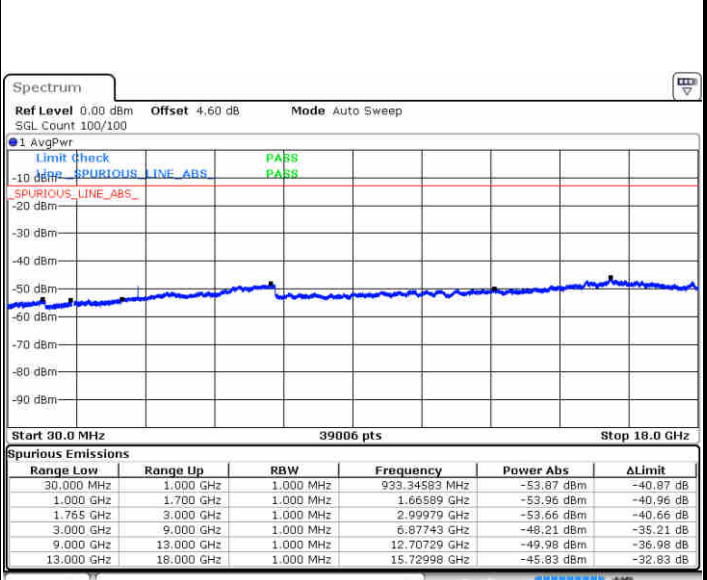

Middle Channel / QPSK

Middle Channel / 16QAM

Date: 9 JUL 2019 23:03:45

Date: 9 JUL 2019 23:04:40

LTE Band 4 / 5MHz

Highest Channel / QPSK

Date: 9 JUL 2019 23:10:46

Highest Channel / 16QAM

Date: 9 JUL 2019 23:11:40

LTE Band 4 / 10MHz

Lowest Channel / QPSK

Date: 9 JUL 2019 23:17:45

Lowest Channel / 16QAM

Date: 9 JUL 2019 23:18:40

LTE Band 4 / 10MHz

Middle Channel / QPSK

Middle Channel / 16QAM

Date: 9 JUL 2019 23:20:15

Date: 9 JUL 2019 23:21:10

Highest Channel / QPSK

Highest Channel / 16QAM

Date: 9 JUL 2019 23:27:15

Date: 9 JUL 2019 23:28:10

LTE Band 4 / 15MHz