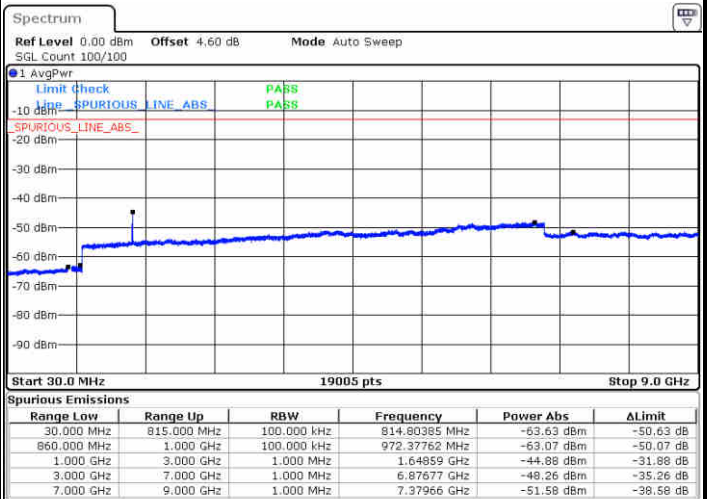

Lowest Channel / 16QAM

Date: 10 JUL 2019 01:44:12

Date: 10 JUL 2019 01:45:06

Middle Channel / QPSK

Middle Channel / 16QAM

Date: 10 JUL 2019 01:46:41

Date: 10 JUL 2019 01:47:36

LTE Band 5 / 1.4MHz

Highest Channel / QPSK

Highest Channel / 16QAM

Date: 10 JUL 2019 01:55:41

Date: 10 JUL 2019 01:56:35

LTE Band 5 / 3MHz

Lowest Channel / QPSK

Lowest Channel / 16QAM

Date: 10 JUL 2019 02:04:41

Date: 10 JUL 2019 02:05:35

LTE Band 5 / 3MHz

Middle Channel / QPSK

Middle Channel / 16QAM

Date: 10 JUL 2019 02:07:10

Date: 10 JUL 2019 02:08:05

Highest Channel / QPSK

Highest Channel / 16QAM