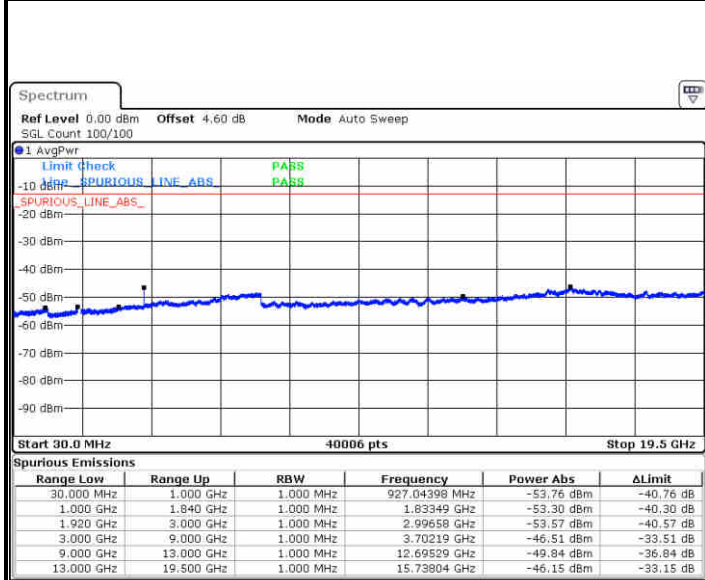

**LTE Band 2 / 20MHz**

**Lowest Channel / 64QAM**

Date: 9 JUL 2019 21:30:06

**Middle Channel / 64QAM**

Date: 9 JUL 2019 21:31:01

**Highest Channel / 64QAM**

Date: 9 JUL 2019 21:31:56

**LTE Band 4 / 1.4MHz**