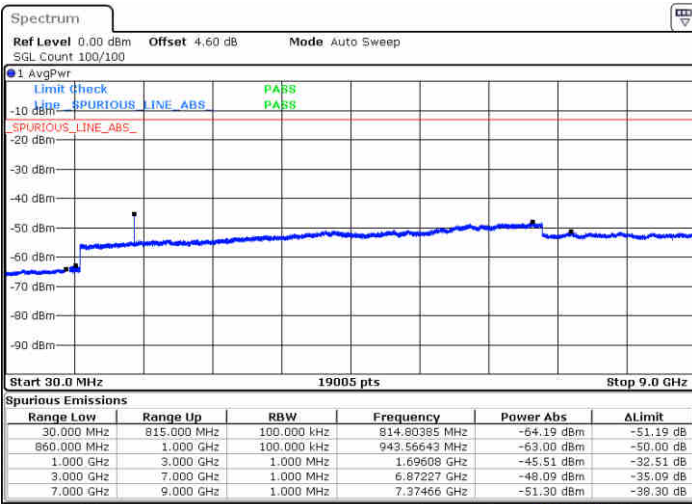

LTE Band 5 / 10MHz

Lowest Channel / QPSK

Date: 10 JUL 2019 02:45:40

Lowest Channel / 16QAM

Date: 10 JUL 2019 02:46:34

LTE Band 5 / 10MHz

Middle Channel / QPSK

Date: 10 JUL 2019 02:48:09

Middle Channel / 16QAM

Date: 10 JUL 2019 02:49:04

Highest Channel / QPSK

Date: 10 JUL 2019 02:57:09

Highest Channel / 16QAM

Date: 10 JUL 2019 02:58:04

LTE Band 5 / 1.4MHz

Lowest Channel / 64QAM

Middle Channel / 64QAM

Date: 10 JUL 2019 04:39:00

Date: 10 JUL 2019 04:39:55

Highest Channel / 64QAM

Date: 10 JUL 2019 04:44:45

**LTE Band 5 / 3MHz**

**Lowest Channel / 64QAM**

Date: 10 JUL 2019 04:49:15