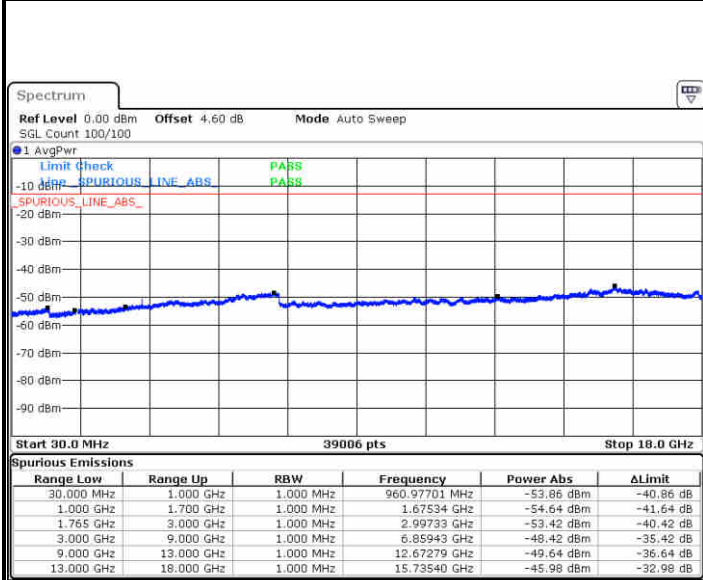

Lowest Channel / 16QAM

Date: 9 JUL 2019 23:51:40

LTE Band 4 / 20MHz

Middle Channel / QPSK

Middle Channel / 16QAM

Date: 9 JUL 2019 23:53:15

Date: 9 JUL 2019 23:54:10

Highest Channel / QPSK

Highest Channel / 16QAM

Date: 10 JUL 2019 00:00:16

Date: 10 JUL 2019 00:01:10

**LTE Band 4 / 1.4MHz**

**Lowest Channel / 64QAM**

Date: 10 JUL 2019 00:32:07

**Middle Channel / 64QAM**

Date: 10 JUL 2019 00:33:22

**Highest Channel / 64QAM**

Date: 10 JUL 2019 00:38:52

LTE Band 4 / 5MHz

Lowest Channel / 64QAM

Middle Channel / 64QAM

Date: 10 JUL 2019 00:48:37

Date: 10 JUL 2019 00:49:52

Highest Channel / 64QAM