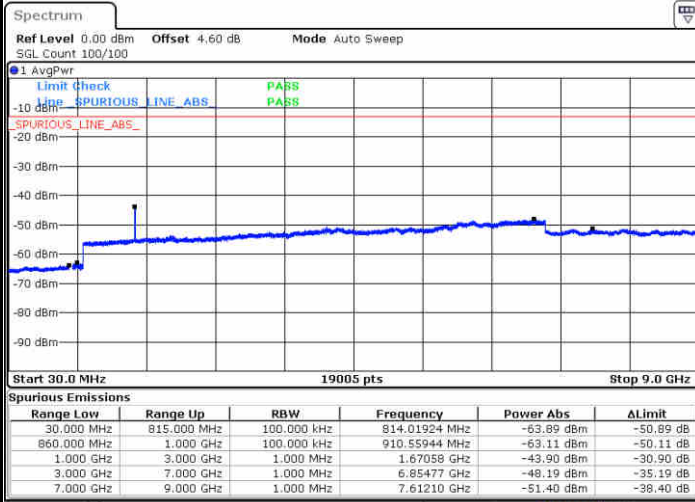

Lowest Channel / 16QAM

Date: 10 JUL 2019 01:44:12

Date: 10 JUL 2019 01:45:06

Middle Channel / QPSK

Middle Channel / 16QAM

Date: 10 JUL 2019 01:46:41

Date: 10 JUL 2019 01:47:36

LTE Band 5 / 1.4MHz

Highest Channel / QPSK

Highest Channel / 16QAM

Date: 10 JUL 2019 01:55:41

Date: 10 JUL 2019 01:56:35

LTE Band 5 / 3MHz

Lowest Channel / QPSK

Lowest Channel / 16QAM

Date: 10 JUL 2019 02:04:41

Date: 10 JUL 2019 02:05:35

LTE Band 5 / 3MHz

Middle Channel / QPSK

Middle Channel / 16QAM

Date: 10 JUL 2019 02:07:10

Date: 10 JUL 2019 02:08:05

Highest Channel / QPSK

Highest Channel / 16QAM