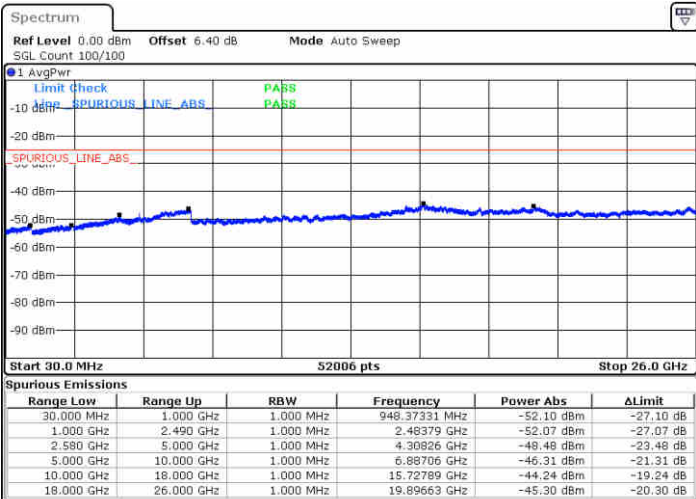

Date: 11.JUL.2019 02:24:56

Date: 11.JUL.2019 02:24:02

Highest Channel / QPSK

Highest Channel / 16QAM

Date: 11.JUL.2019 02:25:50

Date: 11.JUL.2019 02:26:44

LTE Band 7 / 15MHz

Lowest Channel / QPSK

Lowest Channel / 16QAM

Date: 11 JUL 2019 02:38:45

Date: 11 JUL 2019 02:39:39

Middle Channel / QPSK

Middle Channel / 16QAM

Date: 11 JUL 2019 02:41:27

Date: 11 JUL 2019 02:40:33

LTE Band 7 / 15MHz

Highest Channel / QPSK

Date: 11 JUL 2019 02:42:21

Highest Channel / 16QAM

Date: 11 JUL 2019 02:43:15

LTE Band 7 / 20MHz

Lowest Channel / QPSK

Date: 11 JUL 2019 02:55:17

Lowest Channel / 16QAM