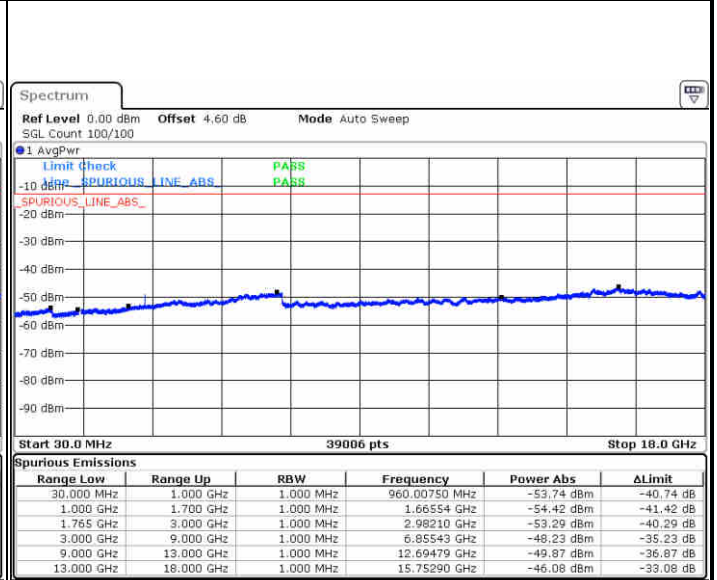

Lowest Channel / 16QAM

Date: 10 JUL 2019 00:18:50