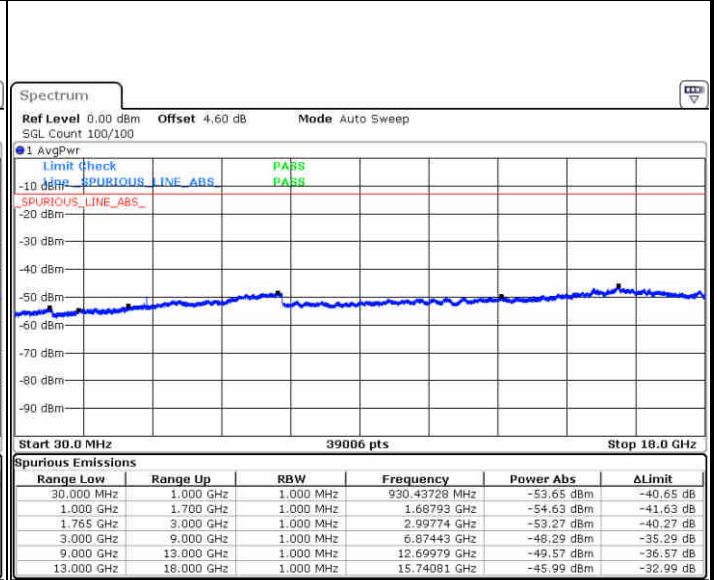

Lowest Channel / 16QAM

Date: 9 JUL 2019 23:51:40

LTE Band 4 / 20MHz

Middle Channel / QPSK

Middle Channel / 16QAM

Date: 9 JUL 2019 23:53:15

Date: 9 JUL 2019 23:54:10

Highest Channel / QPSK

Highest Channel / 16QAM

Date: 10 JUL 2019 00:00:16

Date: 10 JUL 2019 00:01:10

**LTE Band 4 / 1.4MHz**

**Lowest Channel / 64QAM**

Date: 10 JUL 2019 00:32:07

**Middle Channel / 64QAM**

Date: 10 JUL 2019 00:33:22

**Highest Channel / 64QAM**

Date: 10 JUL 2019 00:38:52

LTE Band 4 / 5MHz

Lowest Channel / 64QAM

Middle Channel / 64QAM

Date: 10 JUL 2019 00:48:37

Date: 10 JUL 2019 00:49:52

Highest Channel / 64QAM