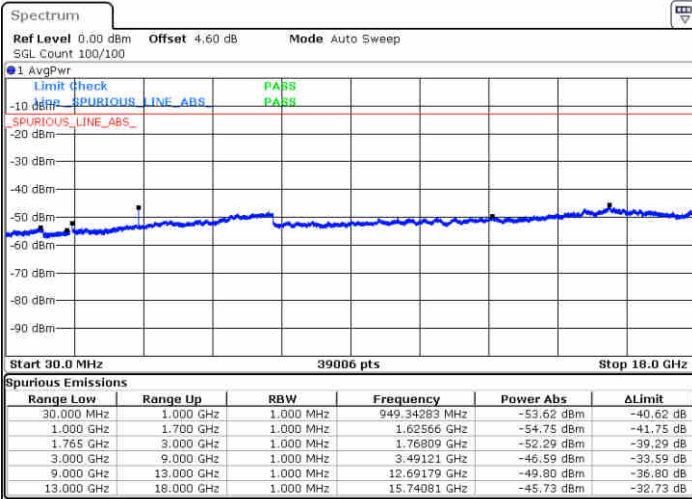

Middle Channel / 16QAM

Date: 9 JUL 2019 23:20:15

Date: 9 JUL 2019 23:21:10

Highest Channel / QPSK

Highest Channel / 16QAM

Date: 9 JUL 2019 23:27:15

Date: 9 JUL 2019 23:28:10

LTE Band 4 / 15MHz