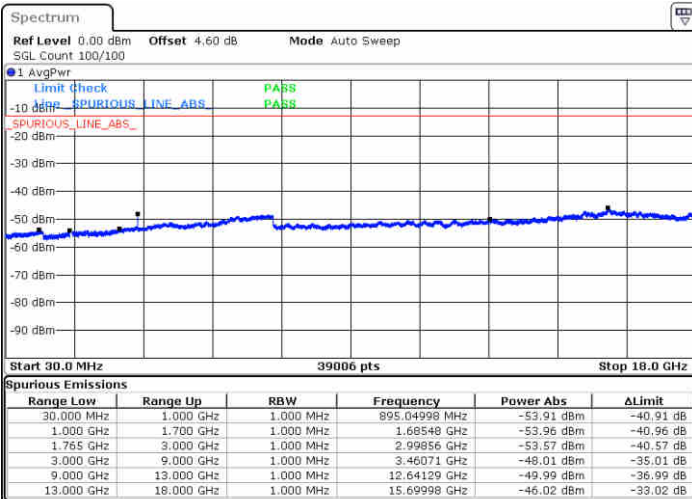

Middle Channel / QPSK

Middle Channel / 16QAM

Date: 9 JUL 2019 23:03:45

Date: 9 JUL 2019 23:04:40