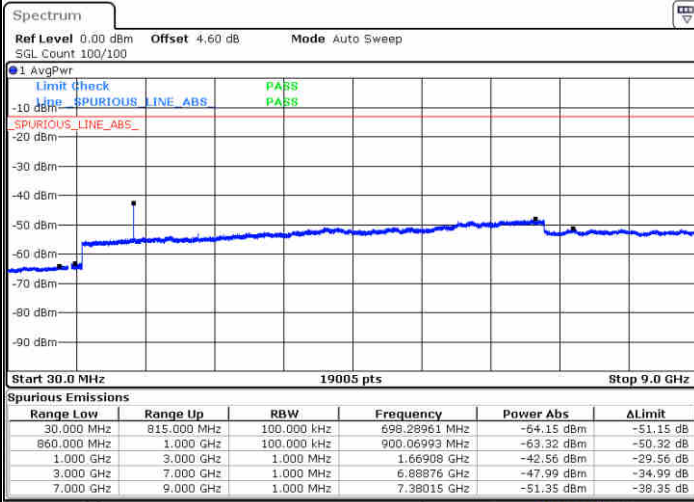

Date: 10 JUL 2019 02:05:35

LTE Band 5 / 3MHz

Middle Channel / QPSK

Middle Channel / 16QAM

Date: 10 JUL 2019 02:07:10

Date: 10 JUL 2019 02:08:05

Highest Channel / QPSK

Highest Channel / 16QAM

Date: 10 JUL 2019 02:16:10

Date: 10 JUL 2019 02:17:05

LTE Band 5 / 5MHz

Lowest Channel / QPSK

Lowest Channel / 16QAM

Date: 10 JUL 2019 02:25:10

Date: 10 JUL 2019 02:26:05

Middle Channel / QPSK

Middle Channel / 16QAM

Date: 10 JUL 2019 02:27:40

Date: 10 JUL 2019 02:28:35

LTE Band 5 / 5MHz

Highest Channel / QPSK

Date: 10 JUL 2019 02:36:40

Highest Channel / 16QAM

Date: 10 JUL 2019 02:37:35