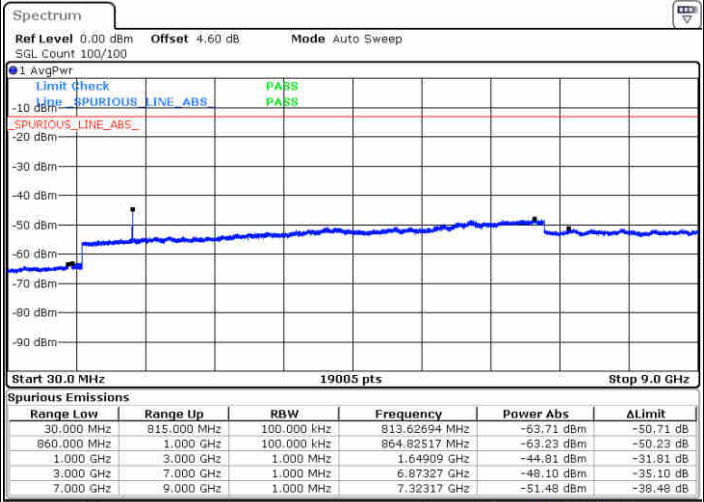

Date: 10 JUL 2019 02:05:35

LTE Band 5 / 3MHz

Middle Channel / QPSK

Middle Channel / 16QAM

Date: 10 JUL 2019 02:07:10

Date: 10 JUL 2019 02:08:05

Highest Channel / QPSK

Highest Channel / 16QAM

Date: 10 JUL 2019 02:16:10

Date: 10 JUL 2019 02:17:05

LTE Band 5 / 5MHz

Lowest Channel / QPSK

Lowest Channel / 16QAM

Date: 10 JUL 2019 02:25:10

Date: 10 JUL 2019 02:26:05

Middle Channel / QPSK

Middle Channel / 16QAM

Date: 10 JUL 2019 02:27:40

Date: 10 JUL 2019 02:28:35

LTE Band 5 / 5MHz

Highest Channel / QPSK

Date: 10 JUL 2019 02:36:40

Highest Channel / 16QAM

Date: 10 JUL 2019 02:37:35