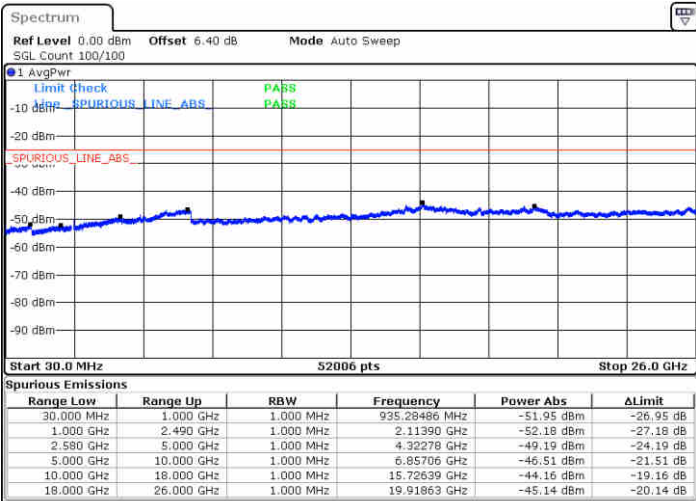

Highest Channel / QPSK

Date: 11 JUL 2019 02:42:21

Highest Channel / 16QAM

Date: 11 JUL 2019 02:43:15

LTE Band 7 / 20MHz

Lowest Channel / QPSK

Date: 11 JUL 2019 02:55:17

Lowest Channel / 16QAM

Date: 11 JUL 2019 02:56:11

LTE Band 7 / 20MHz

Middle Channel / QPSK

Middle Channel / 16QAM

Date: 11.JUL.2019 02:57:58

Date: 11.JUL.2019 02:57:05

Highest Channel / QPSK

Highest Channel / 16QAM

Date: 11.JUL.2019 02:58:52

Date: 11.JUL.2019 02:59:46

LTE Band 7 / 5MHz

Lowest Channel / 64QAM

Middle Channel / 64QAM

Date: 11.JUL.2019 03:01:41

Date: 11.JUL.2019 03:02:35

Highest Channel / 64QAM