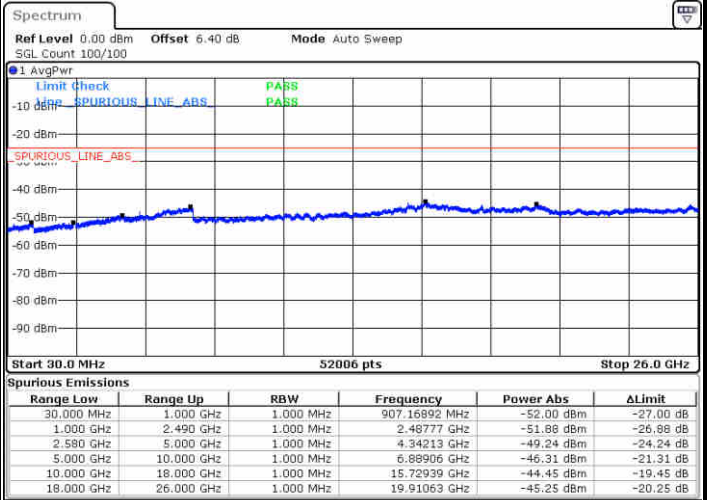

Date: 10 JUL 2019 05:00:24

**Highest Channel / 64QAM**

Date: 10 JUL 2019 05:05:14

LTE Band 5 / 10MHz

Lowest Channel / 64QAM

Middle Channel / 64QAM

Date: 10 JUL 2019 05:09:44

Date: 10 JUL 2019 05:10:39

Highest Channel / 64QAM

Date: 10 JUL 2019 05:15:29

LTE Band 7 / 5MHz

Lowest Channel / QPSK

Lowest Channel / 16QAM

Date: 11 JUL 2019 02:05:44

Date: 11 JUL 2019 02:06:38

Middle Channel / QPSK

Middle Channel / 16QAM

Date: 11 JUL 2019 02:08:26

Date: 11 JUL 2019 02:07:32

LTE Band 7 / 5MHz

Highest Channel / QPSK

Date: 11 JUL 2019 02:09:20

Highest Channel / 16QAM

Date: 11 JUL 2019 02:10:14