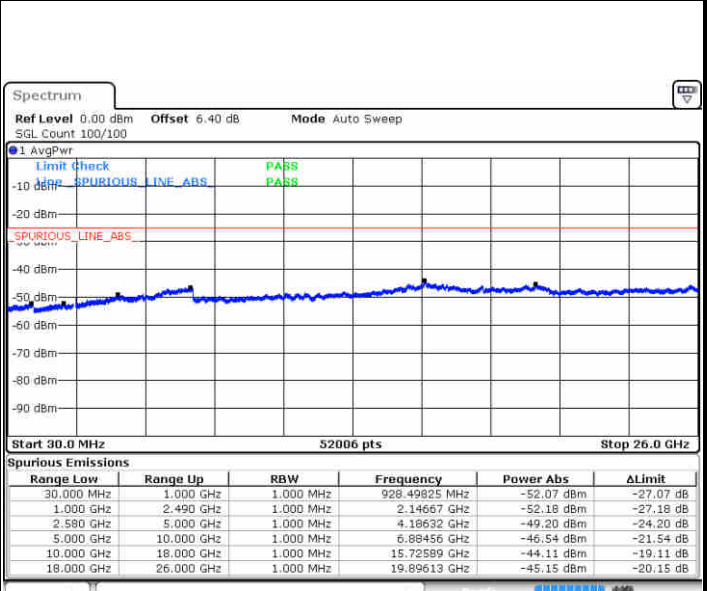

Date: 11.JUL.2019 02:24:56

Date: 11.JUL.2019 02:24:02

Highest Channel / QPSK

Highest Channel / 16QAM

Date: 11.JUL.2019 02:25:50

Date: 11.JUL.2019 02:26:44

LTE Band 7 / 15MHz

Lowest Channel / QPSK

Lowest Channel / 16QAM

Date: 11 JUL 2019 02:38:45

Date: 11 JUL 2019 02:39:39

Middle Channel / QPSK

Middle Channel / 16QAM

Date: 11 JUL 2019 02:41:27

Date: 11 JUL 2019 02:40:33

LTE Band 7 / 15MHz

Highest Channel / QPSK

Date: 11 JUL 2019 02:42:21

Highest Channel / 16QAM

Date: 11 JUL 2019 02:43:15

LTE Band 7 / 20MHz

Lowest Channel / QPSK

Date: 11 JUL 2019 02:55:17

Lowest Channel / 16QAM