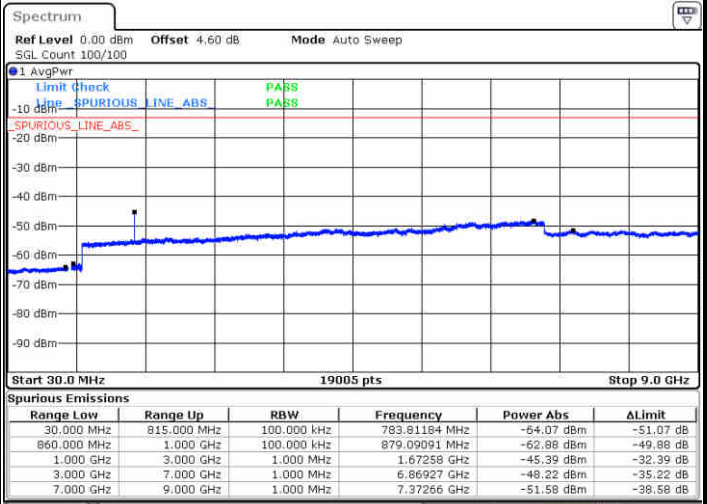

LTE Band 5 / 10MHz

Lowest Channel / QPSK

Date: 10 JUL 2019 02:45:40

Lowest Channel / 16QAM

Date: 10 JUL 2019 02:46:34

LTE Band 5 / 10MHz

Middle Channel / QPSK

Date: 10 JUL 2019 02:48:09

Middle Channel / 16QAM

Date: 10 JUL 2019 02:49:04

Highest Channel / QPSK

Date: 10 JUL 2019 02:57:09

Highest Channel / 16QAM

Date: 10 JUL 2019 02:58:04

LTE Band 5 / 1.4MHz

Lowest Channel / 64QAM

Middle Channel / 64QAM

Date: 10 JUL 2019 04:39:00

Date: 10 JUL 2019 04:39:55

Highest Channel / 64QAM

Date: 10 JUL 2019 04:44:45

**LTE Band 5 / 3MHz**

**Lowest Channel / 64QAM**

Date: 10 JUL 2019 04:49:15