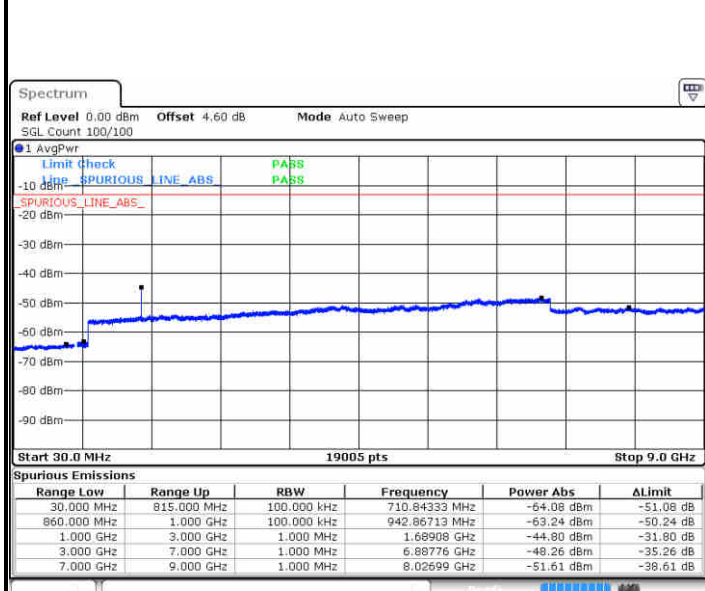

Middle Channel / 64QAM

Date: 10 JUL 2019 04:39:00

Date: 10 JUL 2019 04:39:55

Highest Channel / 64QAM

Date: 10 JUL 2019 04:44:45

**LTE Band 5 / 3MHz**

**Lowest Channel / 64QAM**

Date: 10 JUL 2019 04:49:15

**Middle Channel / 64QAM**

Date: 10 JUL 2019 04:50:09

**Highest Channel / 64QAM**

Date: 10 JUL 2019 04:55:00

**LTE Band 5 / 5MHz**

**Lowest Channel / 64QAM**

Date: 10 JUL 2019 04:59:30

**Middle Channel / 64QAM**

Date: 10 JUL 2019 05:00:24

**Highest Channel / 64QAM**

Date: 10 JUL 2019 05:05:14

LTE Band 5 / 10MHz

Lowest Channel / 64QAM

Middle Channel / 64QAM

Date: 10 JUL 2019 05:09:44

Date: 10 JUL 2019 05:10:39

Highest Channel / 64QAM

Date: 10 JUL 2019 05:15:29

LTE Band 7 / 5MHz

Lowest Channel / QPSK

Lowest Channel / 16QAM

Date: 11 JUL 2019 02:05:44

Date: 11 JUL 2019 02:06:38

Middle Channel / QPSK