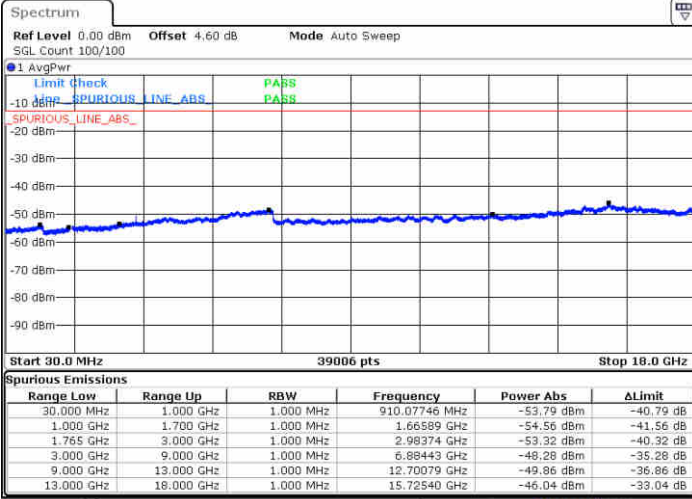

Highest Channel / 16QAM

Date: 10 JUL 2019 00:00:16

Date: 10 JUL 2019 00:01:10

**LTE Band 4 / 1.4MHz**

**Lowest Channel / 64QAM**

Date: 10 JUL 2019 00:32:07

**Middle Channel / 64QAM**

Date: 10 JUL 2019 00:33:22

**Highest Channel / 64QAM**

Date: 10 JUL 2019 00:38:52

LTE Band 4 / 5MHz

Lowest Channel / 64QAM

Middle Channel / 64QAM

Date: 10 JUL 2019 00:48:37

Date: 10 JUL 2019 00:49:52

Highest Channel / 64QAM

Date: 10 JUL 2019 00:53:22

LTE Band 4 / 10MHz

Lowest Channel / 64QAM

Middle Channel / 64QAM

Date: 10 JUL 2019 00:56:52

Date: 10 JUL 2019 00:58:07

Highest Channel / 64QAM

Date: 10 JUL 2019 01:01:37