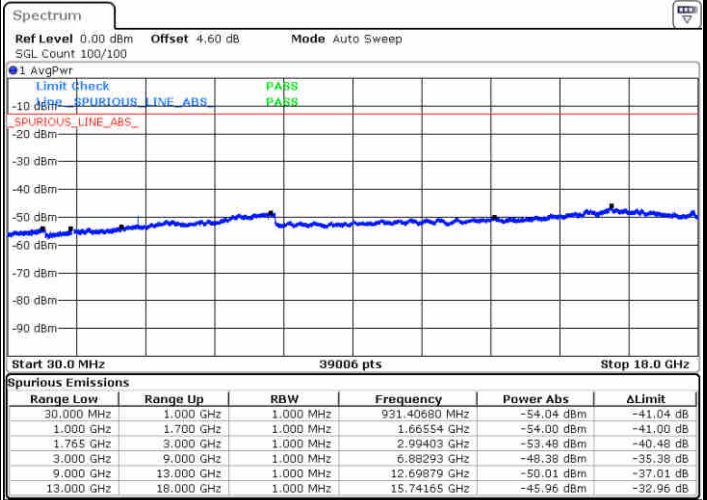

Date: 9 JUL 2019 22:54:15

Highest Channel / 16QAM

Date: 9 JUL 2019 22:55:10

LTE Band 4 / 5MHz

Lowest Channel / QPSK

Lowest Channel / 16QAM

Date: 9 JUL 2019 23:01:15

Date: 9 JUL 2019 23:02:10

Middle Channel / QPSK

Middle Channel / 16QAM

Date: 9 JUL 2019 23:03:45

Date: 9 JUL 2019 23:04:40

LTE Band 4 / 5MHz

Highest Channel / QPSK

Date: 9 JUL 2019 23:10:46

Highest Channel / 16QAM