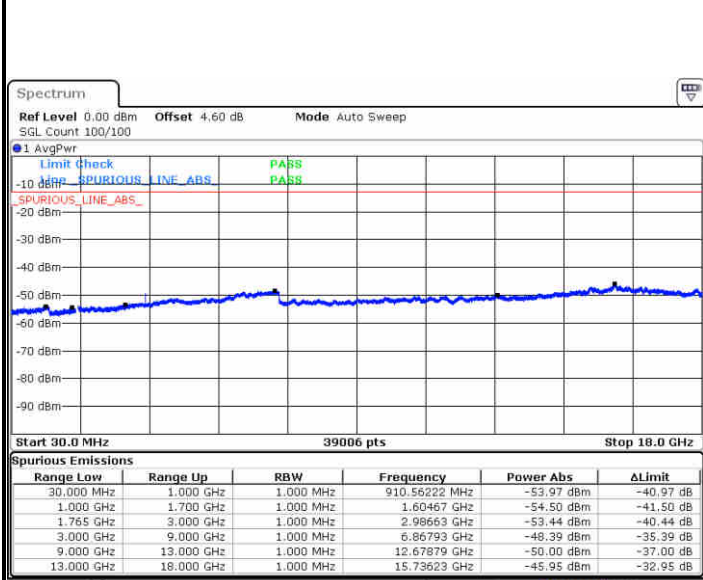

LTE Band 4 / 15MHz

Highest Channel / QPSK

Date: 9 JUL 2019 23:43:45

Highest Channel / 16QAM

Date: 9 JUL 2019 23:44:40

LTE Band 4 / 20MHz

Lowest Channel / QPSK

Date: 9 JUL 2019 23:50:45

Lowest Channel / 16QAM

Date: 9 JUL 2019 23:51:40

LTE Band 4 / 20MHz

Middle Channel / QPSK

Middle Channel / 16QAM

Date: 9 JUL 2019 23:53:15

Date: 9 JUL 2019 23:54:10

Highest Channel / QPSK

Highest Channel / 16QAM

Date: 10 JUL 2019 00:00:16

Date: 10 JUL 2019 00:01:10

**LTE Band 4 / 1.4MHz**

**Lowest Channel / 64QAM**

Date: 10 JUL 2019 00:32:07

**Middle Channel / 64QAM**

Date: 10 JUL 2019 00:33:22

**Highest Channel / 64QAM**

Date: 10 JUL 2019 00:38:52

LTE Band 4 / 5MHz

Lowest Channel / 64QAM

Middle Channel / 64QAM

Date: 10 JUL 2019 00:48:37

Date: 10 JUL 2019 00:49:52

Highest Channel / 64QAM