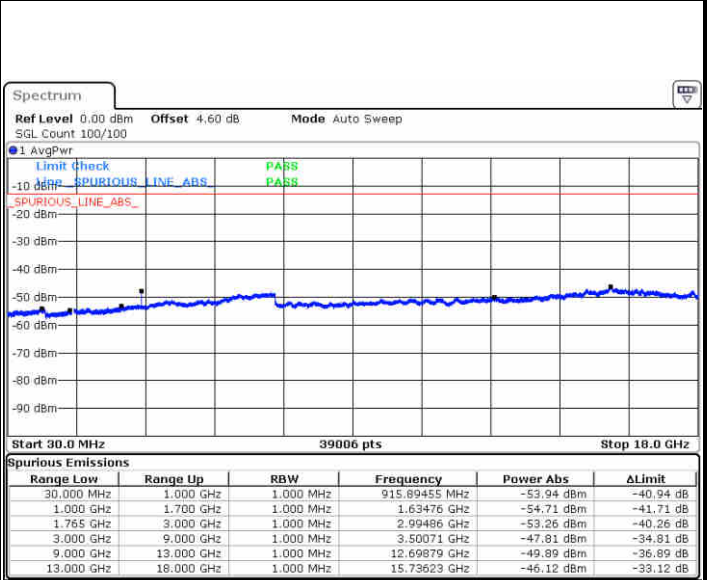

Date: 9 JUL 2019 22:54:15

Highest Channel / 16QAM

Date: 9 JUL 2019 22:55:10

LTE Band 4 / 5MHz

Lowest Channel / QPSK

Lowest Channel / 16QAM

Date: 9 JUL 2019 23:01:15

Date: 9 JUL 2019 23:02:10

Middle Channel / QPSK

Middle Channel / 16QAM

Date: 9 JUL 2019 23:03:45

Date: 9 JUL 2019 23:04:40

LTE Band 4 / 5MHz

Highest Channel / QPSK

Date: 9 JUL 2019 23:10:46

Highest Channel / 16QAM

Date: 9 JUL 2019 23:11:40

LTE Band 4 / 10MHz

Lowest Channel / QPSK

Date: 9 JUL 2019 23:17:45

Lowest Channel / 16QAM

Date: 9 JUL 2019 23:18:40

LTE Band 4 / 10MHz

Middle Channel / QPSK