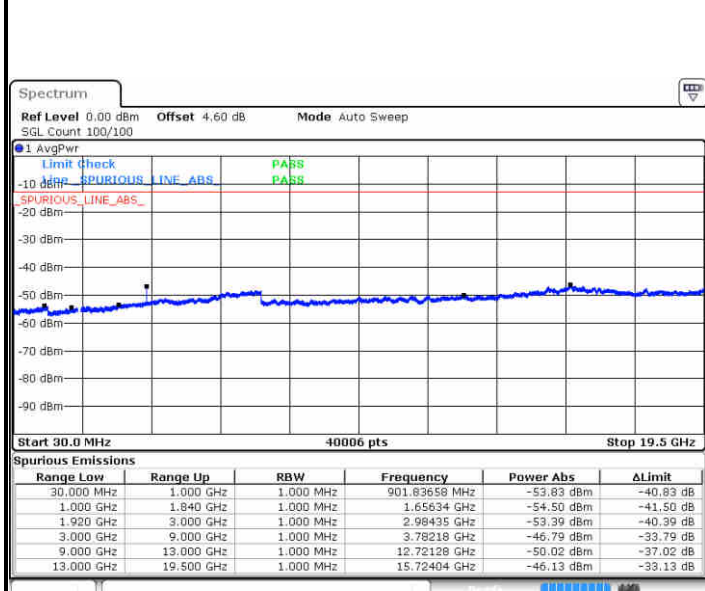

**LTE Band 2 / 20MHz**

**Lowest Channel / 64QAM**

Date: 9 JUL 2019 21:30:06

**Middle Channel / 64QAM**

Date: 9 JUL 2019 21:31:01

**Highest Channel / 64QAM**

Date: 9 JUL 2019 21:31:56

**LTE Band 4 / 1.4MHz**

**Lowest Channel / QPSK**

Date: 10 JUL 2019 00:17:55

**Lowest Channel / 16QAM**

Date: 10 JUL 2019 00:18:50

**Middle Channel / QPSK**

Date: 10 JUL 2019 00:20:25

**Middle Channel / 16QAM**

Date: 10 JUL 2019 00:21:20

LTE Band 4 / 1.4MHz

Highest Channel / QPSK

Date: 9 JUL 2019 22:37:46

Highest Channel / 16QAM

Date: 9 JUL 2019 22:38:40

LTE Band 4 / 3MHz

Lowest Channel / QPSK

Date: 9 JUL 2019 22:44:45