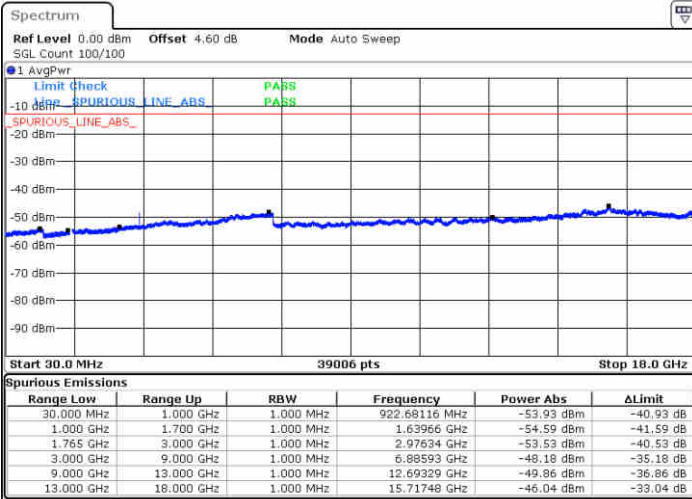

Highest Channel / 16QAM

Date: 10 JUL 2019 00:00:16

Date: 10 JUL 2019 00:01:10

**LTE Band 4 / 1.4MHz**

**Lowest Channel / 64QAM**

Date: 10 JUL 2019 00:32:07

**Middle Channel / 64QAM**

Date: 10 JUL 2019 00:33:22

**Highest Channel / 64QAM**

Date: 10 JUL 2019 00:38:52

LTE Band 4 / 5MHz

Lowest Channel / 64QAM

Middle Channel / 64QAM

Date: 10 JUL 2019 00:48:37

Date: 10 JUL 2019 00:49:52

Highest Channel / 64QAM

Date: 10 JUL 2019 00:53:22

LTE Band 4 / 10MHz

Lowest Channel / 64QAM

Middle Channel / 64QAM

Date: 10 JUL 2019 00:56:52

Date: 10 JUL 2019 00:58:07

Highest Channel / 64QAM

Date: 10 JUL 2019 01:01:37