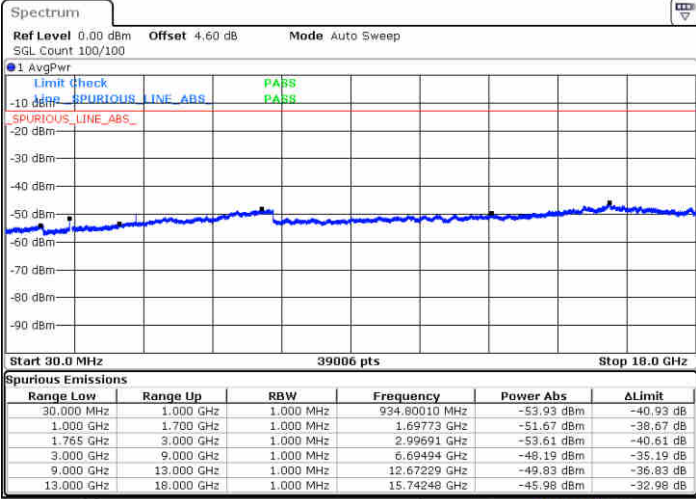

**Highest Channel / 64QAM**

Date: 10 JUL 2019 00:38:52

LTE Band 4 / 5MHz

Lowest Channel / 64QAM

Middle Channel / 64QAM

Date: 10 JUL 2019 00:48:37

Date: 10 JUL 2019 00:49:52

Highest Channel / 64QAM

Date: 10 JUL 2019 00:53:22

LTE Band 4 / 10MHz

Lowest Channel / 64QAM

Middle Channel / 64QAM

Date: 10 JUL 2019 00:56:52

Date: 10 JUL 2019 00:58:07

Highest Channel / 64QAM

Date: 10 JUL 2019 01:01:37

LTE Band 4 / 15MHz

Lowest Channel / 64QAM

Middle Channel / 64QAM

Date: 10 JUL 2019 01:05:07

Date: 10 JUL 2019 01:06:22

Highest Channel / 64QAM

Date: 10 JUL 2019 01:09:52

**LTE Band 4 / 20MHz**