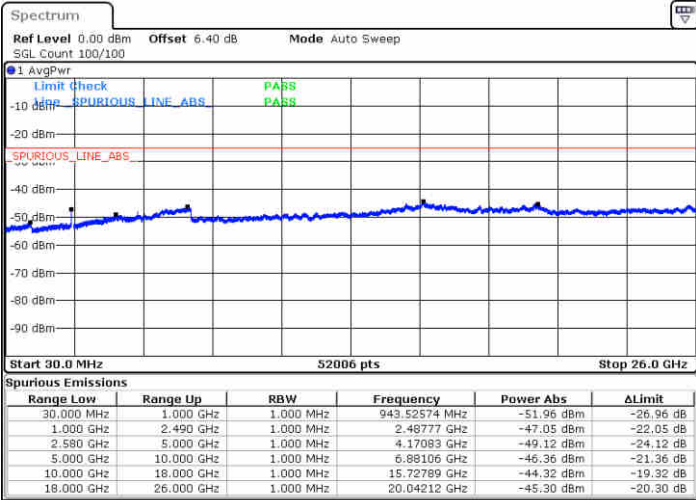

LTE Band 7 / 10MHz

Lowest Channel / QPSK

Date: 11 JUL 2019 02:22:14

Lowest Channel / 16QAM

Date: 11 JUL 2019 02:23:08

LTE Band 7 / 10MHz

Middle Channel / QPSK

Middle Channel / 16QAM

Date: 11.JUL.2019 02:24:56

Date: 11.JUL.2019 02:24:02

Highest Channel / QPSK

Highest Channel / 16QAM

Date: 11.JUL.2019 02:25:50

Date: 11.JUL.2019 02:26:44

LTE Band 7 / 15MHz

Lowest Channel / QPSK

Lowest Channel / 16QAM

Date: 11 JUL 2019 02:38:45

Date: 11 JUL 2019 02:39:39

Middle Channel / QPSK

Middle Channel / 16QAM

Date: 11 JUL 2019 02:41:27

Date: 11 JUL 2019 02:40:33

LTE Band 7 / 15MHz

Highest Channel / QPSK

Date: 11 JUL 2019 02:42:21

Highest Channel / 16QAM

Date: 11 JUL 2019 02:43:15

LTE Band 7 / 20MHz

Lowest Channel / QPSK

Date: 11 JUL 2019 02:55:17

Lowest Channel / 16QAM