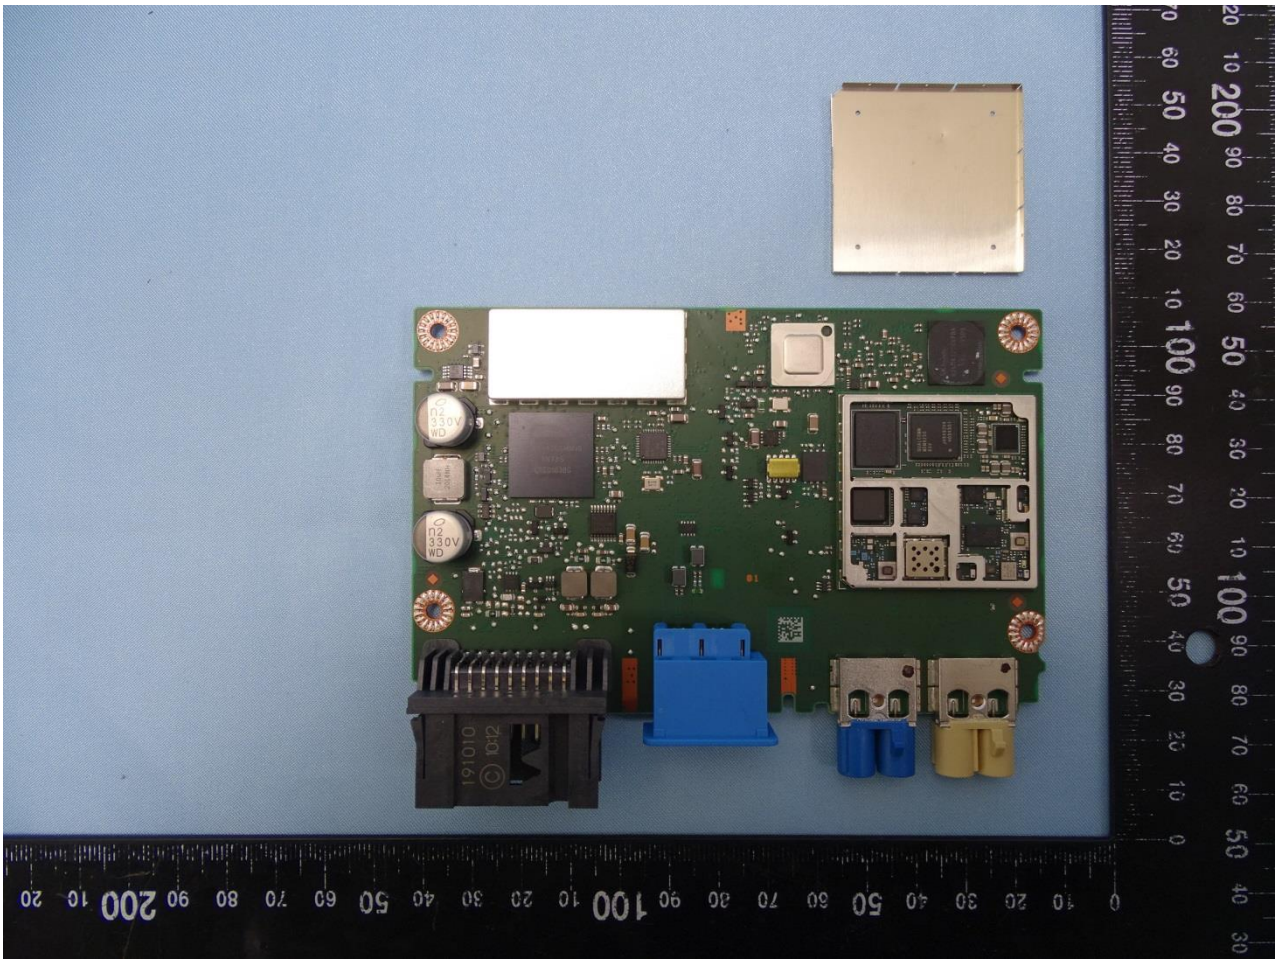

1. Photograph of the EUT

EUT: WT50NA02 (Brand Name: Continental / Model Name: WT50NA02)

2. External Photograph of the Host

Host: RAMSES (Brand Name: Continental / Model Name: HNA11_00)