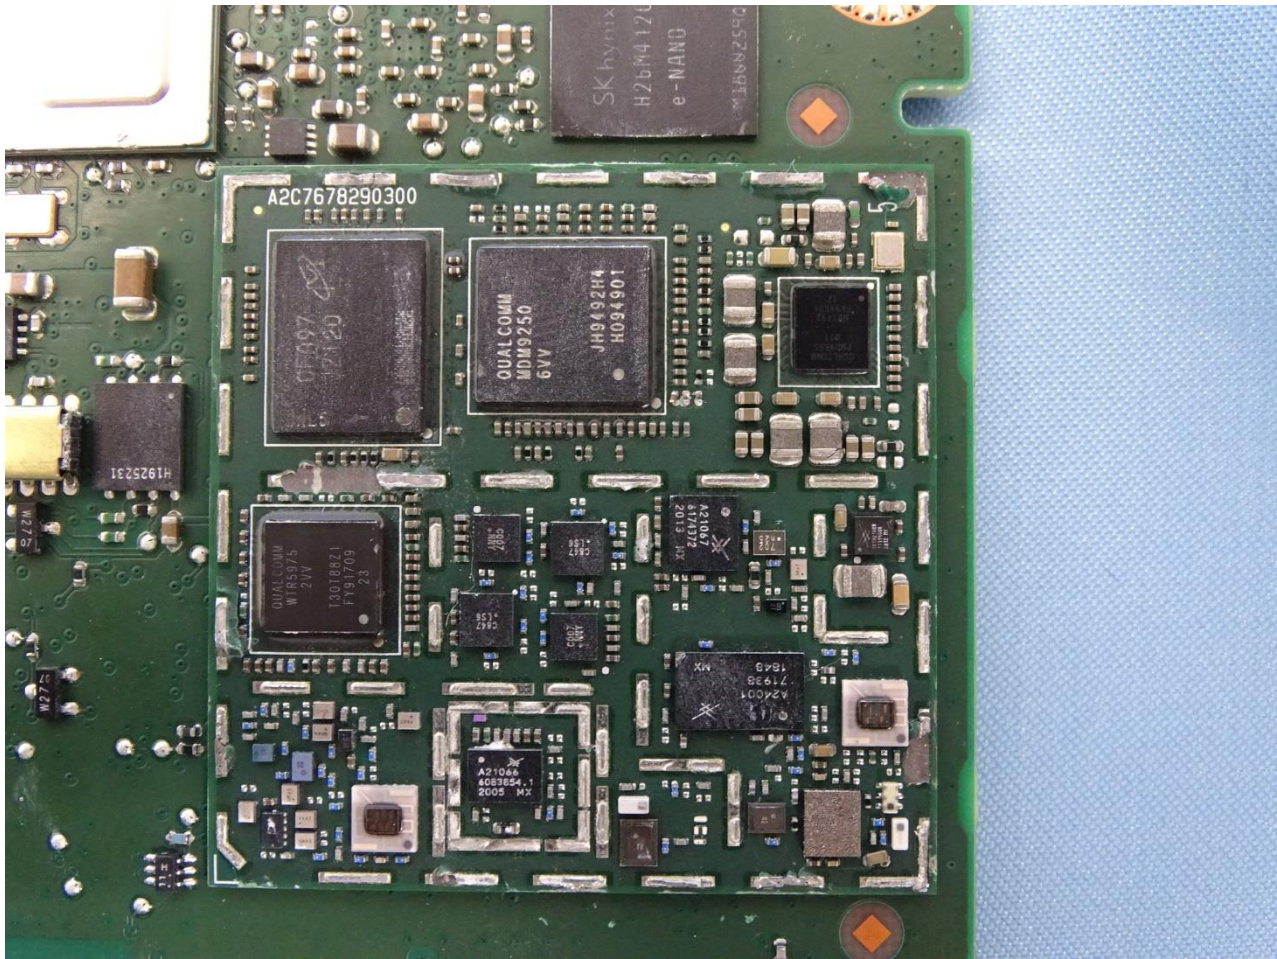

1. Photograph of the EUT

EUT: WT50NA02 (Brand Name: Continental / Model Name: WT50NA02)

2. External Photograph of the Host

Host: RAMSES (Brand Name: Continental / Model Name: HNA11_00)