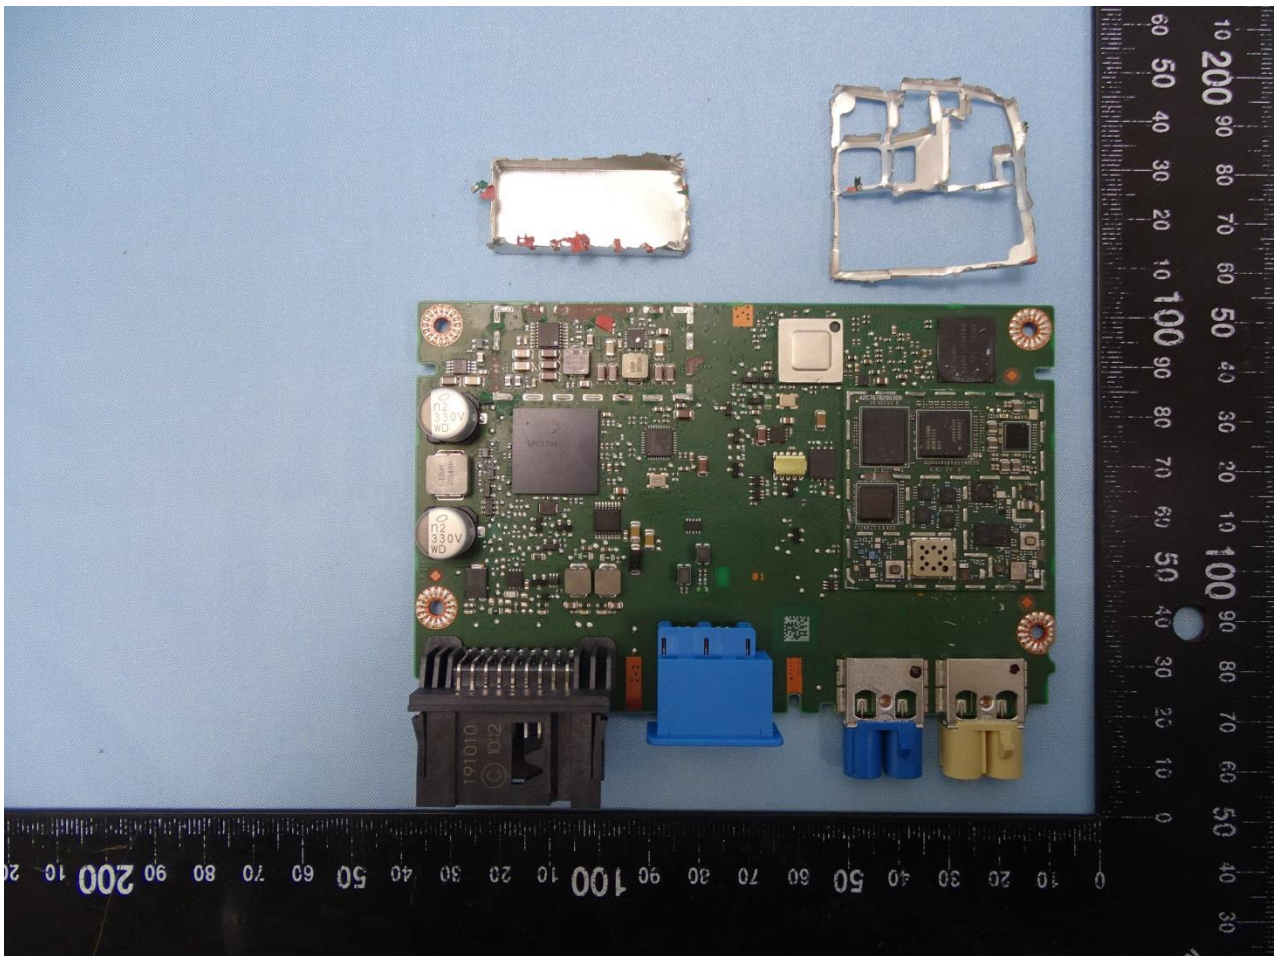

1. Photograph of the EUT

EUT: WT50NA02 (Brand Name: Continental / Model Name: WT50NA02)

2. External Photograph of the Host

Host: RAMSES (Brand Name: Continental / Model Name: HNA11_00)