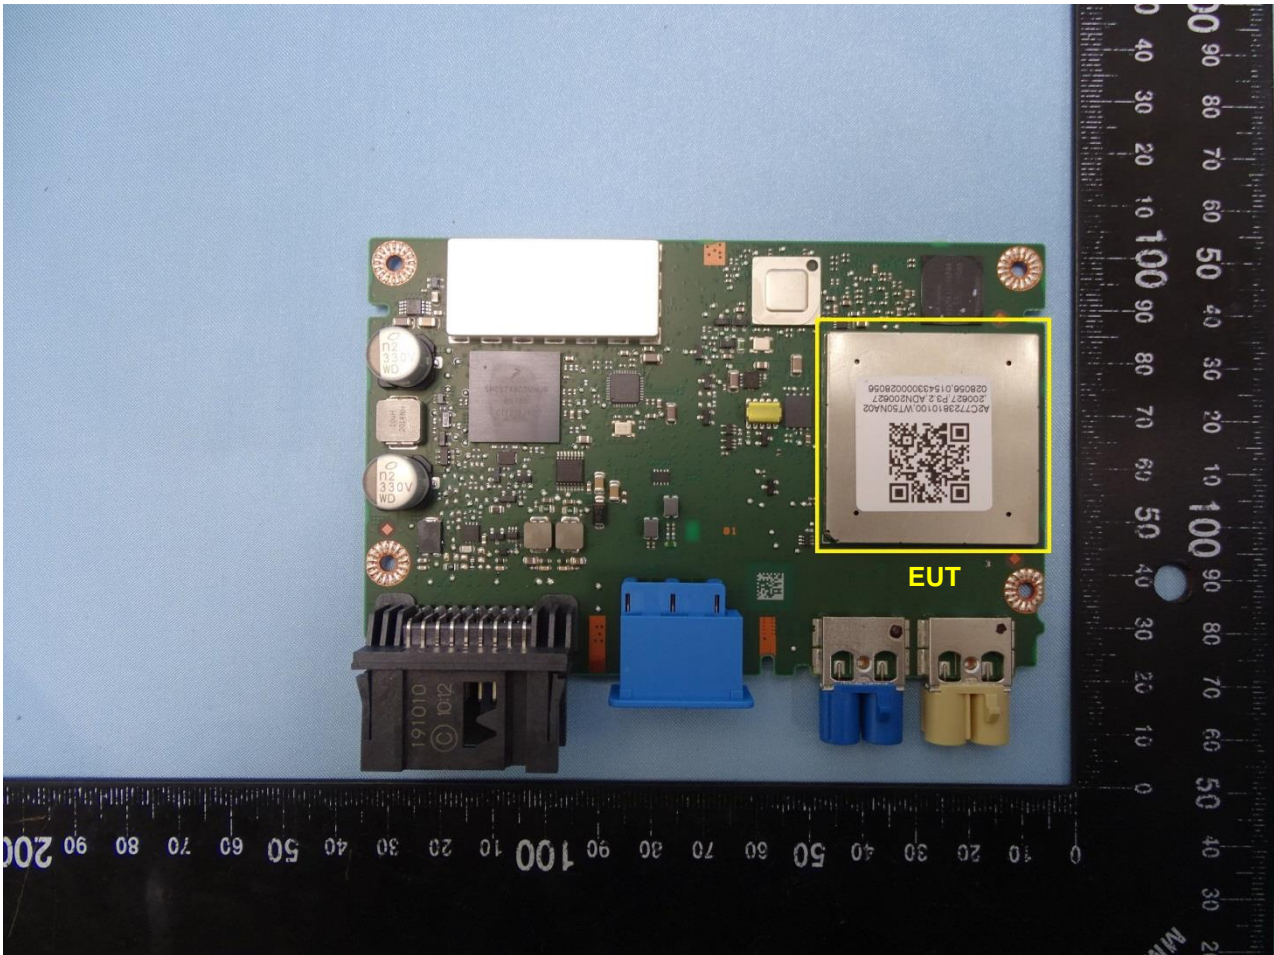

1. Photograph of the EUT

EUT: WT50NA02 (Brand Name: Continental / Model Name: WT50NA02)

2. External Photograph of the Host

Host: RAMSES (Brand Name: Continental / Model Name: HNA11_00)