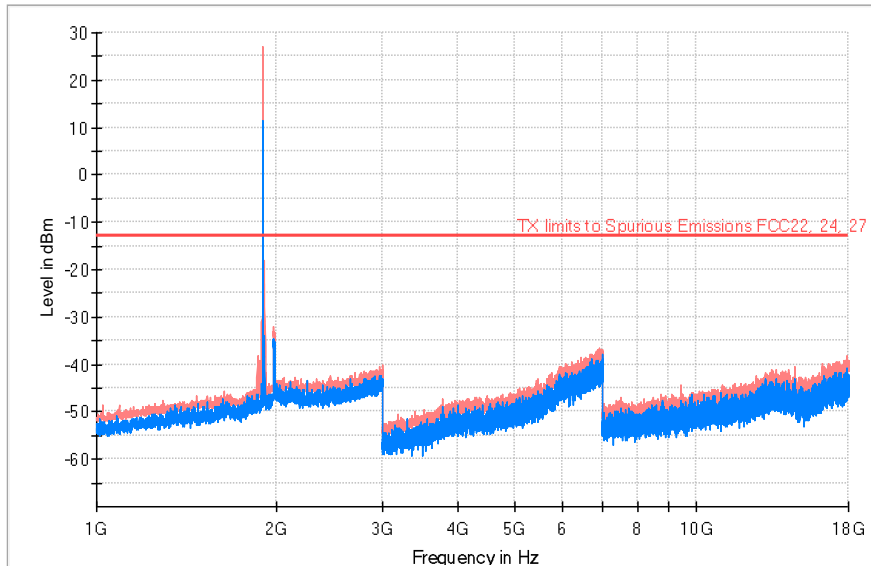

TEST RESULTS (Cont):	High Channel
-----------------------------	--------------

FREQUENCY RANGE: 1-18 GHz

Frequency (MHz)	PK+ _CLRWR (dBm)	PK+ _MAXH (dBm)	Comment
1891.000000	11.5	27.0	Fundamental
1974.000000	-34.9	-32.2	
3782.000000	-49.0	-47.4	
9455.500000	-51.1	-44.5	

— PK+ _MAXH — PK+ _CLRWR — TX limits to Spurious Emissions FCC22, 24, 27

TEST RESULTS (Cont):

High Channel

FREQUENCY RANGE: 18-20 GHZ