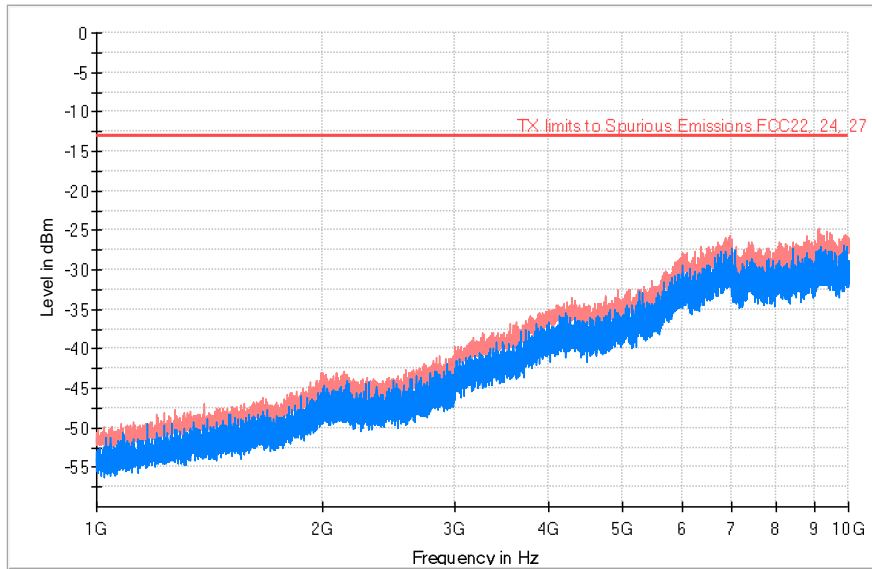

TEST RESULTS (Cont):

Highest Channel

FREQUENCY RANGE: 1-10 GHz

— PK+_MAXH — PK+_CLRWR — TX limits to Spurious Emissions FCC22, 24, 27

Frequency (MHz)	PK+_CLRWR (dBm)	PK+_MAXH (dBm)
2133.200000	-48.47	-42.92
6958.000000	-30.48	-25.71
9150.500000	-28.37	-24.79