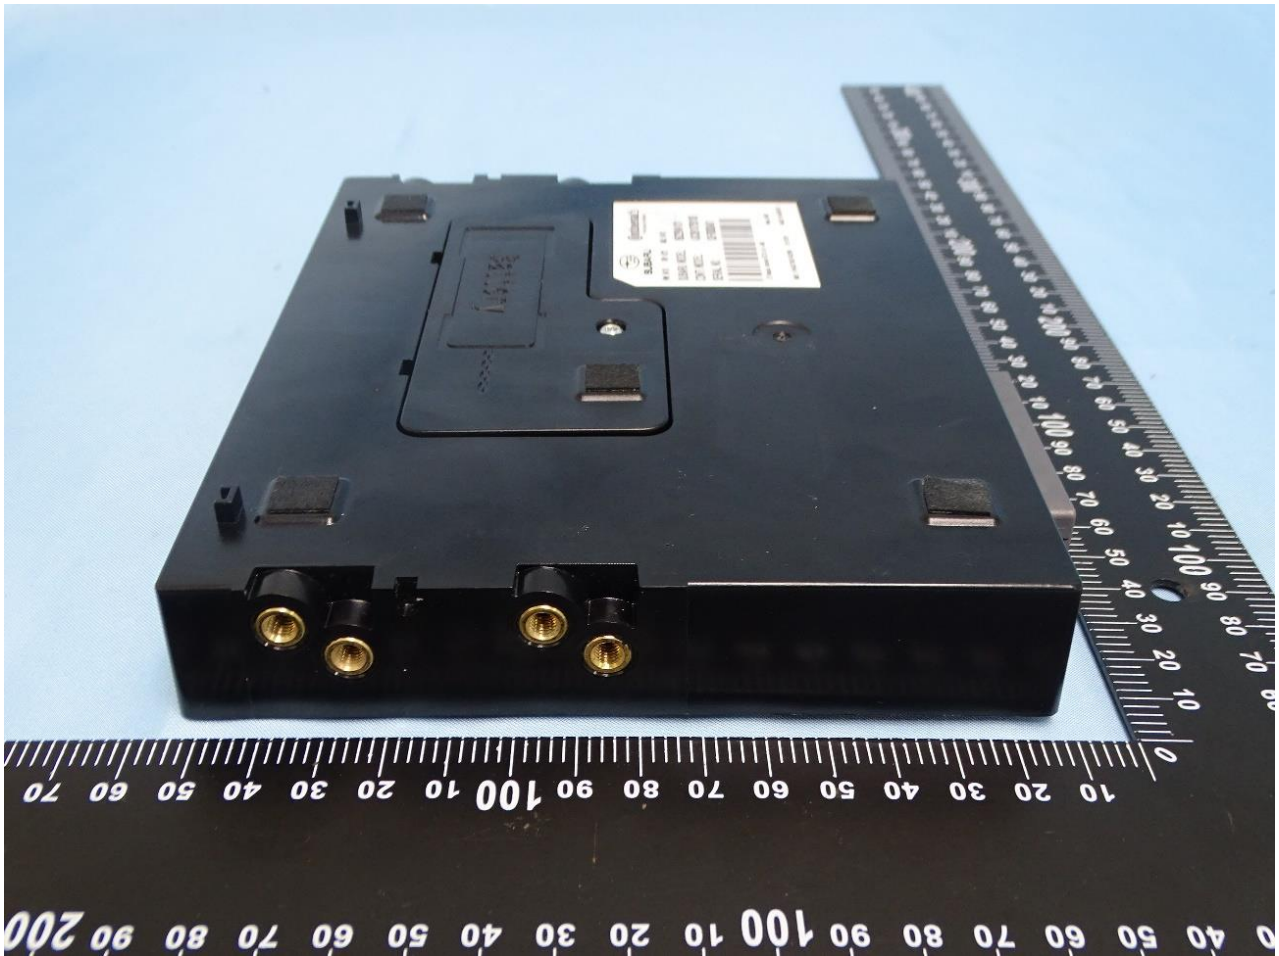

## 2. External Photograph of the Host

Host: LNAD (Brand Name: Continental / Model Name: LNAD)

### 3. Photograph of Accessory for the Host

**List of Accessory for Host (LNAD):**

Specification of Accessory		
Back-up battery	Brand Name	Skypower Enterprise Co. Ltd.
	Model Name	A2C0145400000

**Remark:** For accessories equipped with this EUT, please refer to the following photos.