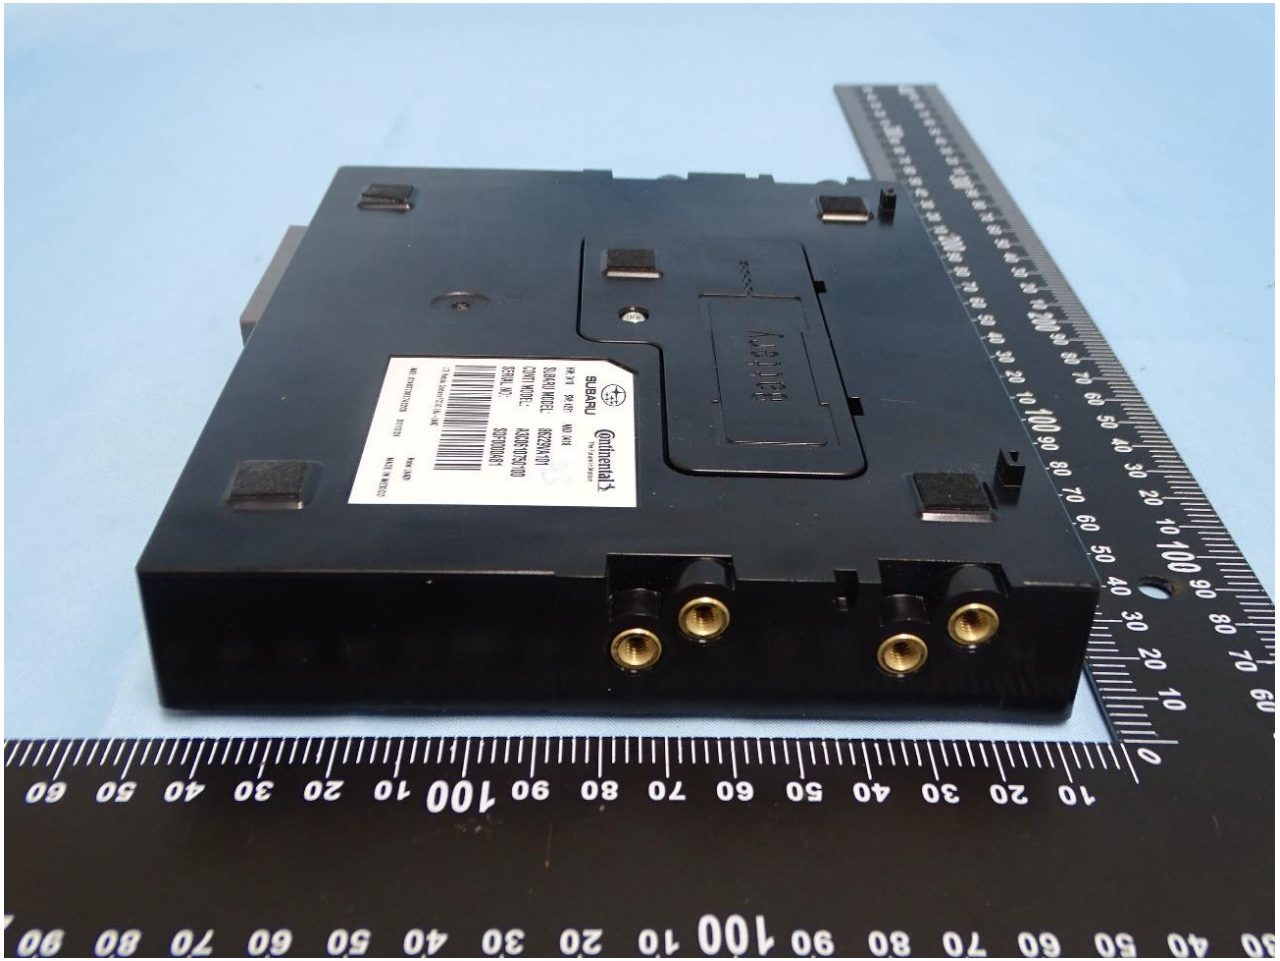

## 2. External Photograph of the Host

Host: LNAD (Brand Name: Continental / Model Name: LNAD)

### 3. Photograph of Accessory for the Host

**List of Accessory for Host (LNAD):**

Specification of Accessory		
Back-up battery	Brand Name	Skypower Enterprise Co. Ltd.
	Model Name	A2C0145400000

**Remark:** For accessories equipped with this EUT, please refer to the following photos.