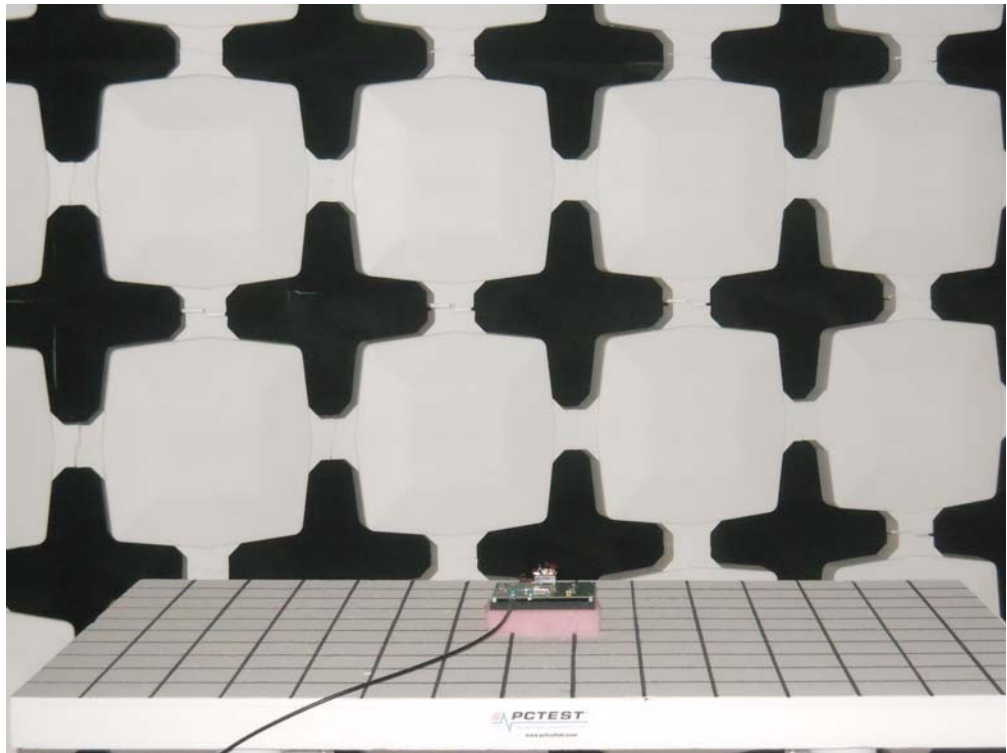

RTEST SETUP PHOTOGRAPHS

	Continental Automotive Systems, Inc. FCC ID: LHJ-LNAD	Model: LNAD
Test Set-Up Photos	EUT Type: Wireless Modem Module	Page 1 of 2

	Continental Automotive Systems, Inc. FCC ID: LHJ-LNAD	Model: LNAD
Test Set-Up Photos	EUT Type: Wireless Modem Module	Page 2 of 2