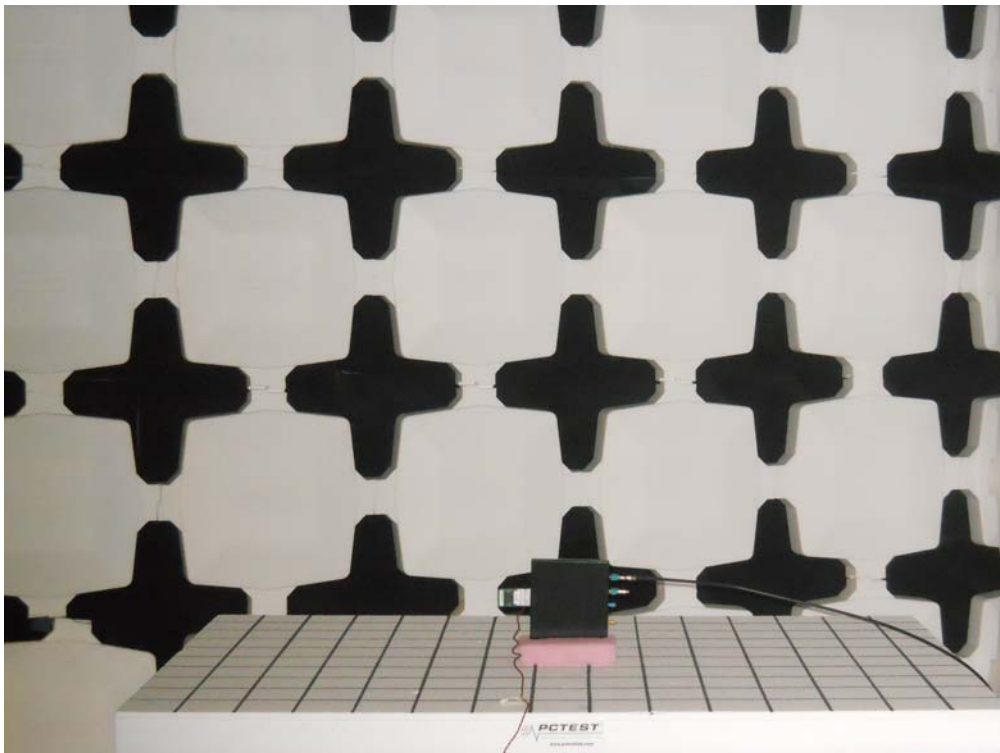

RTEST SETUP PHOTOGRAPHS

	Continental Automotive Systems, Inc. FCC ID: LHJ-LNAD	Model: LNAD
Test Set-Up Photos	EUT Type: Wireless Modem Module	Page 1 of 2

	Continental Automotive Systems, Inc. FCC ID: LHJ-LNAD	Model: LNAD
Test Set-Up Photos	EUT Type: Wireless Modem Module	Page 2 of 2