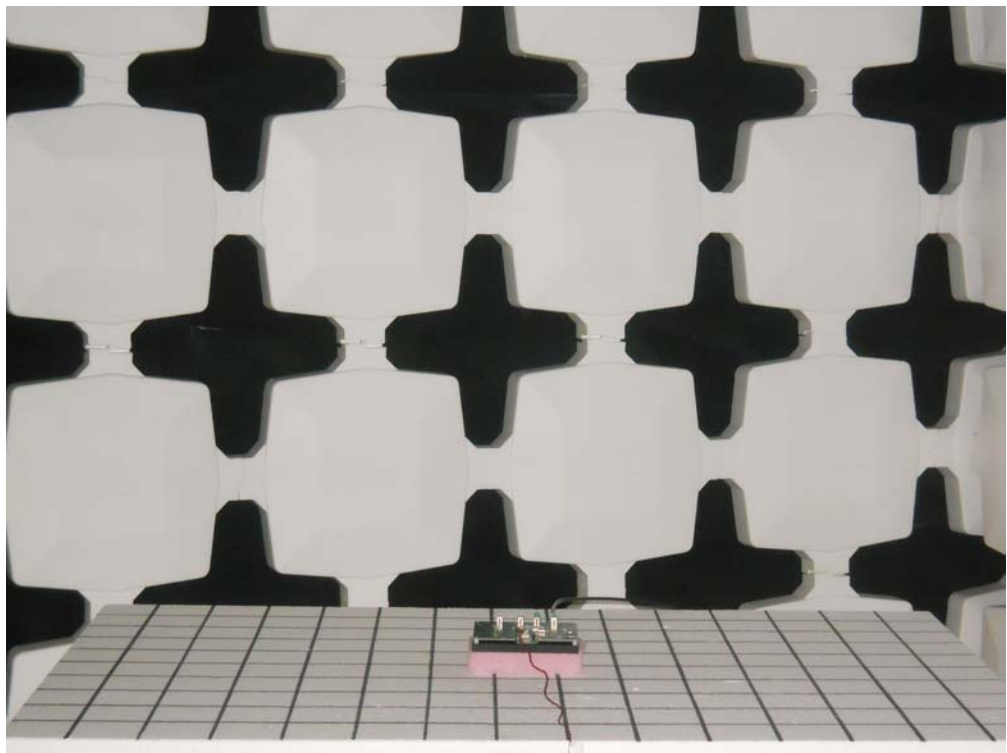

RTEST SETUP PHOTOGRAPHS

	Continental Automotive Systems, Inc. FCC ID: LHJ-LNAD	Model: LNAD
Test Set-Up Photos	EUT Type: Wireless Modem Module	Page 1 of 2

	Continental Automotive Systems, Inc. FCC ID: LHJ-LNAD	Model: LNAD
Test Set-Up Photos	EUT Type: Wireless Modem Module	Page 2 of 2