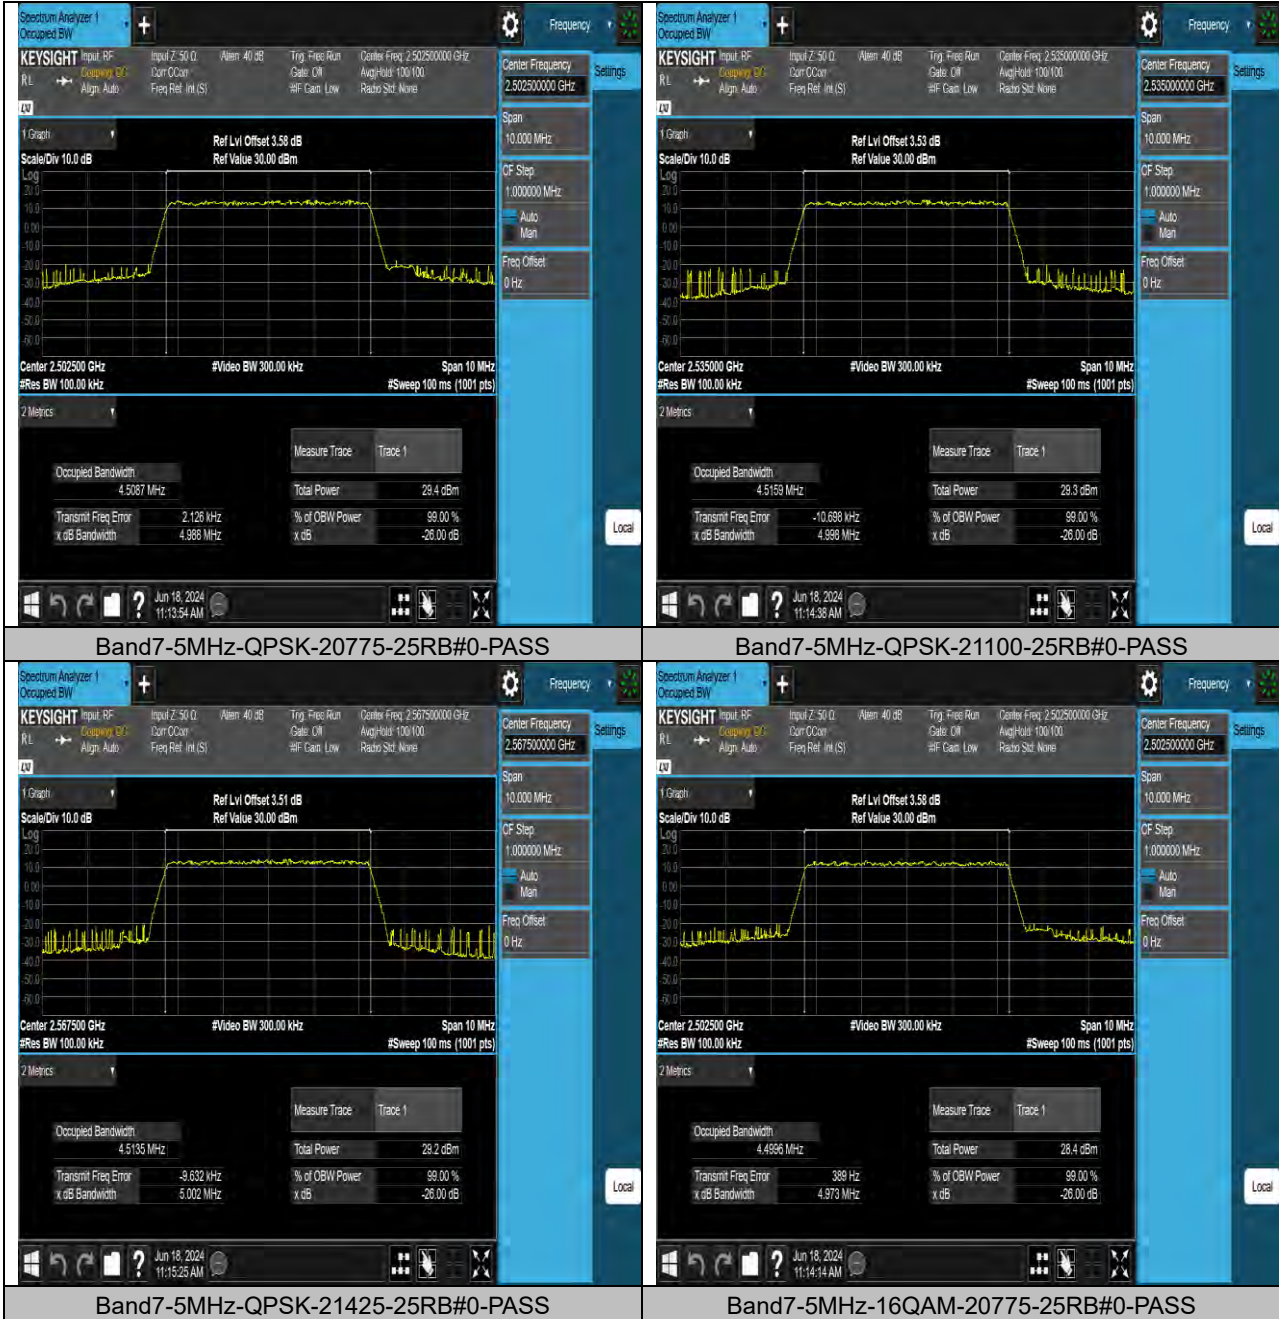

BUREAU VERITAS

Reference No.: W7L-240430W002RF04

TEST GRAPHS