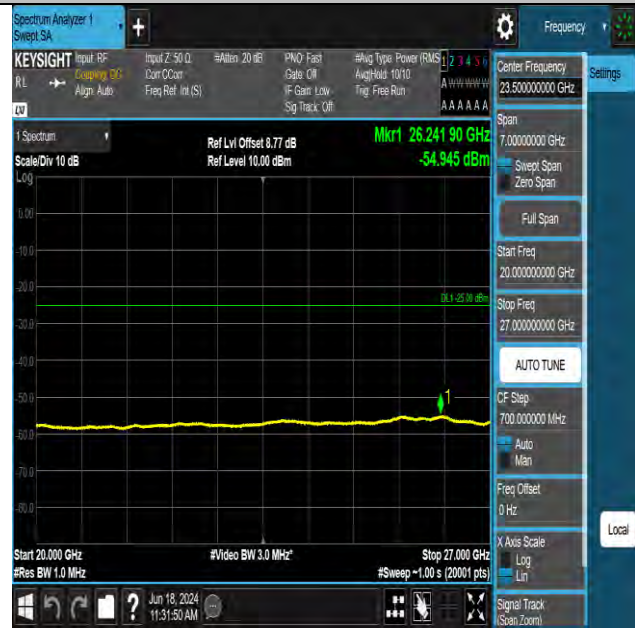

Band7_10MHz_QPSK_21100_1RB#0_20000~27000_20
000~27000

Reference No.: W7L-240430W002RF04

BUREAU VERITAS

Band7_10MHz_QPSK_21400_1RB#0_30~1000_30~100
0

Band7_10MHz_QPSK_21400_1RB#0_1000~10000_100
0~10000

Band7_10MHz_QPSK_21400_1RB#0_10000~20000_10
000~20000

Band7_10MHz_QPSK_21400_1RB#0_20000~27000_20
000~27000