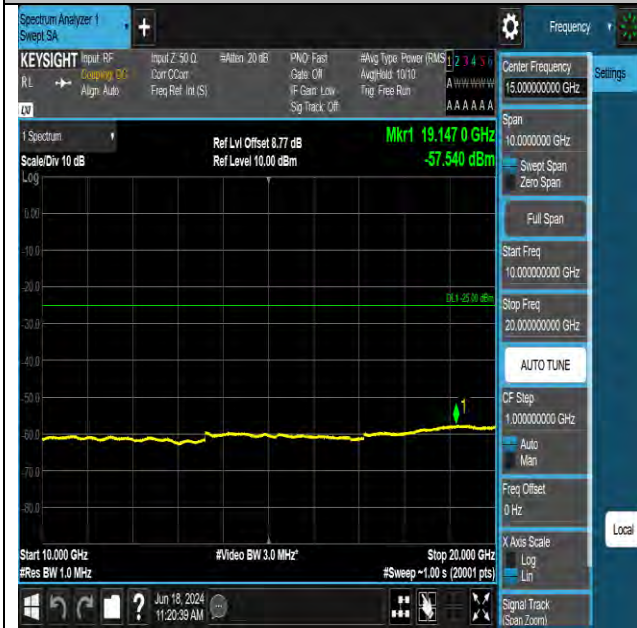

TEST GRAPHS

Reference No.: W7L-240430W002RF04

BUREAU VERITAS

Band7_5MHz_QPSK_21100_1RB#0_30~1000_30~1000

Band7_5MHz_QPSK_21100_1RB#0_1000~10000_1000~10000

Band7_5MHz_QPSK_21100_1RB#0_10000~20000_10000~20000