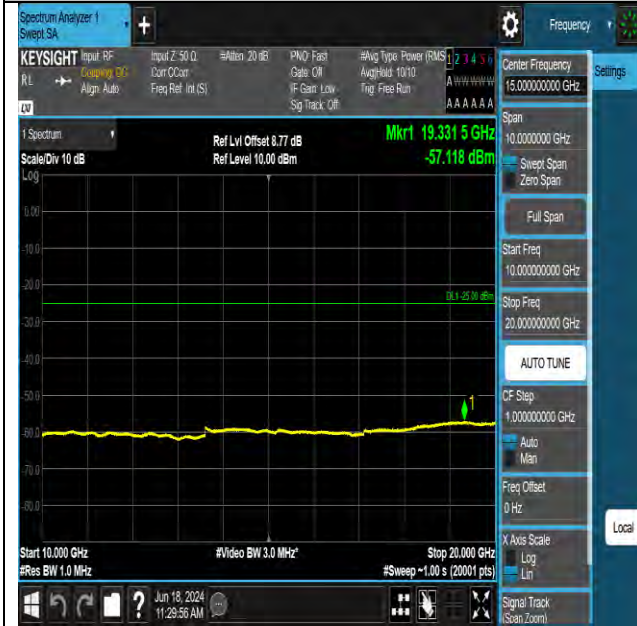

Band7_10MHz_QPSK_20800_1RB#0_20000~27000_20
000~27000

Reference No.: W7L-240430W002RF04

BUREAU VERITAS

Band7_10MHz_QPSK_21100_1RB#0_30~1000_30~100
0

Band7_10MHz_QPSK_21100_1RB#0_1000~10000_100
0~10000

Band7_10MHz_QPSK_21100_1RB#0_10000~20000_10
000~20000