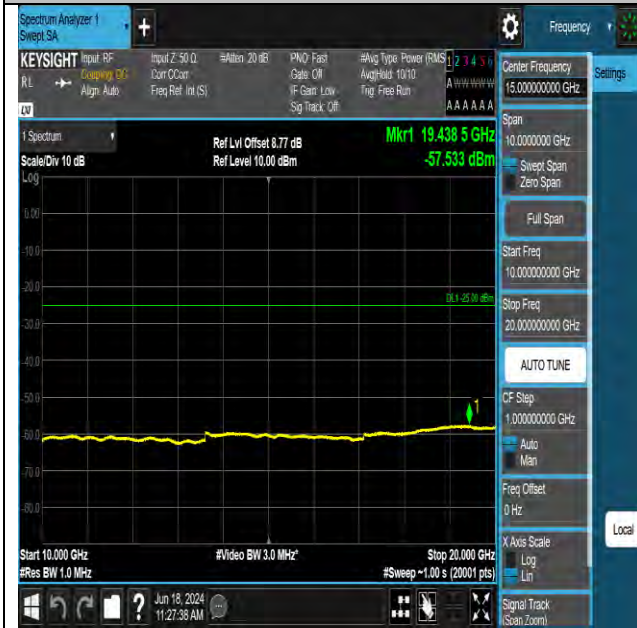

Band7_5MHz_QPSK_21425_1RB#0_20000~27000_20000~27000

Reference No.: W7L-240430W002RF04

BUREAU VERITAS

Band7_10MHz_QPSK_20800_1RB#0_30~1000_30~100
0

Band7_10MHz_QPSK_20800_1RB#0_1000~10000_100
0~10000

Band7_10MHz_QPSK_20800_1RB#0_10000~20000_10
000~20000