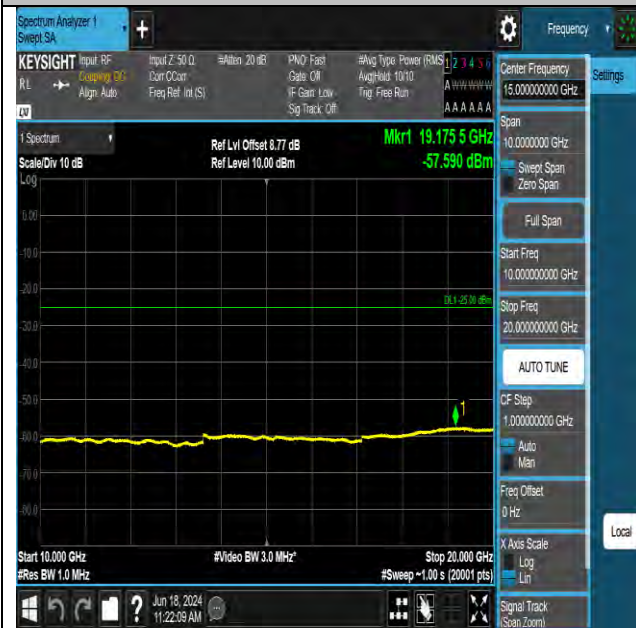

Band7_5MHz_QPSK_21100_1RB#0_20000~27000_20000~27000

Reference No.: W7L-240430W002RF04

BUREAU VERITAS

Band7_5MHz_QPSK_21425_1RB#0_30~1000_30~1000

Band7_5MHz_QPSK_21425_1RB#0_1000~10000_1000~10000

Band7_5MHz_QPSK_21425_1RB#0_10000~20000_10000~20000