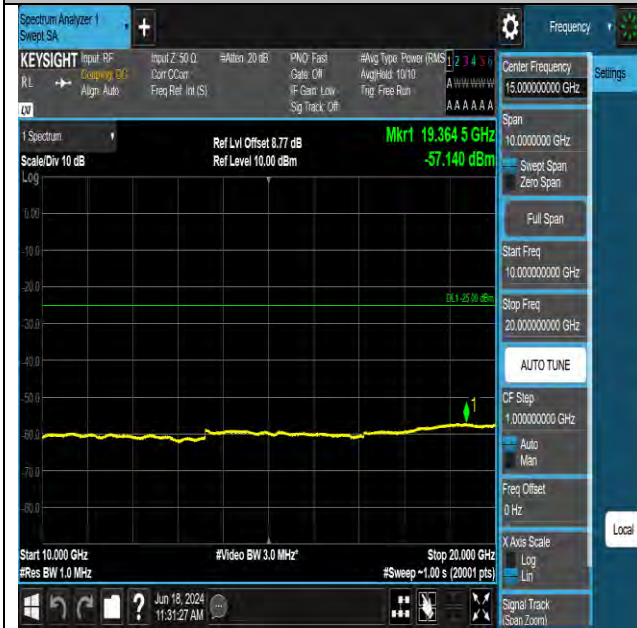

Band7_10MHz_QPSK_21100_1RB#0_20000~27000_20
000~27000

Reference No.: W7L-240430W002RF04

BUREAU VERITAS

Band7_10MHz_QPSK_21400_1RB#0_30~1000_30~100
0

Band7_10MHz_QPSK_21400_1RB#0_1000~10000_100
0~10000

Band7_10MHz_QPSK_21400_1RB#0_10000~20000_10
000~20000

Band7_10MHz_QPSK_21400_1RB#0_20000~27000_20
000~27000