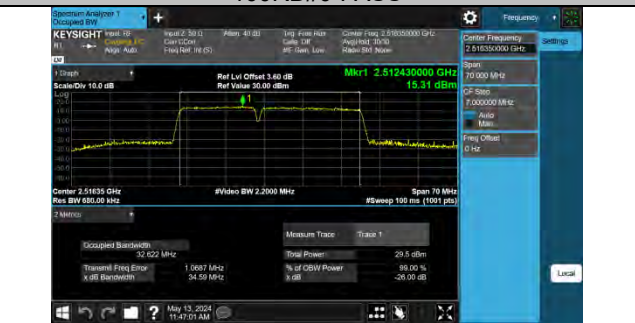

7-7-15MHz-20MHz-16QAM-16QAM-20828-20999-75RB#0-100RB#0-PASS