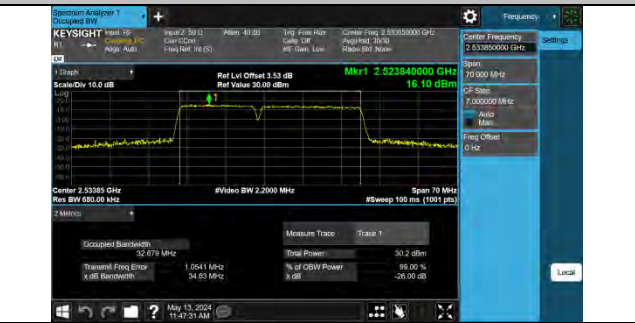

7-7-15MHz-20MHz-QPSK-QPSK-21003-21174-75RB#0-100RB#0-PASS