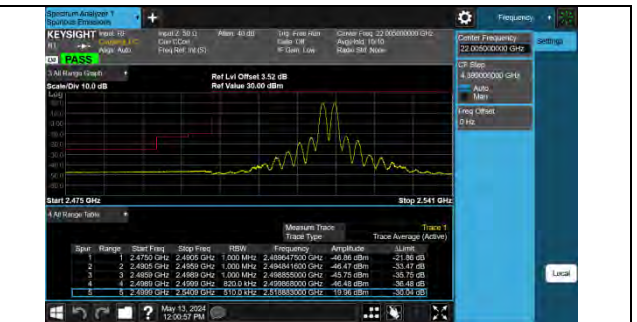

20MHz-20MHz_QPSK@QPSK-QPSK@QPSK_20850-2 1048 1RB#99@100RB#0-1RB#0@100RB#0