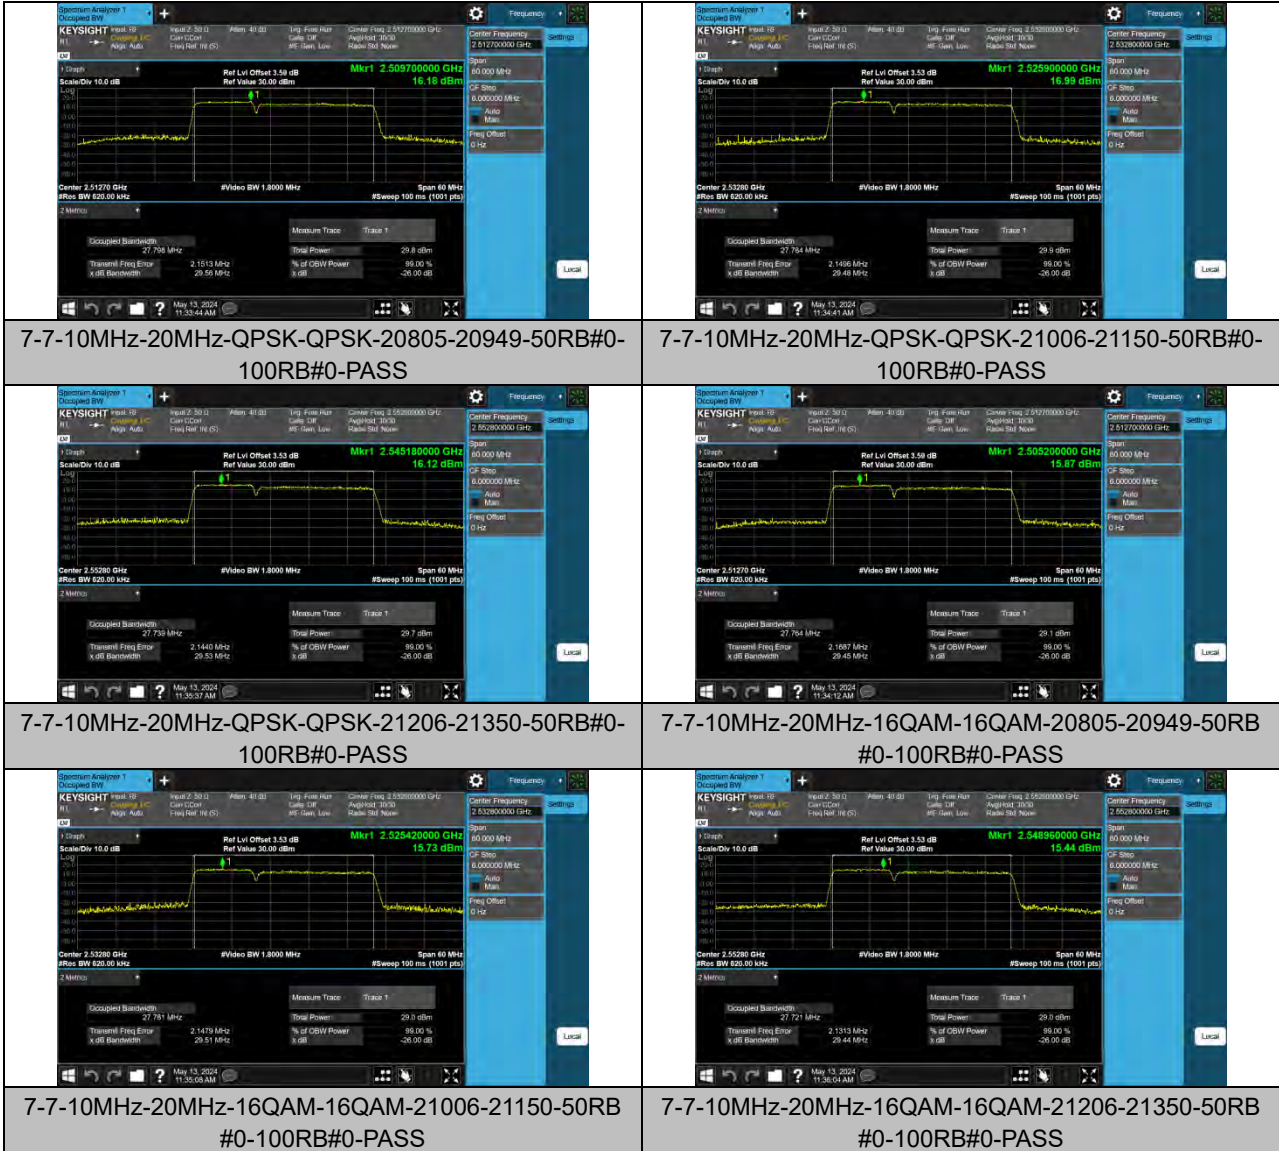

**BUREAU
VERITAS**

Reference No.: W7L-240430W002RF06

7-7	20MHz-20MHz	QPSK-QPSK	20850-21048	100RB#0-100RB#0	37.529	40.00	PASS
7-7	20MHz-20MHz	QPSK-QPSK	21001-21199	100RB#0-100RB#0	37.583	39.94	PASS
7-7	20MHz-20MHz	QPSK-QPSK	21152-21350	100RB#0-100RB#0	37.584	39.92	PASS
7-7	20MHz-20MHz	16QAM-16QAM	20850-21048	100RB#0-100RB#0	37.506	39.95	PASS
7-7	20MHz-20MHz	16QAM-16QAM	21001-21199	100RB#0-100RB#0	37.614	39.95	PASS
7-7	20MHz-20MHz	16QAM-16QAM	21152-21350	100RB#0-100RB#0	37.675	39.92	PASS

TEST GRAPHS