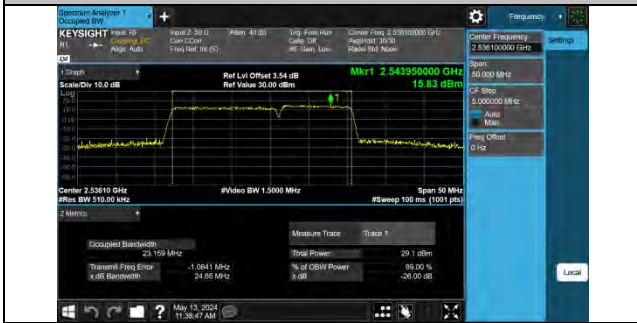

7-7-15MHz-10MHz-16QAM-16QAM-21051-21171-75RB#0-50RB#0-PASS