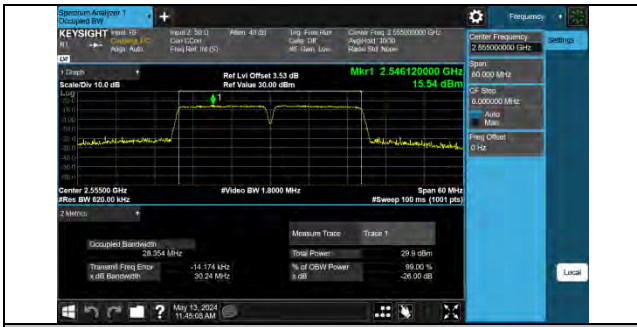

BUREAU VERITAS

Reference No.: W7L-240430W002RF06

7-7-15MHz-15MHz-QPSK-QPSK-21225-21375-75RB#0-75RB#0-PASS