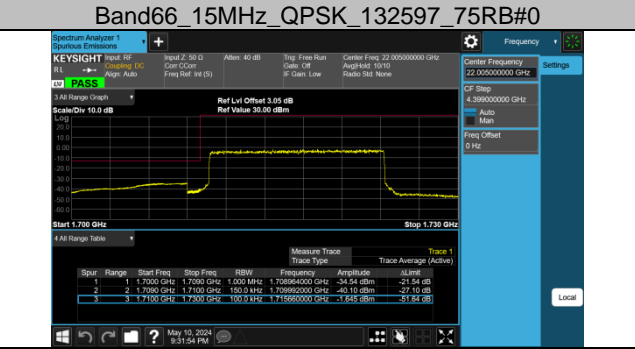

Reference No.: W7L-240430W002RF05

BUREAU VERITAS

Band66_15MHz_16QAM_132047_75RB#0

BV 7Layers Communications Technology (Shenzhen) Co., Ltd

Room B37, Warehouse A5, No.3 Chiwan 4th Road, Zhaoshang Street, Nanshan District Shenzhen, Guangdong, People's Republic of China

Tel: +86 755 8869 6566
Fax: +86 755 8869 6577
Email: customerservice.sw@bureauveritas.com