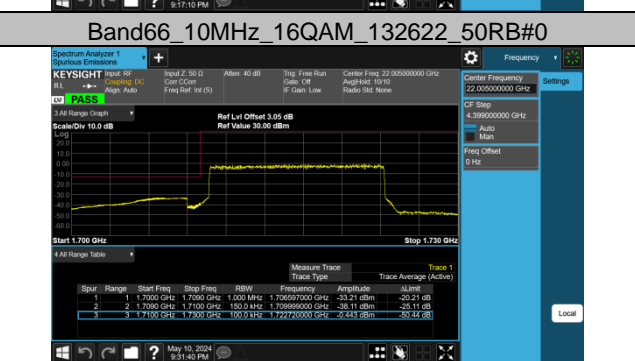

Reference No.: W7L-240430W002RF05

BUREAU VERITAS

Band66_15MHz_16QAM_132047_1RB#0

Band66_15MHz_16QAM_132047_75RB#0

BV 7Layers Communications Technology (Shenzhen) Co., Ltd

Room B37, Warehouse A5, No.3 Chiwan 4th Road, Zhaoshang Street, Nanshan District Shenzhen, Guangdong, People's Republic of China

Tel: +86 755 8869 6566
Fax: +86 755 8869 6577
Email: customerservice.sw@bureauveritas.com