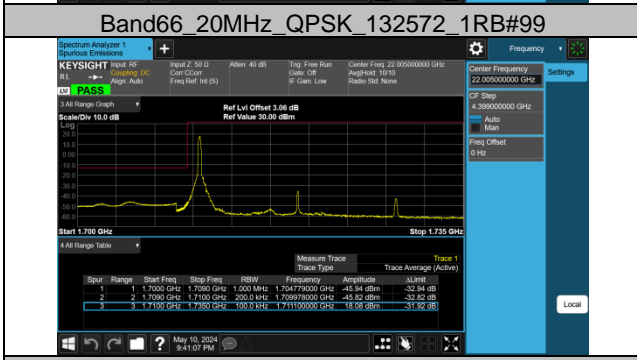

Reference No.: W7L-240430W002RF05

BUREAU VERITAS

BV 7Layers Communications Technology (Shenzhen) Co., Ltd

Room B37, Warehouse A5, No.3 Chiwan 4th Road, Zhaoshang Street, Nanshan District Shenzhen, Guangdong, People's Republic of China

Tel: +86 755 8869 6566

Fax: +86 755 8869 6577

Email: customerservice.sw@bureauveritas.com