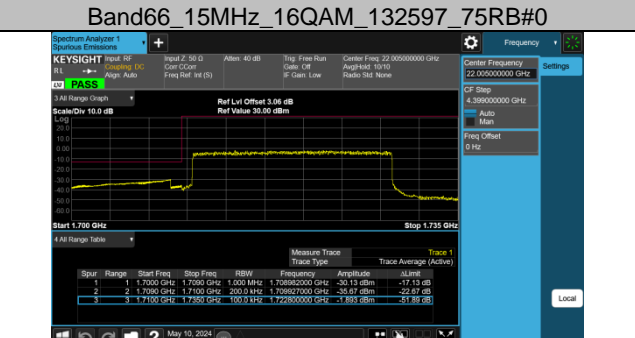

Reference No.: W7L-240430W002RF05

BUREAU VERITAS

BV 7Layers Communications Technology (Shenzhen) Co., Ltd

Room B37, Warehouse A5, No.3 Chiwan 4th Road, Zhaoshang Street, Nanshan District Shenzhen, Guangdong, People's Republic of China

Tel: +86 755 8869 6566

Fax: +86 755 8869 6577

Email: customerservice.sw@bureauveritas.com