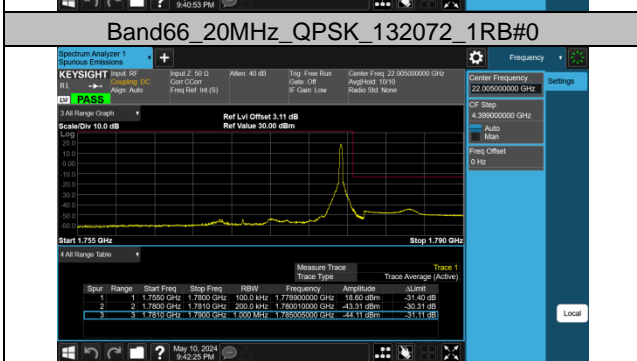

Reference No.: W7L-240430W002RF05

BUREAU VERITAS

BV 7Layers Communications Technology (Shenzhen) Co., Ltd

Room B37, Warehouse A5, No.3 Chiwan 4th Road, Zhaoshang Street, Nanshan District Shenzhen, Guangdong, People's Republic of China

Tel: +86 755 8869 6566

Fax: +86 755 8869 6577

Email: customerservice.sw@bureauveritas.com