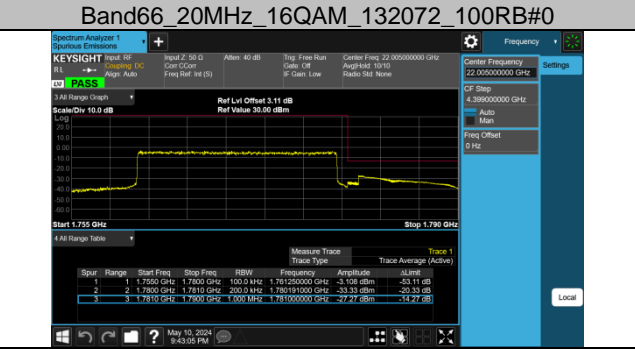

Reference No.: W7L-240430W002RF05

BUREAU VERITAS

BV 7Layers Communications Technology (Shenzhen) Co., Ltd

Room B37, Warehouse A5, No.3 Chiwan 4th Road, Zhaoshang Street, Nanshan District Shenzhen, Guangdong, People's Republic of China

Tel: +86 755 8869 6566

Fax: +86 755 8869 6577

Email: customerservice.sw@bureauveritas.com