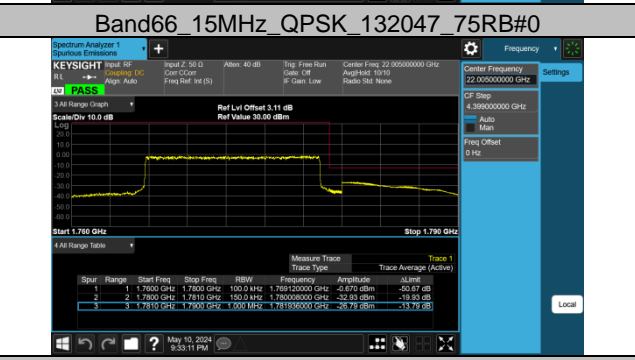

Reference No.: W7L-240430W002RF05

BUREAU VERITAS

Band66_15MHz_16QAM_132047_1RB#0

Band66_15MHz_16QAM_132047_75RB#0

BV 7Layers Communications Technology (Shenzhen) Co., Ltd

Room B37, Warehouse A5, No.3 Chiwan 4th Road, Zhaoshang Street, Nanshan District Shenzhen, Guangdong, People's Republic of China

Tel: +86 755 8869 6566
Fax: +86 755 8869 6577
Email: customerservice.sw@bureauveritas.com