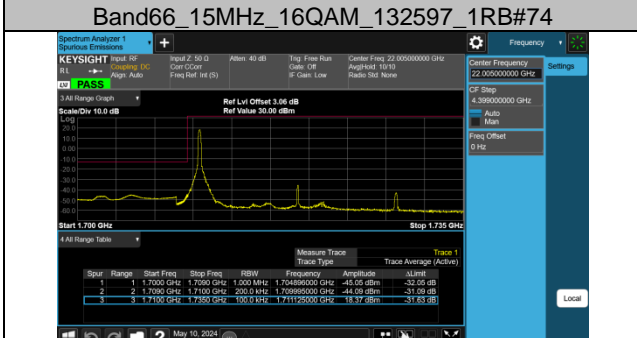

Reference No.: W7L-240430W002RF05

BUREAU VERITAS

BV 7Layers Communications Technology (Shenzhen) Co., Ltd

Room B37, Warehouse A5, No.3 Chiwan 4th Road, Zhaoshang Street, Nanshan District Shenzhen, Guangdong, People's Republic of China

Tel: +86 755 8869 6566

Fax: +86 755 8869 6577

Email: customerservice.sw@bureauveritas.com