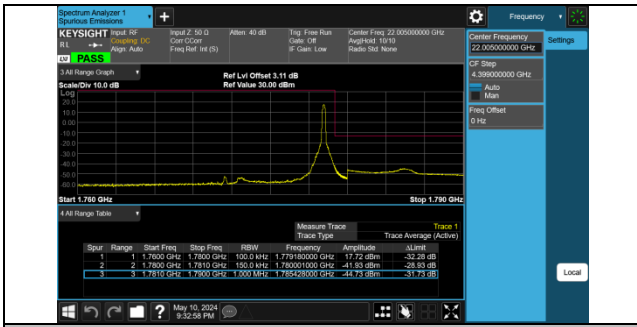

Reference No.: W7L-240430W002RF05

BUREAU VERITAS

BV 7Layers Communications Technology (Shenzhen) Co., Ltd

Room B37, Warehouse A5, No.3 Chiwan 4th Road, Zhaoshang Street, Nanshan District Shenzhen, Guangdong, People's Republic of China

Tel: +86 755 8869 6566

Fax: +86 755 8869 6577

Email: customerservice.sw@bureauveritas.com