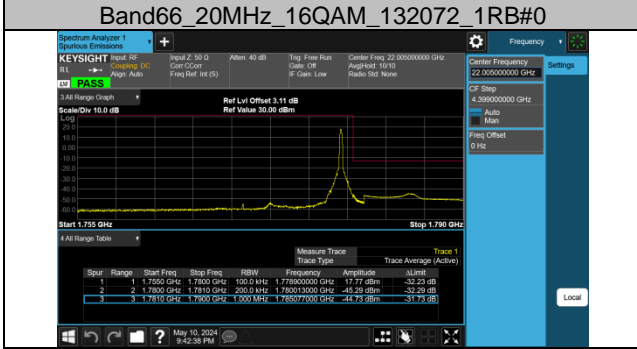

Reference No.: W7L-240430W002RF05

BUREAU VERITAS

BV 7Layers Communications Technology (Shenzhen) Co., Ltd

Room B37, Warehouse A5, No.3 Chiwan 4th Road, Zhaoshang Street, Nanshan District Shenzhen, Guangdong, People's Republic of China

Tel: +86 755 8869 6566

Fax: +86 755 8869 6577

Email: customerservice.sw@bureauveritas.com