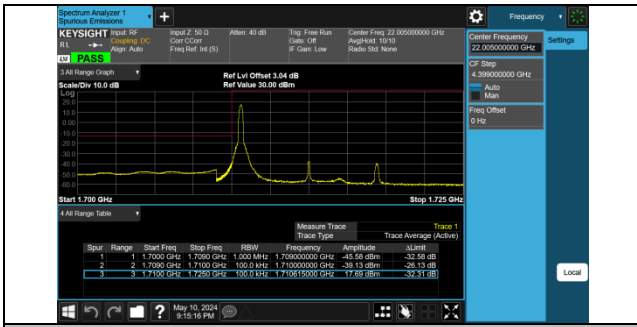

Reference No.: W7L-240430W002RF05

BUREAU VERITAS

Band66_15MHz_16QAM_132047_1RB#0

Band66_15MHz_16QAM_132047_75RB#0

BV 7Layers Communications Technology (Shenzhen) Co., Ltd

Room B37, Warehouse A5, No.3 Chiwan 4th Road, Zhaoshang Street, Nanshan District Shenzhen, Guangdong, People's Republic of China

Tel: +86 755 8869 6566
Fax: +86 755 8869 6577
Email: customerservice.sw@bureauveritas.com