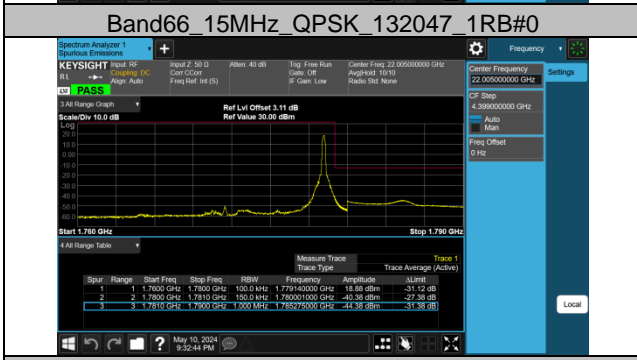

Reference No.: W7L-240430W002RF05

BUREAU VERITAS

Band66_15MHz_16QAM_132047_1RB#0

Band66_15MHz_16QAM_132047_75RB#0

BV 7Layers Communications Technology (Shenzhen) Co., Ltd

Room B37, Warehouse A5, No.3 Chiwan 4th Road, Zhaoshang Street, Nanshan District Shenzhen, Guangdong, People's Republic of China

Tel: +86 755 8869 6566
Fax: +86 755 8869 6577
Email: customerservice.sw@bureauveritas.com