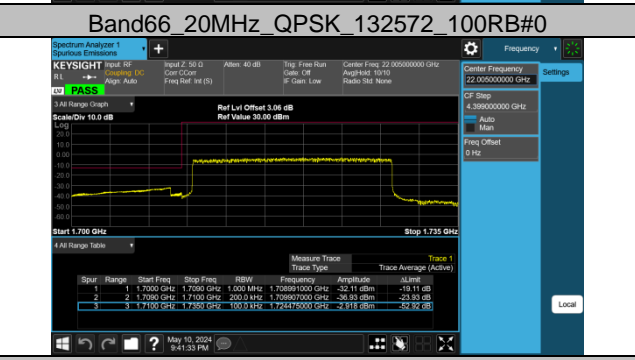

Reference No.: W7L-240430W002RF05

BUREAU VERITAS

BV 7Layers Communications Technology (Shenzhen) Co., Ltd

Room B37, Warehouse A5, No.3 Chiwan 4th Road, Zhaoshang Street, Nanshan District Shenzhen, Guangdong, People's Republic of China

Tel: +86 755 8869 6566

Fax: +86 755 8869 6577

Email: customerservice.sw@bureauveritas.com