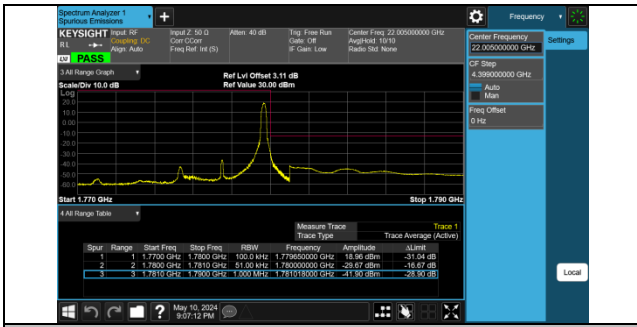

BUREAU VERITAS

Reference No.: W7L-240430W002RF05

Band66_5MHz_QPSK_132647_1RB#24