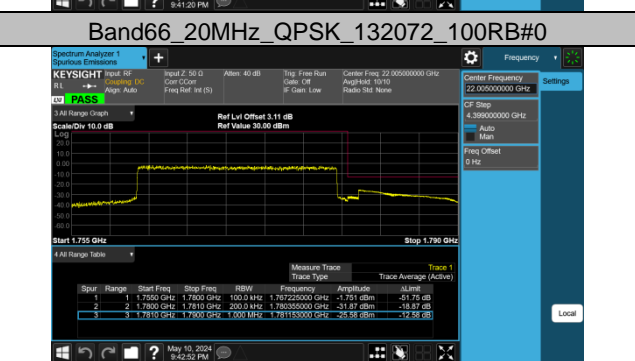

Reference No.: W7L-240430W002RF05

BUREAU VERITAS

BV 7Layers Communications Technology (Shenzhen) Co., Ltd

Room B37, Warehouse A5, No.3 Chiwan 4th Road, Zhaoshang Street, Nanshan District Shenzhen, Guangdong, People's Republic of China

Tel: +86 755 8869 6566

Fax: +86 755 8869 6577

Email: customerservice.sw@bureauveritas.com