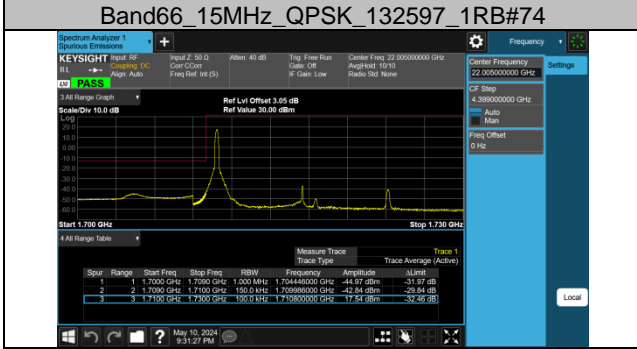

Reference No.: W7L-240430W002RF05

BUREAU VERITAS

Band66_15MHz_16QAM_132047_1RB#0

BV 7Layers Communications Technology (Shenzhen) Co., Ltd

Room B37, Warehouse A5, No.3 Chiwan 4th Road, Zhaoshang Street, Nanshan District Shenzhen, Guangdong, People's Republic of China

Tel: +86 755 8869 6566
Fax: +86 755 8869 6577
Email: customerservice.sw@bureauveritas.com