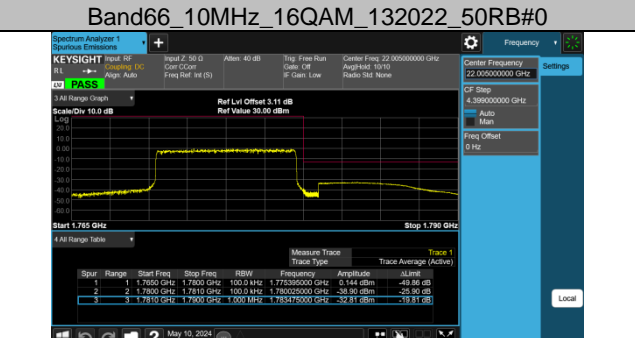

Reference No.: W7L-240430W002RF05

BUREAU VERITAS

Band66_15MHz_16QAM_132047_1RB#0

Band66_15MHz_16QAM_132047_75RB#0

BV 7Layers Communications Technology (Shenzhen) Co., Ltd

Room B37, Warehouse A5, No.3 Chiwan 4th Road, Zhaoshang Street, Nanshan District Shenzhen, Guangdong, People's Republic of China

Tel: +86 755 8869 6566
Fax: +86 755 8869 6577
Email: customerservice.sw@bureauveritas.com