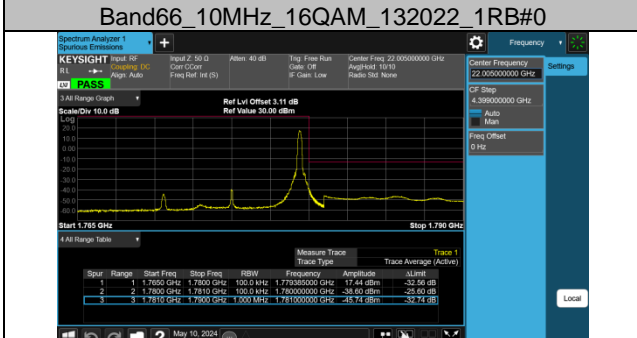

Reference No.: W7L-240430W002RF05

BUREAU VERITAS

Band66_15MHz_16QAM_132047_1RB#0

Band66_15MHz_16QAM_132047_75RB#0

BV 7Layers Communications Technology (Shenzhen) Co., Ltd

Room B37, Warehouse A5, No.3 Chiwan 4th Road, Zhaoshang Street, Nanshan District Shenzhen, Guangdong, People's Republic of China

Tel: +86 755 8869 6566
Fax: +86 755 8869 6577
Email: customerservice.sw@bureauveritas.com