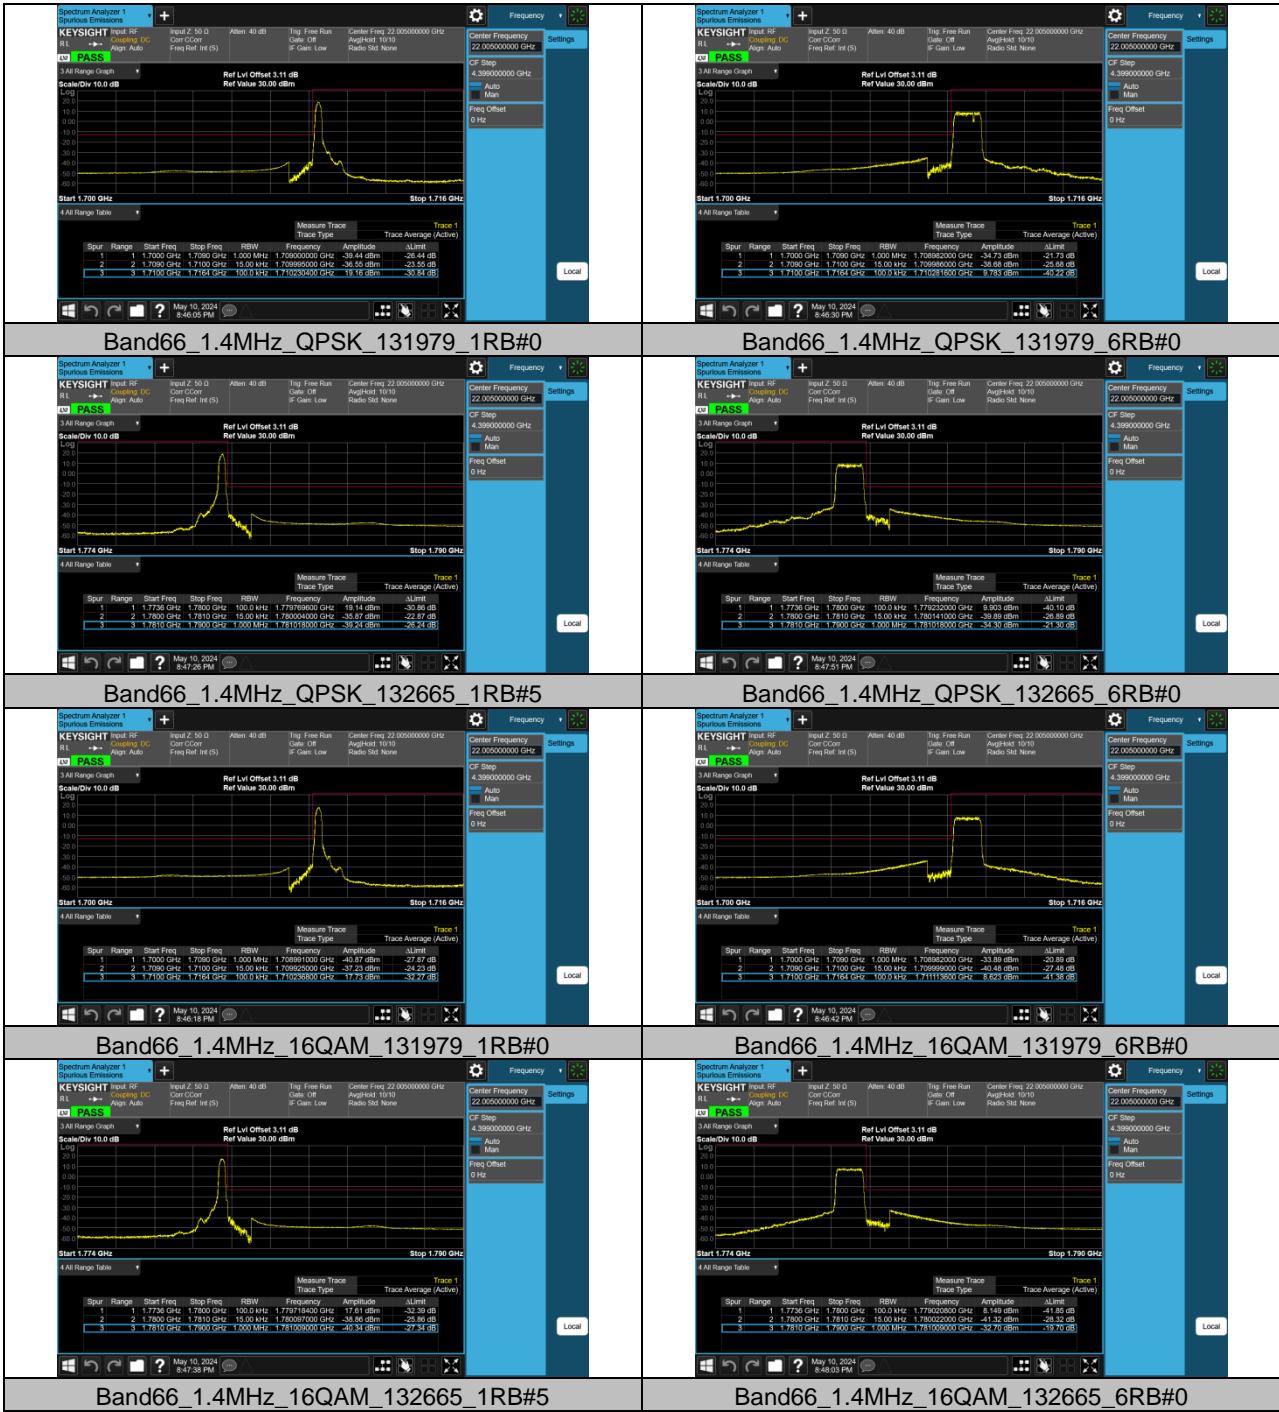

**BUREAU
VERITAS**

Reference No.: W7L-240430W002RF05

Band66	20MHz	16QAM	132072	100RB#0	-32.11	PASS
Band66	20MHz	16QAM	132572	1RB#99	-44.73	PASS
Band66	20MHz	16QAM	132572	100RB#0	-27.27	PASS

TEST GRAPHS