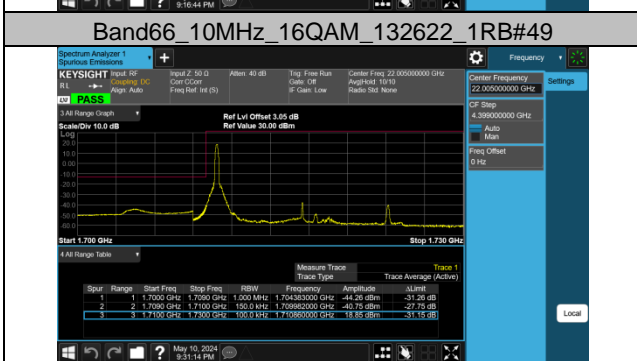

Reference No.: W7L-240430W002RF05

BUREAU VERITAS

Band66_15MHz_16QAM_132047_1RB#0

Band66_15MHz_16QAM_132047_75RB#0

BV 7Layers Communications Technology (Shenzhen) Co., Ltd

Room B37, Warehouse A5, No.3 Chiwan 4th Road, Zhaoshang Street, Nanshan District Shenzhen, Guangdong, People's Republic of China

Tel: +86 755 8869 6566
Fax: +86 755 8869 6577
Email: customerservice.sw@bureauveritas.com