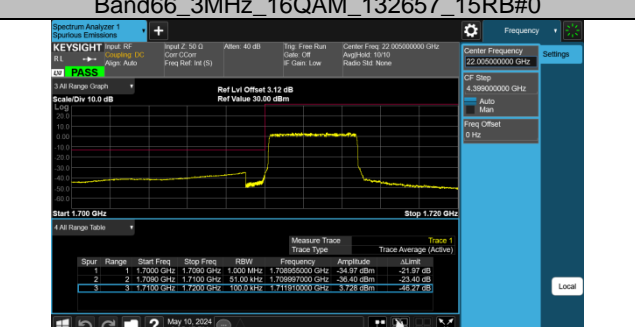

Band66_5MHz_QPSK_131997_25RB#0

BV 7Layers Communications Technology (Shenzhen) Co., Ltd

Room B37, Warehouse A5, No.3 Chiwan 4th Road, Zhaoshang Street, Nanshan District Shenzhen, Guangdong, People's Republic of China

Tel: +86 755 8869 6566 Fax: +86 755 8869 6577 Email: customerservice.sw@bureauveritas.com