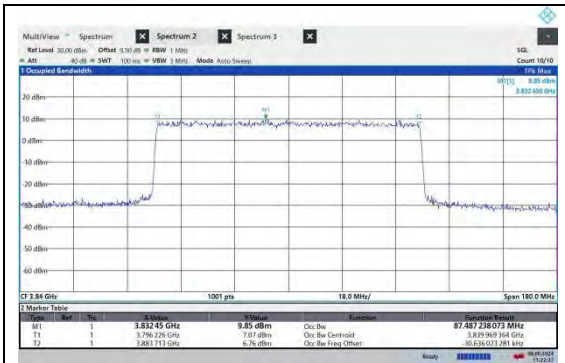

BUREAU VERITAS

Reference No.: W7L-240430W002RF01

NTNV-N77-3700-3980-PC2-30-90-M-CP-64QAM-Outer_Full-Ant2-PASS