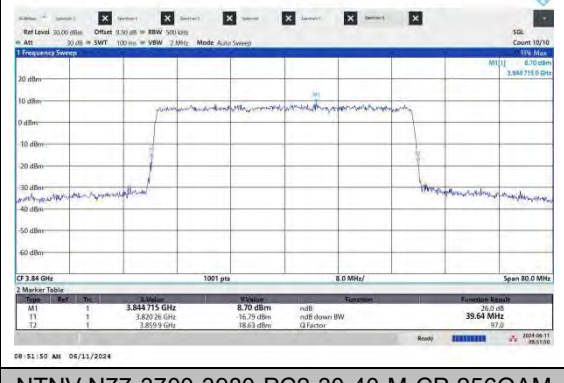

NTNV-N77-3700-3980-PC2-30-40-M-CP-256QAM-Outer Full-Ant2-PASS

BV 7Layers Communications Technology (Shenzhen) Co., Ltd

Room B37, Warehouse A5, No.3 Chiwan 4th Road, Zhaoshang Street, Nanshan District Shenzhen, Guangdong, People's Republic of China

Tel: +86 755 8869 6566 Fax: +86 755 8869 6577

Email: customerservice.sw@bureauveritas.com