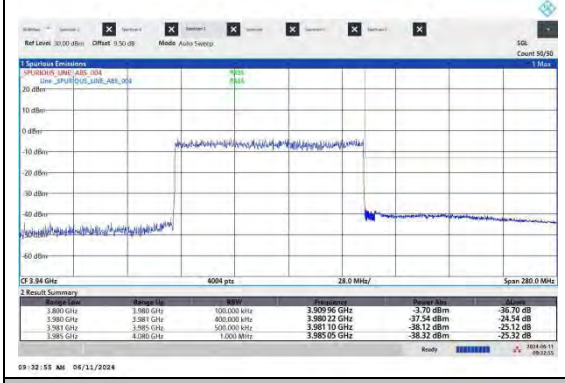

NTNV-N77-3700-3980-PC2-30-100-H-CP-QPSK-Outer Full-Ant1-PASS