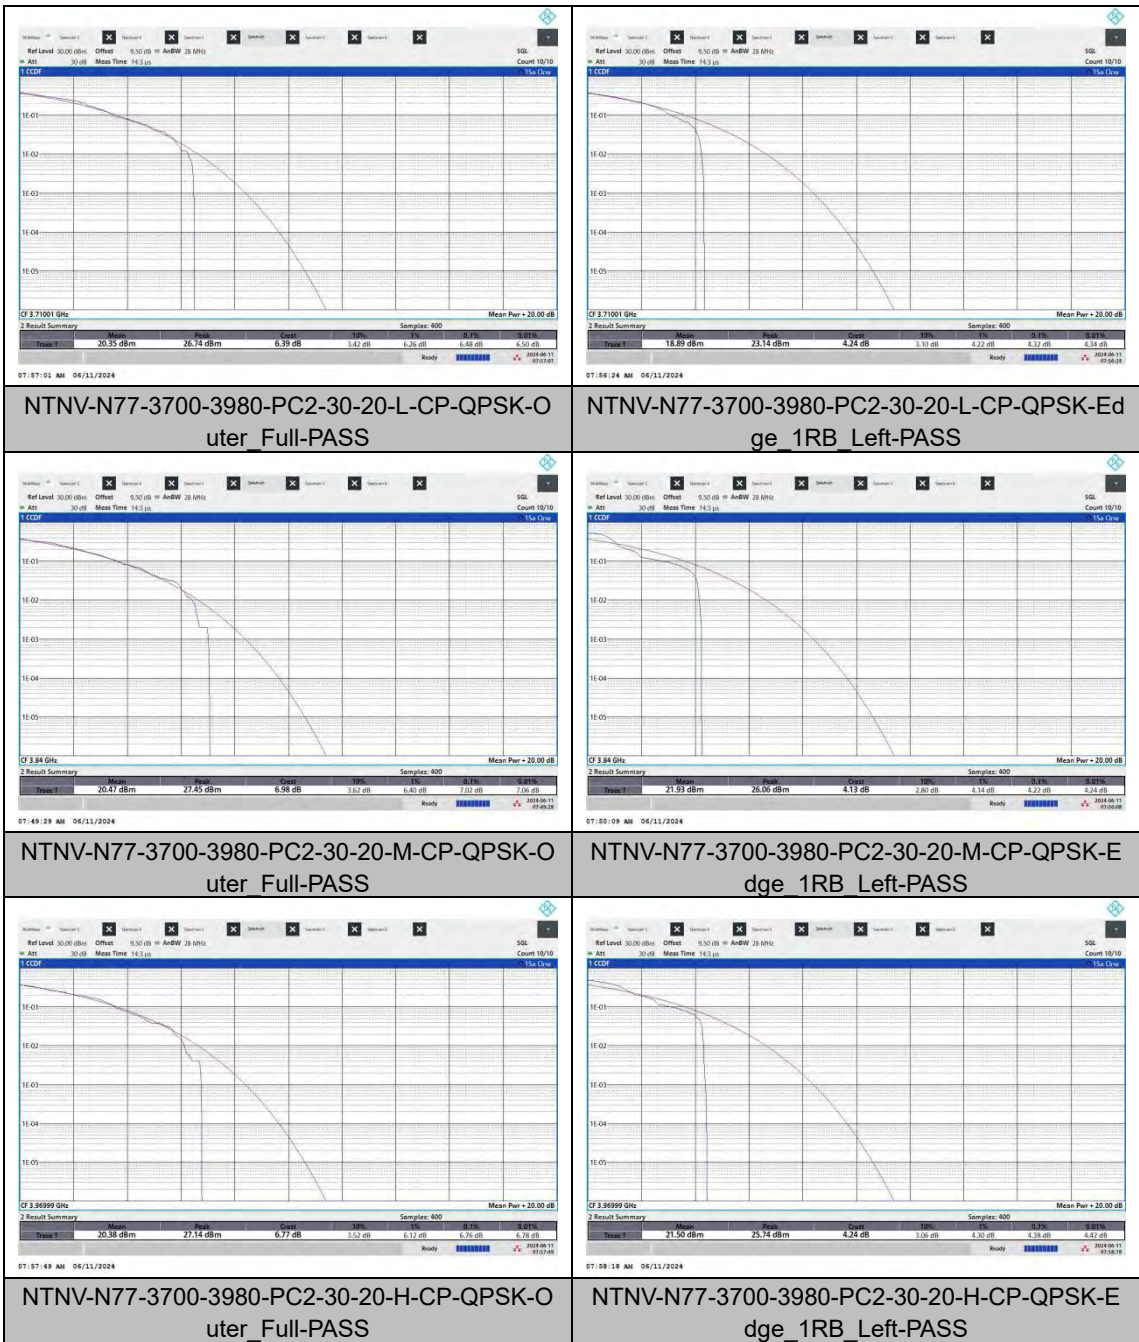

BUREAU VERITAS

Reference No.: W7L-240430W002RF01

TEST GRAPHS-ANT1

Reference No.: W7L-240430W002RF01

26DB BANDWIDTH AND OCCUPIED BANDWIDTH FOR MIMO TEST RESULT-ANT2

Band	SCS	Bandwidth	Modulation	Channel	RB Config	Result (99%)	Result (26dB)	Verdict
N77-3700-3980	30	20	CP-QPSK	M	Outer_Full	18.187	19.22	PASS
N77-3700-3980	30	20	CP-16QAM	M	Outer_Full	18.216	19.38	PASS
N77-3700-3980	30	20	CP-64QAM	M	Outer_Full	18.186	19.38	PASS
N77-3700-3980	30	20	CP-256QAM	M	Outer_Full	18.179	19.42	PASS
N77-3700-3980	30	30	CP-QPSK	M	Outer_Full	27.782	29.31	PASS
N77-3700-3980	30	30	CP-16QAM	M	Outer_Full	27.774	29.19	PASS
N77-3700-3980	30	30	CP-64QAM	M	Outer_Full	27.805	29.19	PASS
N77-3700-3980	30	30	CP-256QAM	M	Outer_Full	27.811	29.25	PASS
N77-3700-3980	30	40	CP-QPSK	M	Outer_Full	37.772	39.72	PASS
N77-3700-3980	30	40	CP-16QAM	M	Outer_Full	37.823	39.72	PASS
N77-3700-3980	30	40	CP-64QAM	M	Outer_Full	37.779	39.48	PASS
N77-3700-3980	30	40	CP-256QAM	M	Outer_Full	37.809	39.72	PASS
N77-3700-3980	30	50	CP-QPSK	M	Outer_Full	47.602	50.25	PASS
N77-3700-3980	30	50	CP-16QAM	M	Outer_Full	47.530	50.15	PASS
N77-3700-3980	30	50	CP-64QAM	M	Outer_Full	47.527	50.25	PASS
N77-3700-3980	30	50	CP-256QAM	M	Outer_Full	47.593	50.05	PASS
N77-3700-3980	30	60	CP-QPSK	M	Outer_Full	57.753	60.78	PASS
N77-3700-3980	30	60	CP-16QAM	M	Outer_Full	57.851	60.78	PASS
N77-3700-3980	30	60	CP-64QAM	M	Outer_Full	57.871	60.66	PASS
N77-3700-3980	30	60	CP-256QAM	M	Outer_Full	57.865	60.78	PASS
N77-3700-3980	30	70	CP-QPSK	M	Outer_Full	67.319	70.35	PASS
N77-3700-3980	30	70	CP-16QAM	M	Outer_Full	67.513	70.35	PASS