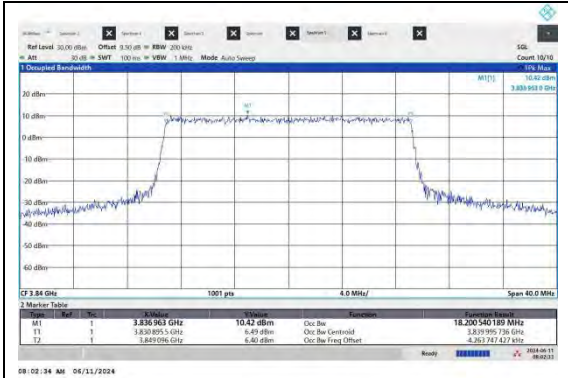

**BUREAU
VERITAS**

Reference No.: W7L-240430W002RF01

NTNV-N77-3700-3980-PC2-30-100-M-CP-64QAM
-Outer Full-Ant2-PASS

NTNV-N77-3700-3980-PC2-30-100-M-CP-256QA
M-Outer Full-Ant2-PASS

TEST GRAPHS-ANT1 OCCUPIED BANDWIDTH