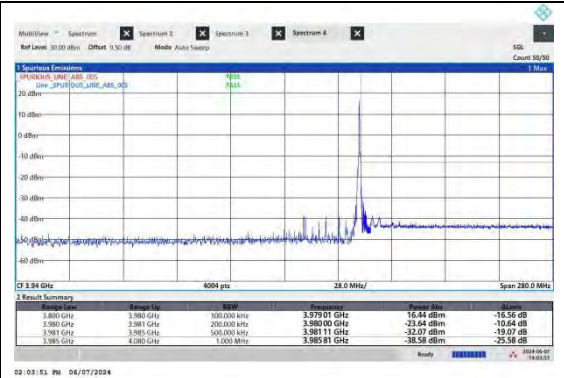

BUREAU VERITAS

Reference No.: W7L-240430W002RF01

TEST GRAPHS-ANT2

BUREAU VERITAS

Reference No.: W7L-240430W002RF01

NTNV-N77-3700-3980-PC2-30-60-H-CP-QPSK-Outer Full-Ant2-PASS

NTNV-N77-3700-3980-PC2-30-60-H-CP-QPSK-Edge 1RB Right-Ant2-PASS