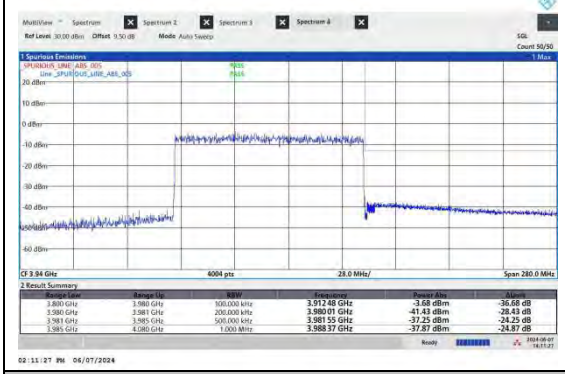

NTNV-N77-3700-3980-PC2-30-100-H-CP-QPSK-Outer Full-Ant2-PASS