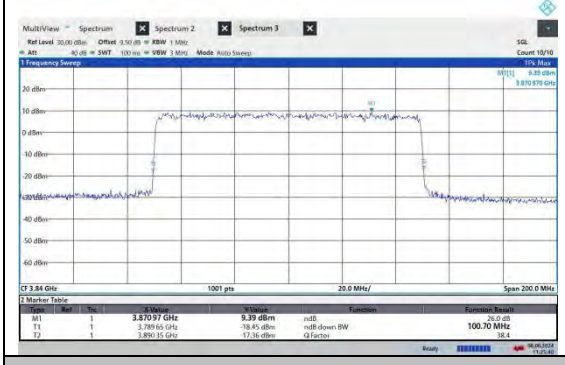

NTNV-N77-3700-3980-PC2-30-100-M-CP-QPSK-Outer_Full-Ant2-PASS