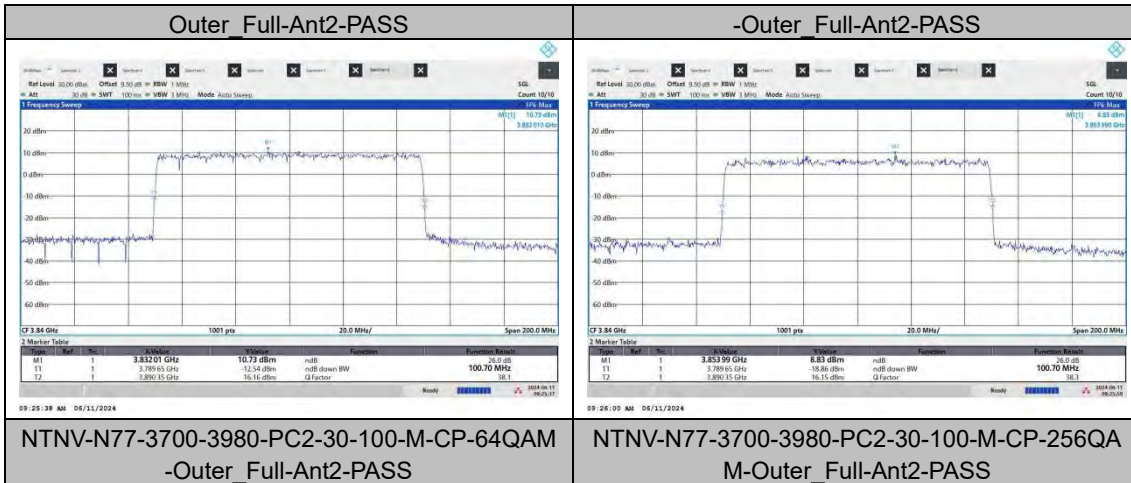

NTNV-N77-3700-3980-PC2-30-100-M-CP-16QAM-Outer Full-Ant2-PASS

BUREAU VERITAS

Reference No.: W7L-240430W002RF01

NTNV-N77-3700-3980-PC2-30-100-M-CP-64QAM
-Outer_Full-Ant2-PASS

NTNV-N77-3700-3980-PC2-30-100-M-CP-256QA
M-Outer_Full-Ant2-PASS

Reference No.: W7L-240430W002RF01

BAND EDGE FOR MIMO TEST RESULT-ANT2

Band	SCS	Bandwidth	Modulation	Channel	RB Config	Result	Verdict
N77-3700-3 980	30	20	CP-QPSK	L	Outer_Full	See Graph	PASS
N77-3700-3 980	30	20	CP-QPSK	L	Edge_1RB_ Left	See Graph	PASS
N77-3700-3 980	30	20	CP-QPSK	H	Outer_Full	See Graph	PASS
N77-3700-3 980	30	20	CP-QPSK	H	Edge_1RB_ Right	See Graph	PASS
N77-3700-3 980	30	60	CP-QPSK	L	Outer_Full	See Graph	PASS
N77-3700-3 980	30	60	CP-QPSK	L	Edge_1RB_ Left	See Graph	PASS
N77-3700-3 980	30	60	CP-QPSK	H	Outer_Full	See Graph	PASS
N77-3700-3 980	30	60	CP-QPSK	H	Edge_1RB_ Right	See Graph	PASS
N77-3700-3 980	30	100	CP-QPSK	L	Outer_Full	See Graph	PASS
N77-3700-3 980	30	100	CP-QPSK	L	Edge_1RB_ Left	See Graph	PASS
N77-3700-3 980	30	100	CP-QPSK	H	Outer_Full	See Graph	PASS
N77-3700-3 980	30	100	CP-QPSK	H	Edge_1RB_ Right	See Graph	PASS

TEST RESULT-ANT1

Band	SCS	Bandwidth	Modulation	Channel	RB Config	Result	Verdict
N77-3700-3 980	30	20	CP-QPSK	L	Outer_Full	See Graph	PASS
N77-3700-3 980	30	20	CP-QPSK	L	Edge_1RB_ Left	See Graph	PASS
N77-3700-3 980	30	20	CP-QPSK	H	Outer_Full	See Graph	PASS
N77-3700-3 980	30	20	CP-QPSK	H	Edge_1RB_ Right	See Graph	PASS
N77-3700-3 980	30	60	CP-QPSK	L	Outer_Full	See Graph	PASS
N77-3700-3 980	30	60	CP-QPSK	L	Edge_1RB_ Left	See Graph	PASS
N77-3700-3 980	30	60	CP-QPSK	H	Outer_Full	See Graph	PASS
N77-3700-3 980	30	60	CP-QPSK	H	Edge_1RB_ Right	See Graph	PASS
N77-3700-3 980	30	100	CP-QPSK	L	Outer_Full	See Graph	PASS