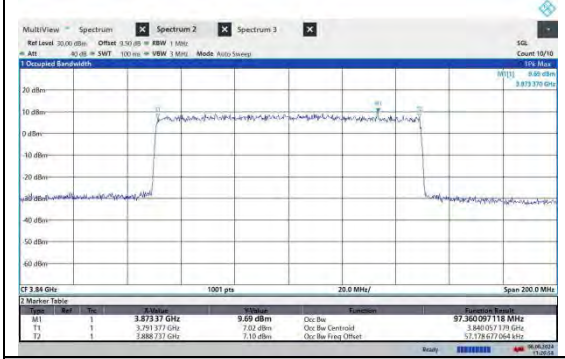

NTNV-N77-3700-3980-PC2-30-100-M-CP-64QAM-Outer_Full-Ant2-PASS