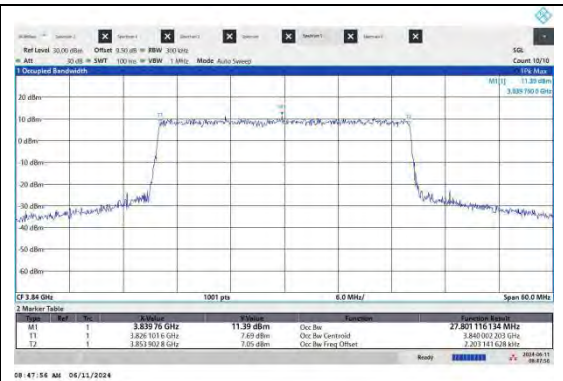

NTNV-N77-3700-3980-PC2-30-30-M-CP-16QAM-Outer Full-Ant2-PASS