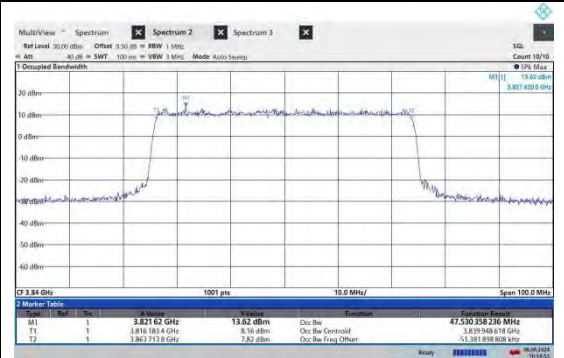

NTNV-N77-3700-3980-PC2-30-50-M-CP-16QAM-Outer_Full-Ant2-PASS