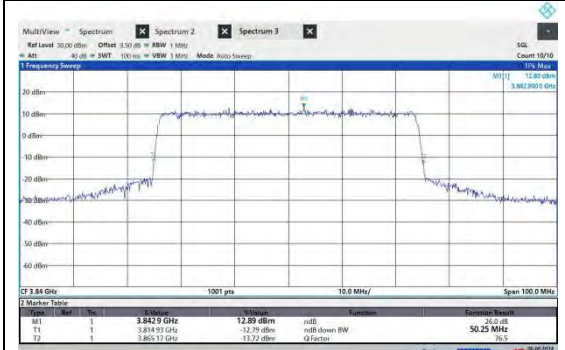

NTNV-N77-3700-3980-PC2-30-50-M-CP-64QAM-Outer_Full-Ant2-PASS