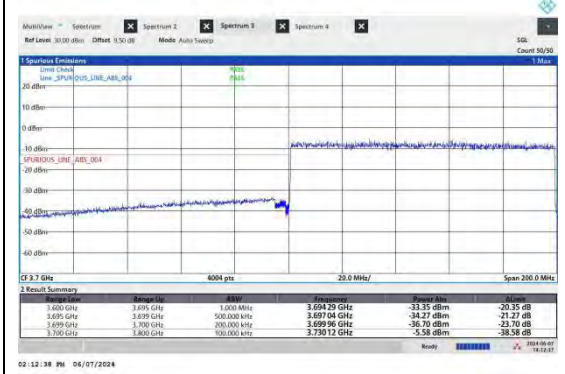

BUREAU VERITAS

Reference No.: W7L-240430W002RF01

TEST GRAPHS-ANT2

BUREAU VERITAS

Reference No.: W7L-240430W002RF01

NTNV-N77-3700-3980-PC2-30-60-H-CP-QPSK-Outer Full-Ant2-PASS

NTNV-N77-3700-3980-PC2-30-60-H-CP-QPSK-Edge 1RB Right-Ant2-PASS