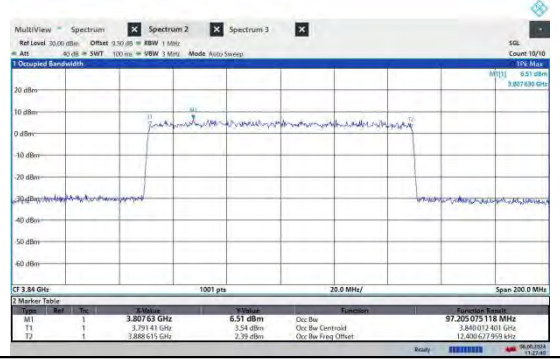

NTNV-N77-3700-3980-PC2-30-100-M-CP-256QAM-Outer_Full-Ant2-PASS