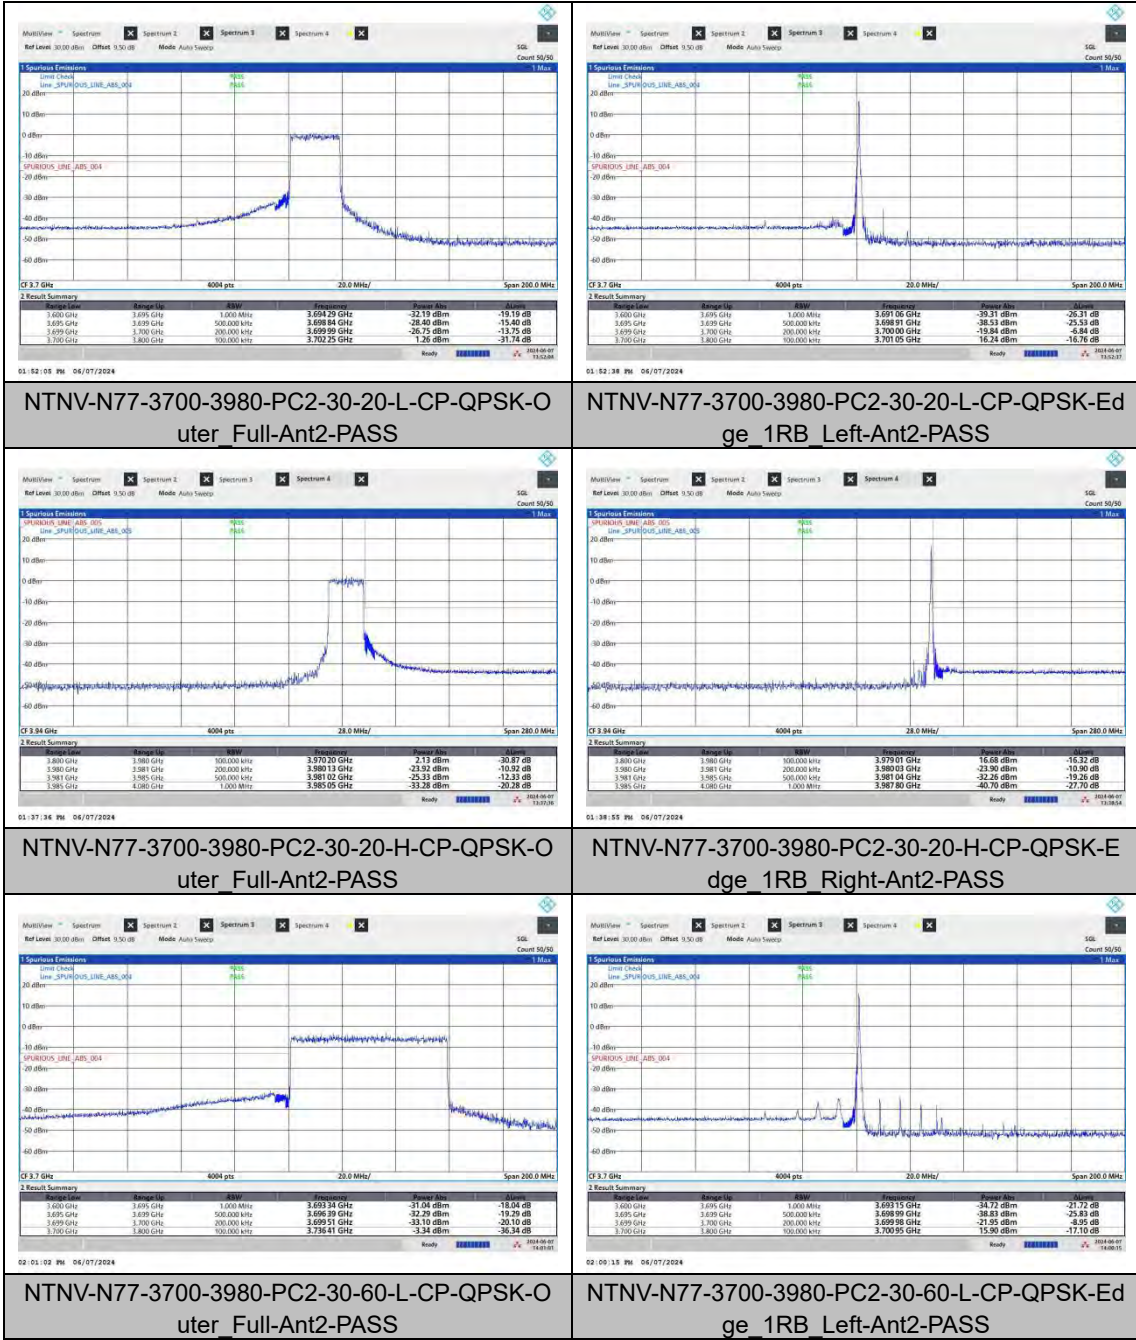

BUREAU
VERITAS

Reference No.: W7L-240430W002RF01

N77-3700-3 980	30	100	CP-QPSK	L	Edge_1RB_ Left	See Graph	PASS
N77-3700-3 980	30	100	CP-QPSK	H	Outer_Full	See Graph	PASS
N77-3700-3 980	30	100	CP-QPSK	H	Edge_1RB_ Right	See Graph	PASS

BUREAU VERITAS

Reference No.: W7L-240430W002RF01

TEST GRAPHS-ANT2

BUREAU VERITAS

Reference No.: W7L-240430W002RF01

NTNV-N77-3700-3980-PC2-30-60-H-CP-QPSK-Outer Full-Ant2-PASS

NTNV-N77-3700-3980-PC2-30-60-H-CP-QPSK-Edge 1RB Right-Ant2-PASS