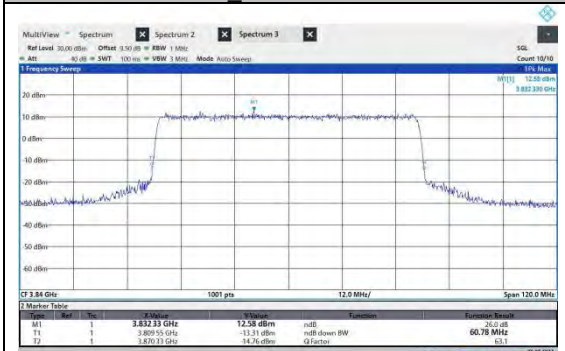

NTNV-N77-3700-3980-PC2-30-50-M-CP-QPSK-Outer_Full-Ant2-PASS

NTNV-N77-3700-3980-PC2-30-50-M-CP-16QAM-Outer_Full-Ant2-PASS

NTNV-N77-3700-3980-PC2-30-50-M-CP-64QAM-Outer_Full-Ant2-PASS

NTNV-N77-3700-3980-PC2-30-50-M-CP-256QAM-Outer_Full-Ant2-PASS