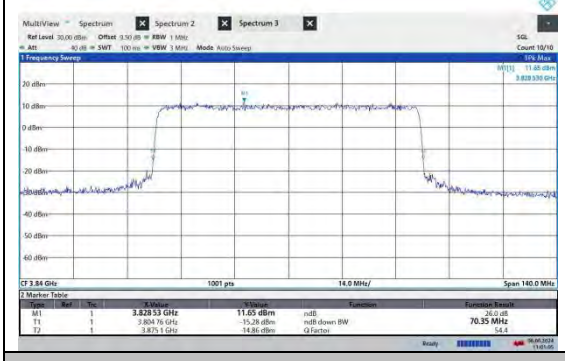

NTN-N77-3700-3980-PC2-30-70-M-CP-QPSK-Outer Full-Ant2-PASS