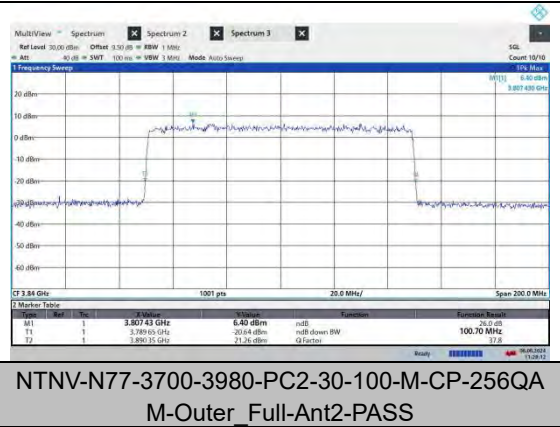

NTNV-N77-3700-3980-PC2-30-100-M-CP-64QAM
-Outer Full-Ant2-PASS

NTNV-N77-3700-3980-PC2-30-100-M-CP-256QA
M-Outer Full-Ant2-PASS