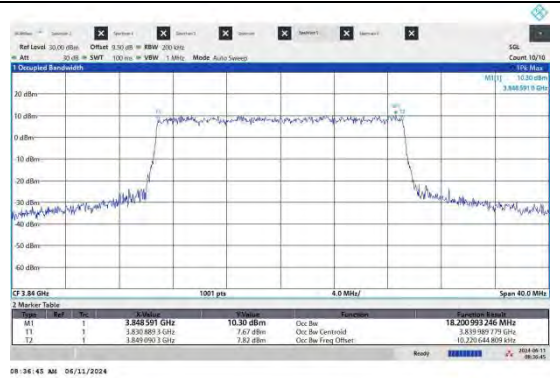

NTNV-N77-3700-3980-PC2-30-20-M-CP-16QAM-
Outer Full-Ant2-PASS