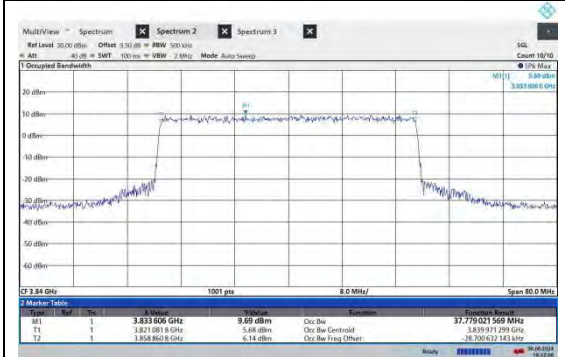

NTNV-N77-3700-3980-PC2-30-40-M-CP-64QAM-Outer_Full-Ant2-PASS