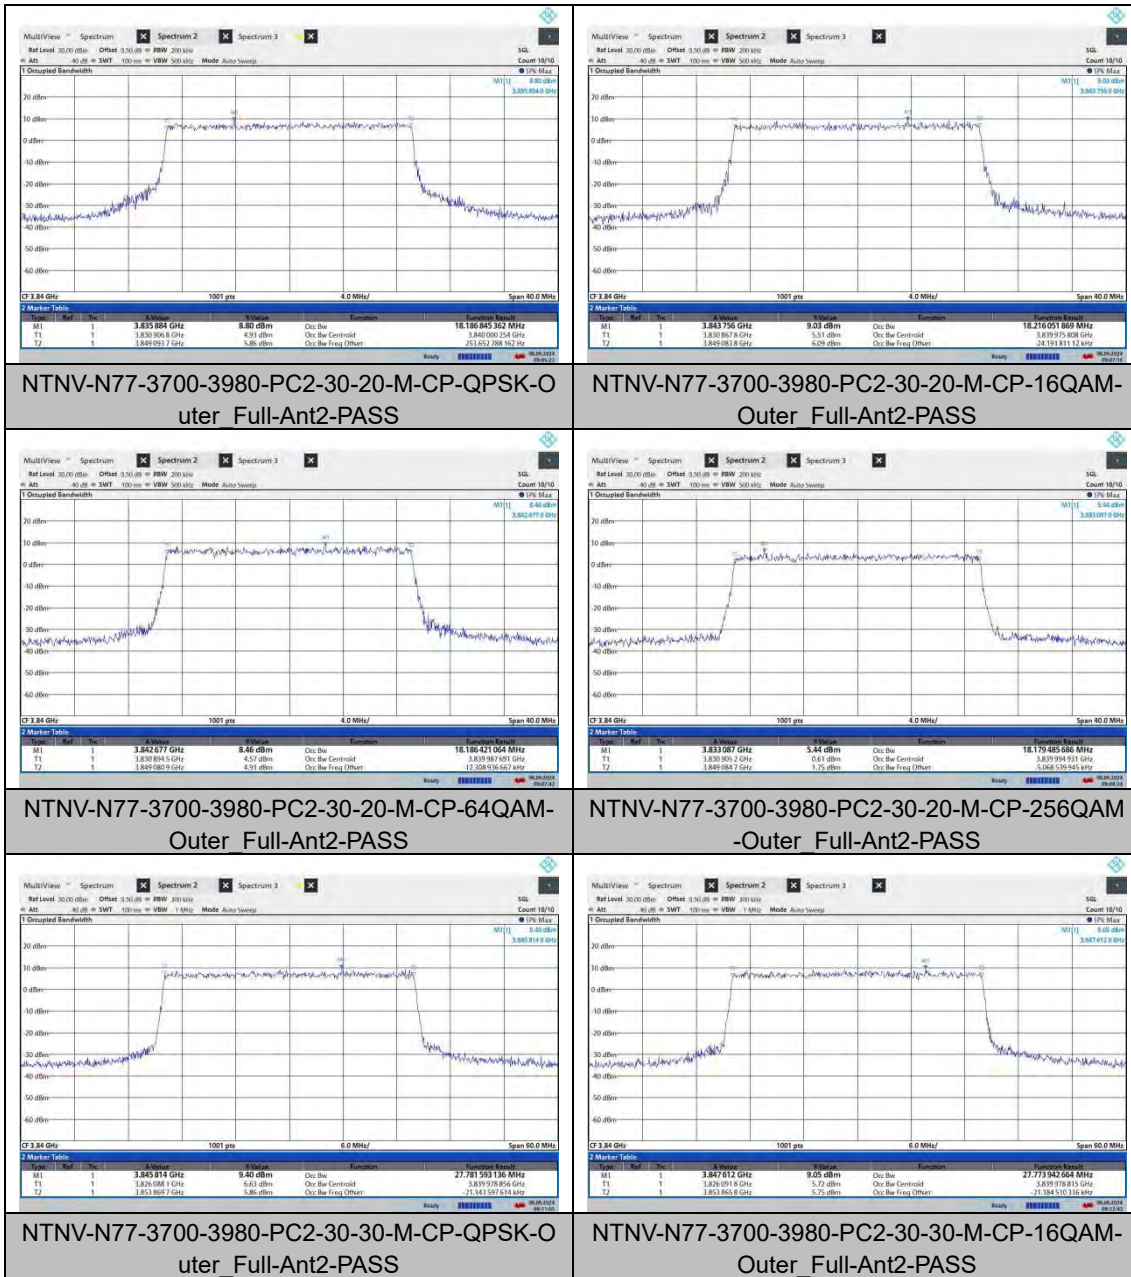

Reference No.: W7L-240430W002RF01

TEST GRAPHS-ANT2

OCCUPIED BANDWIDTH

BUREAU VERITAS

Reference No.: W7L-240430W002RF01

NTNV-N77-3700-3980-PC2-30-30-M-CP-64QAM-Outer_Full-Ant2-PASS

NTNV-N77-3700-3980-PC2-30-30-M-CP-256QAM-Outer_Full-Ant2-PASS