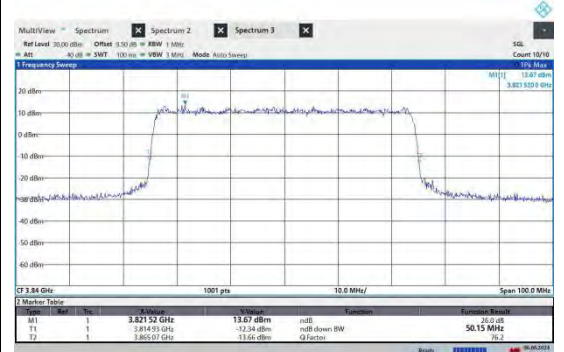

NTNV-N77-3700-3980-PC2-30-50-M-CP-16QAM-Outer_Full-Ant2-PASS