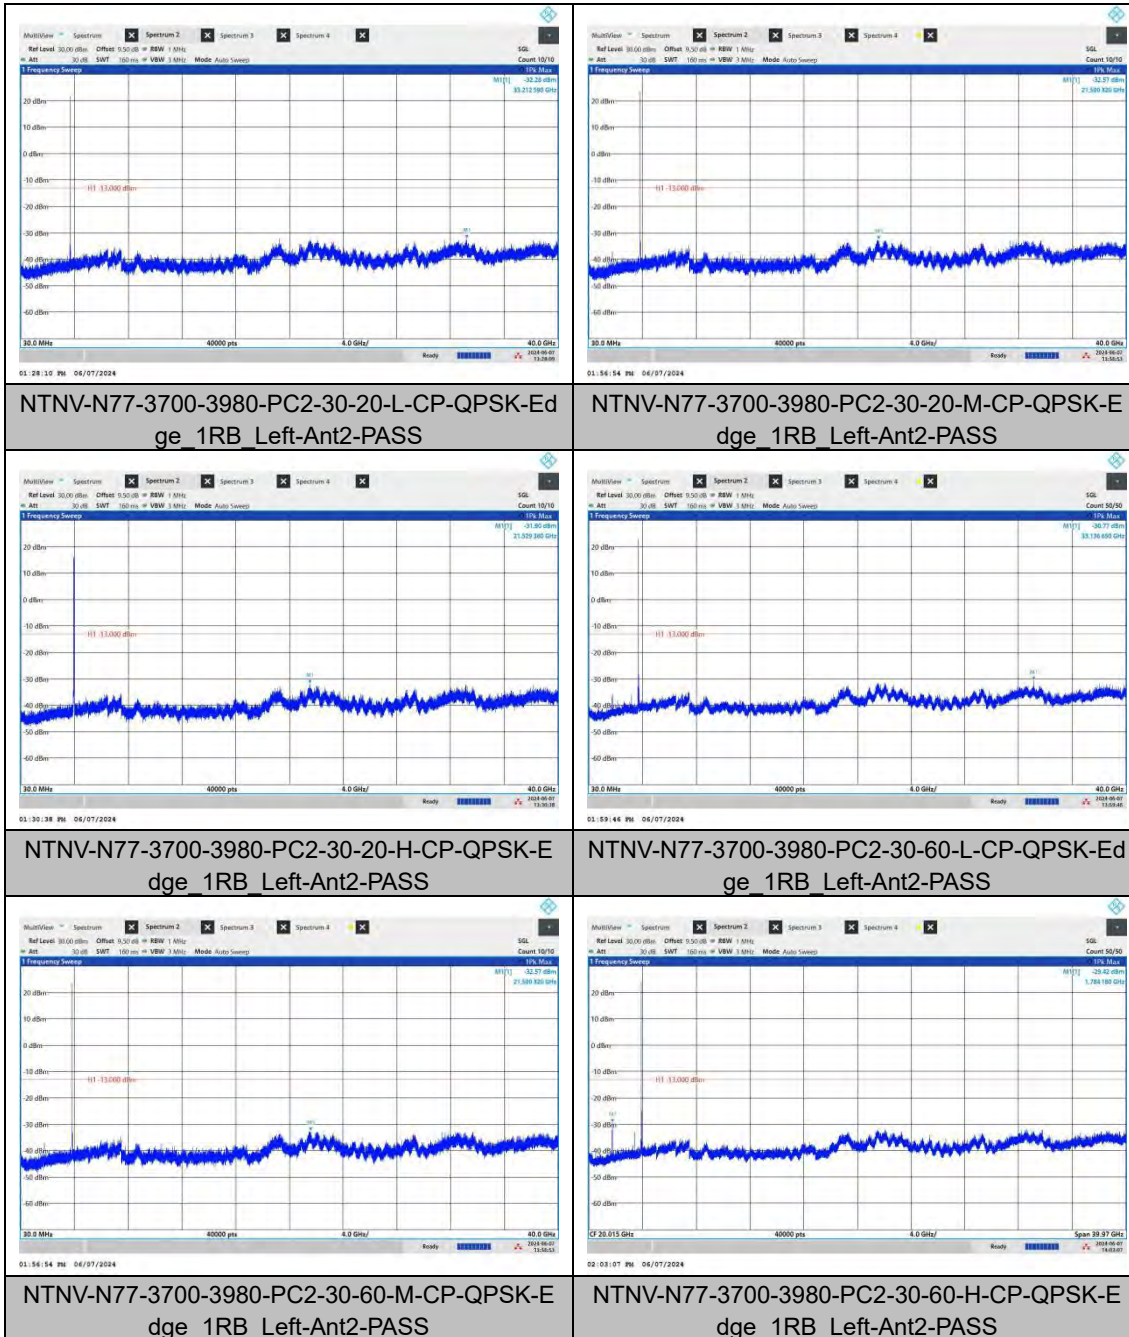

BUREAU
VERITAS

Reference No.: W7L-240430W002RF01

N77-3 700-39 80	30	60	CP-QPSK	M	Edge_1RB_Left	30	40000	See Graph	-13	PASS
N77-3 700-39 80	30	60	CP-QPSK	H	Edge_1RB_Left	30	40000	See Graph	-13	PASS
N77-3 700-39 80	30	100	CP-QPSK	L	Edge_1RB_Left	30	40000	See Graph	-13	PASS
N77-3 700-39 80	30	100	CP-QPSK	M	Edge_1RB_Left	30	40000	See Graph	-13	PASS
N77-3 700-39 80	30	100	CP-QPSK	H	Edge_1RB_Left	30	40000	See Graph	-13	PASS

Reference No.: W7L-240430W002RF01

TEST GRAPHS-ANT2