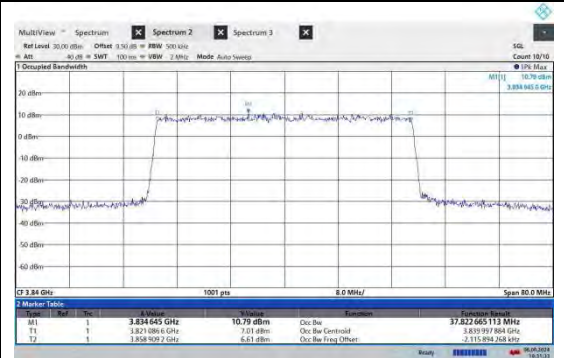

NTNV-N77-3700-3980-PC2-30-40-M-CP-16QAM-Outer_Full-Ant2-PASS