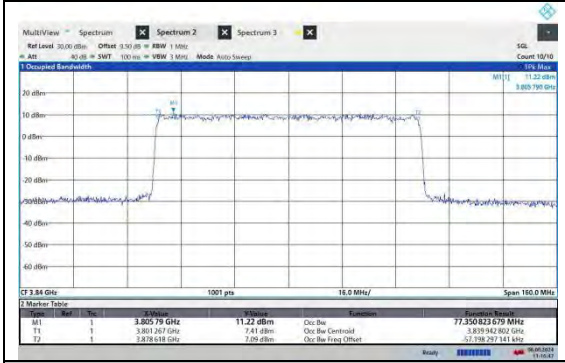

NTNV-N77-3700-3980-PC2-30-80-M-CP-QPSK-Outer_Full-Ant2-PASS