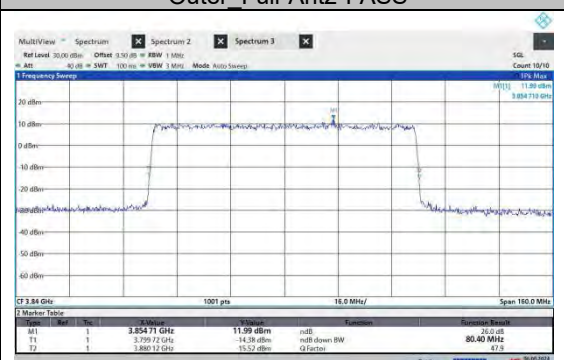

NTN-N77-3700-3980-PC2-30-80-M-CP-16QAM-Outer Full-Ant2-PASS