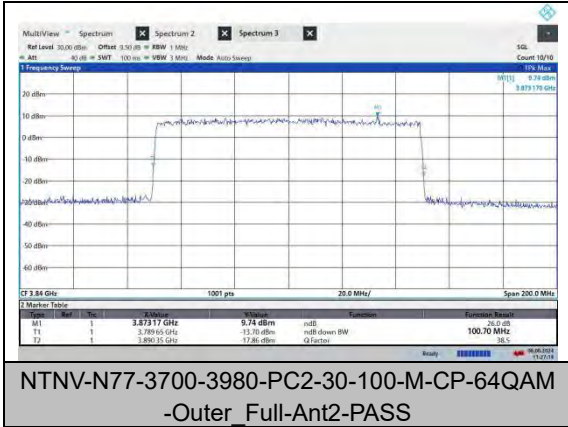

NTNV-N77-3700-3980-PC2-30-100-M-CP-256QA
M-Outer Full-Ant2-PASS

**BUREAU
VERITAS**

Reference No.: W7L-240430W002RF01

NTNV-N77-3700-3980-PC2-30-100-M-CP-64QAM
-Outer Full-Ant2-PASS