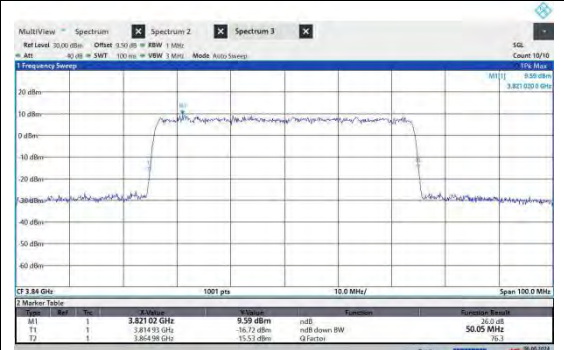

NTNV-N77-3700-3980-PC2-30-50-M-CP-256QAM-Outer_Full-Ant2-PASS