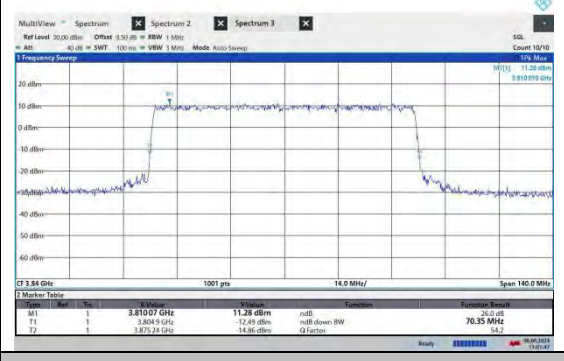

NTN-N77-3700-3980-PC2-30-70-M-CP-16QAM-Outer Full-Ant2-PASS