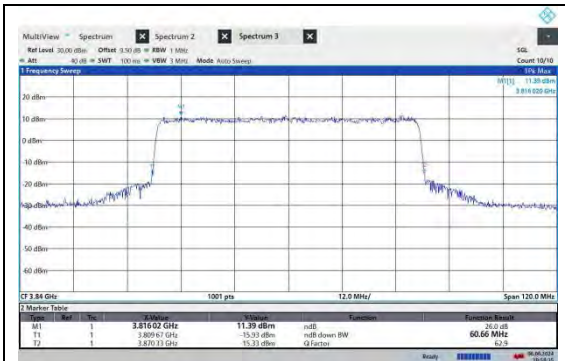

NTNV-N77-3700-3980-PC2-30-60-M-CP-QPSK-Outer_Full-Ant2-PASS

NTNV-N77-3700-3980-PC2-30-60-M-CP-16QAM-Outer_Full-Ant2-PASS

BUREAU VERITAS

Reference No.: W7L-240430W002RF01

NTN-N77-3700-3980-PC2-30-60-M-CP-64QAM-Outer Full-Ant2-PASS