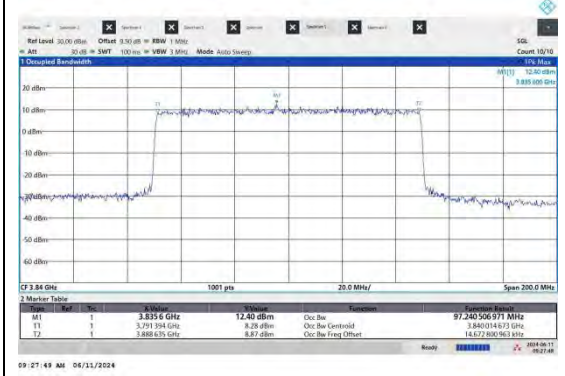

NTNV-N77-3700-3980-PC2-30-100-M-CP-QPSK-Outer Full-Ant2-PASS