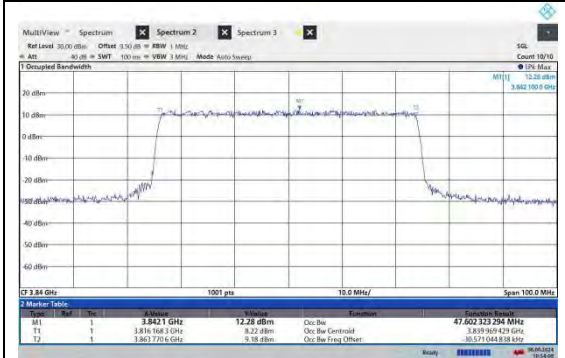

NTNV-N77-3700-3980-PC2-30-50-M-CP-QPSK-Outer_Full-Ant2-PASS