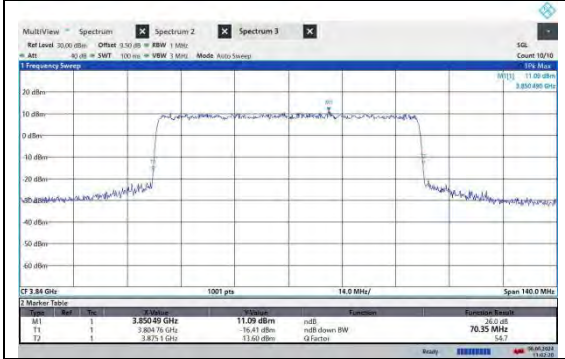

NTN-N77-3700-3980-PC2-30-70-M-CP-64QAM-Outer Full-Ant2-PASS