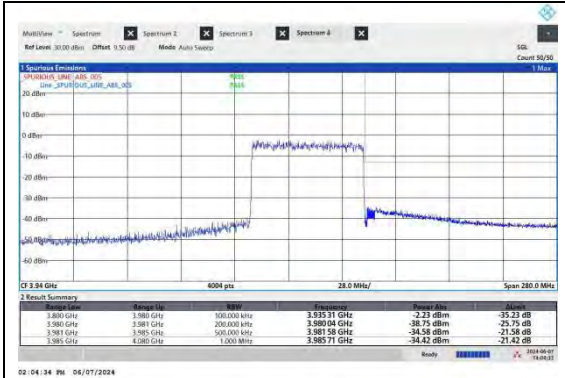

BUREAU VERITAS

Reference No.: W7L-240430W002RF01

TEST GRAPHS-ANT2

BUREAU VERITAS

Reference No.: W7L-240430W002RF01

NTNV-N77-3700-3980-PC2-30-60-H-CP-QPSK-Outer Full-Ant2-PASS

NTNV-N77-3700-3980-PC2-30-60-H-CP-QPSK-Edge 1RB Right-Ant2-PASS