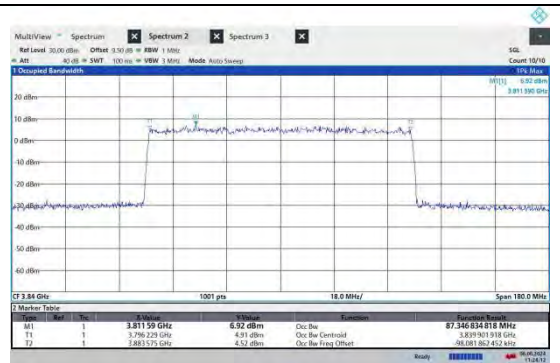

NTNV-N77-3700-3980-PC2-30-90-M-CP-256QAM-Outer_Full-Ant2-PASS