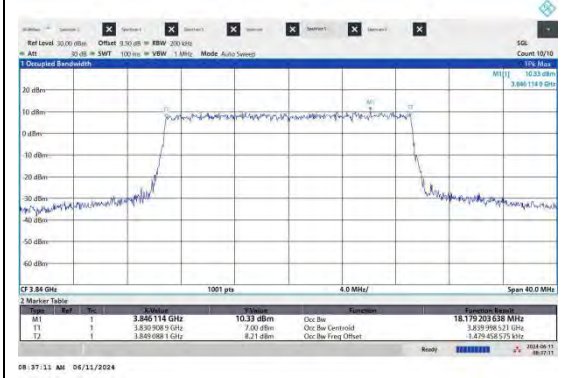

NTNV-N77-3700-3980-PC2-30-20-M-CP-64QAM-
Outer Full-Ant2-PASS