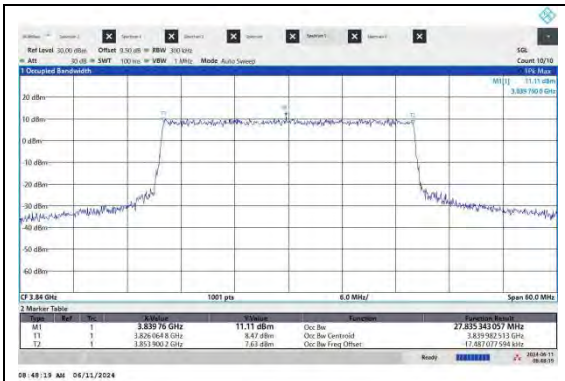

BUREAU VERITAS

Reference No.: W7L-240430W002RF01

NTNV-N77-3700-3980-PC2-30-30-M-CP-QPSK-Outer Full-Ant2-PASS