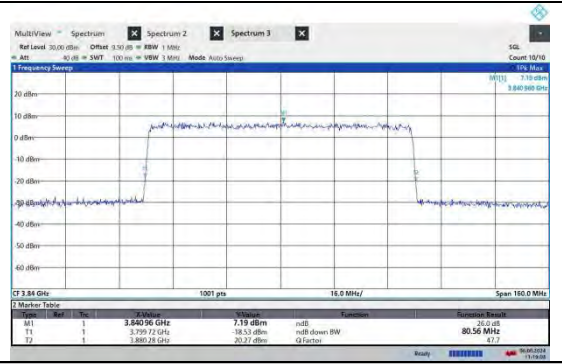

NTNV-N77-3700-3980-PC2-30-80-M-CP-256QAM-Outer_Full-Ant2-PASS