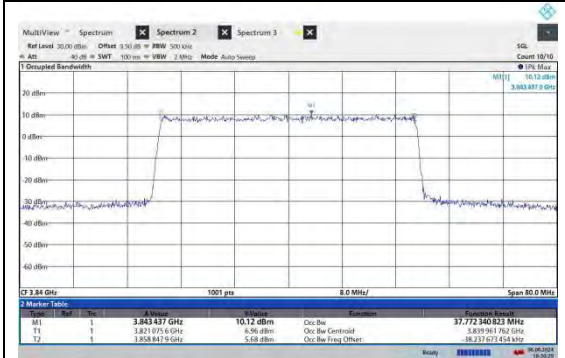

Reference No.: W7L-240430W002RF01

TEST GRAPHS-ANT2

OCCUPIED BANDWIDTH

BUREAU VERITAS

Reference No.: W7L-240430W002RF01

NTNV-N77-3700-3980-PC2-30-30-M-CP-64QAM-Outer_Full-Ant2-PASS

NTNV-N77-3700-3980-PC2-30-30-M-CP-256QAM-Outer_Full-Ant2-PASS