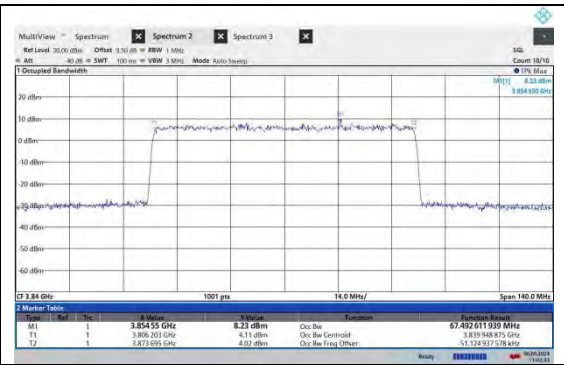

NTNV-N77-3700-3980-PC2-30-70-M-CP-256QAM-Outer_Full-Ant2-PASS