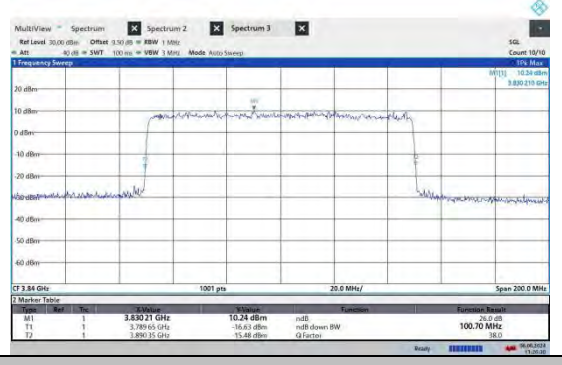

NTNV-N77-3700-3980-PC2-30-100-M-CP-16QAM-Outer_Full-Ant2-PASS