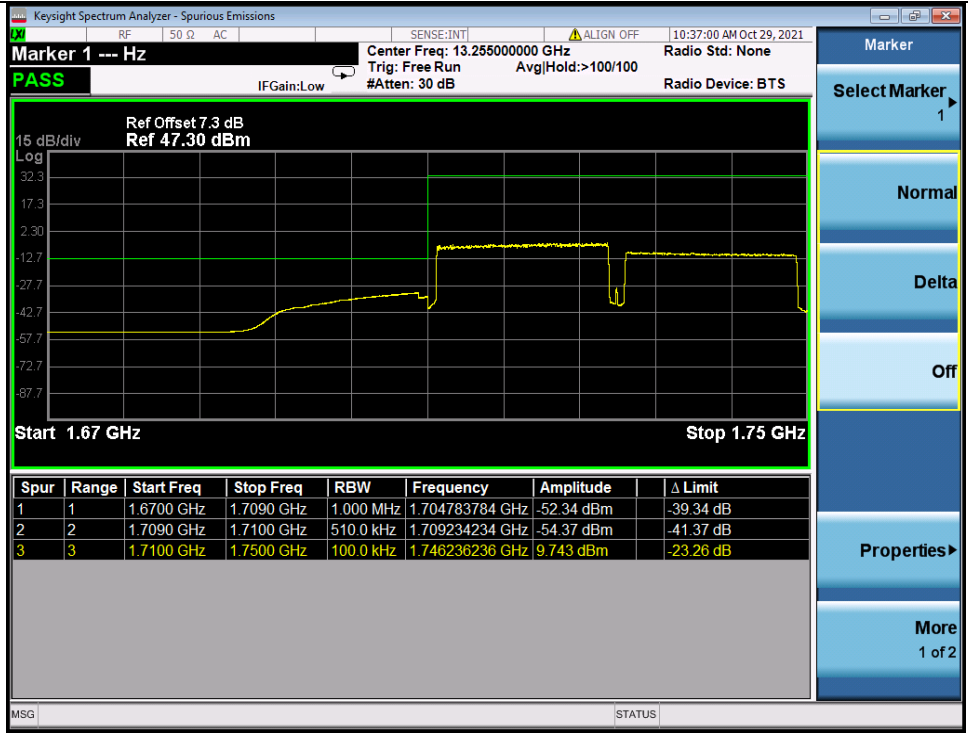

Band 41C QPSK LCH 20M+20M NTN