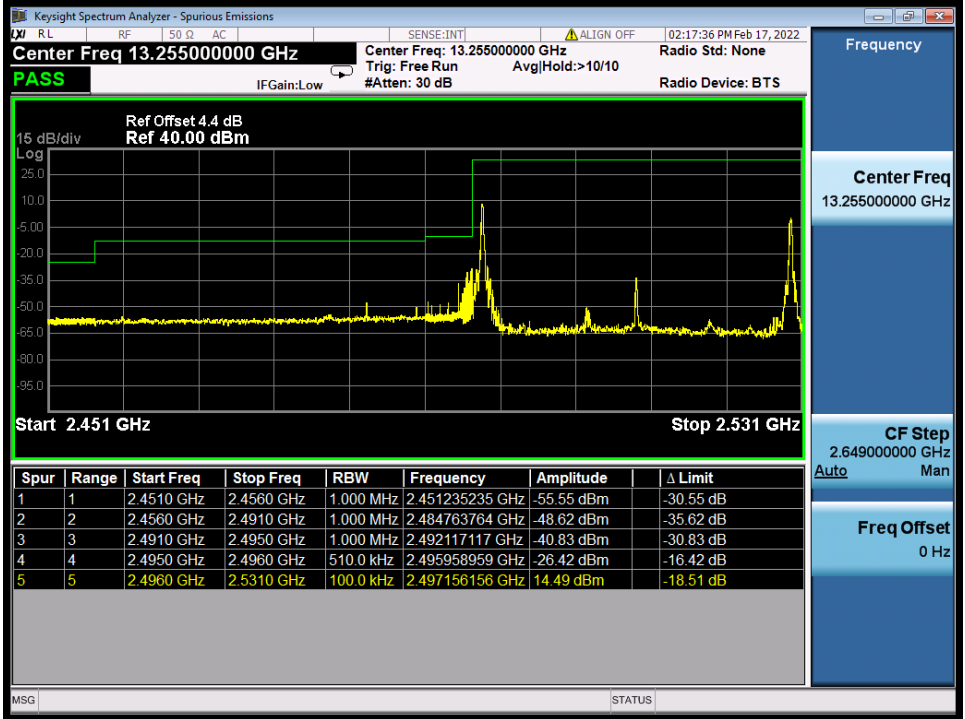

Band 41C 64QAM LCH 20M+15M RB 1 99/1 0 NTV

BV 7Layers Communications Technology (Shenzhen) Co., Ltd

No.B102, Dazu Chuangxin Mansion, North of Beihuan Avenue, North Area, Hi-Tech Industrial Park, Nanshan District, Shenzhen, Guangdong, China