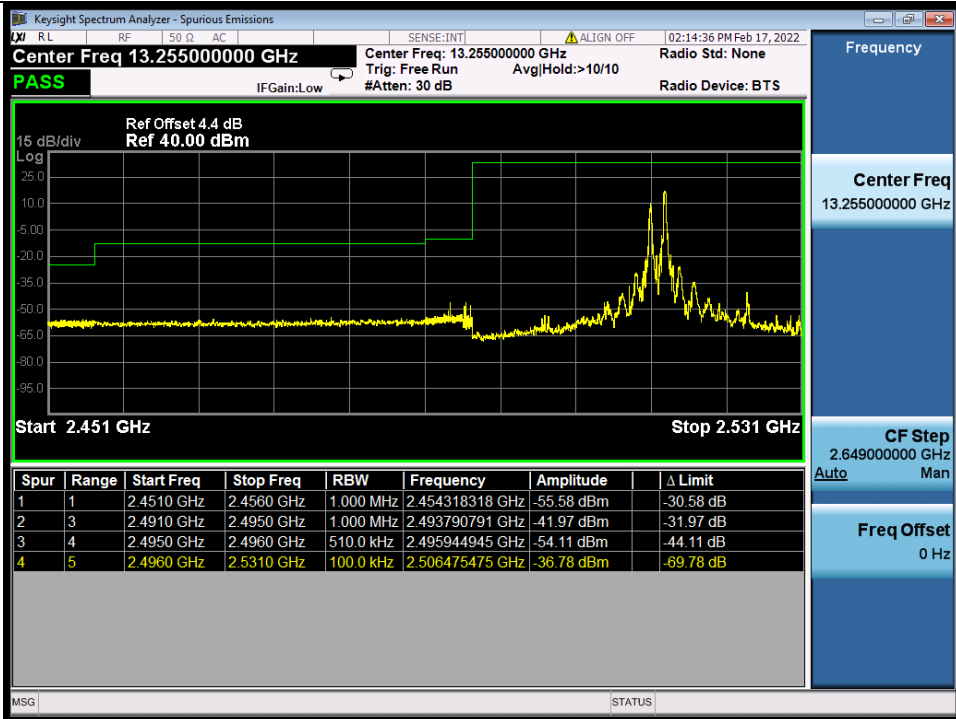

Band 41C 64QAM LCH 20M+15M RB FULL 0 NTN