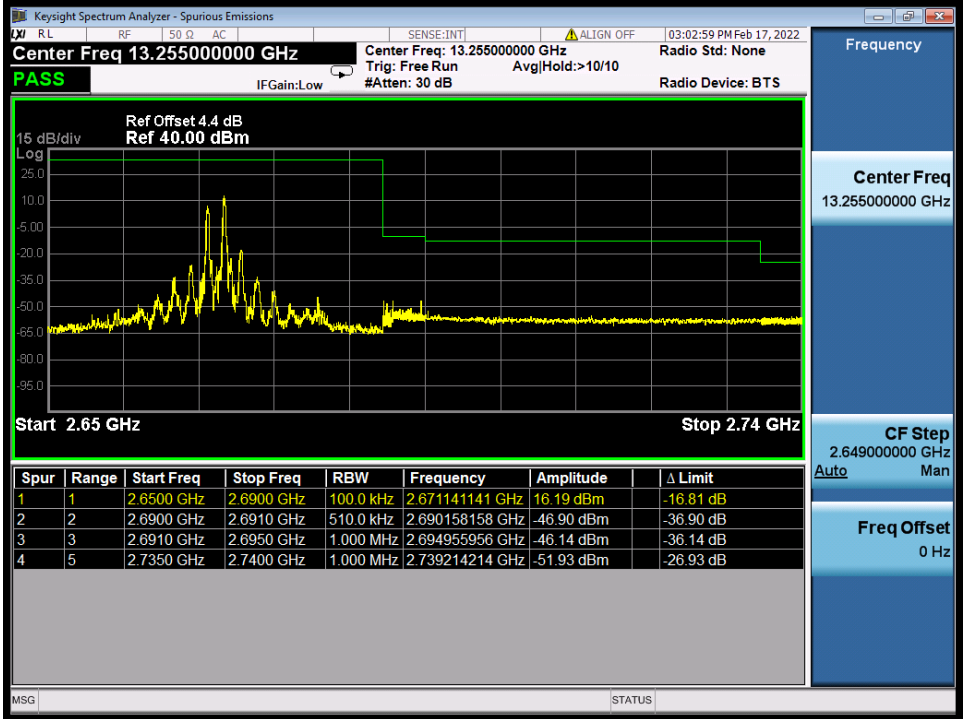

Band 41C 16QAM HCH 20M+20M RB FULL 0 NTN

BV 7Layers Communications Technology (Shenzhen) Co., Ltd

No.B102, Dazu Chuangxin Mansion, North of Beihuan Avenue, North Area, Hi-Tech Industrial Park, Nanshan District, Shenzhen, Guangdong, China

Tel: +86 755 8869 6566
Fax: +86 755 8869 6577
Email: customerservice.sw@bureauveritas.com