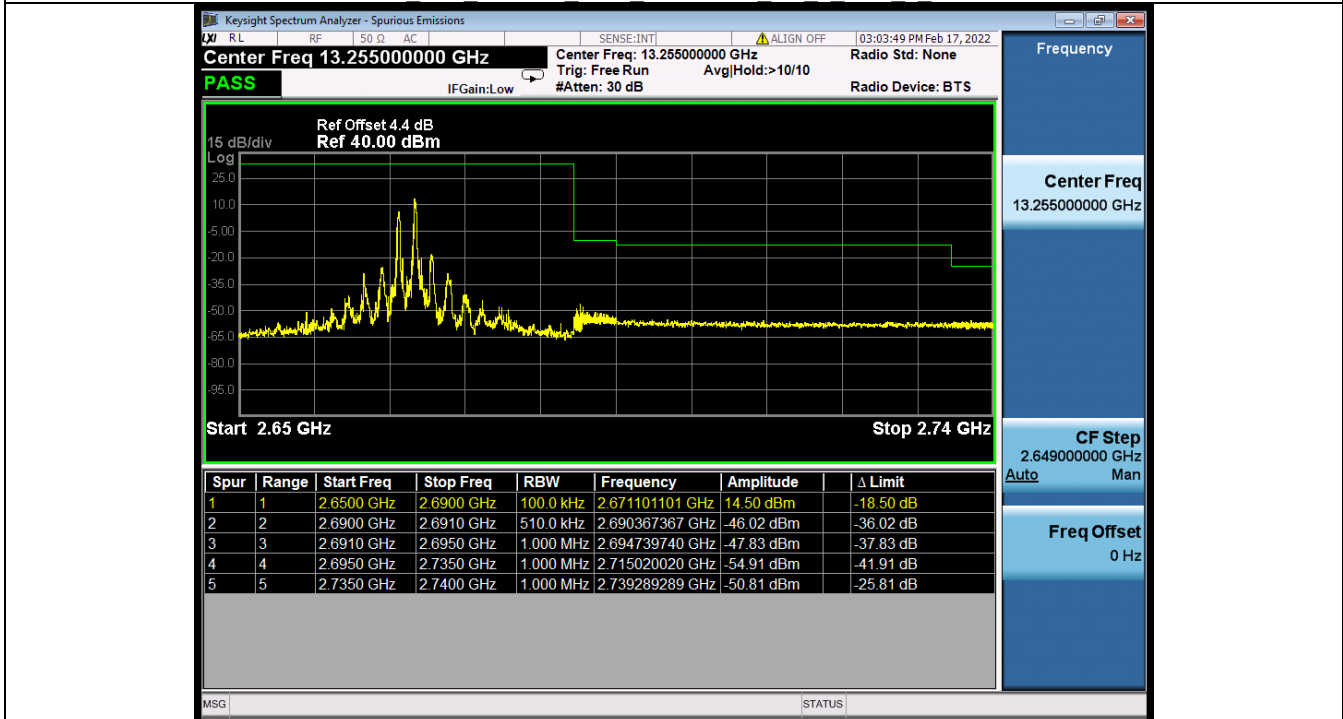

Band 41C 64QAM HCH 20M+20M RB FULL 0 NTN

BV 7Layers Communications Technology (Shenzhen) Co., Ltd

No.B102, Dazu Chuangxin Mansion, North of Beihuan Avenue, North Area, Hi-Tech Industrial Park, Nanshan District, Shenzhen, Guangdong, China

Tel: +86 755 8869 6566

Fax: +86 755 8869 6577

Email: customerservice.sw@bureauveritas.com