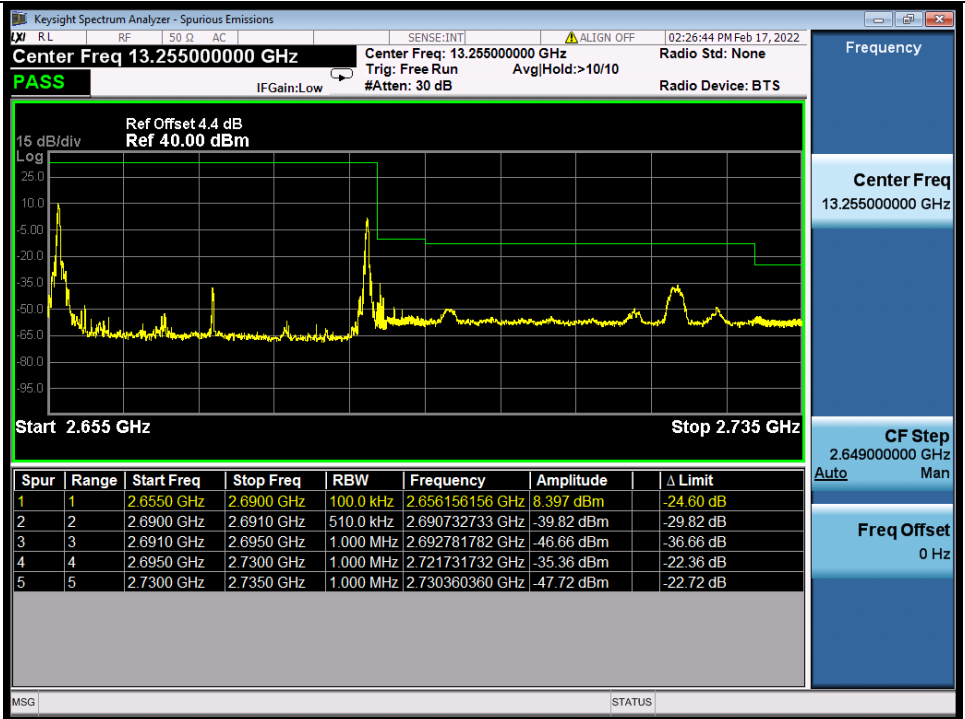

Band 41C 16QAM HCH 20M+15M RB 1 99/1 0 NTN