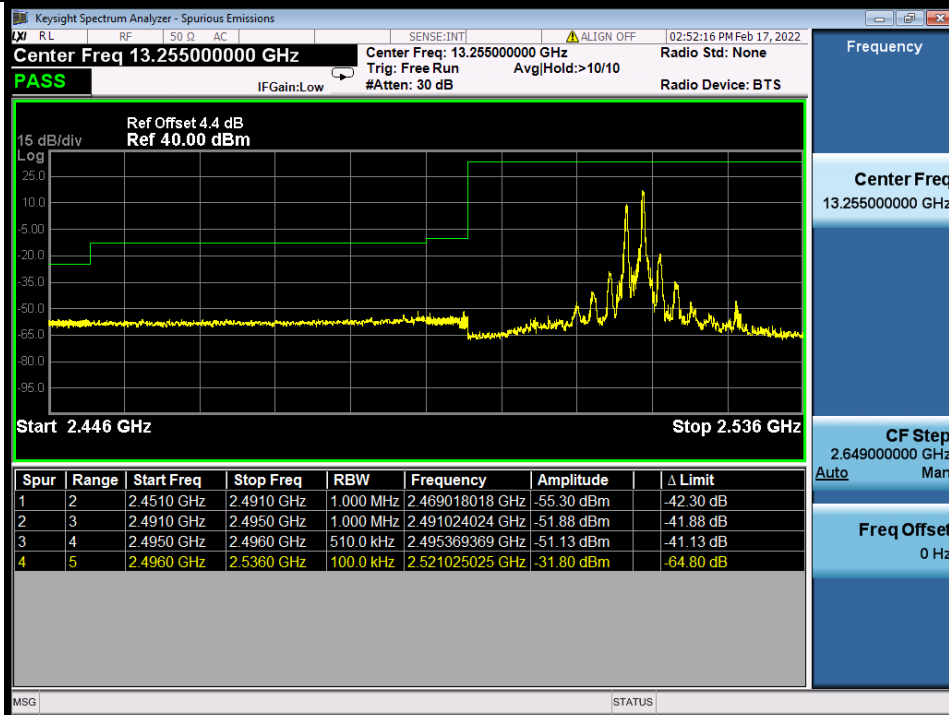

Band 41C QPSK LCH 20M+20M RB 1 99/1 0 NTV

Band 41C QPSK LCH 20M+20M RB FULL 0 NTV

BV 7Layers Communications  
Technology (Shenzhen) Co., Ltd

No.B102, Dazu Chuangxin Mansion, North of Beihuan  
Avenue, North Area, Hi-Tech Industrial Park, Nanshan  
District, Shenzhen, Guangdong, China