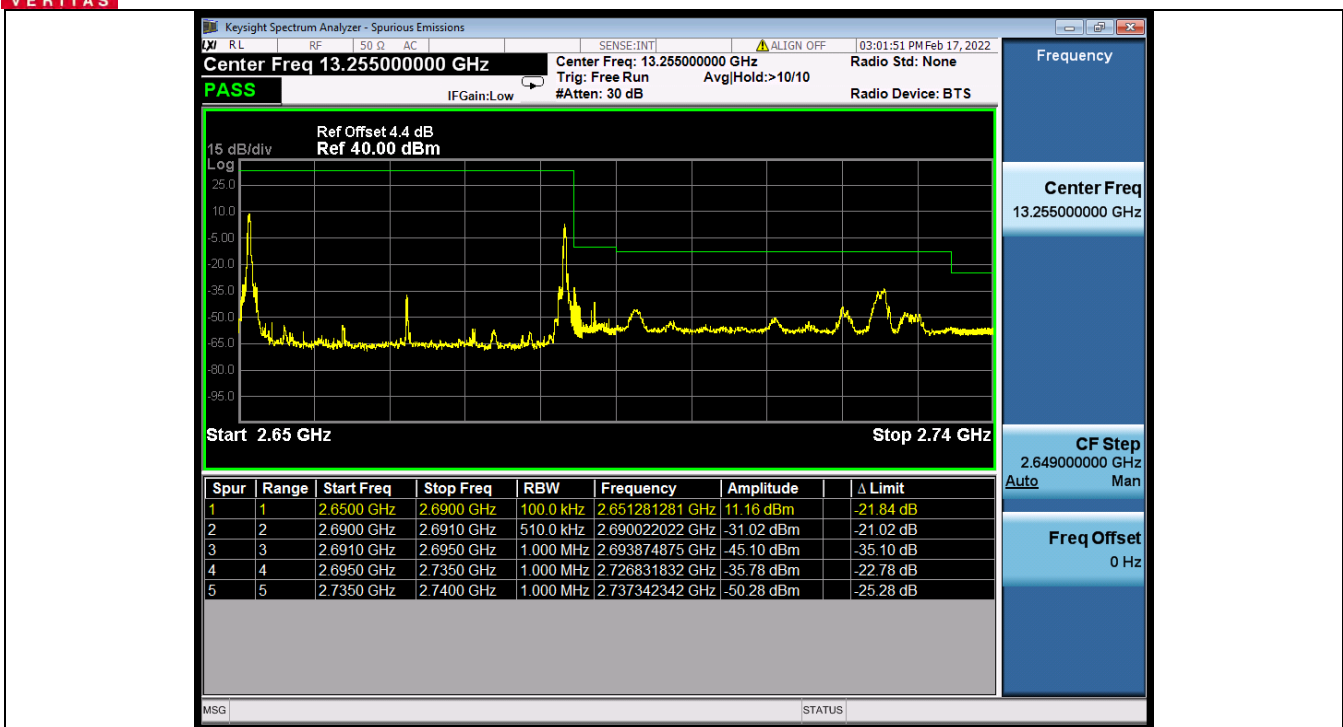

Band 41C 64QAM HCH 20M+20M RB 1 99/1 0 NTN