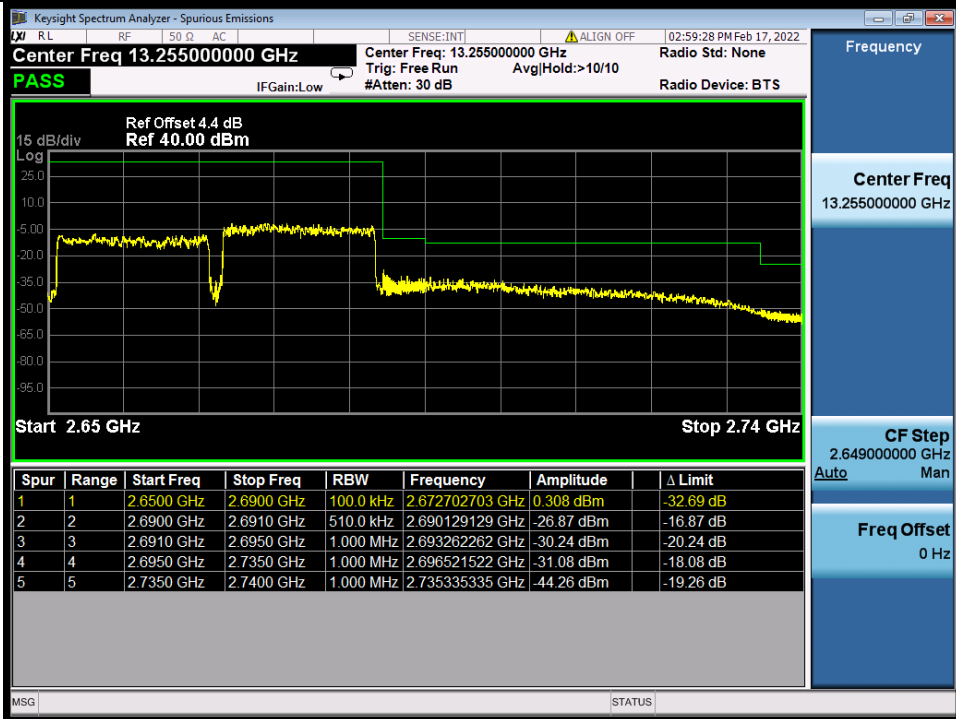

Band 41C QPSK HCH 20M+20M NTN

BV 7Layers Communications
Technology (Shenzhen) Co., Ltd

No.B102, Dazu Chuangxin Mansion, North of Beihuan
Avenue, North Area, Hi-Tech Industrial Park, Nanshan
District, Shenzhen, Guangdong, China

Tel: +86 755 8869 6566

Fax: +86 755 8869 6577

Email: customerservice.sw@bureauveritas.com