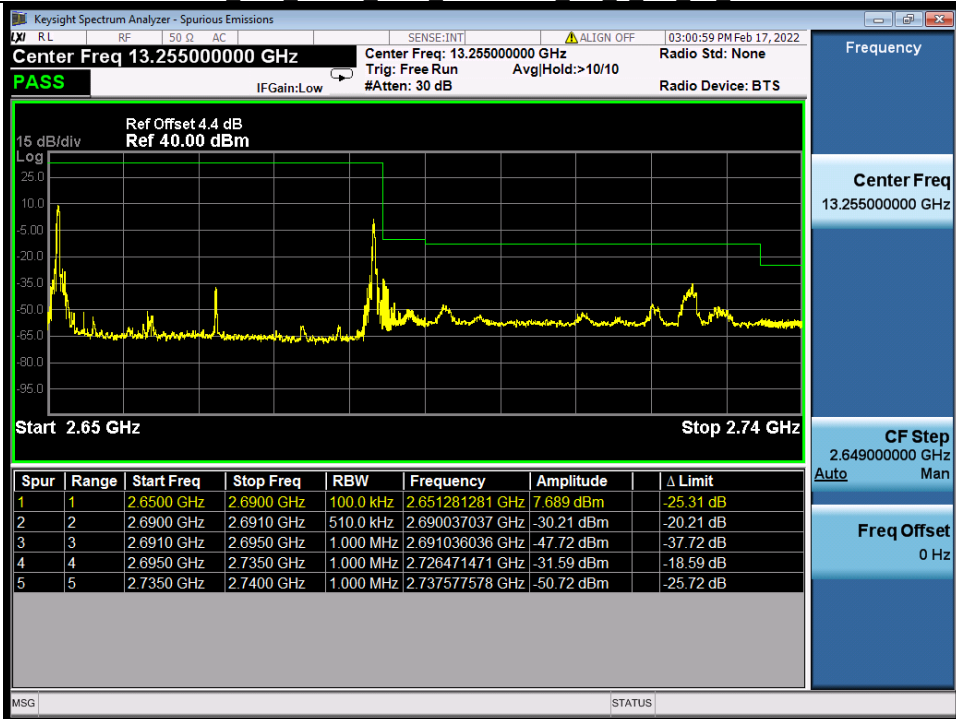

**BUREAU**  
**VERITAS**

Test Report No.: W7L-P22020005RF01

Band 41C QPSK HCH 20M+20M RB 1 0/1 99 NTV

Band 41C QPSK HCH 20M+20M RB 1 99/1 0 NTV

BV 7Layers Communications  
Technology (Shenzhen) Co., Ltd

No.B102, Dazu Chuangxin Mansion, North of Beihuan  
Avenue, North Area, Hi-Tech Industrial Park, Nanshan  
District, Shenzhen, Guangdong, China