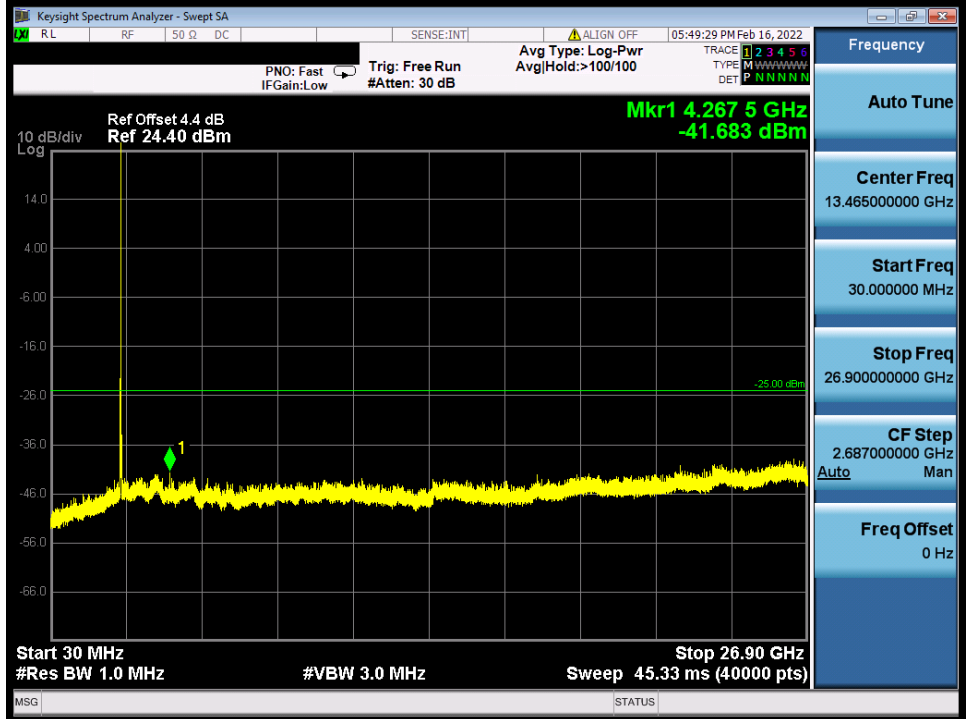

Band 41C QPSK MCH 20M+20M NTN

BV 7Layers Communications
Technology (Shenzhen) Co., Ltd

No.B102, Dazu Chuangxin Mansion, North of Beihuan
Avenue, North Area, Hi-Tech Industrial Park, Nanshan
District, Shenzhen, Guangdong, China

Tel: +86 755 8869 6566

Fax: +86 755 8869 6577

Email: customerservice.sw@bureauveritas.com