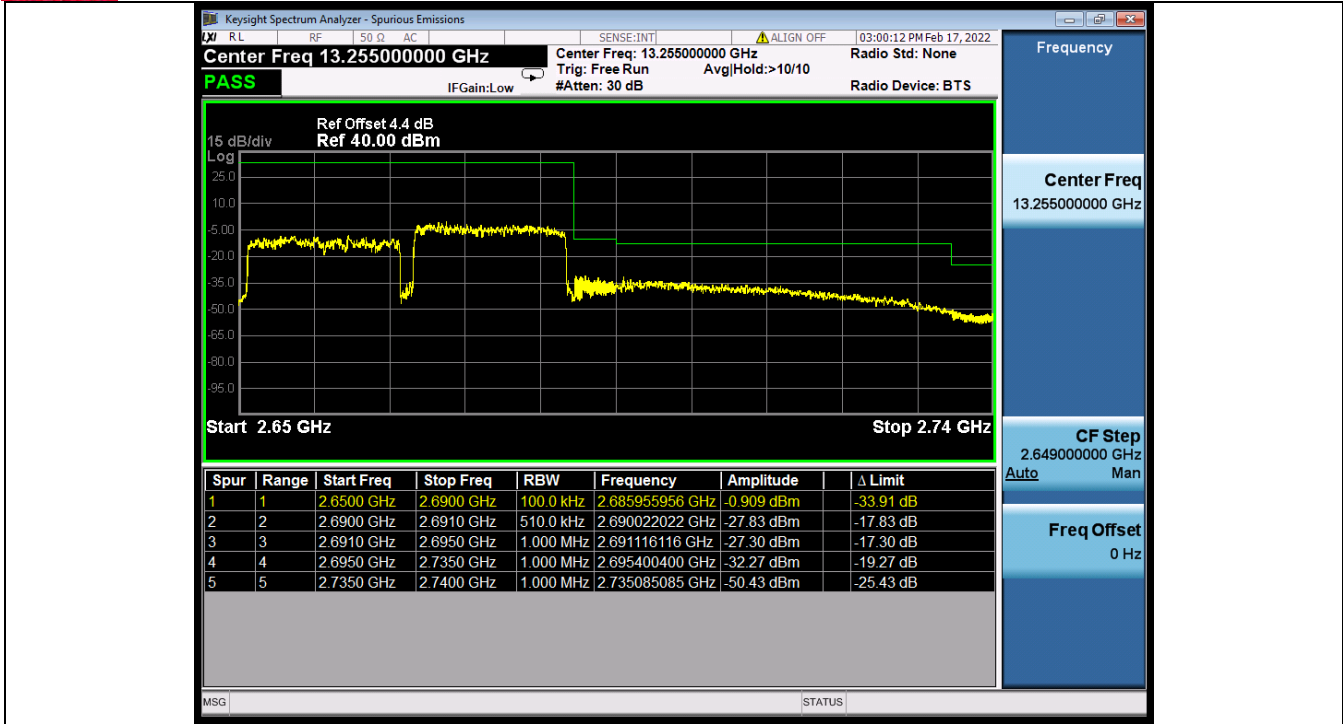

BV 7Layers Communications
Technology (Shenzhen) Co., Ltd

No.B102, Dazu Chuangxin Mansion, North of Beihuan
Avenue, North Area, Hi-Tech Industrial Park, Nanshan
District, Shenzhen, Guangdong, China

Tel: +86 755 8869 6566

Fax: +86 755 8869 6577

Email: customerservice.sw@bureauveritas.com