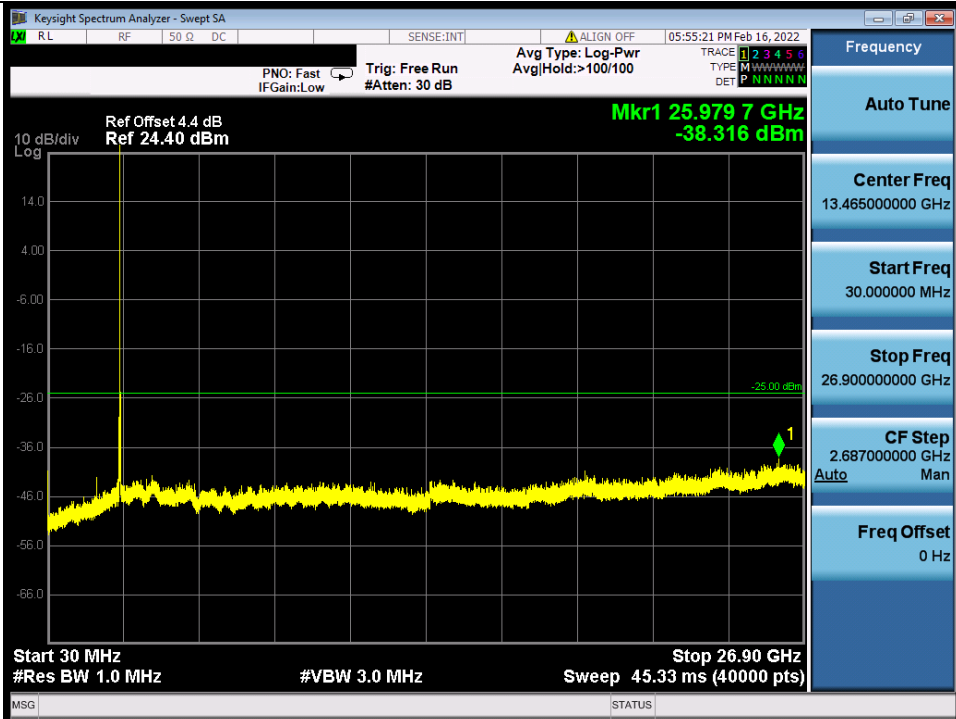

**BUREAU**  
**VERITAS**

Test Report No.: W7L-P22020005RF01

Band 41C QPSK HCH 20M+20M RB 1 0/1 99 NTV

Band 41C QPSK HCH 20M+20M RB 1 99/1 0 NTV

BV 7Layers Communications  
Technology (Shenzhen) Co., Ltd

No.B102, Dazu Chuangxin Mansion, North of Beihuan  
Avenue, North Area, Hi-Tech Industrial Park, Nanshan  
District, Shenzhen, Guangdong, China