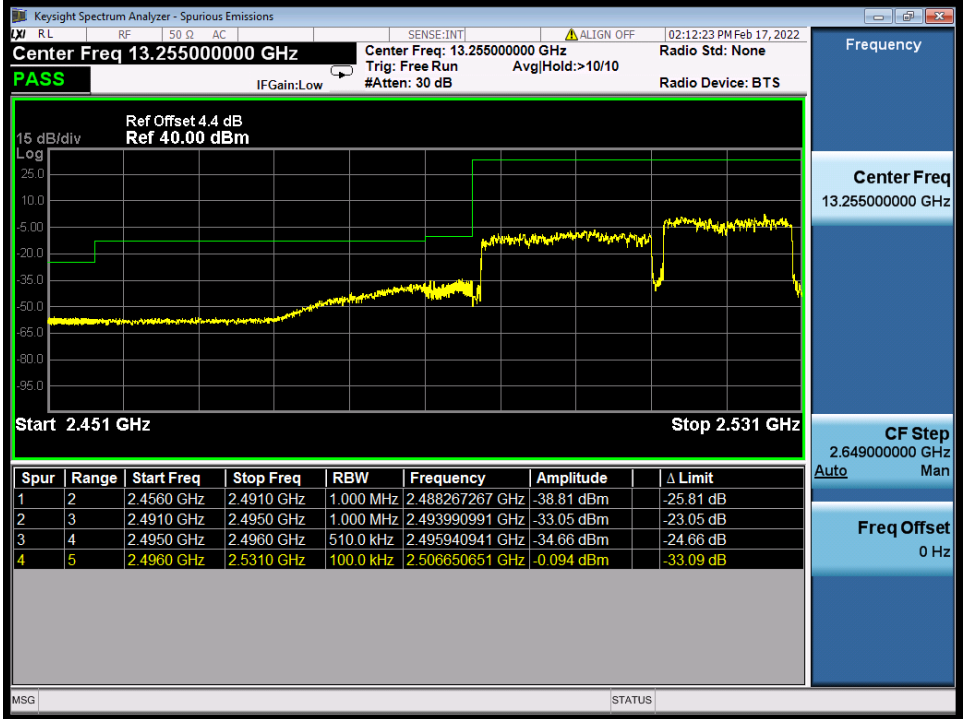

Band 41C 16QAM LCH 20M+15M RB FULL 0 NTN

Band 41C 16QAM HCH 20M+15M RB 1 0/1 74 NTN

BV 7Layers Communications  
Technology (Shenzhen) Co., Ltd

No.B102, Dazu Chuangxin Mansion, North of Beihuan  
Avenue, North Area, Hi-Tech Industrial Park, Nanshan  
District, Shenzhen, Guangdong, China