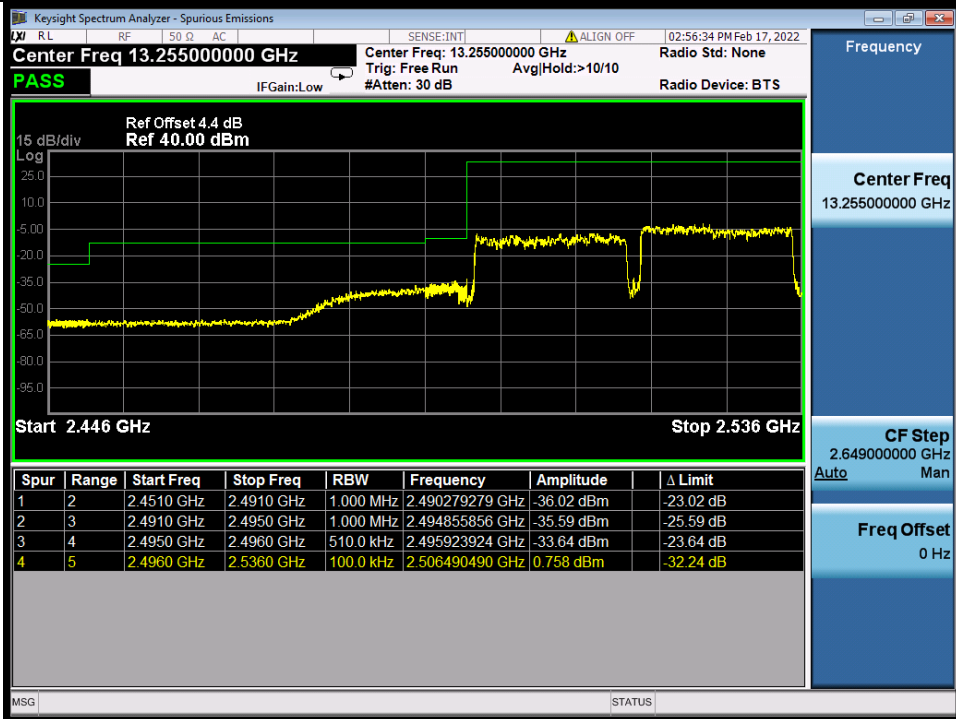

Band 41C 16QAM HCH 20M+20M RB 1 0/1 99 NTN

BV 7Layers Communications  
Technology (Shenzhen) Co., Ltd

No.B102, Dazu Chuangxin Mansion, North of Beihuan  
Avenue, North Area, Hi-Tech Industrial Park, Nanshan  
District, Shenzhen, Guangdong, China