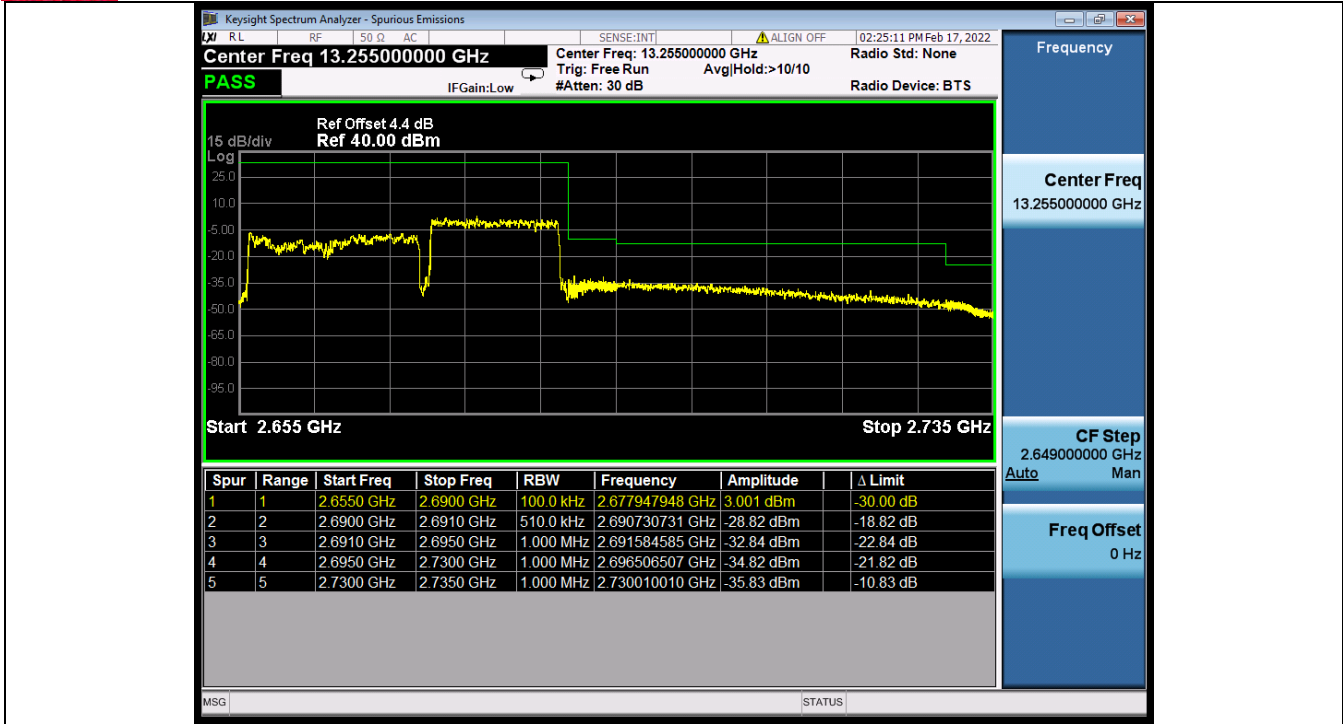

**BUREAU VERITAS** Test Report No.: W7L-P22020005RF01

BV 7Layers Communications  
 Technology (Shenzhen) Co., Ltd

No.B102, Dazu Chuangxin Mansion, North of Beihuan  
 Avenue, North Area, Hi-Tech Industrial Park, Nanshan  
 District, Shenzhen, Guangdong, China