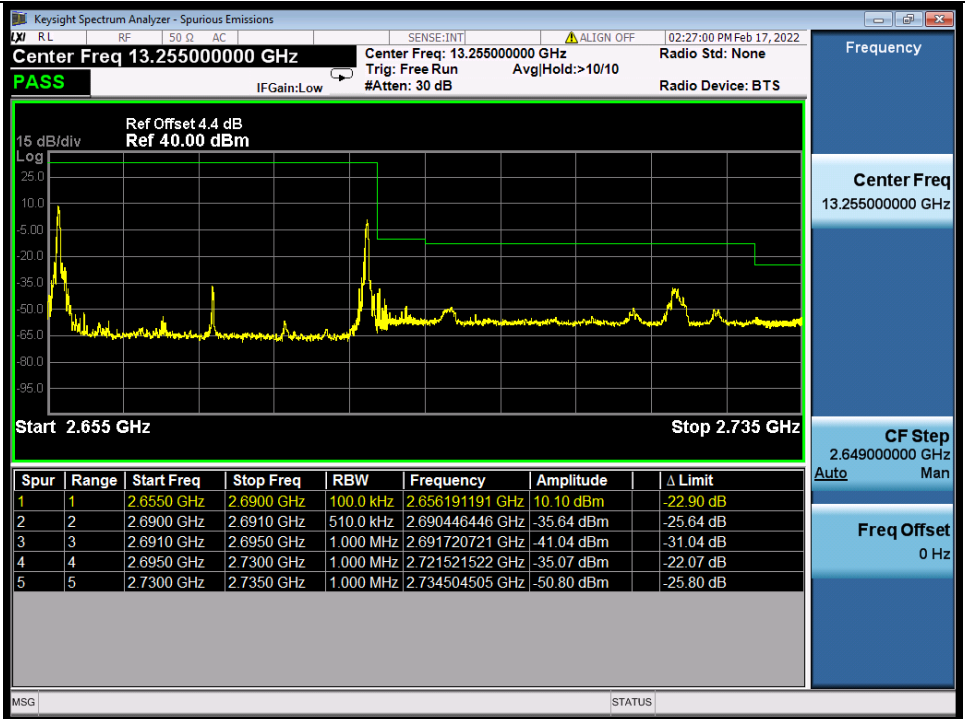

Band 41C 64QAM HCH 20M+15M RB 1 99/1 0 NTN