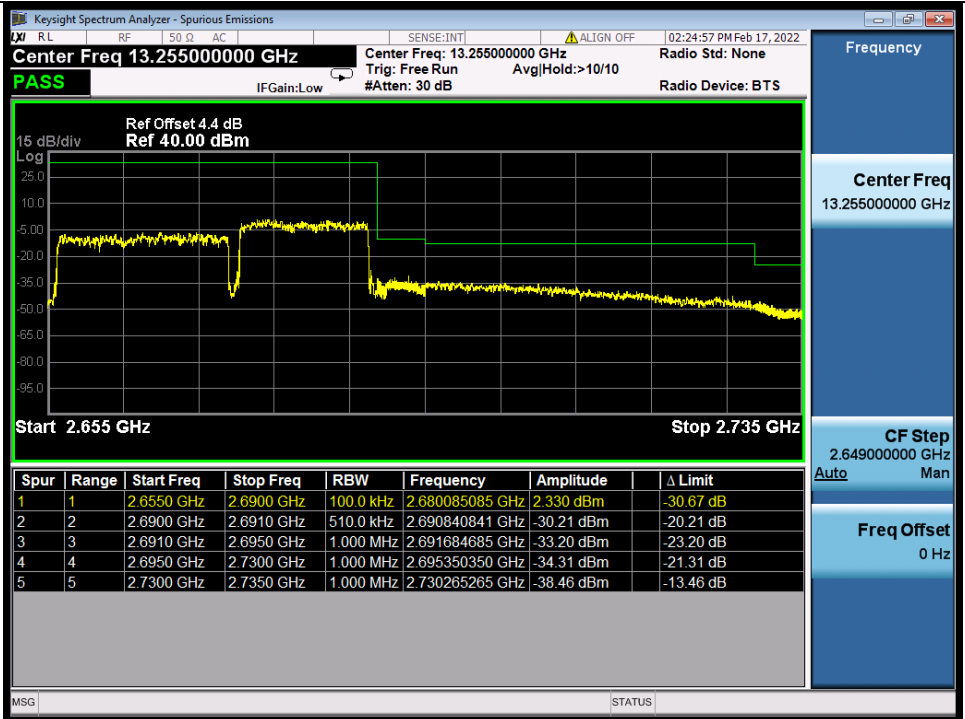

BUREAU VERITAS

Test Report No.: W7L-P22020005RF01

Band 41C 64QAM LCH 20M+15M RB 1 0/1 74 NTV