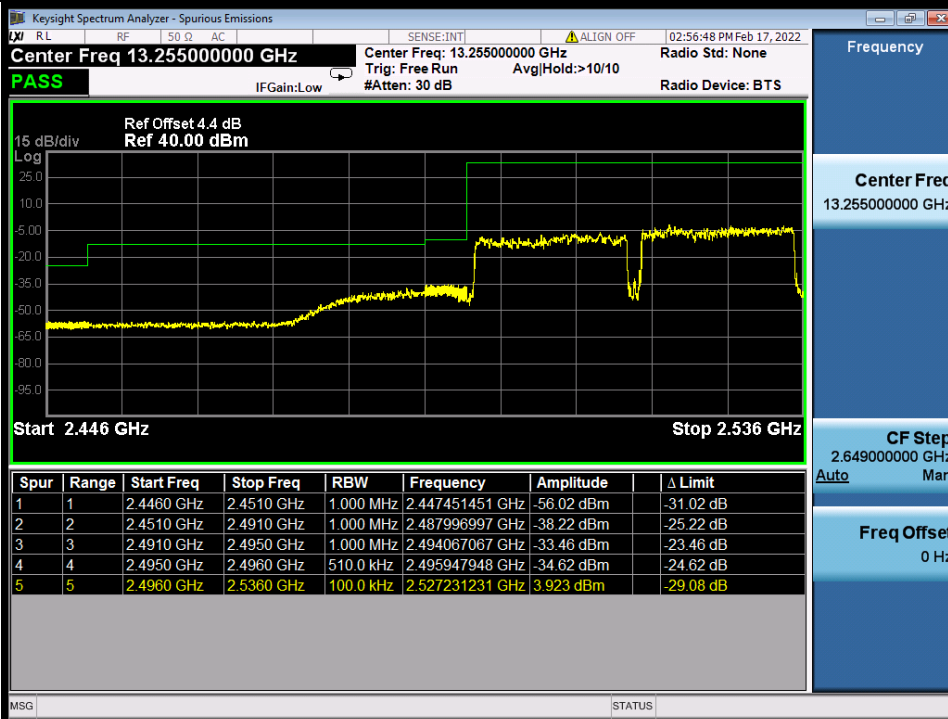

Band 41C 64QAM HCH 20M+20M RB 1 0/1 99 NTN

BV 7Layers Communications  
Technology (Shenzhen) Co., Ltd

No.B102, Dazu Chuangxin Mansion, North of Beihuan  
Avenue, North Area, Hi-Tech Industrial Park, Nanshan  
District, Shenzhen, Guangdong, China