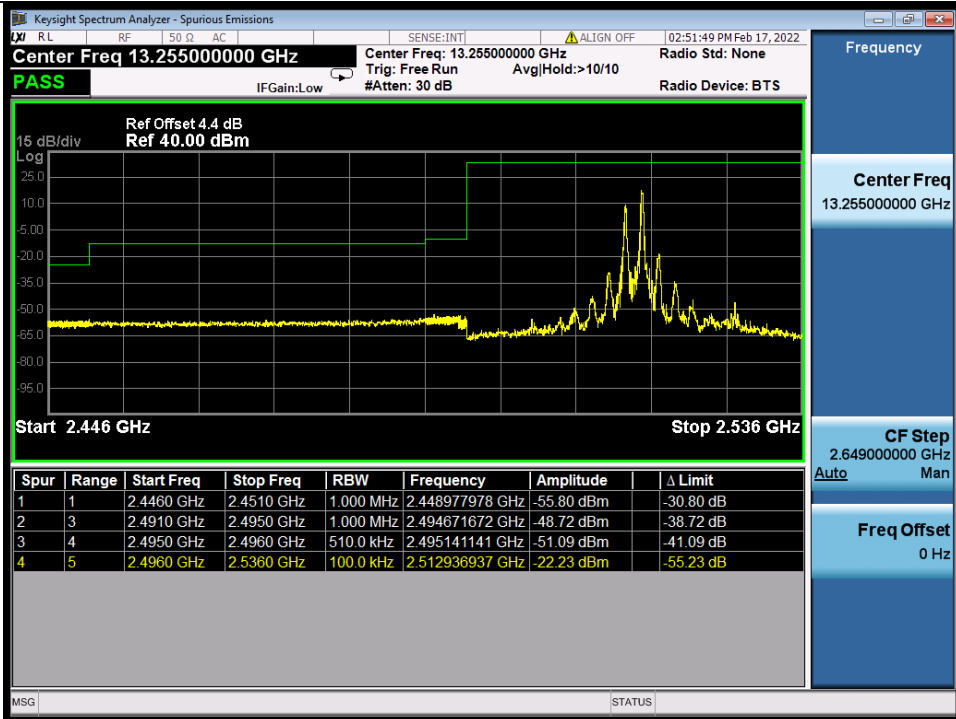

BUREAU VERITAS

Test Report No.: W7L-P22020005RF01

Band 41C 16QAM LCH 20M+20M RB FULL 0 NTN