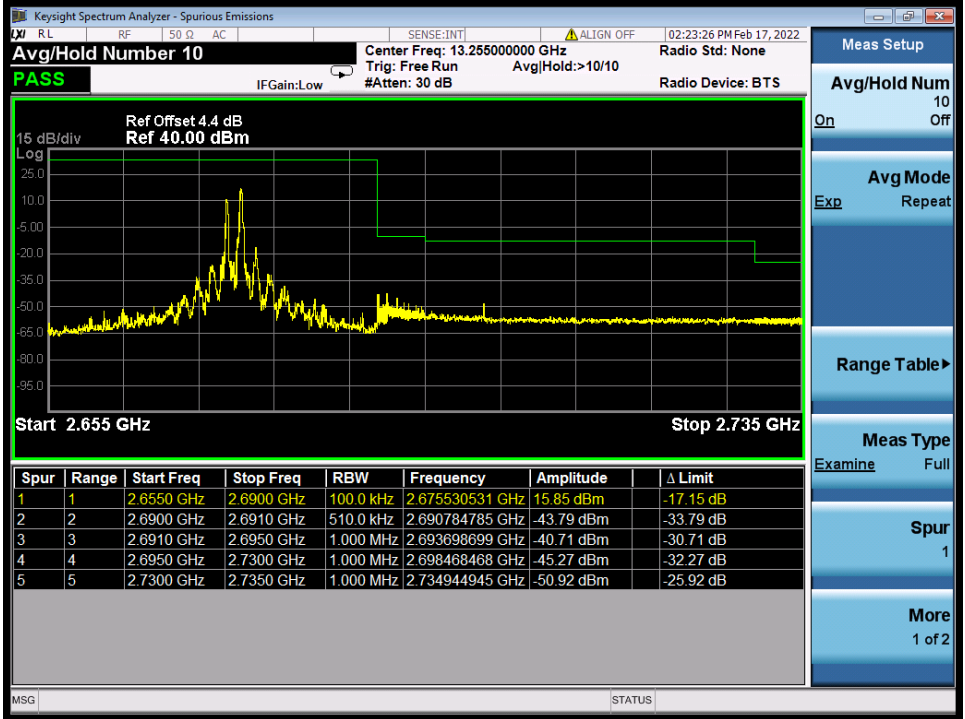

Band 41C 16QAM HCH 20M+15M RB FULL 0 NTN

BV 7Layers Communications
Technology (Shenzhen) Co., Ltd

No.B102, Dazu Chuangxin Mansion, North of Beihuan
Avenue, North Area, Hi-Tech Industrial Park, Nanshan
District, Shenzhen, Guangdong, China

Tel: +86 755 8869 6566

Fax: +86 755 8869 6577

Email: customerservice.sw@bureauveritas.com