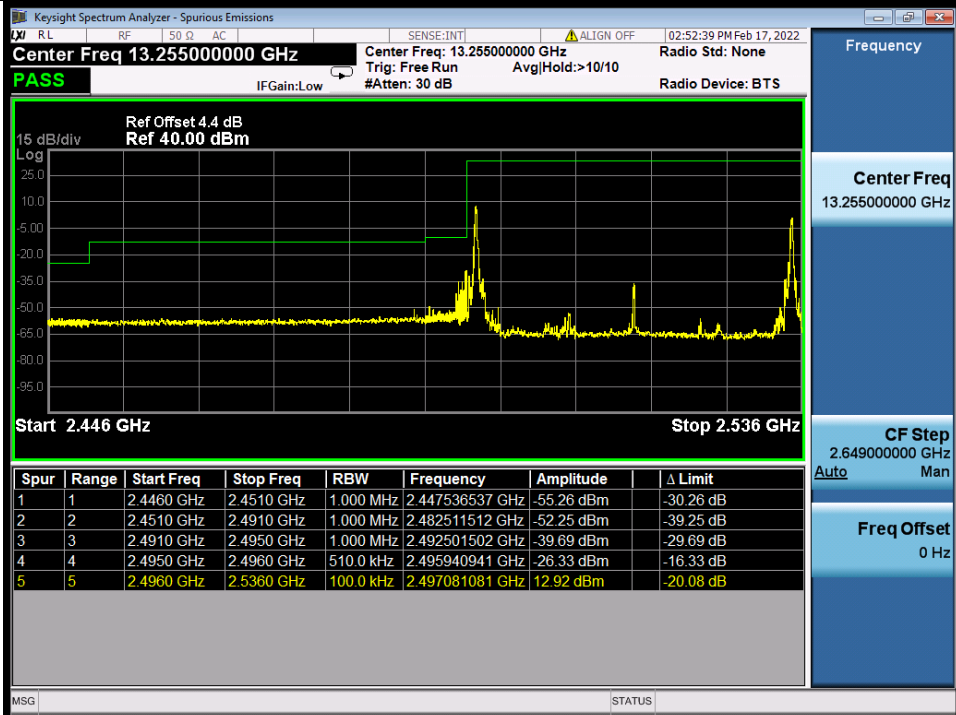

Band 41C 16QAM LCH 20M+20M RB 1 99/1 0 NTV

BV 7Layers Communications Technology (Shenzhen) Co., Ltd

No.B102, Dazu Chuangxin Mansion, North of Beihuan Avenue, North Area, Hi-Tech Industrial Park, Nanshan District, Shenzhen, Guangdong, China