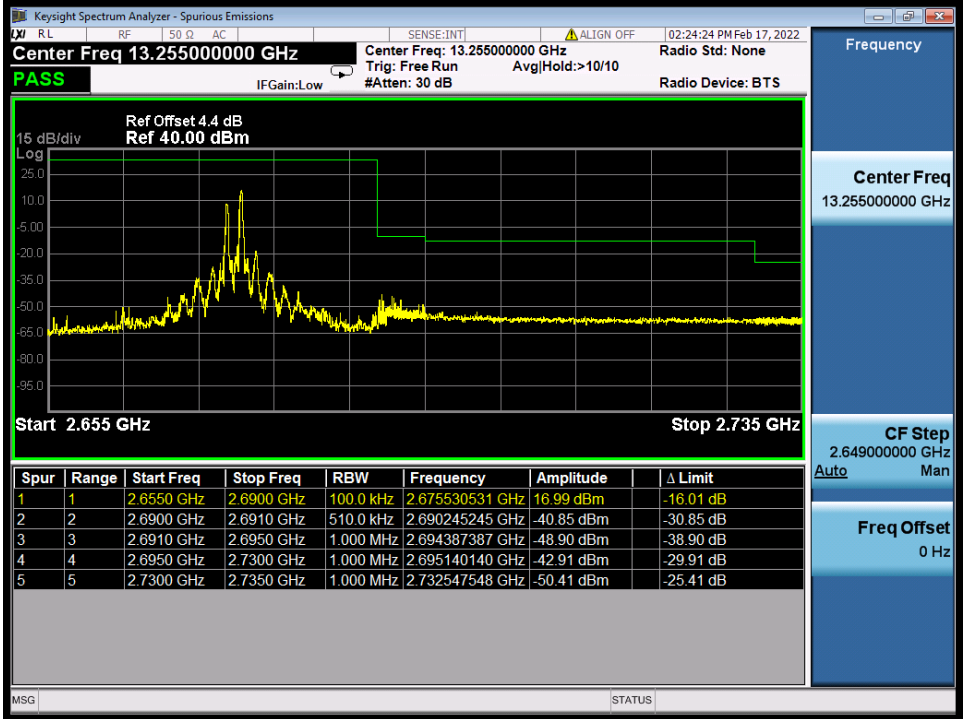

Band 41C 64QAM HCH 20M+15M RB FULL 0 NTN

BV 7Layers Communications
Technology (Shenzhen) Co., Ltd

No.B102, Dazu Chuangxin Mansion, North of Beihuan
Avenue, North Area, Hi-Tech Industrial Park, Nanshan
District, Shenzhen, Guangdong, China

Tel: +86 755 8869 6566

Fax: +86 755 8869 6577

Email: customerservice.sw@bureauveritas.com