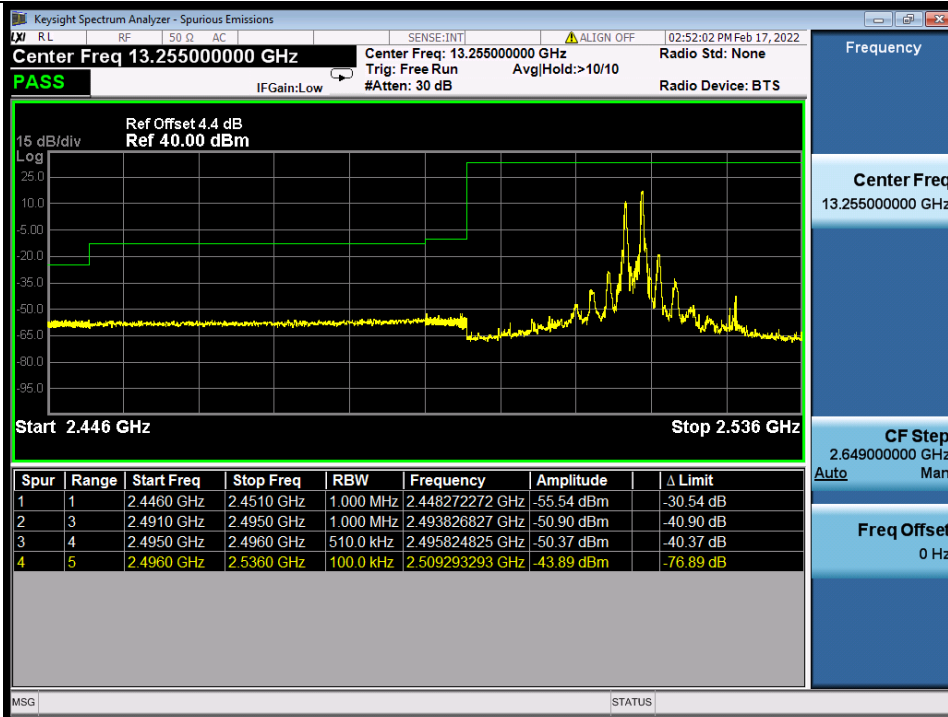

**BUREAU
VERITAS**

Test Report No.: W7L-P22020005RF01

Band 41C 64QAM LCH 20M+20M RB FULL 0 NTN