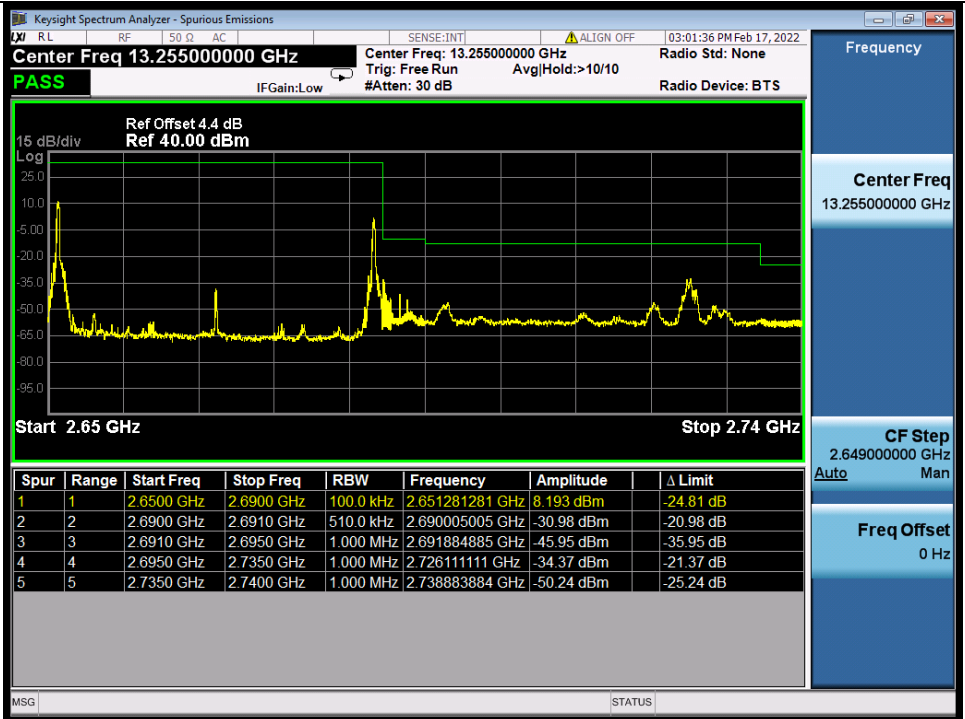

Band 41C 16QAM HCH 20M+20M RB 1 99/1 0 NTN