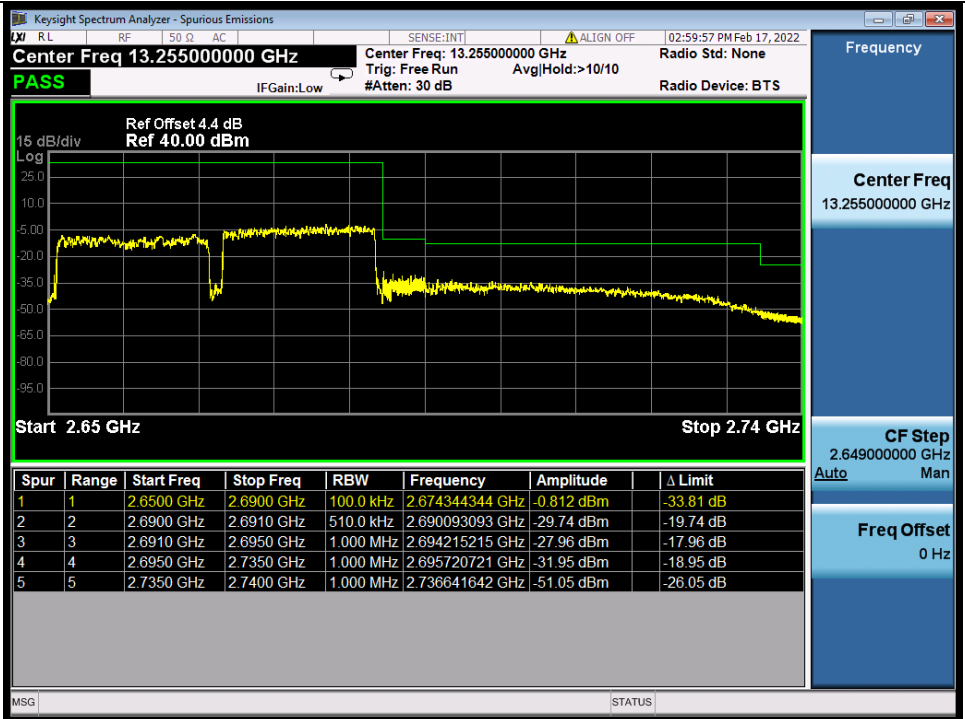

Band 41C 64QAM LCH 20M+20M RB 1 0/1 99 NTV

Band 41C 64QAM LCH 20M+20M RB 1 99/1 0 NTV

BV 7Layers Communications  
Technology (Shenzhen) Co., Ltd

No.B102, Dazu Chuangxin Mansion, North of Beihuan  
Avenue, North Area, Hi-Tech Industrial Park, Nanshan  
District, Shenzhen, Guangdong, China