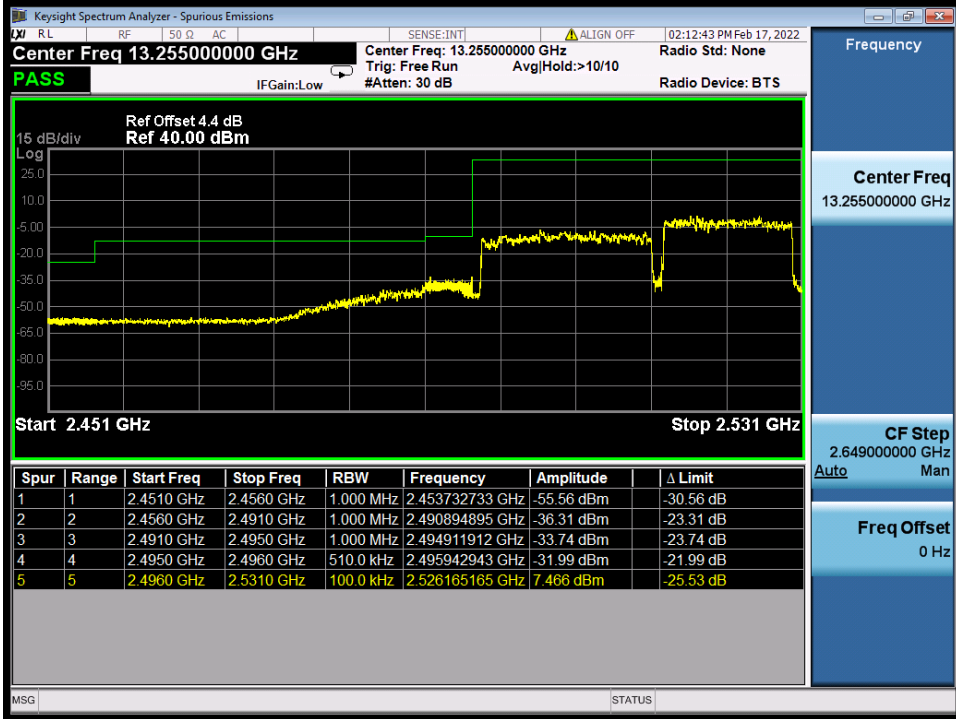

Band 41C 64QAM HCH 20M+15M RB 1 0/1 74 NTN

BV 7Layers Communications Technology (Shenzhen) Co., Ltd

No.B102, Dazu Chuangxin Mansion, North of Beihuan Avenue, North Area, Hi-Tech Industrial Park, Nanshan District, Shenzhen, Guangdong, China

Tel: +86 755 8869 6566

Fax: +86 755 8869 6577

Email: customerservice.sw@bureauveritas.com