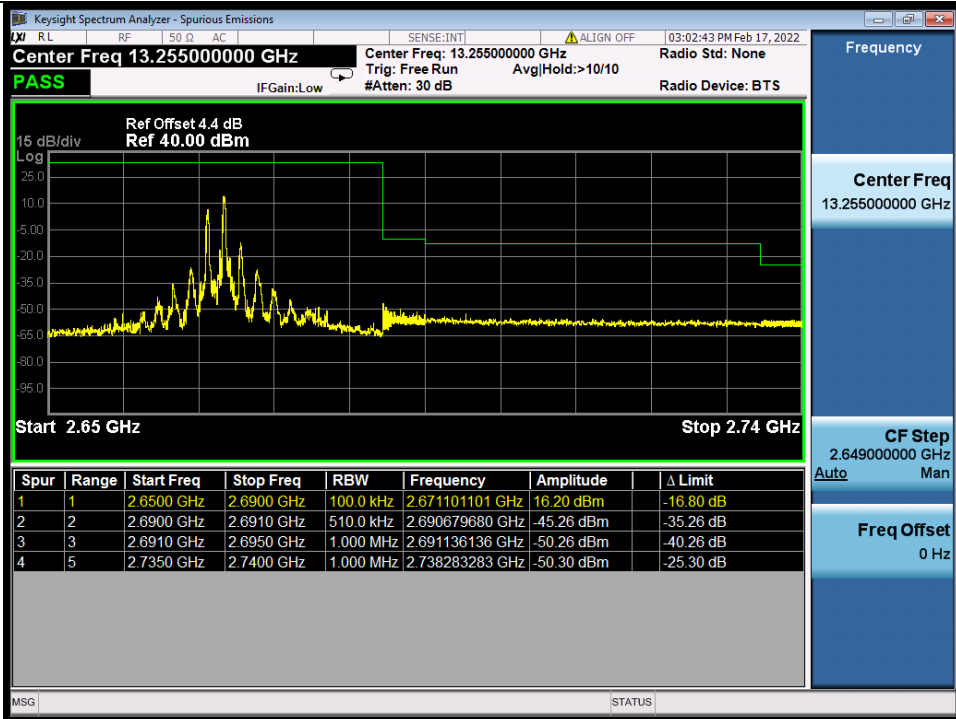

Band 41C QPSK HCH 20M+20M RB FULL 0 NTN