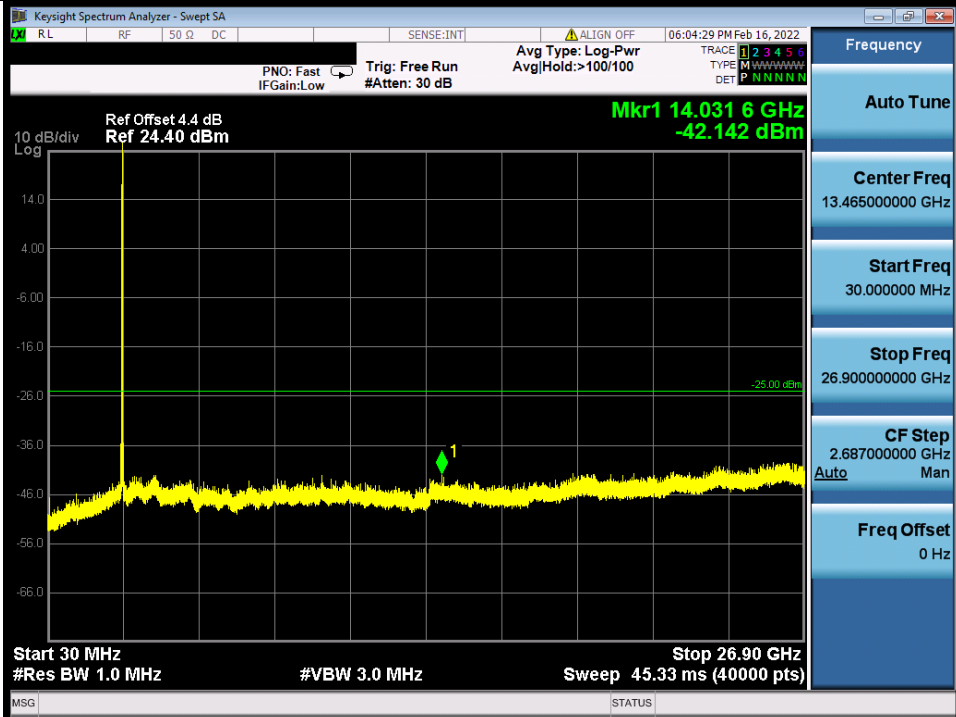

BUREAU VERITAS

Test Report No.: W7L-P22020005RF01

Band 41C 16QAM LCH 20M+20M RB 1 0/1 99 NTV