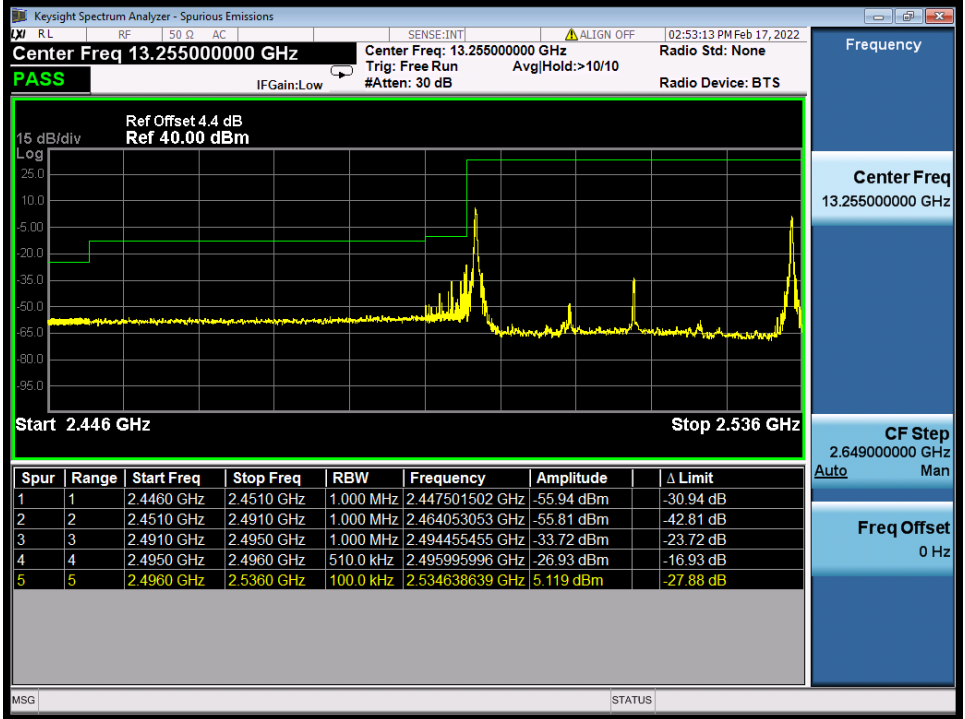

Band 41C 64QAM LCH 20M+20M RB 1 0/1 99 NTV

Band 41C 64QAM LCH 20M+20M RB 1 99/1 0 NTV

BV 7Layers Communications  
Technology (Shenzhen) Co., Ltd

No.B102, Dazu Chuangxin Mansion, North of Beihuan  
Avenue, North Area, Hi-Tech Industrial Park, Nanshan  
District, Shenzhen, Guangdong, China