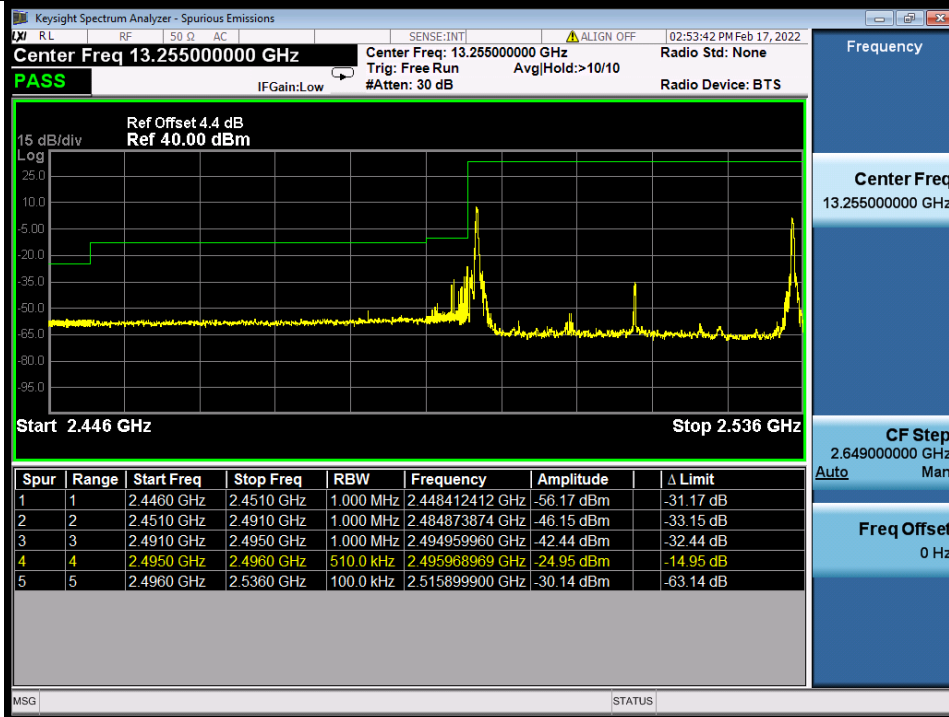

Band 41C QPSK LCH 20M+20M RB 1 99/1 0 NTV

Band 41C QPSK LCH 20M+20M RB FULL 0 NTV

BV 7Layers Communications  
Technology (Shenzhen) Co., Ltd

No.B102, Dazu Chuangxin Mansion, North of Beihuan  
Avenue, North Area, Hi-Tech Industrial Park, Nanshan  
District, Shenzhen, Guangdong, China